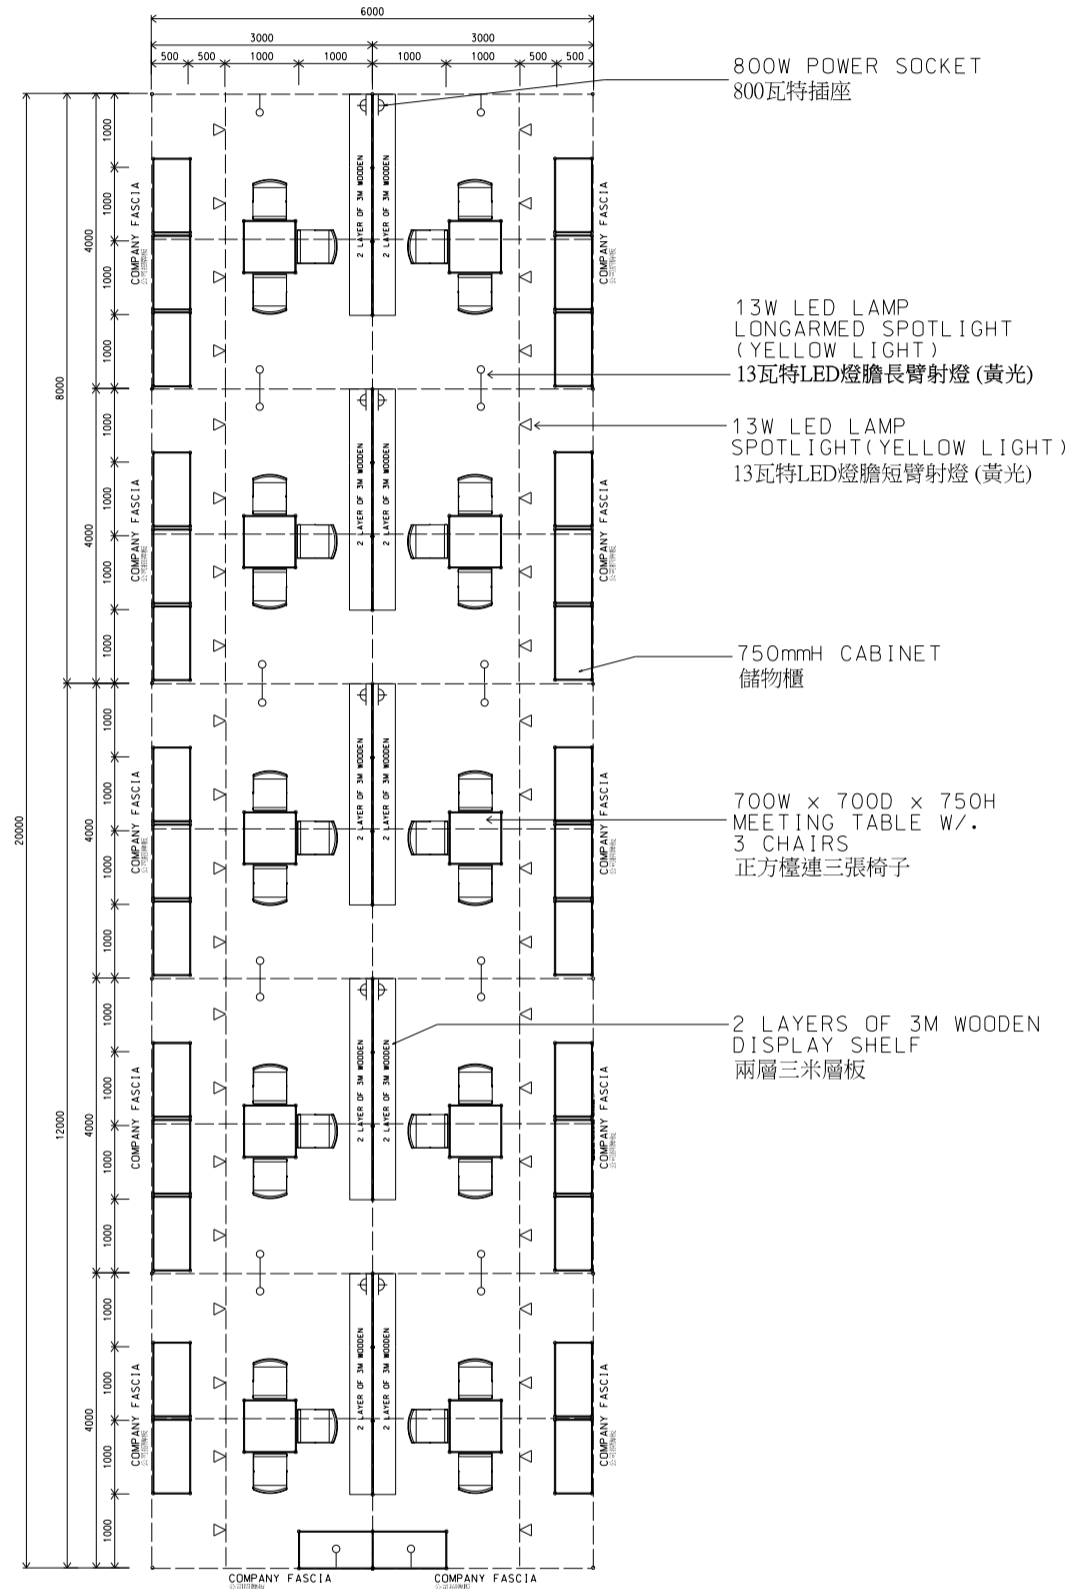

(FOR PUBLIC HALL EXHIBITORS ONLY 只供公眾館參展商選用)

**Odd Size 20M x 6M 4-Sides Open Booth**  
二十米乘六米四邊通道攤位

PLAN  
平面圖

BOOTH SPECIFICATIONS		QTY.
	1000W x 500D x 750H CABINET 儲物櫃	30
	3000W x 300D WOODEN DISPLAY SHELF 陳列架	20
	700W x 700D x 750H MEETING TABLE 正方檯	10
	BLACK LEATHER CHAIR 椅子	30
	13W LED LAMP SPOTLIGHT (YELLOW LIGHT) 13瓦特LED燈膽短臂射燈 (黃光)	40
	13W LED LAMP LONG ARMED SPOTLIGHT (YELLOW LIGHT) 13瓦特LED燈膽長臂射燈 (黃光)	20
	800W SOCKET 插座	10
	CEILING BEAM 天花橫樑	99M
	RUBBISH BIN & CARPET (120sqm.) 垃圾桶 & 地毯	