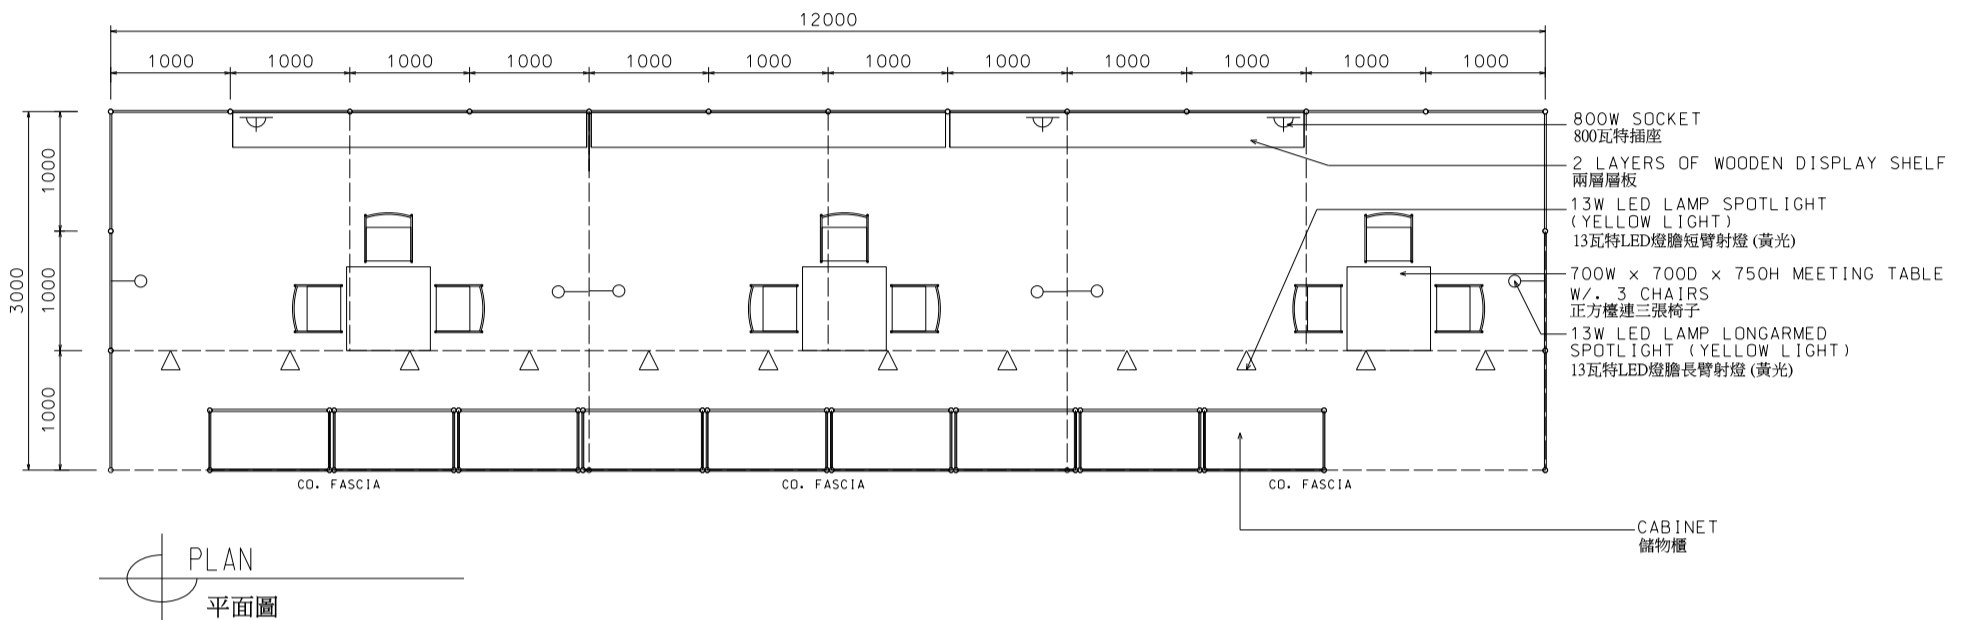

**12M x 3M Standard Booth**  
**十二米乘三米標準攤位**

BOOTH SPECIFICATIONS		QTY.
	1000W x 500D x 750H CABINET 儲物櫃	9
	3000W x 300D WOODEN DISPLAY SHELF 陳列架	6
	700W x 700D x 750H MEETING TABLE 正方檯	3
	BLACK LEATHER CHAIR 椅子	9
	13W LED LAMP SPOTLIGHT (YELLOW LIGHT) 13瓦特LED燈膽短臂射燈 (黃光)	12
	13W LED LAMP LONGARMED SPOTLIGHT (YELLOW LIGHT) 13瓦特LED燈膽長臂射燈 (黃光)	6
	800W SOCKET 插座	3
	CEILING BEAM 天花橫樑	24M
	RUBBISH BIN & CARPET (36sqm.) 垃圾桶 & 地毯	

\*The Hong Kong Trade Development Council reserves the right to change the configuration if necessary.

\*如有需要，香港貿易發展局有權更改攤位結構。

**12M x 3M Left Corner Booth**  
 十二米乘三米左邊角位攤位

BOOTH SPECIFICATIONS		QTY.
	1000W x 500D x 750H CABINET 儲物櫃	9
	3000W x 300D WOODEN DISPLAY SHELF 陳列架	6
	700W x 700D x 750H MEETING TABLE 正方檯	3
	BLACK LEATHER CHAIR 椅子	9
	13W LED LAMP SPOTLIGHT (YELLOW LIGHT) 13瓦特LED燈膽短臂射燈 (黃光)	12
	13W LED LAMP LONGARMED SPOTLIGHT (YELLOW LIGHT) 13瓦特LED燈膽長臂射燈 (黃光)	6
	800W SOCKET 插座	3
	CEILING BEAM 天花橫樑	24M
	RUBBISH BIN & CARPET (36sqm.) 垃圾桶 & 地毯	

\*The Hong Kong Trade Development Council reserves the right to change the configuration if necessary.

\*如有需要，香港貿易發展局有權更改攤位結構。

**12M x 3M Right Corner Booth**  
 十二米乘三米右邊角位攤位

BOOTH SPECIFICATIONS		QTY.
	1000W x 500D x 750H CABINET 儲物櫃	9
	3000W x 300D WOODEN DISPLAY SHELF 陳列架	6
	700W x 700D x 750H MEETING TABLE 正方檯	3
	BLACK LEATHER CHAIR 椅子	9
	13W LED LAMP SPOTLIGHT (YELLOW LIGHT) 13瓦特LED燈膽短臂射燈(黃光)	12
	13W LED LAMP LONGARMED SPOTLIGHT (YELLOW LIGHT) 13瓦特LED燈膽長臂射燈(黃光)	6
	800W SOCKET 插座	3
	CEILING BEAM 天花橫樑	24M
	RUBBISH BIN & CARPET (36sqm.) 垃圾桶 & 地毯	