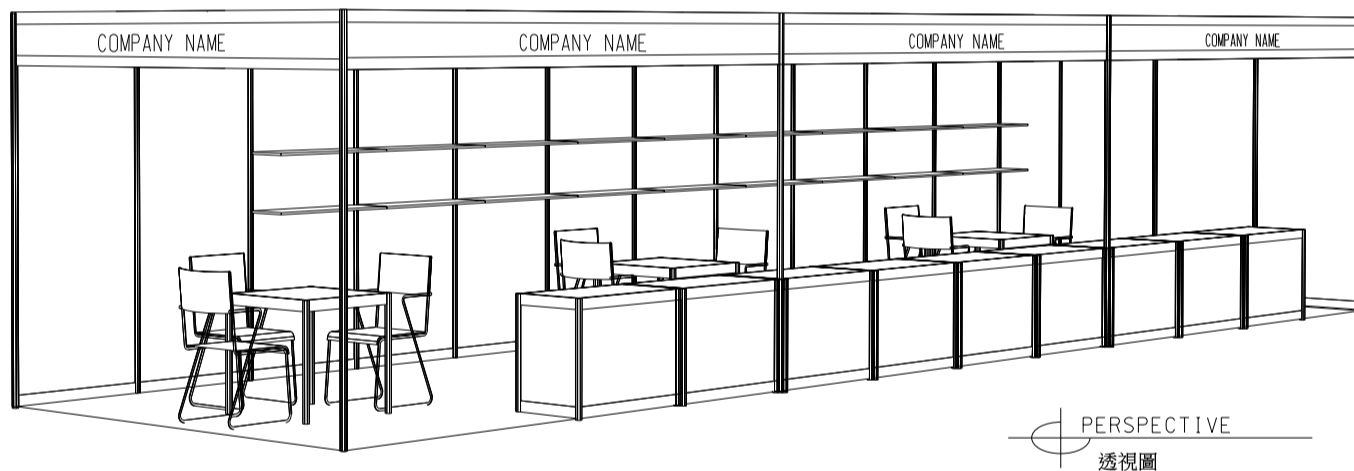

**12M x 3M Standard Booth**  
**十二米乘三米標準攤位**

BOOTH SPECIFICATIONS		QTY.
	1000W x 500D x 750H CABINET 儲物櫃	9
	3000W x 300D WOODEN DISPLAY SHELF 陳列架	6
	700W x 700D x 750H MEETING TABLE 正方檯	3
	BLACK LEATHER CHAIR 椅子	9
	13W LED LAMP SPOTLIGHT (YELLOW LIGHT) 13瓦特LED燈膽短臂射燈 (黃光)	12
	13W LED LAMP LONGARMED SPOTLIGHT (YELLOW LIGHT) 13瓦特LED燈膽長臂射燈 (黃光)	6
	800W SOCKET 插座	3
	CEILING BEAM 天花橫樑	24M
	RUBBISH BIN & CARPET (36sqm.) 垃圾桶 & 地毯	

\*The Hong Kong Trade Development Council reserves the right to change the configuration if necessary.

\*如有需要，香港貿易發展局有權更改攤位結構。

**12M x 3M Left Corner Booth**  
 十二米乘三米左邊角位攤位

BOOTH SPECIFICATIONS		QTY.
	1000W x 500D x 750H CABINET 儲物櫃	9
	3000W x 300D WOODEN DISPLAY SHELF 陳列架	6
	700W x 700D x 750H MEETING TABLE 正方檯	3
	BLACK LEATHER CHAIR 椅子	9
	13W LED LAMP SPOTLIGHT (YELLOW LIGHT) 13瓦特LED燈膽短臂射燈 (黃光)	12
	13W LED LAMP LONGARMED SPOTLIGHT (YELLOW LIGHT) 13瓦特LED燈膽長臂射燈 (黃光)	6
	800W SOCKET 插座	3
	CEILING BEAM 天花橫樑	24M
	RUBBISH BIN & CARPET (36sqm.) 垃圾桶 & 地毯	

\*The Hong Kong Trade Development Council reserves the right to change the configuration if necessary.

\*如有需要，香港貿易發展局有權更改攤位結構。

**12M x 3M Right Corner Booth**  
 十二米乘三米右邊角位攤位

BOOTH SPECIFICATIONS		QTY.
	1000W x 500D x 750H CABINET 儲物櫃	9
	3000W x 300D WOODEN DISPLAY SHELF 陳列架	6
	700W x 700D x 750H MEETING TABLE 正方檯	3
	BLACK LEATHER CHAIR 椅子	9
	13W LED LAMP SPOTLIGHT (YELLOW LIGHT) 13瓦特LED燈膽短臂射燈(黃光)	12
	13W LED LAMP LONGARMED SPOTLIGHT (YELLOW LIGHT) 13瓦特LED燈膽長臂射燈(黃光)	6
	800W SOCKET 插座	3
	CEILING BEAM 天花橫樑	24M
	RUBBISH BIN & CARPET (36sqm.) 垃圾桶 & 地毯	