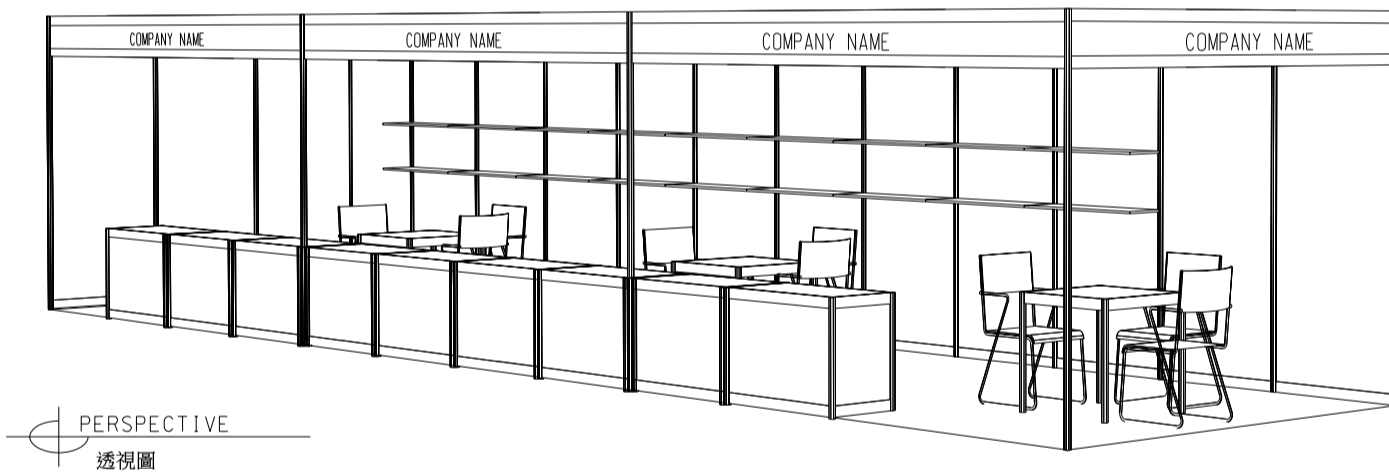

**12M x 3M Standard Booth**  
**十二米乘三米標準攤位**

BOOTH SPECIFICATIONS		QTY.
	1000W x 500D x 750H CABINET 儲物櫃	9
	3000W x 300D WOODEN DISPLAY SHELF 陳列架	6
	700W x 700D x 750H MEETING TABLE 正方檯	3
	BLACK LEATHER CHAIR 椅子	9
	13W LED LAMP SPOTLIGHT (YELLOW LIGHT) 13瓦特LED燈膽短臂射燈 (黃光)	12
	13W LED LAMP LONGARMED SPOTLIGHT (YELLOW LIGHT) 13瓦特LED燈膽長臂射燈 (黃光)	6
	800W SOCKET 插座	3
	CEILING BEAM 天花橫樑	24M
	RUBBISH BIN & CARPET (36sqm.) 垃圾桶 & 地毯	

\*The Hong Kong Trade Development Council reserves the right to change the configuration if necessary.

\*如有需要，香港貿易發展局有權更改攤位結構。

**12M x 3M Left Corner Booth**  
 十二米乘三米左邊角位攤位

BOOTH SPECIFICATIONS		QTY.
	1000W x 500D x 750H CABINET 儲物櫃	9
	3000W x 300D WOODEN DISPLAY SHELF 陳列架	6
	700W x 700D x 750H MEETING TABLE 正方檯	3
	BLACK LEATHER CHAIR 椅子	9
	13W LED LAMP SPOTLIGHT (YELLOW LIGHT) 13瓦特LED燈膽短臂射燈 (黃光)	12
	13W LED LAMP LONGARMED SPOTLIGHT (YELLOW LIGHT) 13瓦特LED燈膽長臂射燈 (黃光)	6
	800W SOCKET 插座	3
	CEILING BEAM 天花橫樑	24M
	RUBBISH BIN & CARPET (36sqm.) 垃圾桶 & 地毯	

\*The Hong Kong Trade Development Council reserves the right to change the configuration if necessary.

\*如有需要，香港貿易發展局有權更改攤位結構。

**12M x 3M Right Corner Booth**  
 十二米乘三米右邊角位攤位

BOOTH SPECIFICATIONS		QTY.
	1000W x 500D x 750H CABINET 儲物櫃	9
	3000W x 300D WOODEN DISPLAY SHELF 陳列架	6
	700W x 700D x 750H MEETING TABLE 正方檯	3
	BLACK LEATHER CHAIR 椅子	9
	13W LED LAMP SPOTLIGHT (YELLOW LIGHT) 13瓦特LED燈膽短臂射燈(黃光)	12
	13W LED LAMP LONGARMED SPOTLIGHT (YELLOW LIGHT) 13瓦特LED燈膽長臂射燈(黃光)	6
	800W SOCKET 插座	3
	CEILING BEAM 天花橫樑	24M
	RUBBISH BIN & CARPET (36sqm.) 垃圾桶 & 地毯	