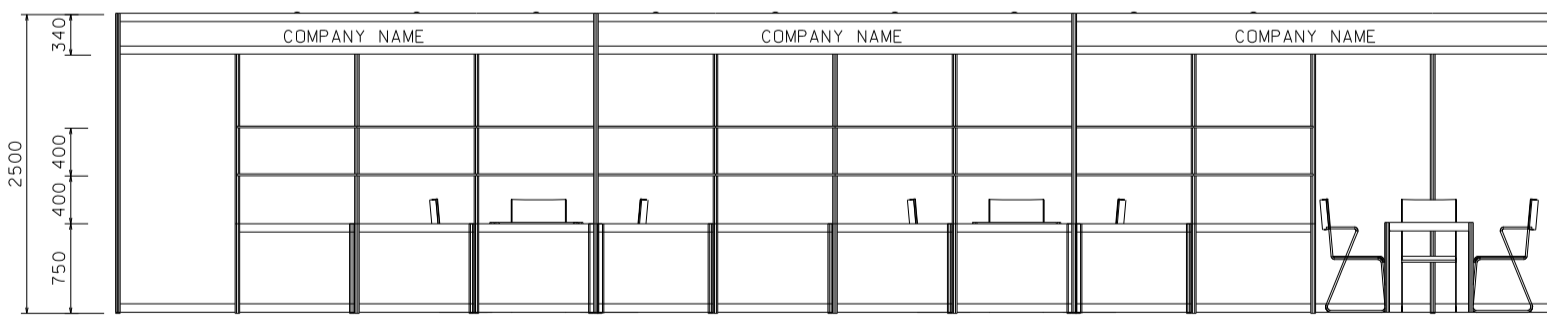

**12M x 3M Standard Booth**  
**十二米乘三米標準攤位**

BOOTH SPECIFICATIONS		QTY.
	1000W x 500D x 750H CABINET 儲物櫃	9
	3000W x 300D WOODEN DISPLAY SHELF 陳列架	6
	700W x 700D x 750H MEETING TABLE 正方檯	3
	BLACK LEATHER CHAIR 椅子	9
	13W LED LAMP SPOTLIGHT (YELLOW LIGHT) 13瓦特LED燈膽短臂射燈 (黃光)	12
	13W LED LAMP LONGARMED SPOTLIGHT (YELLOW LIGHT) 13瓦特LED燈膽長臂射燈 (黃光)	6
	800W SOCKET 插座	3
	CEILING BEAM 天花橫樑	24M
	RUBBISH BIN & CARPET (36sqm.) 垃圾桶 & 地毯	

\*The Hong Kong Trade Development Council reserves the right to change the configuration if necessary.

\*如有需要，香港貿易發展局有權更改攤位結構。

**12M x 3M Left Corner Booth**  
 十二米乘三米左邊角位攤位

BOOTH SPECIFICATIONS		QTY.
	1000W x 500D x 750H CABINET 儲物櫃	9
	3000W x 300D WOODEN DISPLAY SHELF 陳列架	6
	700W x 700D x 750H MEETING TABLE 正方檯	3
	BLACK LEATHER CHAIR 椅子	9
	13W LED LAMP SPOTLIGHT (YELLOW LIGHT) 13瓦特LED燈膽短臂射燈 (黃光)	12
	13W LED LAMP LONGARMED SPOTLIGHT (YELLOW LIGHT) 13瓦特LED燈膽長臂射燈 (黃光)	6
	800W SOCKET 插座	3
	CEILING BEAM 天花橫樑	24M
	RUBBISH BIN & CARPET (36sqm.) 垃圾桶 & 地毯	

\*The Hong Kong Trade Development Council reserves the right to change the configuration if necessary.

\*如有需要，香港貿易發展局有權更改攤位結構。

**12M x 3M Right Corner Booth**  
 十二米乘三米右邊角位攤位

BOOTH SPECIFICATIONS		QTY.
	1000W x 500D x 750H CABINET 儲物櫃	9
	3000W x 300D WOODEN DISPLAY SHELF 陳列架	6
	700W x 700D x 750H MEETING TABLE 正方檯	3
	BLACK LEATHER CHAIR 椅子	9
	13W LED LAMP SPOTLIGHT (YELLOW LIGHT) 13瓦特LED燈膽短臂射燈(黃光)	12
	13W LED LAMP LONGARMED SPOTLIGHT (YELLOW LIGHT) 13瓦特LED燈膽長臂射燈(黃光)	6
	800W SOCKET 插座	3
	CEILING BEAM 天花橫樑	24M
	RUBBISH BIN & CARPET (36sqm.) 垃圾桶 & 地毯	