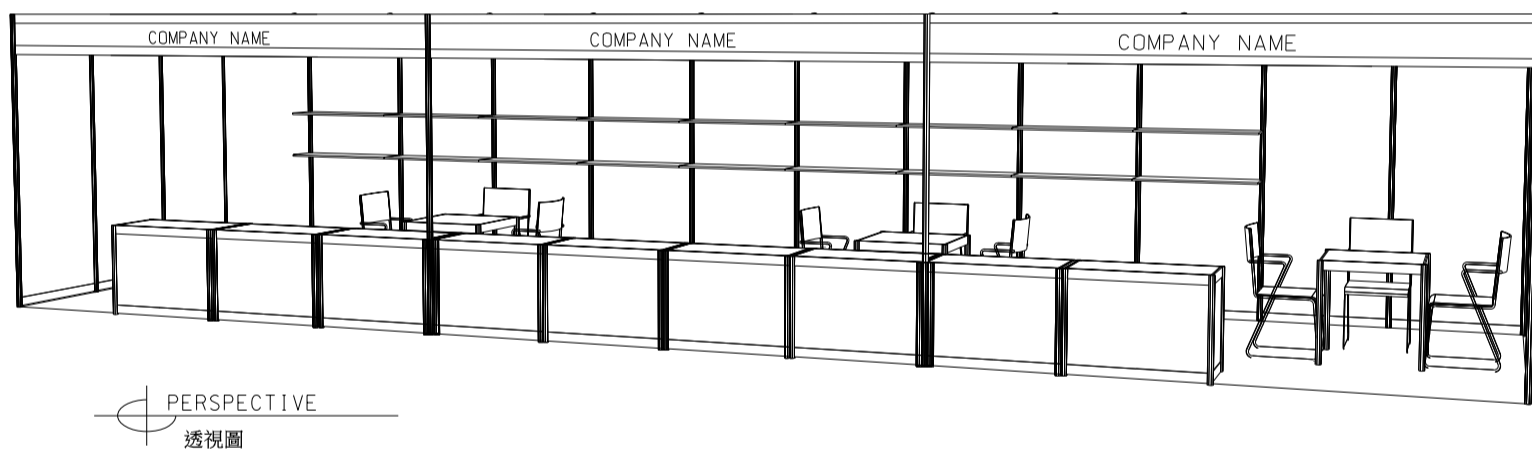

**12M x 3M Standard Booth**  
**十二米乘三米標準攤位**

BOOTH SPECIFICATIONS		QTY.
	1000W x 500D x 750H CABINET 儲物櫃	9
	3000W x 300D WOODEN DISPLAY SHELF 陳列架	6
	700W x 700D x 750H MEETING TABLE 正方檯	3
	BLACK LEATHER CHAIR 椅子	9
	13W LED LAMP SPOTLIGHT (YELLOW LIGHT) 13瓦特LED燈膽短臂射燈 (黃光)	12
	13W LED LAMP LONGARMED SPOTLIGHT (YELLOW LIGHT) 13瓦特LED燈膽長臂射燈 (黃光)	6
	800W SOCKET 插座	3
	CEILING BEAM 天花橫樑	24M
	RUBBISH BIN & CARPET (36sqm.) 垃圾桶 & 地毯	

\*The Hong Kong Trade Development Council reserves the right to change the configuration if necessary.

\*如有需要，香港貿易發展局有權更改攤位結構。

**12M x 3M Left Corner Booth**  
 十二米乘三米左邊角位攤位

BOOTH SPECIFICATIONS		QTY.
	1000W x 500D x 750H CABINET 儲物櫃	9
	3000W x 300D WOODEN DISPLAY SHELF 陳列架	6
	700W x 700D x 750H MEETING TABLE 正方檯	3
	BLACK LEATHER CHAIR 椅子	9
	13W LED LAMP SPOTLIGHT (YELLOW LIGHT) 13瓦特LED燈膽短臂射燈 (黃光)	12
	13W LED LAMP LONGARMED SPOTLIGHT (YELLOW LIGHT) 13瓦特LED燈膽長臂射燈 (黃光)	6
	800W SOCKET 插座	3
	CEILING BEAM 天花橫樑	24M
	RUBBISH BIN & CARPET (36sqm.) 垃圾桶 & 地毯	

\*The Hong Kong Trade Development Council reserves the right to change the configuration if necessary.

\*如有需要，香港貿易發展局有權更改攤位結構。

**12M x 3M Right Corner Booth**  
 十二米乘三米右邊角位攤位

BOOTH SPECIFICATIONS		QTY.
	1000W x 500D x 750H CABINET 儲物櫃	9
	3000W x 300D WOODEN DISPLAY SHELF 陳列架	6
	700W x 700D x 750H MEETING TABLE 正方檯	3
	BLACK LEATHER CHAIR 椅子	9
	13W LED LAMP SPOTLIGHT (YELLOW LIGHT) 13瓦特LED燈膽短臂射燈(黃光)	12
	13W LED LAMP LONGARMED SPOTLIGHT (YELLOW LIGHT) 13瓦特LED燈膽長臂射燈(黃光)	6
	800W SOCKET 插座	3
	CEILING BEAM 天花橫樑	24M
	RUBBISH BIN & CARPET (36sqm.) 垃圾桶 & 地毯	