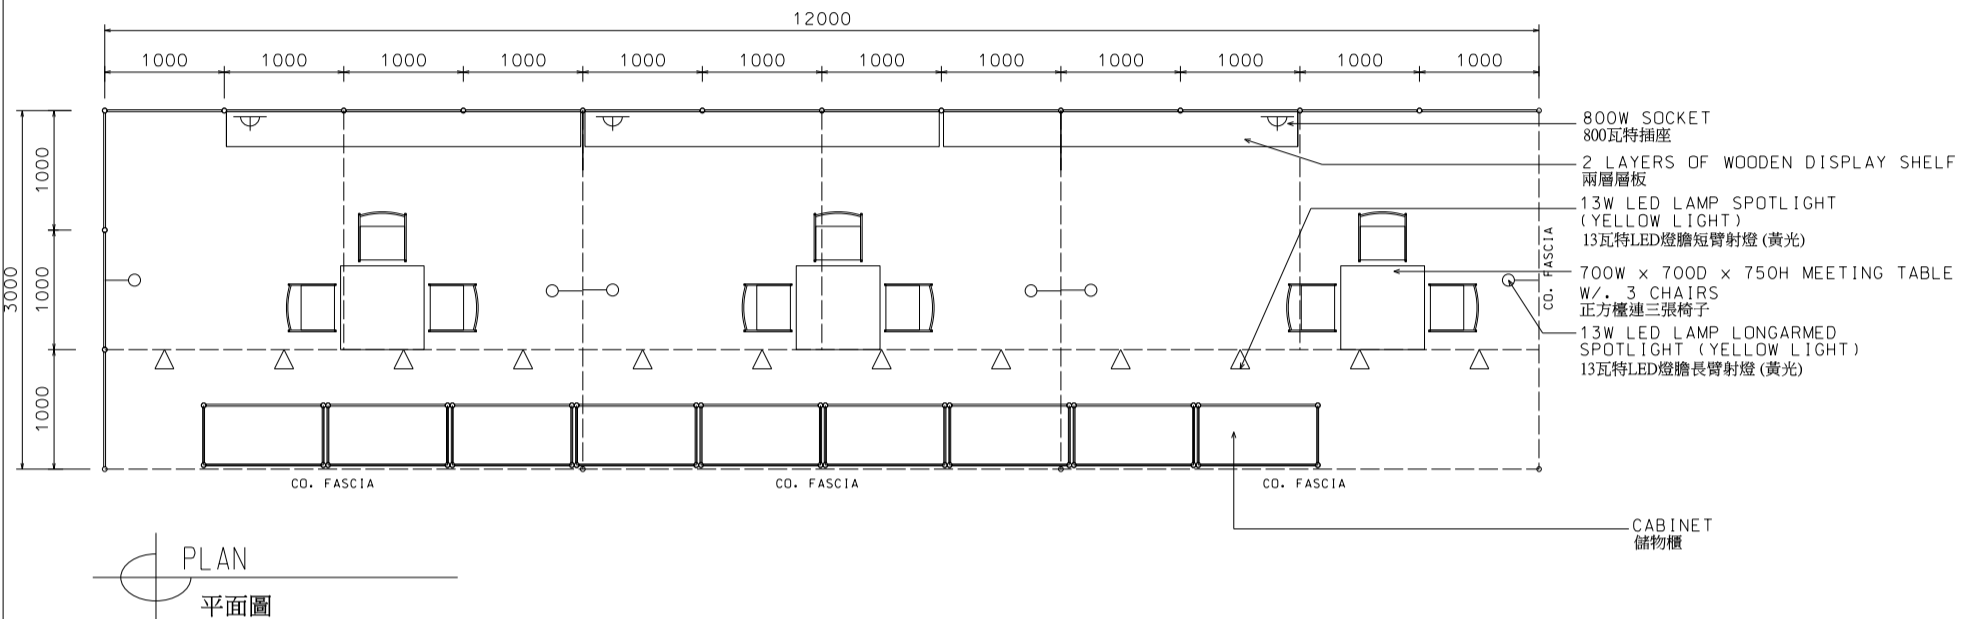

**12M x 3M Standard Booth**  
**十二米乘三米標準攤位**

BOOTH SPECIFICATIONS		QTY.
	1000W x 500D x 750H CABINET 儲物櫃	9
	3000W x 300D WOODEN DISPLAY SHELF 陳列架	6
	700W x 700D x 750H MEETING TABLE 正方檯	3
	BLACK LEATHER CHAIR 椅子	9
	13W LED LAMP SPOTLIGHT (YELLOW LIGHT) 13瓦特LED燈膽短臂射燈 (黃光)	12
	13W LED LAMP LONGARMED SPOTLIGHT (YELLOW LIGHT) 13瓦特LED燈膽長臂射燈 (黃光)	6
	800W SOCKET 插座	3
	CEILING BEAM 天花橫樑	24M
	RUBBISH BIN & CARPET (36sqm.) 垃圾桶 & 地毯	

\*The Hong Kong Trade Development Council reserves the right to change the configuration if necessary.

\*如有需要，香港貿易發展局有權更改攤位結構。

**12M x 3M Left Corner Booth**  
 十二米乘三米左邊角位攤位

BOOTH SPECIFICATIONS		QTY.
	1000W x 500D x 750H CABINET 儲物櫃	9
	3000W x 300D WOODEN DISPLAY SHELF 陳列架	6
	700W x 700D x 750H MEETING TABLE 正方檯	3
	BLACK LEATHER CHAIR 椅子	9
	13W LED LAMP SPOTLIGHT (YELLOW LIGHT) 13瓦特LED燈膽短臂射燈 (黃光)	12
	13W LED LAMP LONGARMED SPOTLIGHT (YELLOW LIGHT) 13瓦特LED燈膽長臂射燈 (黃光)	6
	800W SOCKET 插座	3
	CEILING BEAM 天花橫樑	24M
	RUBBISH BIN & CARPET (36sqm.) 垃圾桶 & 地毯	

\*The Hong Kong Trade Development Council reserves the right to change the configuration if necessary.

\*如有需要，香港貿易發展局有權更改攤位結構。

**12M x 3M Right Corner Booth**  
 十二米乘三米右邊角位攤位

BOOTH SPECIFICATIONS		QTY.
	1000W x 500D x 750H CABINET 儲物櫃	9
	3000W x 300D WOODEN DISPLAY SHELF 陳列架	6
	700W x 700D x 750H MEETING TABLE 正方檯	3
	BLACK LEATHER CHAIR 椅子	9
	13W LED LAMP SPOTLIGHT (YELLOW LIGHT) 13瓦特LED燈膽短臂射燈(黃光)	12
	13W LED LAMP LONGARMED SPOTLIGHT (YELLOW LIGHT) 13瓦特LED燈膽長臂射燈(黃光)	6
	800W SOCKET 插座	3
	CEILING BEAM 天花橫樑	24M
	RUBBISH BIN & CARPET (36sqm.) 垃圾桶 & 地毯	