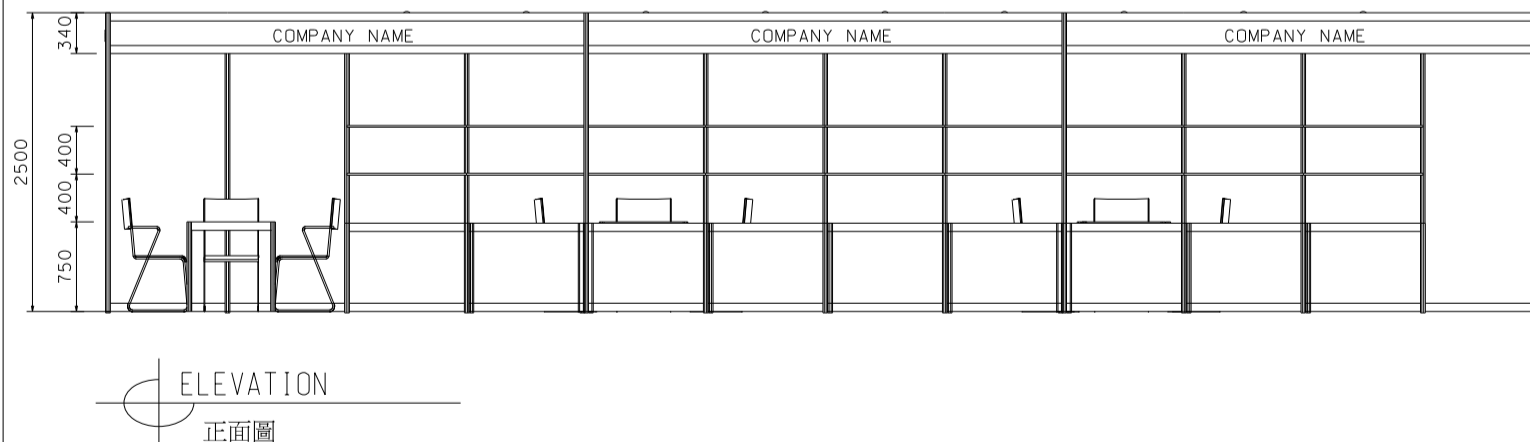

**12M x 3M Standard Booth**  
**十二米乘三米標準攤位**

BOOTH SPECIFICATIONS		QTY.
	1000W x 500D x 750H CABINET 儲物櫃	9
	3000W x 300D WOODEN DISPLAY SHELF 陳列架	6
	700W x 700D x 750H MEETING TABLE 正方檯	3
	BLACK LEATHER CHAIR 椅子	9
	13W LED LAMP SPOTLIGHT (YELLOW LIGHT) 13瓦特LED燈膽短臂射燈 (黃光)	12
	13W LED LAMP LONGARMED SPOTLIGHT (YELLOW LIGHT) 13瓦特LED燈膽長臂射燈 (黃光)	6
	800W SOCKET 插座	3
	CEILING BEAM 天花橫樑	24M
	RUBBISH BIN & CARPET (36sqm.) 垃圾桶 & 地毯	

\*The Hong Kong Trade Development Council reserves the right to change the configuration if necessary.

\*如有需要，香港貿易發展局有權更改攤位結構。

**12M x 3M Left Corner Booth**  
 十二米乘三米左邊角位攤位

BOOTH SPECIFICATIONS		QTY.
	1000W x 500D x 750H CABINET 儲物櫃	9
	3000W x 300D WOODEN DISPLAY SHELF 陳列架	6
	700W x 700D x 750H MEETING TABLE 正方檯	3
	BLACK LEATHER CHAIR 椅子	9
	13W LED LAMP SPOTLIGHT (YELLOW LIGHT) 13瓦特LED燈膽短臂射燈 (黃光)	12
	13W LED LAMP LONGARMED SPOTLIGHT (YELLOW LIGHT) 13瓦特LED燈膽長臂射燈 (黃光)	6
	800W SOCKET 插座	3
	CEILING BEAM 天花橫樑	24M
	RUBBISH BIN & CARPET (36sqm.) 垃圾桶 & 地毯	

\*The Hong Kong Trade Development Council reserves the right to change the configuration if necessary.

\*如有需要，香港貿易發展局有權更改攤位結構。

**12M x 3M Right Corner Booth**  
 十二米乘三米右邊角位攤位

BOOTH SPECIFICATIONS		QTY.
	1000W x 500D x 750H CABINET 儲物櫃	9
	3000W x 300D WOODEN DISPLAY SHELF 陳列架	6
	700W x 700D x 750H MEETING TABLE 正方檯	3
	BLACK LEATHER CHAIR 椅子	9
	13W LED LAMP SPOTLIGHT (YELLOW LIGHT) 13瓦特LED燈膽短臂射燈(黃光)	12
	13W LED LAMP LONGARMED SPOTLIGHT (YELLOW LIGHT) 13瓦特LED燈膽長臂射燈(黃光)	6
	800W SOCKET 插座	3
	CEILING BEAM 天花橫樑	24M
	RUBBISH BIN & CARPET (36sqm.) 垃圾桶 & 地毯	