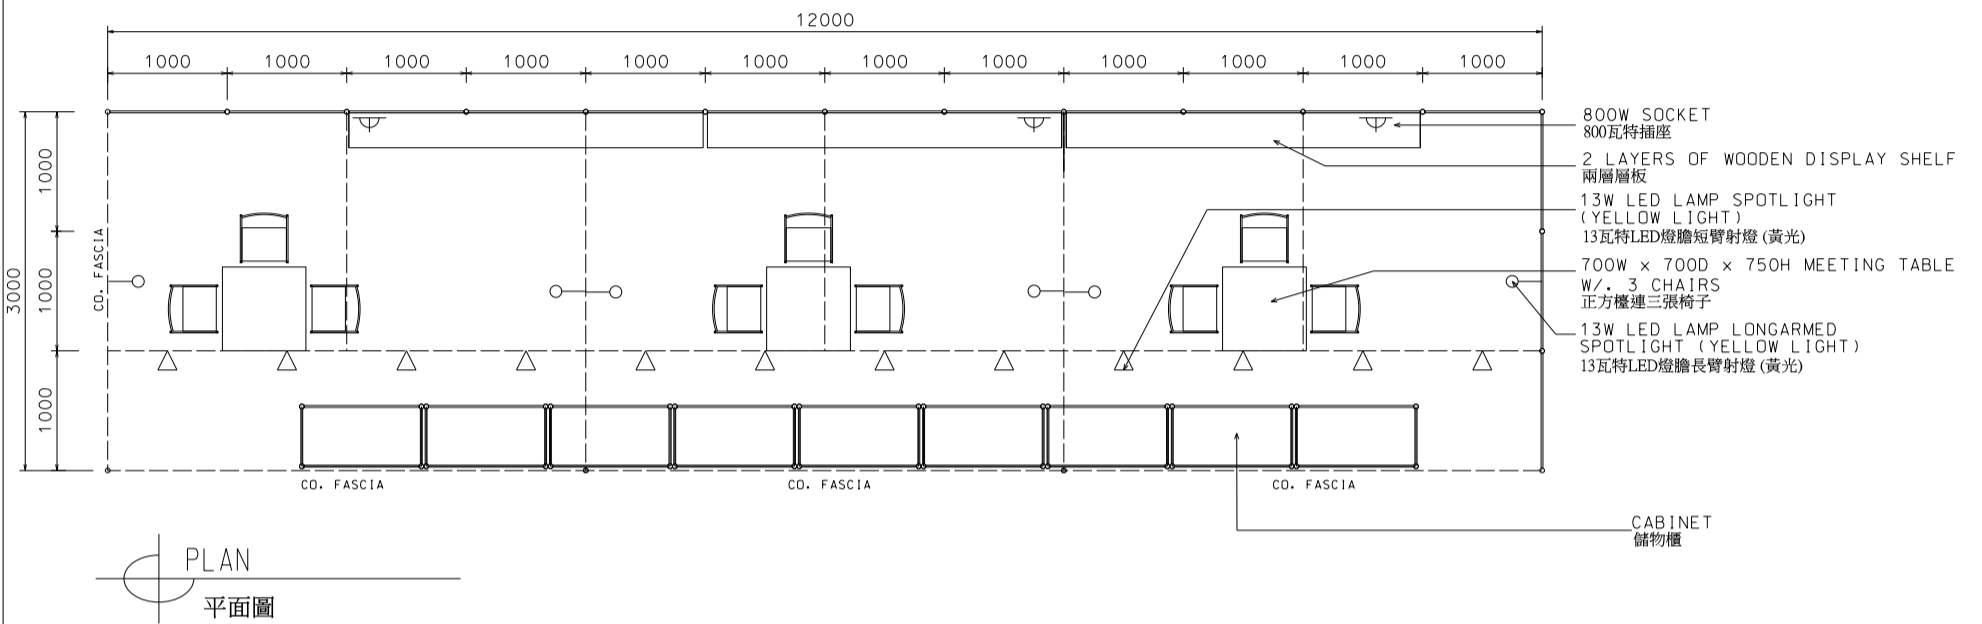

**12M x 3M Standard Booth**  
**十二米乘三米標準攤位**

BOOTH SPECIFICATIONS		QTY.
	1000W x 500D x 750H CABINET 儲物櫃	9
	3000W x 300D WOODEN DISPLAY SHELF 陳列架	6
	700W x 700D x 750H MEETING TABLE 正方檯	3
	BLACK LEATHER CHAIR 椅子	9
	13W LED LAMP SPOTLIGHT (YELLOW LIGHT) 13瓦特LED燈膽短臂射燈 (黃光)	12
	13W LED LAMP LONGARMED SPOTLIGHT (YELLOW LIGHT) 13瓦特LED燈膽長臂射燈 (黃光)	6
	800W SOCKET 插座	3
	CEILING BEAM 天花橫樑	24M
	RUBBISH BIN & CARPET (36sqm.) 垃圾桶 & 地毯	

\*The Hong Kong Trade Development Council reserves the right to change the configuration if necessary.

\*如有需要，香港貿易發展局有權更改攤位結構。

**12M x 3M Left Corner Booth**  
 十二米乘三米左邊角位攤位

BOOTH SPECIFICATIONS		QTY.
	1000W x 500D x 750H CABINET 儲物櫃	9
	3000W x 300D WOODEN DISPLAY SHELF 陳列架	6
	700W x 700D x 750H MEETING TABLE 正方檯	3
	BLACK LEATHER CHAIR 椅子	9
	13W LED LAMP SPOTLIGHT (YELLOW LIGHT) 13瓦特LED燈膽短臂射燈 (黃光)	12
	13W LED LAMP LONGARMED SPOTLIGHT (YELLOW LIGHT) 13瓦特LED燈膽長臂射燈 (黃光)	6
	800W SOCKET 插座	3
	CEILING BEAM 天花橫樑	24M
	RUBBISH BIN & CARPET (36sqm.) 垃圾桶 & 地毯	

\*The Hong Kong Trade Development Council reserves the right to change the configuration if necessary.

\*如有需要，香港貿易發展局有權更改攤位結構。

**12M x 3M Right Corner Booth**  
 十二米乘三米右邊角位攤位

BOOTH SPECIFICATIONS		QTY.
	1000W x 500D x 750H CABINET 儲物櫃	9
	3000W x 300D WOODEN DISPLAY SHELF 陳列架	6
	700W x 700D x 750H MEETING TABLE 正方檯	3
	BLACK LEATHER CHAIR 椅子	9
	13W LED LAMP SPOTLIGHT (YELLOW LIGHT) 13瓦特LED燈膽短臂射燈(黃光)	12
	13W LED LAMP LONGARMED SPOTLIGHT (YELLOW LIGHT) 13瓦特LED燈膽長臂射燈(黃光)	6
	800W SOCKET 插座	3
	CEILING BEAM 天花橫樑	24M
	RUBBISH BIN & CARPET (36sqm.) 垃圾桶 & 地毯	