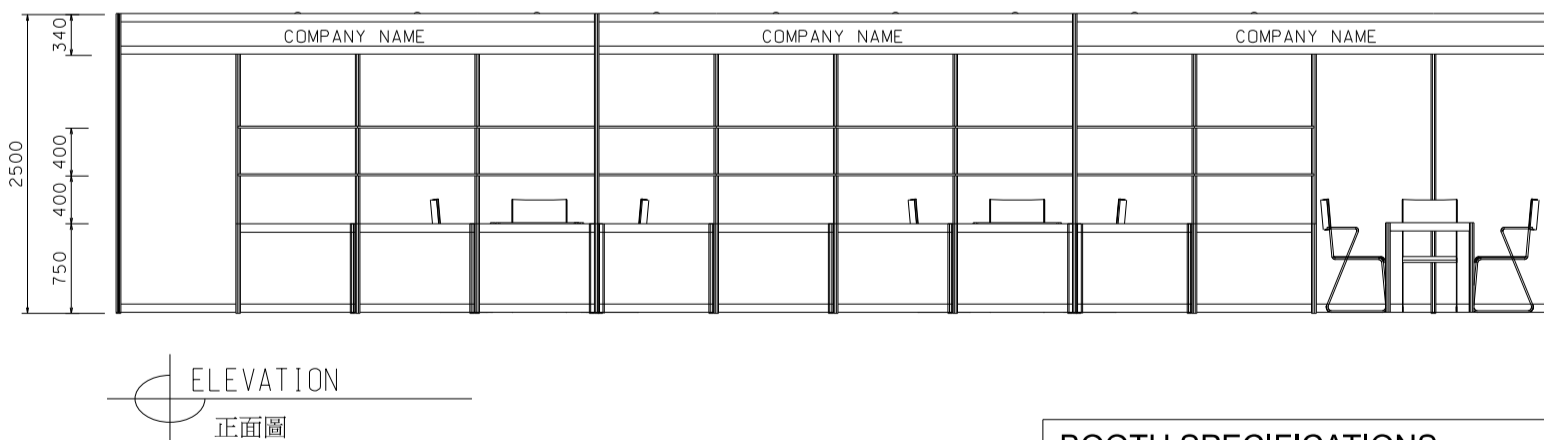

**12M x 3M Standard Booth**  
**十二米乘三米標準攤位**

BOOTH SPECIFICATIONS		QTY.
	1000W x 500D x 750H CABINET 儲物櫃	9
	3000W x 300D WOODEN DISPLAY SHELF 陳列架	6
	700W x 700D x 750H MEETING TABLE 正方檯	3
	BLACK LEATHER CHAIR 椅子	9
	13W LED LAMP SPOTLIGHT (YELLOW LIGHT) 13瓦特LED燈膽短臂射燈 (黃光)	12
	13W LED LAMP LONGARMED SPOTLIGHT (YELLOW LIGHT) 13瓦特LED燈膽長臂射燈 (黃光)	6
	800W SOCKET 插座	3
	CEILING BEAM 天花橫樑	24M
	RUBBISH BIN & CARPET (36sqm.) 垃圾桶 & 地毯	

\*The Hong Kong Trade Development Council reserves the right to change the configuration if necessary.

\*如有需要，香港貿易發展局有權更改攤位結構。

**12M x 3M Left Corner Booth**  
 十二米乘三米左邊角位攤位

BOOTH SPECIFICATIONS		QTY.
	1000W x 500D x 750H CABINET 儲物櫃	9
	3000W x 300D WOODEN DISPLAY SHELF 陳列架	6
	700W x 700D x 750H MEETING TABLE 正方檯	3
	BLACK LEATHER CHAIR 椅子	9
	13W LED LAMP SPOTLIGHT (YELLOW LIGHT) 13瓦特LED燈膽短臂射燈 (黃光)	12
	13W LED LAMP LONGARMED SPOTLIGHT (YELLOW LIGHT) 13瓦特LED燈膽長臂射燈 (黃光)	6
	800W SOCKET 插座	3
	CEILING BEAM 天花橫樑	24M
	RUBBISH BIN & CARPET (36sqm.) 垃圾桶 & 地毯	

\*The Hong Kong Trade Development Council reserves the right to change the configuration if necessary.

\*如有需要，香港貿易發展局有權更改攤位結構。

**12M x 3M Right Corner Booth**  
 十二米乘三米右邊角位攤位

BOOTH SPECIFICATIONS		QTY.
	1000W x 500D x 750H CABINET 儲物櫃	9
	3000W x 300D WOODEN DISPLAY SHELF 陳列架	6
	700W x 700D x 750H MEETING TABLE 正方檯	3
	BLACK LEATHER CHAIR 椅子	9
	13W LED LAMP SPOTLIGHT (YELLOW LIGHT) 13瓦特LED燈膽短臂射燈(黃光)	12
	13W LED LAMP LONGARMED SPOTLIGHT (YELLOW LIGHT) 13瓦特LED燈膽長臂射燈(黃光)	6
	800W SOCKET 插座	3
	CEILING BEAM 天花橫樑	24M
	RUBBISH BIN & CARPET (36sqm.) 垃圾桶 & 地毯	