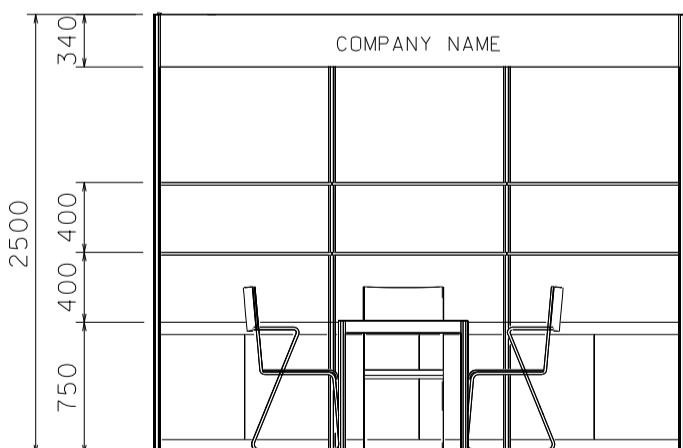

(For Trade Hall Exhibitors Only 只供貿易館參展商選用)

**3M x 3M Standard Booth**  
 三米乘三米標準攤位

PLAN  
平面圖

PERSPECTIVE  
透視圖

ELEVATION  
正面圖

BOOTH SPECIFICATIONS		QTY.
	1000W x 500D x 750H CABINET 儲物櫃	3
	3000W x 300D WOODEN DISPLAY SHELF 陳列架	2
	700W x 700D x 750H MEETING TABLE 正方檯	1
	BLACK LEATHER CHAIR 椅子	3
	13W LED LAMP SPOTLIGHT (YELLOW LIGHT) 13瓦特LED燈膽短臂射燈 (黃光)	3
	13W LED LAMP LONGARMED SPOTLIGHT (YELLOW LIGHT) 13瓦特LED燈膽長臂射燈 (黃光)	1
	800W SOCKET 插座	1
	CEILING BEAM 天花橫樑	3M
	RUBBISH BIN & CARPET (9sqm.) 垃圾桶 & 地毯	

\*The Hong Kong Trade Development Council reserves the right to change the configuration if necessary.

\*如有需要，香港貿易發展局有權更改攤位結構。

(For Trade Hall Exhibitors Only 只供貿易館參展商選用)

**3M x 3M Left Corner Booth**

三米乘三米左邊角位攤位

PLAN  
平面圖

PERSPECTIVE  
透視圖

ELEVATION  
正面圖

BOOTH SPECIFICATIONS		QTY.
	1000W x 500D x 750H CABINET 儲物櫃	3
	3000W x 300D WOODEN DISPLAY SHELF 陳列架	2
	700W x 700D x 750H MEETING TABLE 正方檯	1
	BLACK LEATHER CHAIR 椅子	3
	13W LED LAMP SPOTLIGHT (YELLOW LIGHT) 13瓦特LED燈膽短臂射燈 (黃光)	3
	13W LED LAMP LONGARMED SPOTLIGHT (YELLOW LIGHT) 13瓦特LED燈膽長臂射燈 (黃光)	1
	800W SOCKET 插座	1
	CEILING BEAM 天花橫樑	3M
	RUBBISH BIN & CARPET (9sqm.) 垃圾桶 & 地毯	