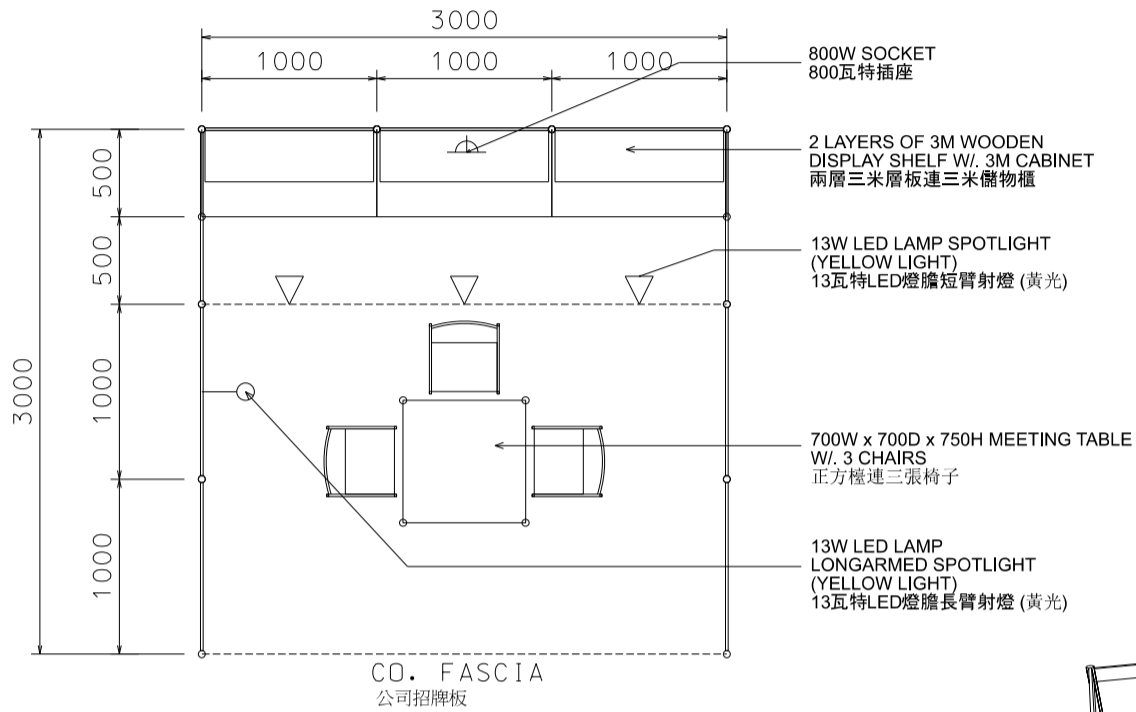

(For Trade Hall Exhibitors Only 只供貿易館參展商選用)

**3M x 3M Standard Booth**  
 三米乘三米標準攤位

PLAN  
平面圖

PERSPECTIVE  
透視圖

ELEVATION  
正面圖

BOOTH SPECIFICATIONS		QTY.
	1000W x 500D x 750H CABINET 儲物櫃	3
	3000W x 300D WOODEN DISPLAY SHELF 陳列架	2
	700W x 700D x 750H MEETING TABLE 正方檯	1
	BLACK LEATHER CHAIR 椅子	3
	13W LED LAMP SPOTLIGHT (YELLOW LIGHT) 13瓦特LED燈膽短臂射燈 (黃光)	3
	13W LED LAMP LONGARMED SPOTLIGHT (YELLOW LIGHT) 13瓦特LED燈膽長臂射燈 (黃光)	1
	800W SOCKET 插座	1
	CEILING BEAM 天花橫樑	3M
	RUBBISH BIN & CARPET (9sqm.) 垃圾桶 & 地毯	

\*The Hong Kong Trade Development Council reserves the right to change the configuration if necessary.

\*如有需要，香港貿易發展局有權更改攤位結構。

(For Trade Hall Exhibitors Only 只供貿易館參展商選用)

**3M x 3M Left Corner Booth**

三米乘三米左邊角位攤位

PLAN  
平面圖

PERSPECTIVE  
透視圖

ELEVATION  
正面圖

BOOTH SPECIFICATIONS		QTY.
	1000W x 500D x 750H CABINET 儲物櫃	3
	3000W x 300D WOODEN DISPLAY SHELF 陳列架	2
	700W x 700D x 750H MEETING TABLE 正方檯	1
	BLACK LEATHER CHAIR 椅子	3
	13W LED LAMP SPOTLIGHT (YELLOW LIGHT) 13瓦特LED燈膽短臂射燈 (黃光)	3
	13W LED LAMP LONGARMED SPOTLIGHT (YELLOW LIGHT) 13瓦特LED燈膽長臂射燈 (黃光)	1
	800W SOCKET 插座	1
	CEILING BEAM 天花橫樑	3M
	RUBBISH BIN & CARPET (9sqm.) 垃圾桶 & 地毯	

\*The Hong Kong Trade Development Council reserves the right to change the configuration if necessary.

\*如有需要，香港貿易發展局有權更改攤位結構。

(For Trade Hall Exhibitors Only 只供貿易館參展商選用)

**3M x 3M Right Corner Booth**

三米乘三米右邊角位攤位