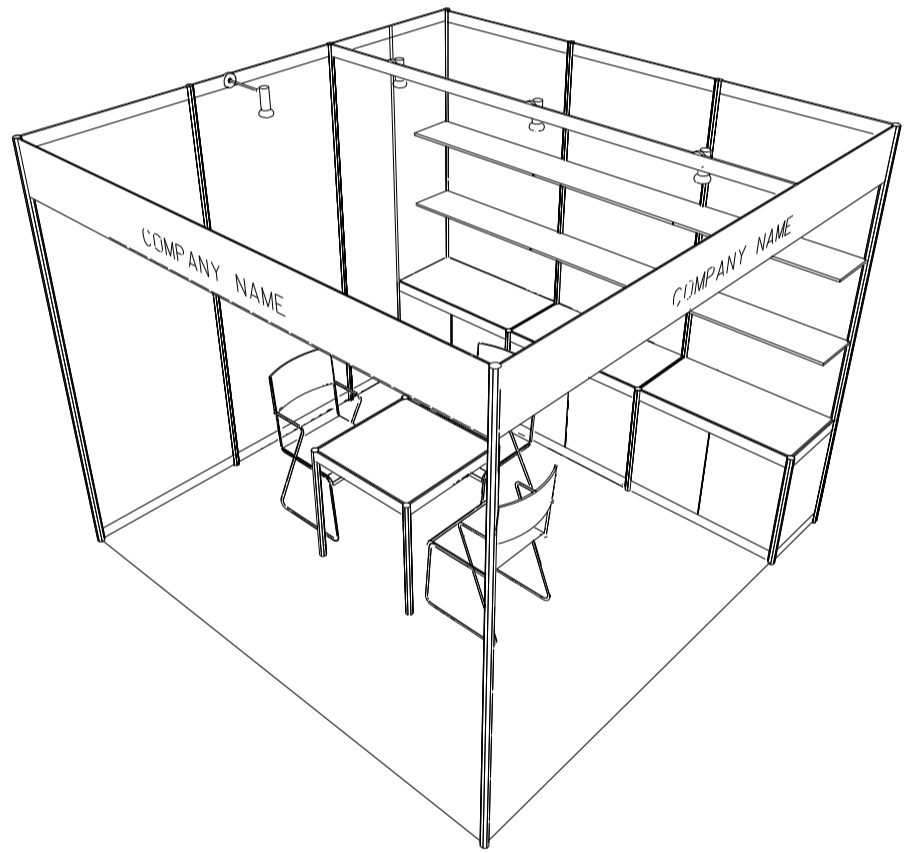

(For Trade Hall Exhibitors Only 只供貿易館參展商選用)

**3M x 3M Standard Booth**  
 三米乘三米標準攤位

PLAN  
平面圖

PERSPECTIVE  
透視圖

ELEVATION  
正面圖

BOOTH SPECIFICATIONS		QTY.
	1000W x 500D x 750H CABINET 儲物櫃	3
	3000W x 300D WOODEN DISPLAY SHELF 陳列架	2
	700W x 700D x 750H MEETING TABLE 正方檯	1
	BLACK LEATHER CHAIR 椅子	3
	13W LED LAMP SPOTLIGHT (YELLOW LIGHT) 13瓦特LED燈膽短臂射燈 (黃光)	3
	13W LED LAMP LONGARMED SPOTLIGHT (YELLOW LIGHT) 13瓦特LED燈膽長臂射燈 (黃光)	1
	800W SOCKET 插座	1
	CEILING BEAM 天花橫樑	3M
	RUBBISH BIN & CARPET (9sqm.) 垃圾桶 & 地毯	

PLAN  
平面圖

PERSPECTIVE  
透視圖

ELEVATION  
正面圖

BOOTH SPECIFICATIONS		QTY.
	1000W x 500D x 750H CABINET 儲物櫃	3
	3000W x 300D WOODEN DISPLAY SHELF 陳列架	2
	700W x 700D x 750H MEETING TABLE 正方檯	1
	BLACK LEATHER CHAIR 椅子	3
	13W LED LAMP SPOTLIGHT (YELLOW LIGHT) 13瓦特LED燈膽短臂射燈 (黃光)	3
	13W LED LAMP LONGARMED SPOTLIGHT (YELLOW LIGHT) 13瓦特LED燈膽長臂射燈 (黃光)	1
	800W SOCKET 插座	1
	CEILING BEAM 天花橫樑	3M
	RUBBISH BIN & CARPET (9sqm.) 垃圾桶 & 地毯	

\*The Hong Kong Trade Development Council reserves the right to change the configuration if necessary.

\*如有需要，香港貿易發展局有權更改攤位結構。

(For Trade Hall Exhibitors Only 只供貿易館參展商選用)

**3M x 3M Right Corner Booth**

三米乘三米右邊角位攤位