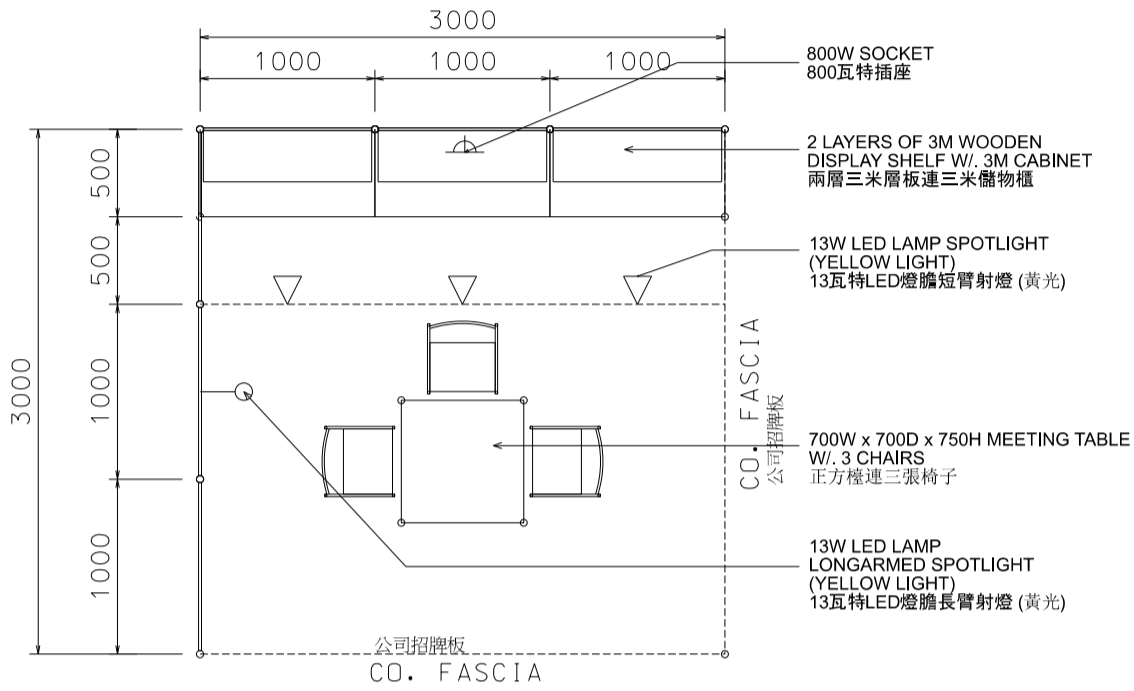

(For Trade Hall Exhibitors Only 只供貿易館參展商選用)

**3M x 3M Standard Booth**  
 三米乘三米標準攤位

PLAN  
平面圖

PERSPECTIVE  
透視圖

ELEVATION  
正面圖

BOOTH SPECIFICATIONS		QTY.
	1000W x 500D x 750H CABINET 儲物櫃	3
	3000W x 300D WOODEN DISPLAY SHELF 陳列架	2
	700W x 700D x 750H MEETING TABLE 正方檯	1
	BLACK LEATHER CHAIR 椅子	3
	13W LED LAMP SPOTLIGHT (YELLOW LIGHT) 13瓦特LED燈膽短臂射燈 (黃光)	3
	13W LED LAMP LONGARMED SPOTLIGHT (YELLOW LIGHT) 13瓦特LED燈膽長臂射燈 (黃光)	1
	800W SOCKET 插座	1
	CEILING BEAM 天花橫樑	3M
	RUBBISH BIN & CARPET (9sqm.) 垃圾桶 & 地毯	

PLAN  
平面圖

PERSPECTIVE  
透視圖

ELEVATION  
正面圖

BOOTH SPECIFICATIONS		QTY.
	1000W x 500D x 750H CABINET 儲物櫃	3
	3000W x 300D WOODEN DISPLAY SHELF 陳列架	2
	700W x 700D x 750H MEETING TABLE 正方檯	1
	BLACK LEATHER CHAIR 椅子	3
	13W LED LAMP SPOTLIGHT (YELLOW LIGHT) 13瓦特LED燈膽短臂射燈 (黃光)	3
	13W LED LAMP LONGARMED SPOTLIGHT (YELLOW LIGHT) 13瓦特LED燈膽長臂射燈 (黃光)	1
	800W SOCKET 插座	1
	CEILING BEAM 天花橫樑	3M
	RUBBISH BIN & CARPET (9sqm.) 垃圾桶 & 地毯	

\*The Hong Kong Trade Development Council reserves the right to change the configuration if necessary.

\*如有需要，香港貿易發展局有權更改攤位結構。

(For Trade Hall Exhibitors Only 只供貿易館參展商選用)

**3M x 3M Right Corner Booth**

三米乘三米右邊角位攤位