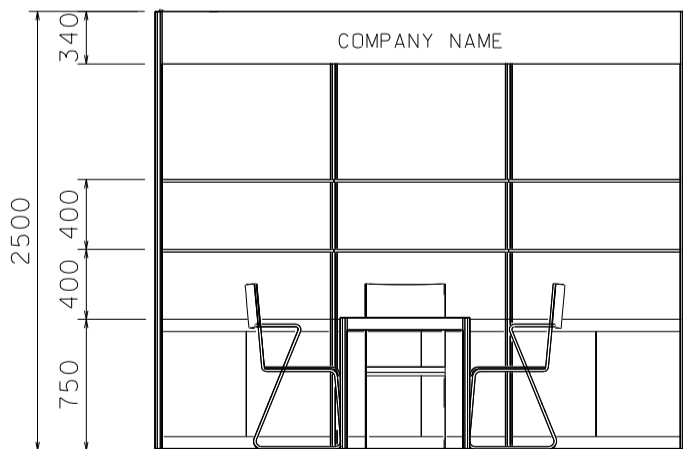

(For Trade Hall Exhibitors Only 只供貿易館參展商選用)

**3M x 3M Standard Booth**  
 三米乘三米標準攤位

PLAN  
平面圖

PERSPECTIVE  
透視圖

ELEVATION  
正面圖

BOOTH SPECIFICATIONS		QTY.
	1000W x 500D x 750H CABINET 儲物櫃	3
	3000W x 300D WOODEN DISPLAY SHELF 陳列架	2
	700W x 700D x 750H MEETING TABLE 正方檯	1
	BLACK LEATHER CHAIR 椅子	3
	13W LED LAMP SPOTLIGHT (YELLOW LIGHT) 13瓦特LED燈膽短臂射燈 (黃光)	3
	13W LED LAMP LONGARMED SPOTLIGHT (YELLOW LIGHT) 13瓦特LED燈膽長臂射燈 (黃光)	1
	800W SOCKET 插座	1
	CEILING BEAM 天花橫樑	3M
	RUBBISH BIN & CARPET (9sqm.) 垃圾桶 & 地毯	

PLAN  
平面圖

PERSPECTIVE  
透視圖

ELEVATION  
正面圖

BOOTH SPECIFICATIONS		QTY.
	1000W x 500D x 750H CABINET 儲物櫃	3
	3000W x 300D WOODEN DISPLAY SHELF 陳列架	2
	700W x 700D x 750H MEETING TABLE 正方檯	1
	BLACK LEATHER CHAIR 椅子	3
	13W LED LAMP SPOTLIGHT (YELLOW LIGHT) 13瓦特LED燈膽短臂射燈 (黃光)	3
	13W LED LAMP LONGARMED SPOTLIGHT (YELLOW LIGHT) 13瓦特LED燈膽長臂射燈 (黃光)	1
	800W SOCKET 插座	1
	CEILING BEAM 天花橫樑	3M
	RUBBISH BIN & CARPET (9sqm.) 垃圾桶 & 地毯	

\*The Hong Kong Trade Development Council reserves the right to change the configuration if necessary.

\*如有需要，香港貿易發展局有權更改攤位結構。

(For Trade Hall Exhibitors Only 只供貿易館參展商選用)

**3M x 3M Right Corner Booth**

三米乘三米右邊角位攤位