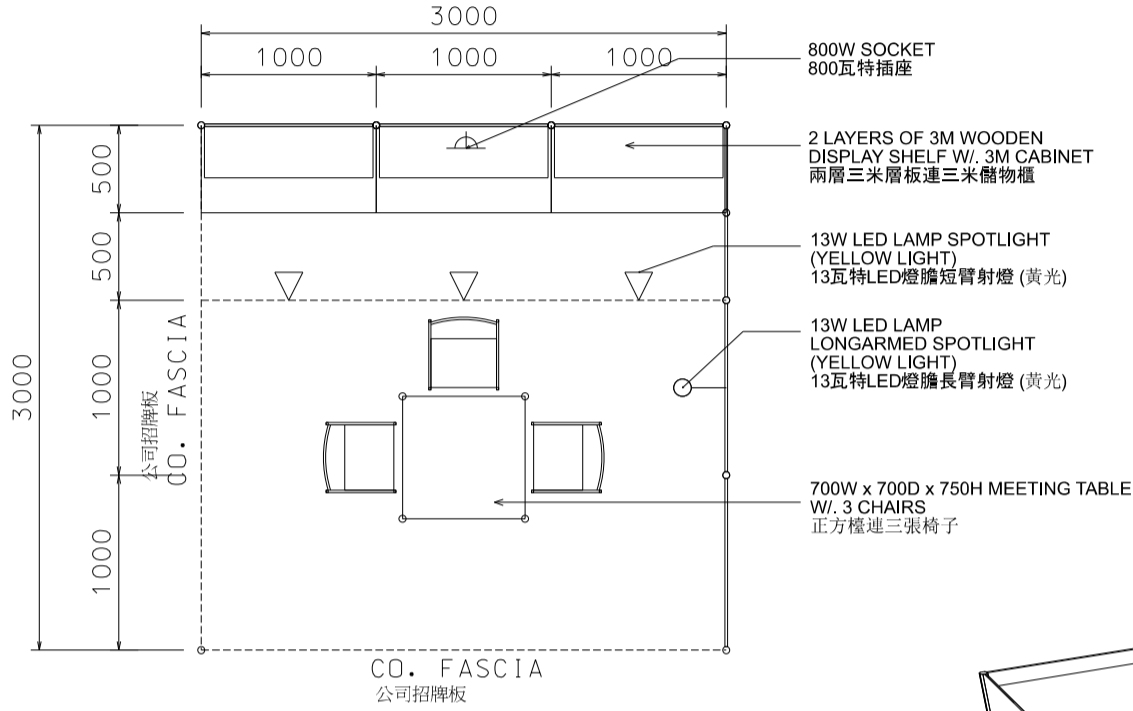

(For Trade Hall Exhibitors Only 只供貿易館參展商選用)

**3M x 3M Standard Booth**  
 三米乘三米標準攤位

PLAN  
平面圖

PERSPECTIVE  
透視圖

ELEVATION  
正面圖

BOOTH SPECIFICATIONS		QTY.
	1000W x 500D x 750H CABINET 儲物櫃	3
	3000W x 300D WOODEN DISPLAY SHELF 陳列架	2
	700W x 700D x 750H MEETING TABLE 正方檯	1
	BLACK LEATHER CHAIR 椅子	3
	13W LED LAMP SPOTLIGHT (YELLOW LIGHT) 13瓦特LED燈膽短臂射燈 (黃光)	3
	13W LED LAMP LONGARMED SPOTLIGHT (YELLOW LIGHT) 13瓦特LED燈膽長臂射燈 (黃光)	1
	800W SOCKET 插座	1
	CEILING BEAM 天花橫樑	3M
	RUBBISH BIN & CARPET (9sqm.) 垃圾桶 & 地毯	

\*The Hong Kong Trade Development Council reserves the right to change the configuration if necessary.

\*如有需要，香港貿易發展局有權更改攤位結構。

(For Trade Hall Exhibitors Only 只供貿易館參展商選用)

**3M x 3M Left Corner Booth**

三米乘三米左邊角位攤位

PLAN  
平面圖

PERSPECTIVE  
透視圖

ELEVATION  
正面圖

BOOTH SPECIFICATIONS		QTY.
	1000W x 500D x 750H CABINET 儲物櫃	3
	3000W x 300D WOODEN DISPLAY SHELF 陳列架	2
	700W x 700D x 750H MEETING TABLE 正方檯	1
	BLACK LEATHER CHAIR 椅子	3
	13W LED LAMP SPOTLIGHT (YELLOW LIGHT) 13瓦特LED燈膽短臂射燈 (黃光)	3
	13W LED LAMP LONGARMED SPOTLIGHT (YELLOW LIGHT) 13瓦特LED燈膽長臂射燈 (黃光)	1
	800W SOCKET 插座	1
	CEILING BEAM 天花橫樑	3M
	RUBBISH BIN & CARPET (9sqm.) 垃圾桶 & 地毯	