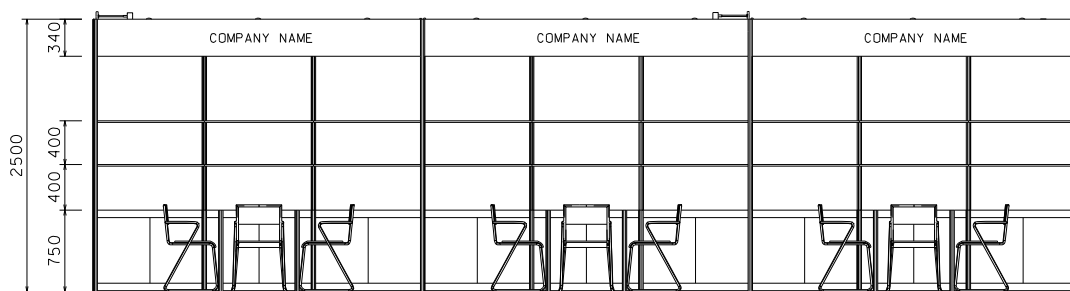

**9M x 3M Standard Booth**

九米乘三米標準攤位

PLAN

PERSPECTIVE

ELEVATION

BOOTH SPECIFICATIONS		QTY.
	1000W x 500D x 750H CABINET 儲物櫃	9
	3000W x 300D WOODEN DISPLAY SHELF 陳列架	6
	700W x 700D x 750H MEETING TABLE 正方檯	3
	BLACK LEATHER CHAIR 椅子	9
	13W LED LAMP SPOTLIGHT (YELLOW LIGHT) 13瓦特LED燈膽短臂射燈 (黃光)	9
	13W LED LAMP LONGARMED SPOTLIGHT (YELLOW LIGHT) 13瓦特LED燈膽長臂射燈 (黃光)	3
	800W SOCKET 插座	3
	CEILING BEAM 天花橫樑	15M
	RUBBISH BIN & CARPET (27sqm.) 垃圾桶 & 地毯	

\*The Hong Kong Trade Development Council reserves the right to change the configuration if necessary.  
 \*如有需要，香港貿易發展局有權更改攤位結構。

**9M x 3M Left Corner Booth**

九米乘三米左邊角位攤位

PLAN

PERSPECTIVE

ELEVATION

BOOTH SPECIFICATIONS		QTY.
	1000W x 500D x 750H CABINET 儲物櫃	9
	3000W x 300D WOODEN DISPLAY SHELF 陳列架	6
	700W x 700D x 750H MEETING TABLE 正方檯	3
	BLACK LEATHER CHAIR 椅子	9
	13W LED LAMP SPOTLIGHT (YELLOW LIGHT) 13瓦特LED燈膽短臂射燈 (黃光)	9
	13W LED LAMP LONGARMED SPOTLIGHT (YELLOW LIGHT) 13瓦特LED燈膽長臂射燈 (黃光)	3
	800W SOCKET 插座	3
	CEILING BEAM 天花橫樑	15M
	RUBBISH BIN & CARPET (27sqm.) 垃圾桶 & 地毯	

\*The Hong Kong Trade Development Council reserves the right to change the configuration if necessary.  
 \*如有需要，香港貿易發展局有權更改攤位結構。

**9M x 3M Right Corner Booth**

九米乘三米右邊角位攤位

PLAN

PERSPECTIVE

ELEVATION

BOOTH SPECIFICATIONS		QTY.
	1000W x 500D x 750H CABINET 儲物櫃	9
	3000W x 300D WOODEN DISPLAY SHELF 陳列架	6
	700W x 700D x 750H MEETING TABLE 正方檯	3
	BLACK LEATHER CHAIR 椅子	9
	13W LED LAMP SPOTLIGHT (YELLOW LIGHT) 13瓦特LED燈膽短臂射燈 (黃光)	9
	13W LED LAMP LONGARMED SPOTLIGHT (YELLOW LIGHT) 13瓦特LED燈膽長臂射燈 (黃光)	3
	800W SOCKET 插座	3
	CEILING BEAM 天花橫樑	15M
	RUBBISH BIN & CARPET (27sqm.) 垃圾桶 & 地毯	