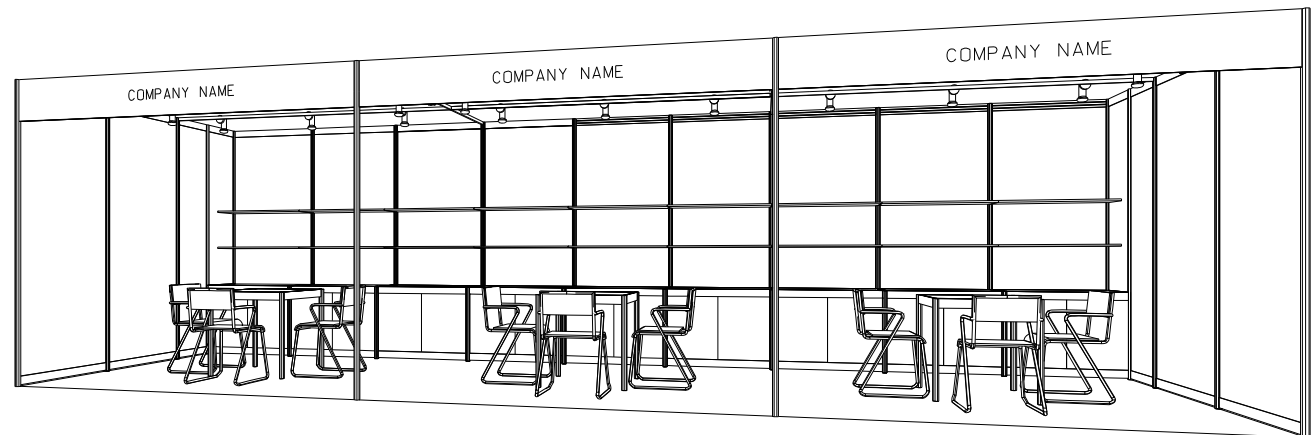

**9M x 3M Standard Booth**

九米乘三米標準攤位

PLAN

PERSPECTIVE

ELEVATION

BOOTH SPECIFICATIONS		QTY.
	1000W x 500D x 750H CABINET 儲物櫃	9
	3000W x 300D WOODEN DISPLAY SHELF 陳列架	6
	700W x 700D x 750H MEETING TABLE 正方檯	3
	BLACK LEATHER CHAIR 椅子	9
	13W LED LAMP SPOTLIGHT (YELLOW LIGHT) 13瓦特LED燈膽短臂射燈 (黃光)	9
	13W LED LAMP LONGARMED SPOTLIGHT (YELLOW LIGHT) 13瓦特LED燈膽長臂射燈 (黃光)	3
	800W SOCKET 插座	3
	CEILING BEAM 天花橫樑	15M
	RUBBISH BIN & CARPET (27sqm.) 垃圾桶 & 地毯	

\*The Hong Kong Trade Development Council reserves the right to change the configuration if necessary.  
 \*如有需要，香港貿易發展局有權更改攤位結構。

**9M x 3M Left Corner Booth**

九米乘三米左邊角位攤位

PLAN

PERSPECTIVE

ELEVATION

BOOTH SPECIFICATIONS		QTY.
	1000W x 500D x 750H CABINET 儲物櫃	9
	3000W x 300D WOODEN DISPLAY SHELF 陳列架	6
	700W x 700D x 750H MEETING TABLE 正方檯	3
	BLACK LEATHER CHAIR 椅子	9
	13W LED LAMP SPOTLIGHT (YELLOW LIGHT) 13瓦特LED燈膽短臂射燈 (黃光)	9
	13W LED LAMP LONGARMED SPOTLIGHT (YELLOW LIGHT) 13瓦特LED燈膽長臂射燈 (黃光)	3
	800W SOCKET 插座	3
	CEILING BEAM 天花橫樑	15M
	RUBBISH BIN & CARPET (27sqm.) 垃圾桶 & 地毯	

\*The Hong Kong Trade Development Council reserves the right to change the configuration if necessary.  
 \*如有需要，香港貿易發展局有權更改攤位結構。

**9M x 3M Right Corner Booth**

九米乘三米右邊角位攤位

PLAN

PERSPECTIVE

ELEVATION

BOOTH SPECIFICATIONS		QTY.
	1000W x 500D x 750H CABINET 儲物櫃	9
	3000W x 300D WOODEN DISPLAY SHELF 陳列架	6
	700W x 700D x 750H MEETING TABLE 正方檯	3
	BLACK LEATHER CHAIR 椅子	9
	13W LED LAMP SPOTLIGHT (YELLOW LIGHT) 13瓦特LED燈膽短臂射燈 (黃光)	9
	13W LED LAMP LONGARMED SPOTLIGHT (YELLOW LIGHT) 13瓦特LED燈膽長臂射燈 (黃光)	3
	800W SOCKET 插座	3
	CEILING BEAM 天花橫樑	15M
	RUBBISH BIN & CARPET (27sqm.) 垃圾桶 & 地毯	