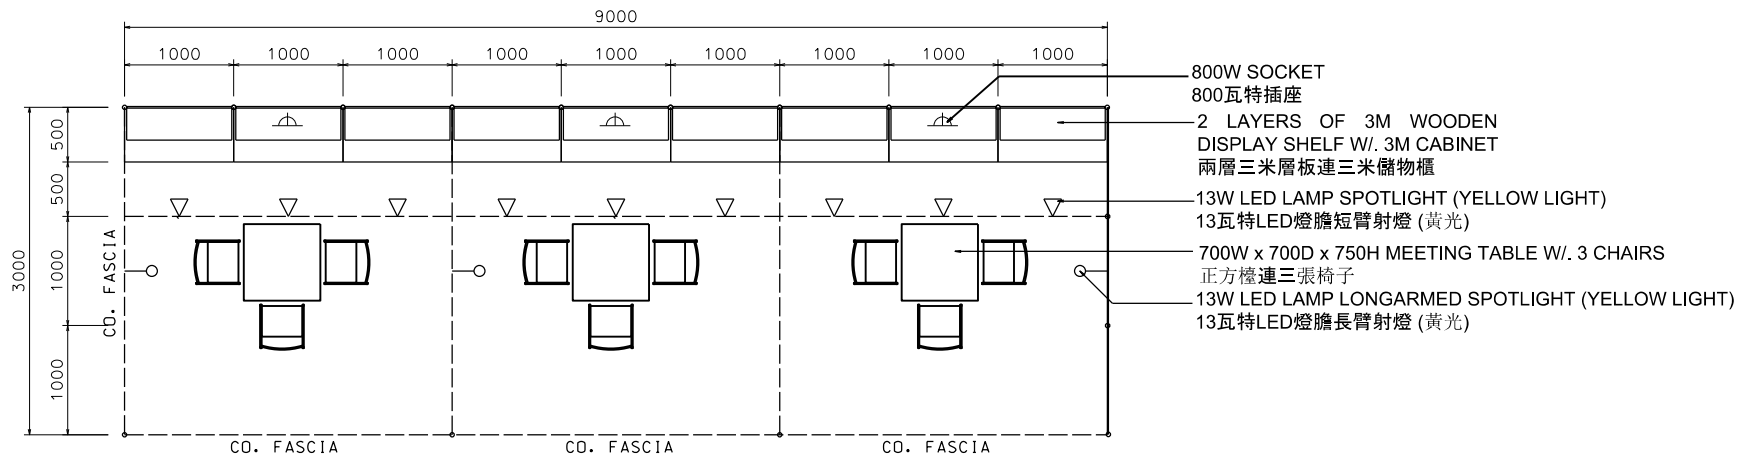

**9M x 3M Standard Booth**

九米乘三米標準攤位

PLAN

PERSPECTIVE

ELEVATION

BOOTH SPECIFICATIONS		QTY.
	1000W x 500D x 750H CABINET 儲物櫃	9
	3000W x 300D WOODEN DISPLAY SHELF 陳列架	6
	700W x 700D x 750H MEETING TABLE 正方檯	3
	BLACK LEATHER CHAIR 椅子	9
	13W LED LAMP SPOTLIGHT (YELLOW LIGHT) 13瓦特LED燈膽短臂射燈 (黃光)	9
	13W LED LAMP LONGARMED SPOTLIGHT (YELLOW LIGHT) 13瓦特LED燈膽長臂射燈 (黃光)	3
	800W SOCKET 插座	3
	CEILING BEAM 天花橫樑	15M
	RUBBISH BIN & CARPET (27sqm.) 垃圾桶 & 地毯	

\*The Hong Kong Trade Development Council reserves the right to change the configuration if necessary.  
 \*如有需要，香港貿易發展局有權更改攤位結構。

**9M x 3M Left Corner Booth**

九米乘三米左邊角位攤位

PLAN

PERSPECTIVE

ELEVATION

BOOTH SPECIFICATIONS		QTY.
	1000W x 500D x 750H CABINET 儲物櫃	9
	3000W x 300D WOODEN DISPLAY SHELF 陳列架	6
	700W x 700D x 750H MEETING TABLE 正方檯	3
	BLACK LEATHER CHAIR 椅子	9
	13W LED LAMP SPOTLIGHT (YELLOW LIGHT) 13瓦特LED燈膽短臂射燈 (黃光)	9
	13W LED LAMP LONGARMED SPOTLIGHT (YELLOW LIGHT) 13瓦特LED燈膽長臂射燈 (黃光)	3
	800W SOCKET 插座	3
	CEILING BEAM 天花橫樑	15M
	RUBBISH BIN & CARPET (27sqm.) 垃圾桶 & 地毯	

\*The Hong Kong Trade Development Council reserves the right to change the configuration if necessary.  
 \*如有需要，香港貿易發展局有權更改攤位結構。

**9M x 3M Right Corner Booth**

九米乘三米右邊角位攤位

PLAN

PERSPECTIVE

ELEVATION

BOOTH SPECIFICATIONS		QTY.
	1000W x 500D x 750H CABINET 儲物櫃	9
	3000W x 300D WOODEN DISPLAY SHELF 陳列架	6
	700W x 700D x 750H MEETING TABLE 正方檯	3
	BLACK LEATHER CHAIR 椅子	9
	13W LED LAMP SPOTLIGHT (YELLOW LIGHT) 13瓦特LED燈膽短臂射燈 (黃光)	9
	13W LED LAMP LONGARMED SPOTLIGHT (YELLOW LIGHT) 13瓦特LED燈膽長臂射燈 (黃光)	3
	800W SOCKET 插座	3
	CEILING BEAM 天花橫樑	15M
	RUBBISH BIN & CARPET (27sqm.) 垃圾桶 & 地毯	