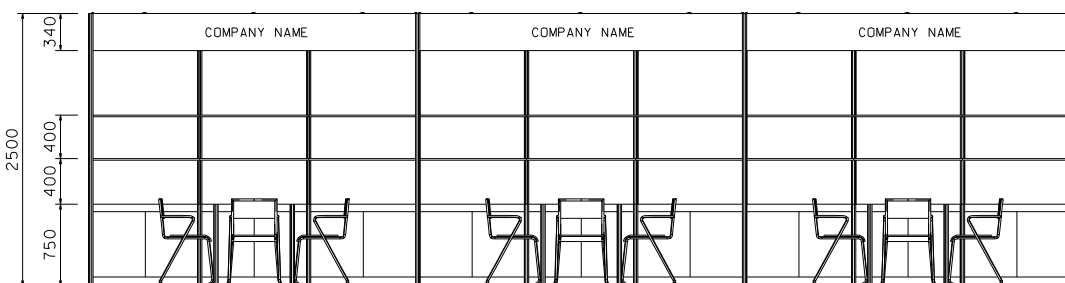

**9M x 3M Standard Booth**

九米乘三米標準攤位

PLAN

PERSPECTIVE

ELEVATION

BOOTH SPECIFICATIONS		QTY.
	1000W x 500D x 750H CABINET 儲物櫃	9
	3000W x 300D WOODEN DISPLAY SHELF 陳列架	6
	700W x 700D x 750H MEETING TABLE 正方檯	3
	BLACK LEATHER CHAIR 椅子	9
	13W LED LAMP SPOTLIGHT (YELLOW LIGHT) 13瓦特LED燈膽短臂射燈 (黃光)	9
	13W LED LAMP LONGARMED SPOTLIGHT (YELLOW LIGHT) 13瓦特LED燈膽長臂射燈 (黃光)	3
	800W SOCKET 插座	3
	CEILING BEAM 天花橫樑	15M
	RUBBISH BIN & CARPET (27sqm.) 垃圾桶 & 地毯	

\*The Hong Kong Trade Development Council reserves the right to change the configuration if necessary.  
 \*如有需要，香港貿易發展局有權更改攤位結構。

**9M x 3M Left Corner Booth**

九米乘三米左邊角位攤位

PLAN

PERSPECTIVE

ELEVATION

BOOTH SPECIFICATIONS		QTY.
	1000W x 500D x 750H CABINET 儲物櫃	9
	3000W x 300D WOODEN DISPLAY SHELF 陳列架	6
	700W x 700D x 750H MEETING TABLE 正方檯	3
	BLACK LEATHER CHAIR 椅子	9
	13W LED LAMP SPOTLIGHT (YELLOW LIGHT) 13瓦特LED燈膽短臂射燈 (黃光)	9
	13W LED LAMP LONGARMED SPOTLIGHT (YELLOW LIGHT) 13瓦特LED燈膽長臂射燈 (黃光)	3
	800W SOCKET 插座	3
	CEILING BEAM 天花橫樑	15M
	RUBBISH BIN & CARPET (27sqm.) 垃圾桶 & 地毯	

\*The Hong Kong Trade Development Council reserves the right to change the configuration if necessary.  
 \*如有需要，香港貿易發展局有權更改攤位結構。

**9M x 3M Right Corner Booth**

九米乘三米右邊角位攤位

PLAN

PERSPECTIVE

ELEVATION

BOOTH SPECIFICATIONS		QTY.
	1000W x 500D x 750H CABINET 儲物櫃	9
	3000W x 300D WOODEN DISPLAY SHELF 陳列架	6
	700W x 700D x 750H MEETING TABLE 正方檯	3
	BLACK LEATHER CHAIR 椅子	9
	13W LED LAMP SPOTLIGHT (YELLOW LIGHT) 13瓦特LED燈膽短臂射燈 (黃光)	9
	13W LED LAMP LONGARMED SPOTLIGHT (YELLOW LIGHT) 13瓦特LED燈膽長臂射燈 (黃光)	3
	800W SOCKET 插座	3
	CEILING BEAM 天花橫樑	15M
	RUBBISH BIN & CARPET (27sqm.) 垃圾桶 & 地毯	