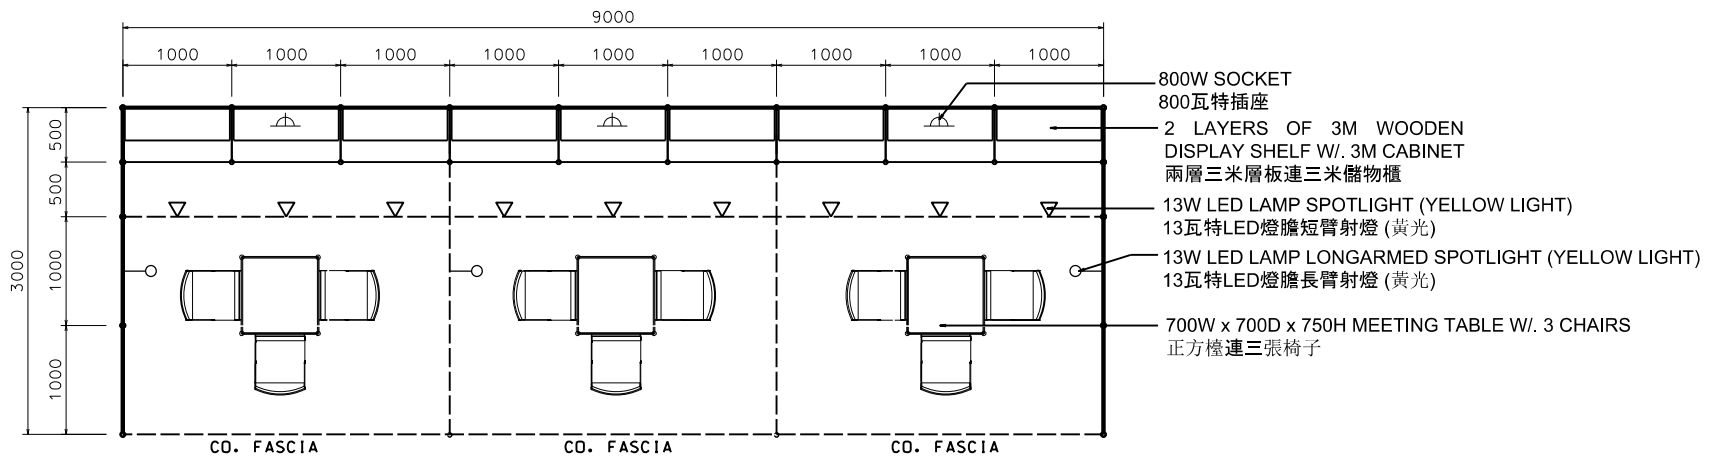

**9M x 3M Standard Booth**

九米乘三米標準攤位

PLAN

PERSPECTIVE

ELEVATION

BOOTH SPECIFICATIONS		QTY.
	1000W x 500D x 750H CABINET 儲物櫃	9
	3000W x 300D WOODEN DISPLAY SHELF 陳列架	6
	700W x 700D x 750H MEETING TABLE 正方檯	3
	BLACK LEATHER CHAIR 椅子	9
	13W LED LAMP SPOTLIGHT (YELLOW LIGHT) 13瓦特LED燈膽短臂射燈 (黃光)	9
	13W LED LAMP LONGARMED SPOTLIGHT (YELLOW LIGHT) 13瓦特LED燈膽長臂射燈 (黃光)	3
	800W SOCKET 插座	3
	CEILING BEAM 天花橫樑	15M
	RUBBISH BIN & CARPET (27sqm.) 垃圾桶 & 地毯	

\*The Hong Kong Trade Development Council reserves the right to change the configuration if necessary.  
 \*如有需要，香港貿易發展局有權更改攤位結構。

**9M x 3M Left Corner Booth**

九米乘三米左邊角位攤位

PLAN

PERSPECTIVE

ELEVATION

BOOTH SPECIFICATIONS		QTY.
	1000W x 500D x 750H CABINET 儲物櫃	9
	3000W x 300D WOODEN DISPLAY SHELF 陳列架	6
	700W x 700D x 750H MEETING TABLE 正方檯	3
	BLACK LEATHER CHAIR 椅子	9
	13W LED LAMP SPOTLIGHT (YELLOW LIGHT) 13瓦特LED燈膽短臂射燈 (黃光)	9
	13W LED LAMP LONGARMED SPOTLIGHT (YELLOW LIGHT) 13瓦特LED燈膽長臂射燈 (黃光)	3
	800W SOCKET 插座	3
	CEILING BEAM 天花橫樑	15M
	RUBBISH BIN & CARPET (27sqm.) 垃圾桶 & 地毯	

\*The Hong Kong Trade Development Council reserves the right to change the configuration if necessary.  
 \*如有需要，香港貿易發展局有權更改攤位結構。

**9M x 3M Right Corner Booth**

九米乘三米右邊角位攤位

PLAN

PERSPECTIVE

ELEVATION

BOOTH SPECIFICATIONS		QTY.
	1000W x 500D x 750H CABINET 儲物櫃	9
	3000W x 300D WOODEN DISPLAY SHELF 陳列架	6
	700W x 700D x 750H MEETING TABLE 正方檯	3
	BLACK LEATHER CHAIR 椅子	9
	13W LED LAMP SPOTLIGHT (YELLOW LIGHT) 13瓦特LED燈膽短臂射燈 (黃光)	9
	13W LED LAMP LONGARMED SPOTLIGHT (YELLOW LIGHT) 13瓦特LED燈膽長臂射燈 (黃光)	3
	800W SOCKET 插座	3
	CEILING BEAM 天花橫樑	15M
	RUBBISH BIN & CARPET (27sqm.) 垃圾桶 & 地毯	