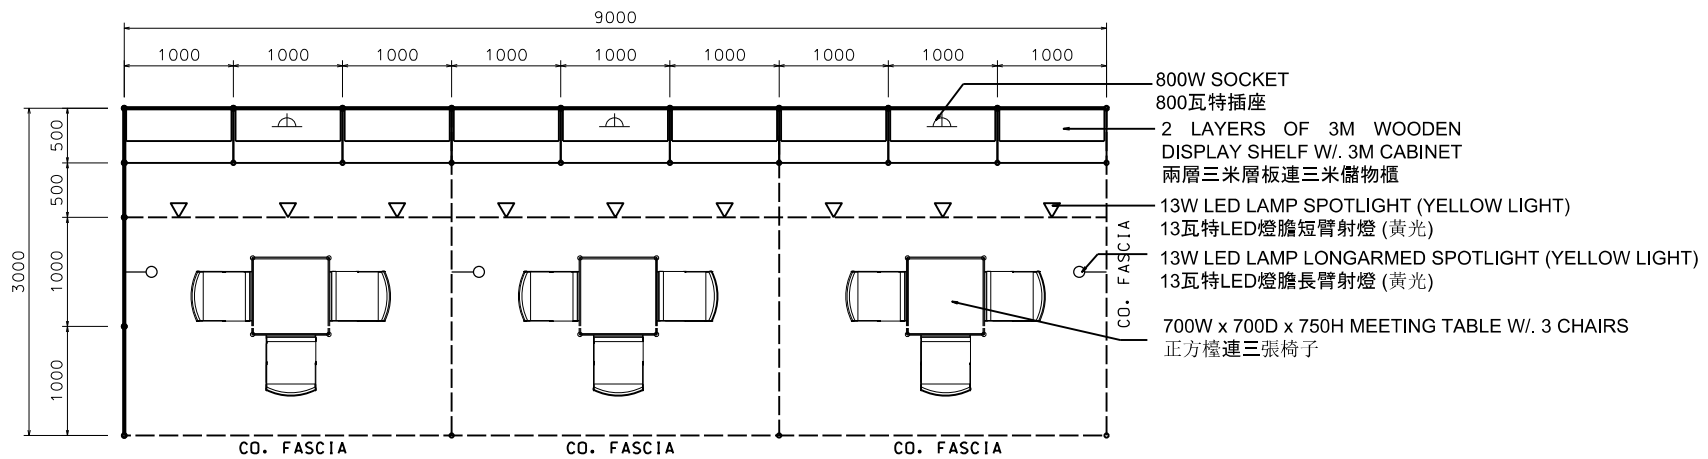

**9M x 3M Standard Booth**

九米乘三米標準攤位

PLAN

PERSPECTIVE

ELEVATION

BOOTH SPECIFICATIONS		QTY.
	1000W x 500D x 750H CABINET 儲物櫃	9
	3000W x 300D WOODEN DISPLAY SHELF 陳列架	6
	700W x 700D x 750H MEETING TABLE 正方檯	3
	BLACK LEATHER CHAIR 椅子	9
	13W LED LAMP SPOTLIGHT (YELLOW LIGHT) 13瓦特LED燈膽短臂射燈 (黃光)	9
	13W LED LAMP LONGARMED SPOTLIGHT (YELLOW LIGHT) 13瓦特LED燈膽長臂射燈 (黃光)	3
	800W SOCKET 插座	3
	CEILING BEAM 天花橫樑	15M
	RUBBISH BIN & CARPET (27sqm.) 垃圾桶 & 地毯	

\*The Hong Kong Trade Development Council reserves the right to change the configuration if necessary.  
 \*如有需要，香港貿易發展局有權更改攤位結構。

**9M x 3M Left Corner Booth**

九米乘三米左邊角位攤位

PLAN

PERSPECTIVE

ELEVATION

BOOTH SPECIFICATIONS		QTY.
	1000W x 500D x 750H CABINET 儲物櫃	9
	3000W x 300D WOODEN DISPLAY SHELF 陳列架	6
	700W x 700D x 750H MEETING TABLE 正方檯	3
	BLACK LEATHER CHAIR 椅子	9
	13W LED LAMP SPOTLIGHT (YELLOW LIGHT) 13瓦特LED燈膽短臂射燈 (黃光)	9
	13W LED LAMP LONGARMED SPOTLIGHT (YELLOW LIGHT) 13瓦特LED燈膽長臂射燈 (黃光)	3
	800W SOCKET 插座	3
	CEILING BEAM 天花橫樑	15M
	RUBBISH BIN & CARPET (27sqm.) 垃圾桶 & 地毯	

\*The Hong Kong Trade Development Council reserves the right to change the configuration if necessary.  
 \*如有需要，香港貿易發展局有權更改攤位結構。

**9M x 3M Right Corner Booth**

九米乘三米右邊角位攤位

PLAN

PERSPECTIVE

ELEVATION

BOOTH SPECIFICATIONS		QTY.
	1000W x 500D x 750H CABINET 儲物櫃	9
	3000W x 300D WOODEN DISPLAY SHELF 陳列架	6
	700W x 700D x 750H MEETING TABLE 正方檯	3
	BLACK LEATHER CHAIR 椅子	9
	13W LED LAMP SPOTLIGHT (YELLOW LIGHT) 13瓦特LED燈膽短臂射燈 (黃光)	9
	13W LED LAMP LONGARMED SPOTLIGHT (YELLOW LIGHT) 13瓦特LED燈膽長臂射燈 (黃光)	3
	800W SOCKET 插座	3
	CEILING BEAM 天花橫樑	15M
	RUBBISH BIN & CARPET (27sqm.) 垃圾桶 & 地毯	