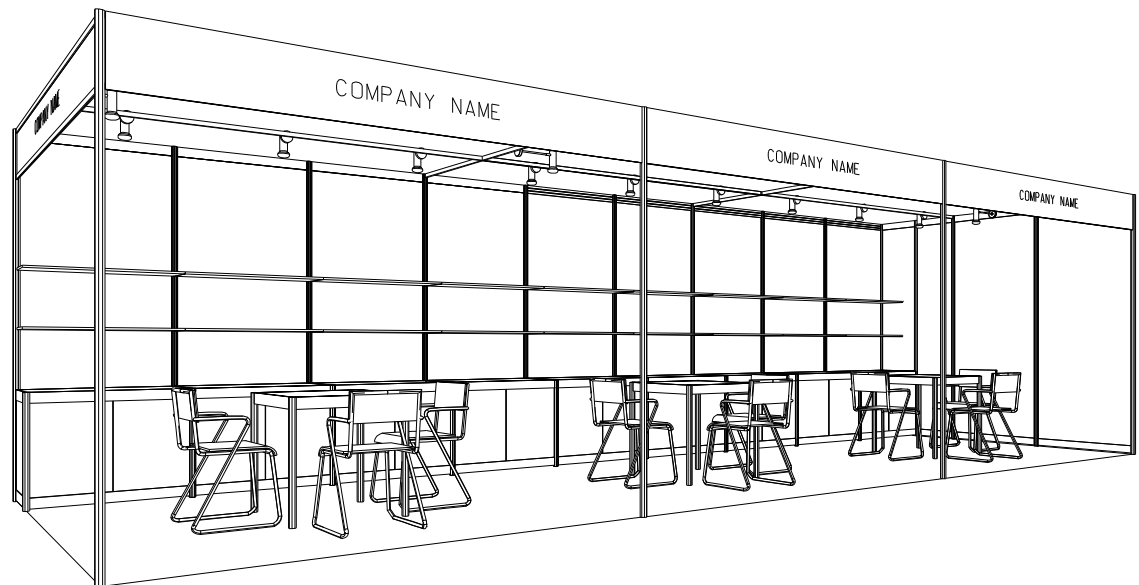

**9M x 3M Standard Booth**

九米乘三米標準攤位

PLAN

PERSPECTIVE

ELEVATION

BOOTH SPECIFICATIONS		QTY.
	1000W x 500D x 750H CABINET 儲物櫃	9
	3000W x 300D WOODEN DISPLAY SHELF 陳列架	6
	700W x 700D x 750H MEETING TABLE 正方檯	3
	BLACK LEATHER CHAIR 椅子	9
	13W LED LAMP SPOTLIGHT (YELLOW LIGHT) 13瓦特LED燈膽短臂射燈 (黃光)	9
	13W LED LAMP LONGARMED SPOTLIGHT (YELLOW LIGHT) 13瓦特LED燈膽長臂射燈 (黃光)	3
	800W SOCKET 插座	3
	CEILING BEAM 天花橫樑	15M
	RUBBISH BIN & CARPET (27sqm.) 垃圾桶 & 地毯	

\*The Hong Kong Trade Development Council reserves the right to change the configuration if necessary.  
 \*如有需要，香港貿易發展局有權更改攤位結構。

**9M x 3M Left Corner Booth**

九米乘三米左邊角位攤位

PLAN

PERSPECTIVE

ELEVATION

BOOTH SPECIFICATIONS		QTY.
	1000W x 500D x 750H CABINET 儲物櫃	9
	3000W x 300D WOODEN DISPLAY SHELF 陳列架	6
	700W x 700D x 750H MEETING TABLE 正方檯	3
	BLACK LEATHER CHAIR 椅子	9
	13W LED LAMP SPOTLIGHT (YELLOW LIGHT) 13瓦特LED燈膽短臂射燈 (黃光)	9
	13W LED LAMP LONGARMED SPOTLIGHT (YELLOW LIGHT) 13瓦特LED燈膽長臂射燈 (黃光)	3
	800W SOCKET 插座	3
	CEILING BEAM 天花橫樑	15M
	RUBBISH BIN & CARPET (27sqm.) 垃圾桶 & 地毯	

\*The Hong Kong Trade Development Council reserves the right to change the configuration if necessary.  
 \*如有需要，香港貿易發展局有權更改攤位結構。

**9M x 3M Right Corner Booth**

九米乘三米右邊角位攤位

PLAN

PERSPECTIVE

ELEVATION

BOOTH SPECIFICATIONS		QTY.
	1000W x 500D x 750H CABINET 儲物櫃	9
	3000W x 300D WOODEN DISPLAY SHELF 陳列架	6
	700W x 700D x 750H MEETING TABLE 正方檯	3
	BLACK LEATHER CHAIR 椅子	9
	13W LED LAMP SPOTLIGHT (YELLOW LIGHT) 13瓦特LED燈膽短臂射燈 (黃光)	9
	13W LED LAMP LONGARMED SPOTLIGHT (YELLOW LIGHT) 13瓦特LED燈膽長臂射燈 (黃光)	3
	800W SOCKET 插座	3
	CEILING BEAM 天花橫樑	15M
	RUBBISH BIN & CARPET (27sqm.) 垃圾桶 & 地毯	