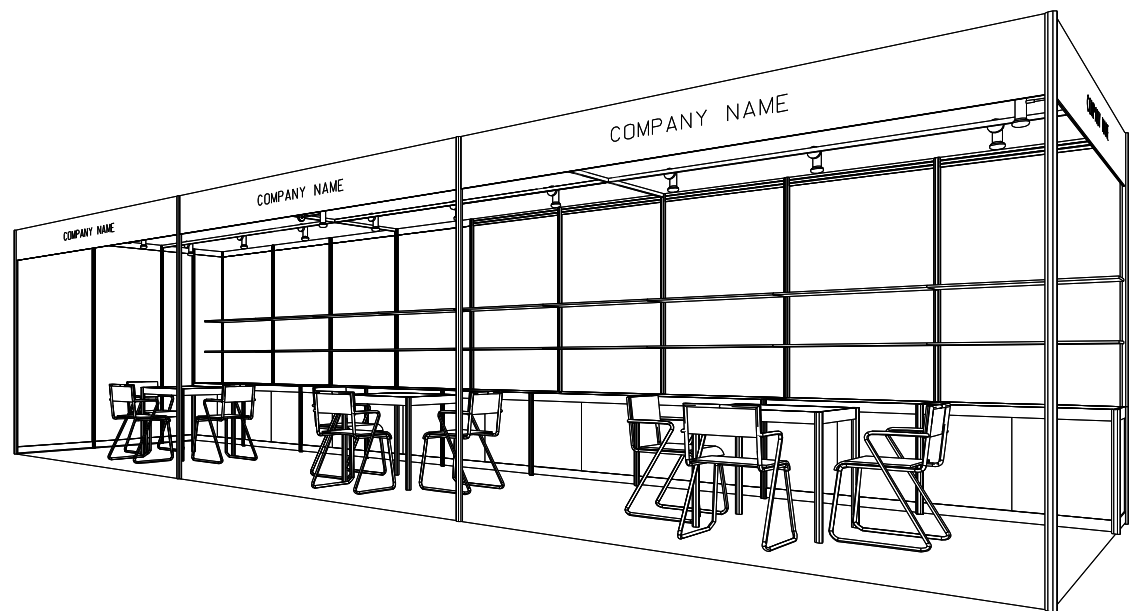

**9M x 3M Standard Booth**

九米乘三米標準攤位

PLAN

PERSPECTIVE

ELEVATION

BOOTH SPECIFICATIONS		QTY.
	1000W x 500D x 750H CABINET 儲物櫃	9
	3000W x 300D WOODEN DISPLAY SHELF 陳列架	6
	700W x 700D x 750H MEETING TABLE 正方檯	3
	BLACK LEATHER CHAIR 椅子	9
	13W LED LAMP SPOTLIGHT (YELLOW LIGHT) 13瓦特LED燈膽短臂射燈 (黃光)	9
	13W LED LAMP LONGARMED SPOTLIGHT (YELLOW LIGHT) 13瓦特LED燈膽長臂射燈 (黃光)	3
	800W SOCKET 插座	3
	CEILING BEAM 天花橫樑	15M
	RUBBISH BIN & CARPET (27sqm.) 垃圾桶 & 地毯	

\*The Hong Kong Trade Development Council reserves the right to change the configuration if necessary.  
 \*如有需要，香港貿易發展局有權更改攤位結構。

**9M x 3M Left Corner Booth**

九米乘三米左邊角位攤位

PLAN

PERSPECTIVE

ELEVATION

BOOTH SPECIFICATIONS		QTY.
	1000W x 500D x 750H CABINET 儲物櫃	9
	3000W x 300D WOODEN DISPLAY SHELF 陳列架	6
	700W x 700D x 750H MEETING TABLE 正方檯	3
	BLACK LEATHER CHAIR 椅子	9
	13W LED LAMP SPOTLIGHT (YELLOW LIGHT) 13瓦特LED燈膽短臂射燈 (黃光)	9
	13W LED LAMP LONGARMED SPOTLIGHT (YELLOW LIGHT) 13瓦特LED燈膽長臂射燈 (黃光)	3
	800W SOCKET 插座	3
	CEILING BEAM 天花橫樑	15M
	RUBBISH BIN & CARPET (27sqm.) 垃圾桶 & 地毯	

\*The Hong Kong Trade Development Council reserves the right to change the configuration if necessary.  
 \*如有需要，香港貿易發展局有權更改攤位結構。

**9M x 3M Right Corner Booth**

九米乘三米右邊角位攤位

PLAN

PERSPECTIVE

ELEVATION

BOOTH SPECIFICATIONS		QTY.
	1000W x 500D x 750H CABINET 儲物櫃	9
	3000W x 300D WOODEN DISPLAY SHELF 陳列架	6
	700W x 700D x 750H MEETING TABLE 正方檯	3
	BLACK LEATHER CHAIR 椅子	9
	13W LED LAMP SPOTLIGHT (YELLOW LIGHT) 13瓦特LED燈膽短臂射燈 (黃光)	9
	13W LED LAMP LONGARMED SPOTLIGHT (YELLOW LIGHT) 13瓦特LED燈膽長臂射燈 (黃光)	3
	800W SOCKET 插座	3
	CEILING BEAM 天花橫樑	15M
	RUBBISH BIN & CARPET (27sqm.) 垃圾桶 & 地毯	