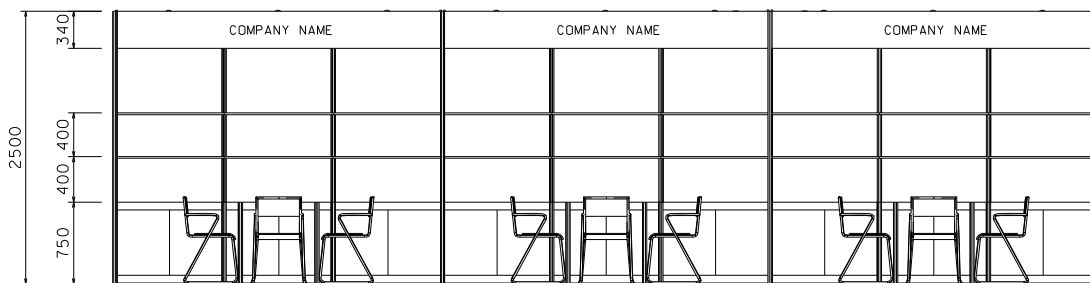

**9M x 3M Standard Booth**

九米乘三米標準攤位

PLAN

PERSPECTIVE

ELEVATION

BOOTH SPECIFICATIONS		QTY.
	1000W x 500D x 750H CABINET 儲物櫃	9
	3000W x 300D WOODEN DISPLAY SHELF 陳列架	6
	700W x 700D x 750H MEETING TABLE 正方檯	3
	BLACK LEATHER CHAIR 椅子	9
	13W LED LAMP SPOTLIGHT (YELLOW LIGHT) 13瓦特LED燈膽短臂射燈 (黃光)	9
	13W LED LAMP LONGARMED SPOTLIGHT (YELLOW LIGHT) 13瓦特LED燈膽長臂射燈 (黃光)	3
	800W SOCKET 插座	3
	CEILING BEAM 天花橫樑	15M
	RUBBISH BIN & CARPET (27sqm.) 垃圾桶 & 地毯	

\*The Hong Kong Trade Development Council reserves the right to change the configuration if necessary.  
 \*如有需要，香港貿易發展局有權更改攤位結構。

**9M x 3M Left Corner Booth**

九米乘三米左邊角位攤位

PLAN

PERSPECTIVE

ELEVATION

BOOTH SPECIFICATIONS		QTY.
	1000W x 500D x 750H CABINET 儲物櫃	9
	3000W x 300D WOODEN DISPLAY SHELF 陳列架	6
	700W x 700D x 750H MEETING TABLE 正方檯	3
	BLACK LEATHER CHAIR 椅子	9
	13W LED LAMP SPOTLIGHT (YELLOW LIGHT) 13瓦特LED燈膽短臂射燈 (黃光)	9
	13W LED LAMP LONGARMED SPOTLIGHT (YELLOW LIGHT) 13瓦特LED燈膽長臂射燈 (黃光)	3
	800W SOCKET 插座	3
	CEILING BEAM 天花橫樑	15M
	RUBBISH BIN & CARPET (27sqm.) 垃圾桶 & 地毯	

\*The Hong Kong Trade Development Council reserves the right to change the configuration if necessary.  
 \*如有需要，香港貿易發展局有權更改攤位結構。

**9M x 3M Right Corner Booth**

九米乘三米右邊角位攤位

PLAN

PERSPECTIVE

ELEVATION

BOOTH SPECIFICATIONS		QTY.
	1000W x 500D x 750H CABINET 儲物櫃	9
	3000W x 300D WOODEN DISPLAY SHELF 陳列架	6
	700W x 700D x 750H MEETING TABLE 正方檯	3
	BLACK LEATHER CHAIR 椅子	9
	13W LED LAMP SPOTLIGHT (YELLOW LIGHT) 13瓦特LED燈膽短臂射燈 (黃光)	9
	13W LED LAMP LONGARMED SPOTLIGHT (YELLOW LIGHT) 13瓦特LED燈膽長臂射燈 (黃光)	3
	800W SOCKET 插座	3
	CEILING BEAM 天花橫樑	15M
	RUBBISH BIN & CARPET (27sqm.) 垃圾桶 & 地毯	