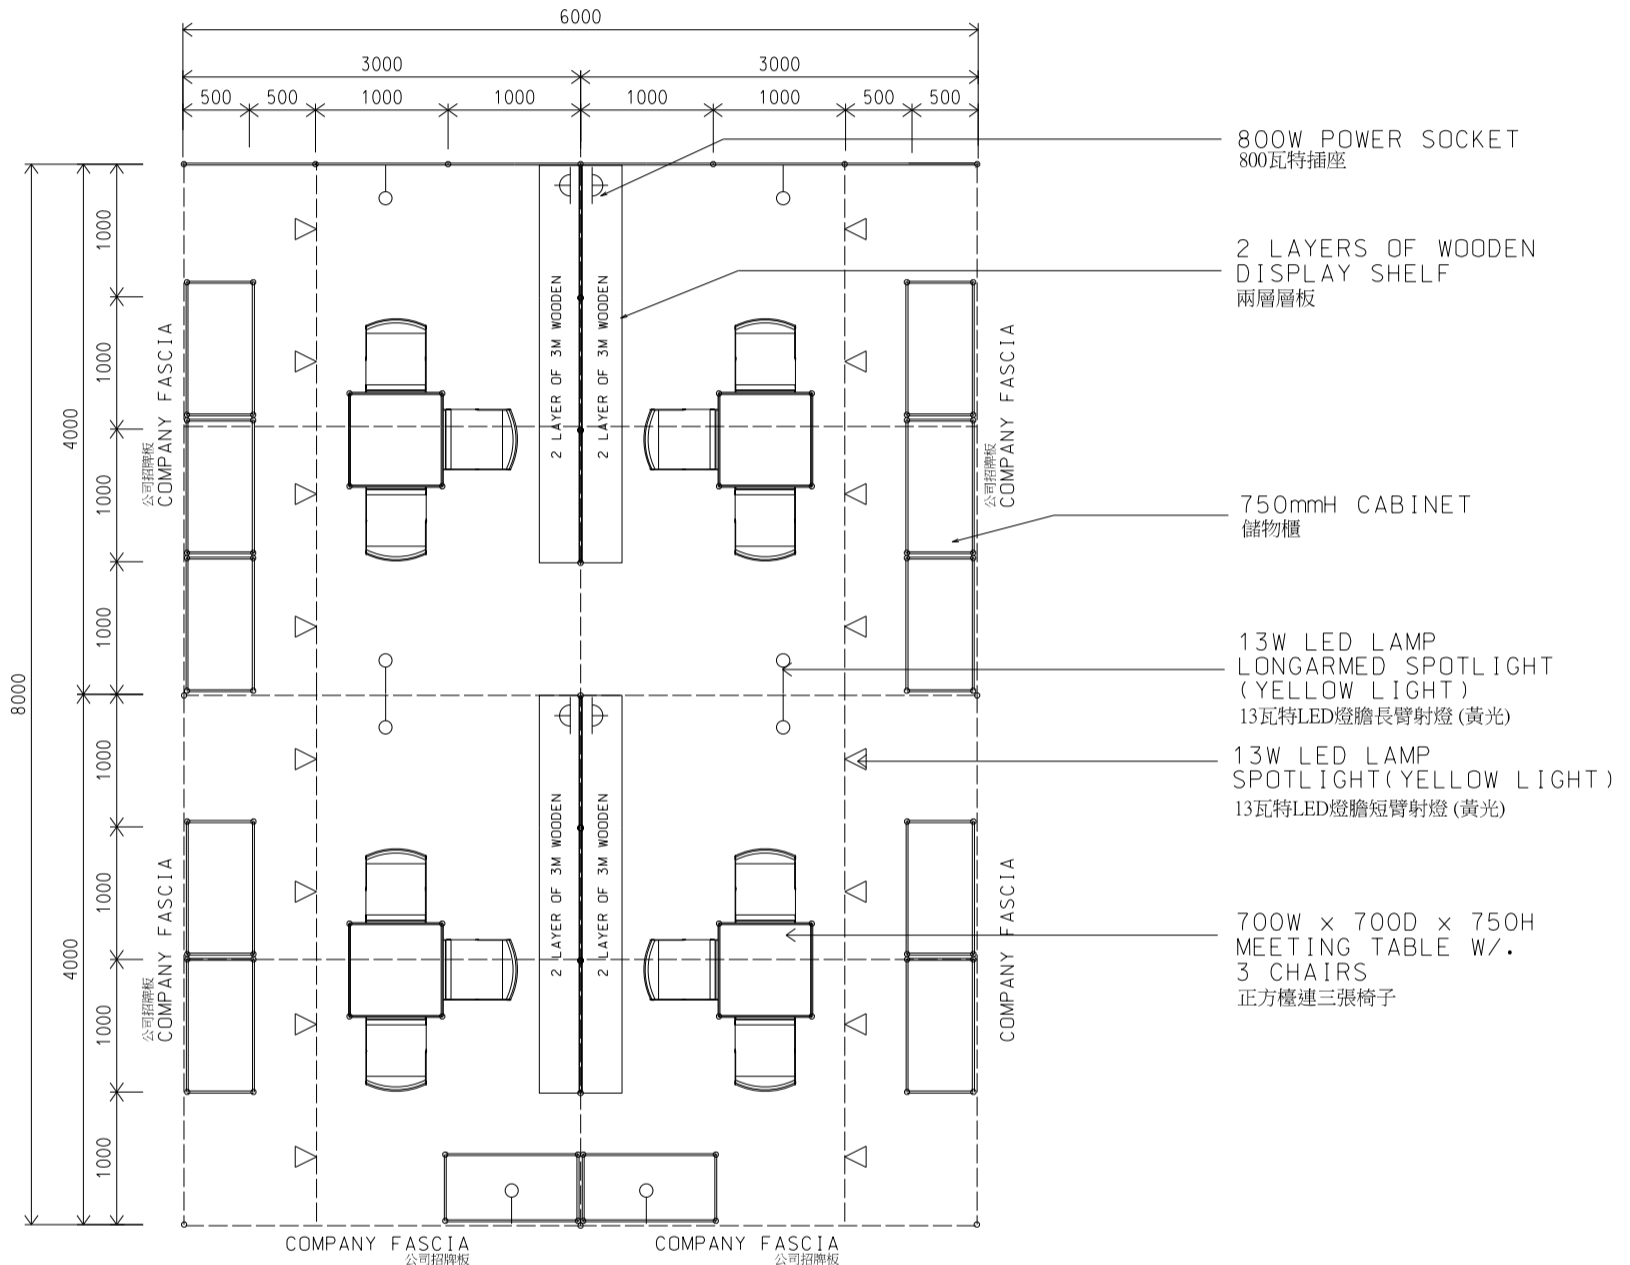

(FOR PUBLIC HALL EXHIBITORS ONLY 只供公眾館參展商選用)

Odd Size 8M x 6M Peninsula Booth

八米乘六米半島攤位

PLAN
 平面圖

BOOTH SPECIFICATIONS		QTY.
	1000W x 500D x 750H CABINET 儲物櫃	12
	3000W x 300D WOODEN DISPLAY SHELF 陳列架	8
	700W x 700D x 750H MEETING TABLE 正方檯	4
	BLACK LEATHER CHAIR 椅子	12
	13W LED LAMP SPOTLIGHT (YELLOW LIGHT) 13瓦特LED燈膽短臂射燈 (黃光)	16
	13W LED LAMP LONGARMED SPOTLIGHT (YELLOW LIGHT) 13瓦特LED燈膽長臂射燈 (黃光)	8
	800W SOCKET 插座	4
	CEILING BEAM 天花橫樑	36M
	RUBBISH BIN & CARPET (48 sqm.) 垃圾桶 & 地毯	