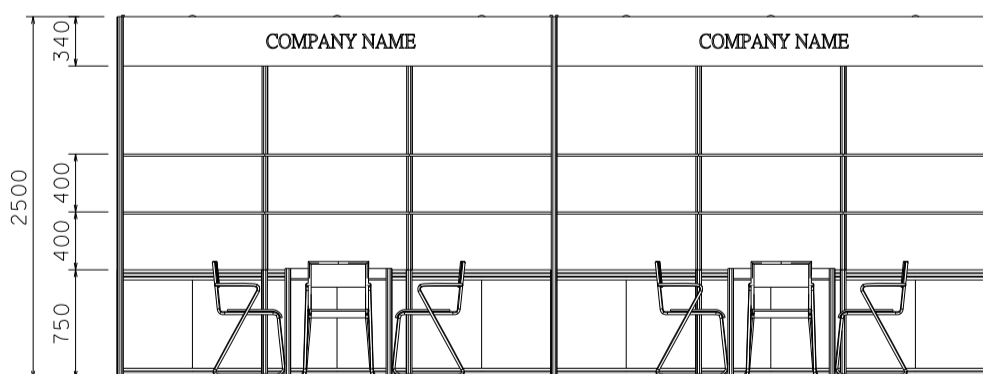

6M x 3M Standard Booth

六米乘三米標準攤位

BOOTH SPECIFICATIONS		QTY.
	1000W x 500D x 750H CABINET 儲物櫃	6
	3000W x 300D WOODEN DISPLAY SHELF 陳列架	4
	700W x 700D x 750H MEETING TABLE 正方檯	2
	BLACK LEATHER CHAIR 椅子	6
	13W LED LAMP SPOTLIGHT (YELLOW LIGHT) 13瓦特LED燈膽短臂射燈 (黃光)	6
	13W LED LAMP LONGARMED SPOTLIGHT (YELLOW LIGHT) 13瓦特LED燈膽長臂射燈 (黃光)	2
	800W SOCKET 插座	2
	CEILING BEAM 天花橫樑	9M
	RUBBISH BIN & CARPET (18sqm.) 垃圾桶 & 地毯	

*The Hong Kong Trade Development Council reserves the right to change the configuration if necessary.

*如有需要，香港貿易發展局有權更改攤位結構。

6M x 3M Left Corner Booth

六米乘三米左邊角位攤位

PLAN

PERSPECTIVE

ELEVATION

BOOTH SPECIFICATIONS		QTY.
	1000W x 500D x 750H CABINET 儲物櫃	6
	3000W x 300D WOODEN DISPLAY SHELF 陳列架	4
	700W x 700D x 750H MEETING TABLE 正方檯	2
	BLACK LEATHER CHAIR 椅子	6
	13W LED LAMP SPOTLIGHT (YELLOW LIGHT) 13瓦特LED燈膽短臂射燈 (黃光)	6
	13W LED LAMP LONGARMED SPOTLIGHT (YELLOW LIGHT) 13瓦特LED燈膽長臂射燈 (黃光)	2
	800W SOCKET 插座	2
	CEILING BEAM 天花橫樑	9M
	RUBBISH BIN & CARPET (18sqm.) 垃圾桶 & 地毯	

*The Hong Kong Trade Development Council reserves the right to change the configuration if necessary.

*如有需要，香港貿易發展局有權更改攤位結構。

6M x 3M Right Corner Booth

六米乘三米右邊角位攤位

BOOTH SPECIFICATIONS		QTY.
	1000W x 500D x 750H CABINET 儲物櫃	6
	3000W x 300D WOODEN DISPLAY SHELF 陳列架	4
	700W x 700D x 750H MEETING TABLE 正方檯	2
	BLACK LEATHER CHAIR 椅子	6
	13W LED LAMP SPOTLIGHT (YELLOW LIGHT) 13瓦特LED燈膽短臂射燈 (黃光)	6
	13W LED LAMP LONGARMED SPOTLIGHT (YELLOW LIGHT) 13瓦特LED燈膽長臂射燈 (黃光)	2
	800W SOCKET 插座	2
	CEILING BEAM 天花橫樑	9M
	RUBBISH BIN & CARPET (18sqm.) 垃圾桶 & 地毯	