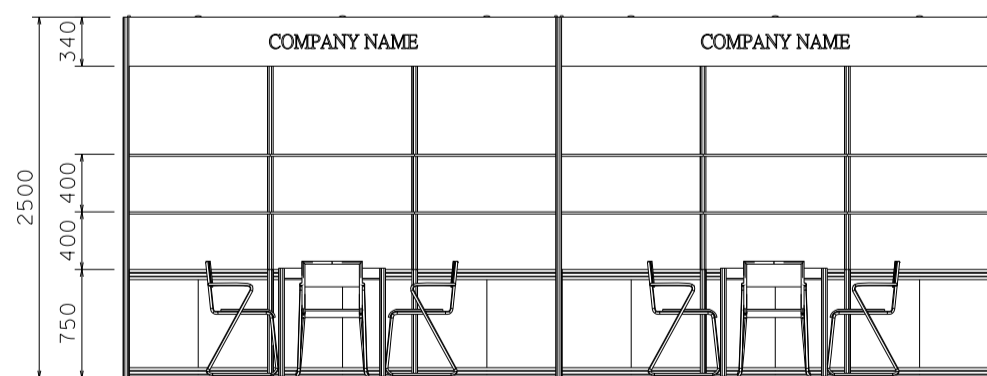

6M x 3M Standard Booth

六米乘三米標準攤位

BOOTH SPECIFICATIONS		QTY.
	1000W x 500D x 750H CABINET 儲物櫃	6
	3000W x 300D WOODEN DISPLAY SHELF 陳列架	4
	700W x 700D x 750H MEETING TABLE 正方檯	2
	BLACK LEATHER CHAIR 椅子	6
	13W LED LAMP SPOTLIGHT (YELLOW LIGHT) 13瓦特LED燈膽短臂射燈 (黃光)	6
	13W LED LAMP LONGARMED SPOTLIGHT (YELLOW LIGHT) 13瓦特LED燈膽長臂射燈 (黃光)	2
	800W SOCKET 插座	2
	CEILING BEAM 天花橫樑	9M
	RUBBISH BIN & CARPET (18sqm.) 垃圾桶 & 地毯	

*The Hong Kong Trade Development Council reserves the right to change the configuration if necessary.

*如有需要，香港貿易發展局有權更改攤位結構。

6M x 3M Left Corner Booth

六米乘三米左邊角位攤位

PLAN

PERSPECTIVE

ELEVATION

BOOTH SPECIFICATIONS		QTY.
	1000W x 500D x 750H CABINET 儲物櫃	6
	3000W x 300D WOODEN DISPLAY SHELF 陳列架	4
	700W x 700D x 750H MEETING TABLE 正方檯	2
	BLACK LEATHER CHAIR 椅子	6
	13W LED LAMP SPOTLIGHT (YELLOW LIGHT) 13瓦特LED燈膽短臂射燈 (黃光)	6
	13W LED LAMP LONGARMED SPOTLIGHT (YELLOW LIGHT) 13瓦特LED燈膽長臂射燈 (黃光)	2
	800W SOCKET 插座	2
	CEILING BEAM 天花橫樑	9M
	RUBBISH BIN & CARPET (18sqm.) 垃圾桶 & 地毯	

*The Hong Kong Trade Development Council reserves the right to change the configuration if necessary.

*如有需要，香港貿易發展局有權更改攤位結構。

6M x 3M Right Corner Booth

六米乘三米右邊角位攤位

BOOTH SPECIFICATIONS		QTY.
	1000W x 500D x 750H CABINET 儲物櫃	6
	3000W x 300D WOODEN DISPLAY SHELF 陳列架	4
	700W x 700D x 750H MEETING TABLE 正方檯	2
	BLACK LEATHER CHAIR 椅子	6
	13W LED LAMP SPOTLIGHT (YELLOW LIGHT) 13瓦特LED燈膽短臂射燈 (黃光)	6
	13W LED LAMP LONGARMED SPOTLIGHT (YELLOW LIGHT) 13瓦特LED燈膽長臂射燈 (黃光)	2
	800W SOCKET 插座	2
	CEILING BEAM 天花橫樑	9M
	RUBBISH BIN & CARPET (18sqm.) 垃圾桶 & 地毯	