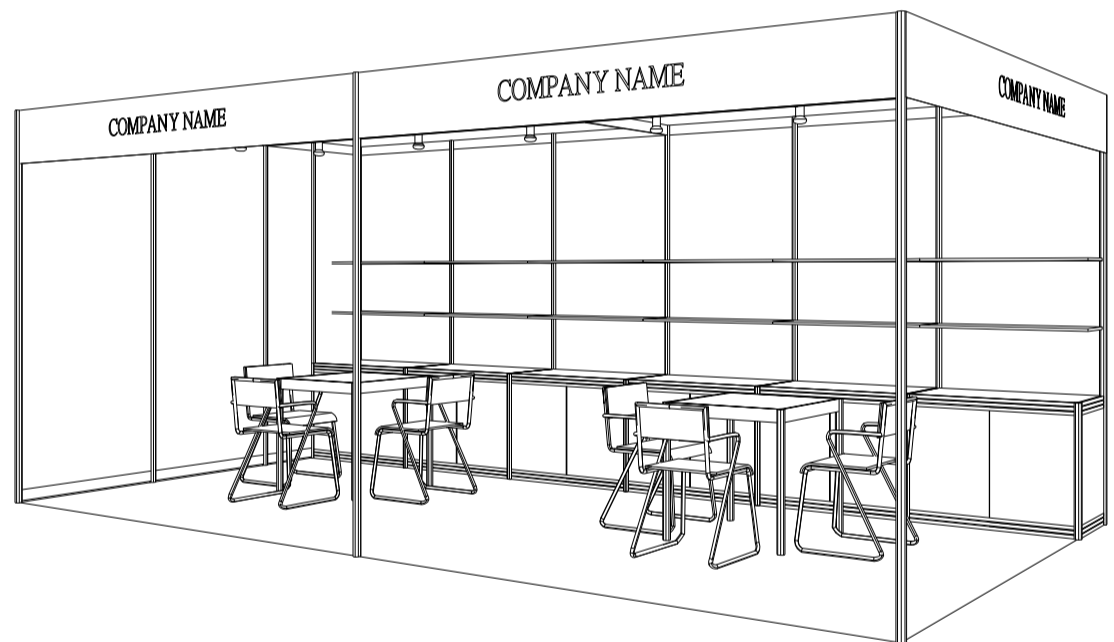

6M x 3M Standard Booth

六米乘三米標準攤位

BOOTH SPECIFICATIONS		QTY.
	1000W x 500D x 750H CABINET 儲物櫃	6
	3000W x 300D WOODEN DISPLAY SHELF 陳列架	4
	700W x 700D x 750H MEETING TABLE 正方檯	2
	BLACK LEATHER CHAIR 椅子	6
	13W LED LAMP SPOTLIGHT (YELLOW LIGHT) 13瓦特LED燈膽短臂射燈 (黃光)	6
	13W LED LAMP LONGARMED SPOTLIGHT (YELLOW LIGHT) 13瓦特LED燈膽長臂射燈 (黃光)	2
	800W SOCKET 插座	2
	CEILING BEAM 天花橫樑	9M
	RUBBISH BIN & CARPET (18sqm.) 垃圾桶 & 地毯	

*The Hong Kong Trade Development Council reserves the right to change the configuration if necessary.

*如有需要，香港貿易發展局有權更改攤位結構。

6M x 3M Left Corner Booth

六米乘三米左邊角位攤位

PLAN

PERSPECTIVE

ELEVATION

BOOTH SPECIFICATIONS		QTY.
	1000W x 500D x 750H CABINET 儲物櫃	6
	3000W x 300D WOODEN DISPLAY SHELF 陳列架	4
	700W x 700D x 750H MEETING TABLE 正方檯	2
	BLACK LEATHER CHAIR 椅子	6
	13W LED LAMP SPOTLIGHT (YELLOW LIGHT) 13瓦特LED燈膽短臂射燈 (黃光)	6
	13W LED LAMP LONGARMED SPOTLIGHT (YELLOW LIGHT) 13瓦特LED燈膽長臂射燈 (黃光)	2
	800W SOCKET 插座	2
	CEILING BEAM 天花橫樑	9M
	RUBBISH BIN & CARPET (18sqm.) 垃圾桶 & 地毯	

*The Hong Kong Trade Development Council reserves the right to change the configuration if necessary.

*如有需要，香港貿易發展局有權更改攤位結構。

6M x 3M Right Corner Booth

六米乘三米右邊角位攤位

BOOTH SPECIFICATIONS		QTY.
	1000W x 500D x 750H CABINET 儲物櫃	6
	3000W x 300D WOODEN DISPLAY SHELF 陳列架	4
	700W x 700D x 750H MEETING TABLE 正方檯	2
	BLACK LEATHER CHAIR 椅子	6
	13W LED LAMP SPOTLIGHT (YELLOW LIGHT) 13瓦特LED燈膽短臂射燈 (黃光)	6
	13W LED LAMP LONGARMED SPOTLIGHT (YELLOW LIGHT) 13瓦特LED燈膽長臂射燈 (黃光)	2
	800W SOCKET 插座	2
	CEILING BEAM 天花橫樑	9M
	RUBBISH BIN & CARPET (18sqm.) 垃圾桶 & 地毯	