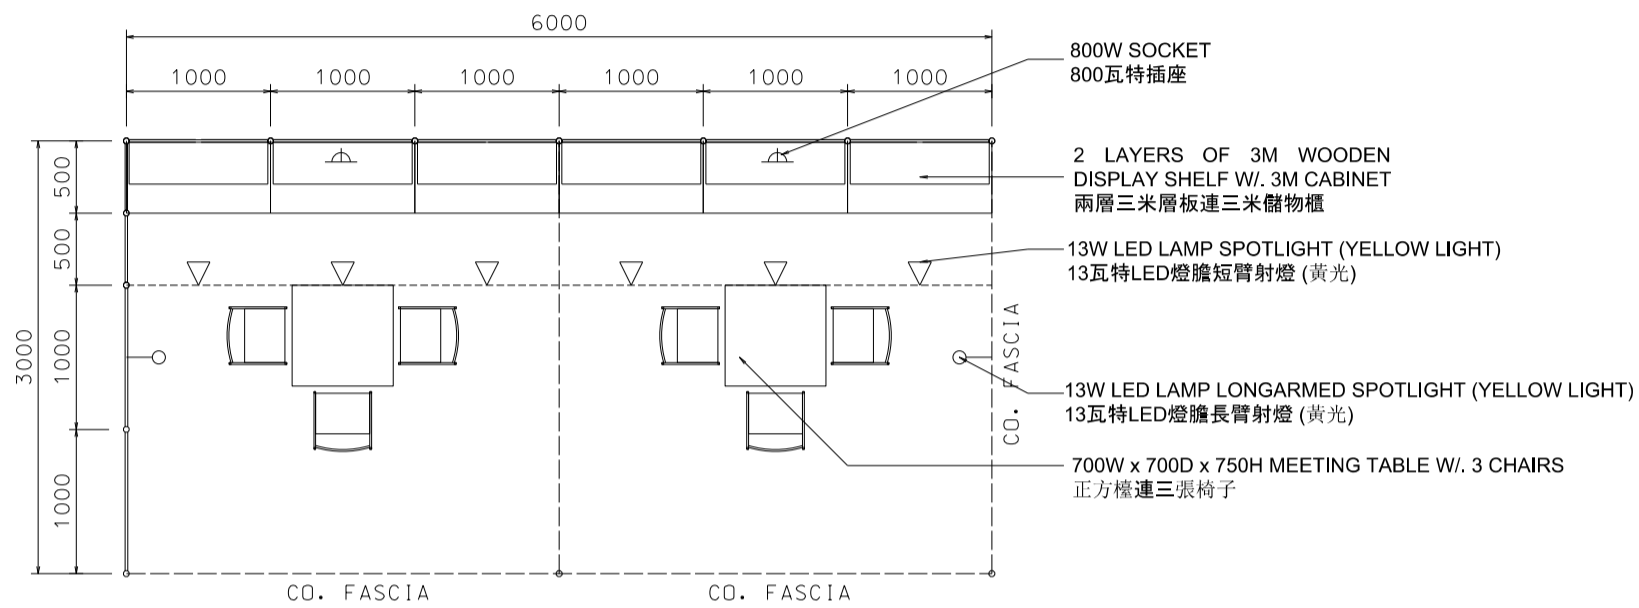

6M x 3M Standard Booth

六米乘三米標準攤位

BOOTH SPECIFICATIONS		QTY.
	1000W x 500D x 750H CABINET 儲物櫃	6
	3000W x 300D WOODEN DISPLAY SHELF 陳列架	4
	700W x 700D x 750H MEETING TABLE 正方檯	2
	BLACK LEATHER CHAIR 椅子	6
	13W LED LAMP SPOTLIGHT (YELLOW LIGHT) 13瓦特LED燈膽短臂射燈 (黃光)	6
	13W LED LAMP LONGARMED SPOTLIGHT (YELLOW LIGHT) 13瓦特LED燈膽長臂射燈 (黃光)	2
	800W SOCKET 插座	2
	CEILING BEAM 天花橫樑	9M
	RUBBISH BIN & CARPET (18sqm.) 垃圾桶 & 地毯	

*The Hong Kong Trade Development Council reserves the right to change the configuration if necessary.

*如有需要，香港貿易發展局有權更改攤位結構。

6M x 3M Left Corner Booth

六米乘三米左邊角位攤位

PLAN

PERSPECTIVE

ELEVATION

BOOTH SPECIFICATIONS		QTY.
	1000W x 500D x 750H CABINET 儲物櫃	6
	3000W x 300D WOODEN DISPLAY SHELF 陳列架	4
	700W x 700D x 750H MEETING TABLE 正方檯	2
	BLACK LEATHER CHAIR 椅子	6
	13W LED LAMP SPOTLIGHT (YELLOW LIGHT) 13瓦特LED燈膽短臂射燈 (黃光)	6
	13W LED LAMP LONGARMED SPOTLIGHT (YELLOW LIGHT) 13瓦特LED燈膽長臂射燈 (黃光)	2
	800W SOCKET 插座	2
	CEILING BEAM 天花橫樑	9M
	RUBBISH BIN & CARPET (18sqm.) 垃圾桶 & 地毯	

*The Hong Kong Trade Development Council reserves the right to change the configuration if necessary.

*如有需要，香港貿易發展局有權更改攤位結構。

6M x 3M Right Corner Booth

六米乘三米右邊角位攤位

BOOTH SPECIFICATIONS		QTY.
	1000W x 500D x 750H CABINET 儲物櫃	6
	3000W x 300D WOODEN DISPLAY SHELF 陳列架	4
	700W x 700D x 750H MEETING TABLE 正方檯	2
	BLACK LEATHER CHAIR 椅子	6
	13W LED LAMP SPOTLIGHT (YELLOW LIGHT) 13瓦特LED燈膽短臂射燈 (黃光)	6
	13W LED LAMP LONGARMED SPOTLIGHT (YELLOW LIGHT) 13瓦特LED燈膽長臂射燈 (黃光)	2
	800W SOCKET 插座	2
	CEILING BEAM 天花橫樑	9M
	RUBBISH BIN & CARPET (18sqm.) 垃圾桶 & 地毯	