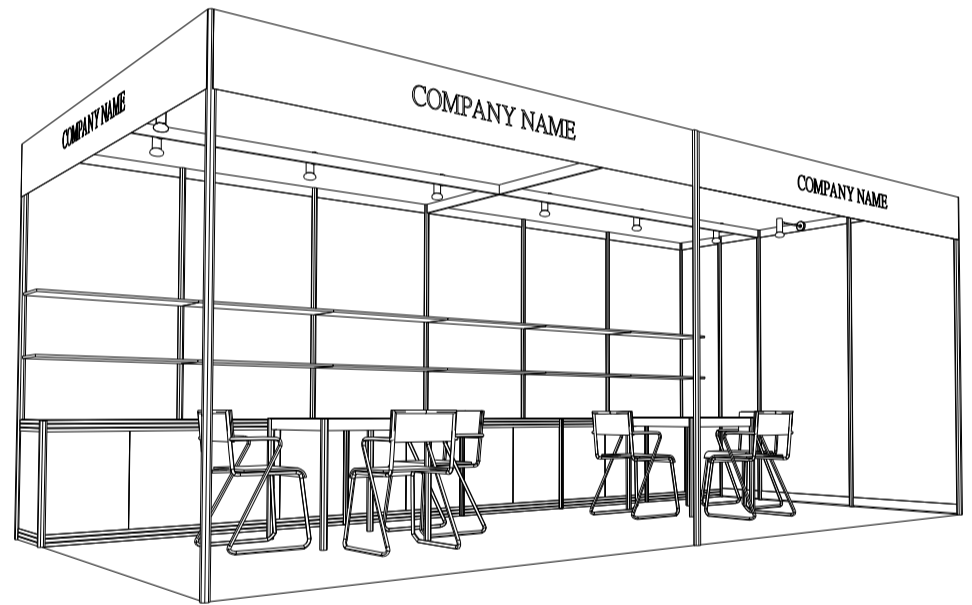

6M x 3M Standard Booth

六米乘三米標準攤位

BOOTH SPECIFICATIONS		QTY.
	1000W x 500D x 750H CABINET 儲物櫃	6
	3000W x 300D WOODEN DISPLAY SHELF 陳列架	4
	700W x 700D x 750H MEETING TABLE 正方檯	2
	BLACK LEATHER CHAIR 椅子	6
	13W LED LAMP SPOTLIGHT (YELLOW LIGHT) 13瓦特LED燈膽短臂射燈 (黃光)	6
	13W LED LAMP LONGARMED SPOTLIGHT (YELLOW LIGHT) 13瓦特LED燈膽長臂射燈 (黃光)	2
	800W SOCKET 插座	2
	CEILING BEAM 天花橫樑	9M
	RUBBISH BIN & CARPET (18sqm.) 垃圾桶 & 地毯	

*The Hong Kong Trade Development Council reserves the right to change the configuration if necessary.

*如有需要，香港貿易發展局有權更改攤位結構。

6M x 3M Left Corner Booth

六米乘三米左邊角位攤位

PLAN

PERSPECTIVE

ELEVATION

BOOTH SPECIFICATIONS		QTY.
	1000W x 500D x 750H CABINET 儲物櫃	6
	3000W x 300D WOODEN DISPLAY SHELF 陳列架	4
	700W x 700D x 750H MEETING TABLE 正方檯	2
	BLACK LEATHER CHAIR 椅子	6
	13W LED LAMP SPOTLIGHT (YELLOW LIGHT) 13瓦特LED燈膽短臂射燈 (黃光)	6
	13W LED LAMP LONGARMED SPOTLIGHT (YELLOW LIGHT) 13瓦特LED燈膽長臂射燈 (黃光)	2
	800W SOCKET 插座	2
	CEILING BEAM 天花橫樑	9M
	RUBBISH BIN & CARPET (18sqm.) 垃圾桶 & 地毯	

*The Hong Kong Trade Development Council reserves the right to change the configuration if necessary.

*如有需要，香港貿易發展局有權更改攤位結構。

6M x 3M Right Corner Booth

六米乘三米右邊角位攤位

BOOTH SPECIFICATIONS		QTY.
	1000W x 500D x 750H CABINET 儲物櫃	6
	3000W x 300D WOODEN DISPLAY SHELF 陳列架	4
	700W x 700D x 750H MEETING TABLE 正方檯	2
	BLACK LEATHER CHAIR 椅子	6
	13W LED LAMP SPOTLIGHT (YELLOW LIGHT) 13瓦特LED燈膽短臂射燈 (黃光)	6
	13W LED LAMP LONGARMED SPOTLIGHT (YELLOW LIGHT) 13瓦特LED燈膽長臂射燈 (黃光)	2
	800W SOCKET 插座	2
	CEILING BEAM 天花橫樑	9M
	RUBBISH BIN & CARPET (18sqm.) 垃圾桶 & 地毯	