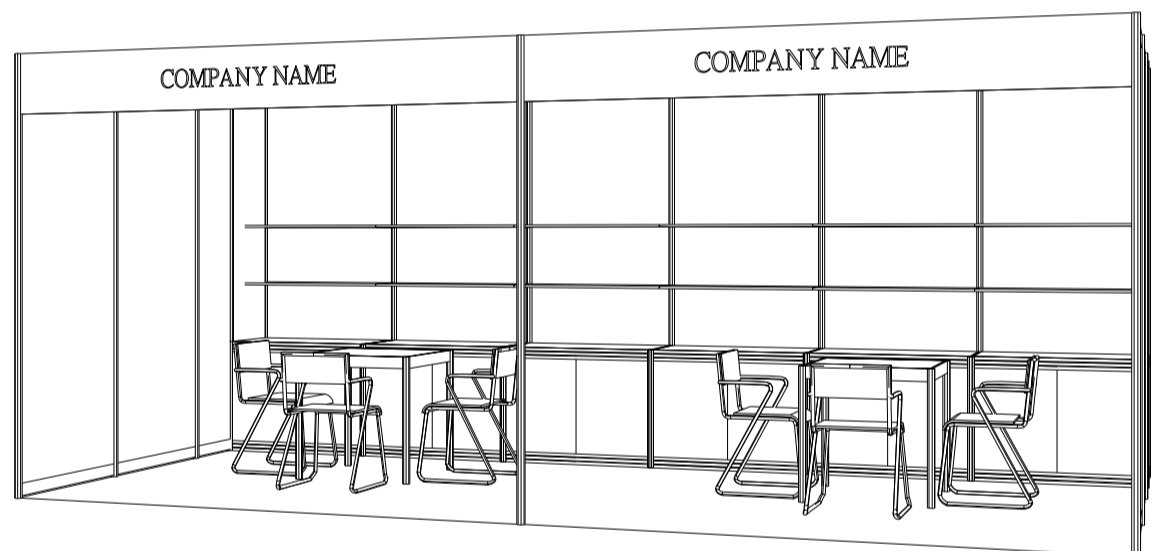

6M x 3M Standard Booth

六米乘三米標準攤位

BOOTH SPECIFICATIONS		QTY.
	1000W x 500D x 750H CABINET 儲物櫃	6
	3000W x 300D WOODEN DISPLAY SHELF 陳列架	4
	700W x 700D x 750H MEETING TABLE 正方檯	2
	BLACK LEATHER CHAIR 椅子	6
	13W LED LAMP SPOTLIGHT (YELLOW LIGHT) 13瓦特LED燈膽短臂射燈 (黃光)	6
	13W LED LAMP LONGARMED SPOTLIGHT (YELLOW LIGHT) 13瓦特LED燈膽長臂射燈 (黃光)	2
	800W SOCKET 插座	2
	CEILING BEAM 天花橫樑	9M
	RUBBISH BIN & CARPET (18sqm.) 垃圾桶 & 地毯	

*The Hong Kong Trade Development Council reserves the right to change the configuration if necessary.

*如有需要，香港貿易發展局有權更改攤位結構。

6M x 3M Left Corner Booth

六米乘三米左邊角位攤位

PLAN

PERSPECTIVE

ELEVATION

BOOTH SPECIFICATIONS		QTY.
	1000W x 500D x 750H CABINET 儲物櫃	6
	3000W x 300D WOODEN DISPLAY SHELF 陳列架	4
	700W x 700D x 750H MEETING TABLE 正方檯	2
	BLACK LEATHER CHAIR 椅子	6
	13W LED LAMP SPOTLIGHT (YELLOW LIGHT) 13瓦特LED燈膽短臂射燈 (黃光)	6
	13W LED LAMP LONGARMED SPOTLIGHT (YELLOW LIGHT) 13瓦特LED燈膽長臂射燈 (黃光)	2
	800W SOCKET 插座	2
	CEILING BEAM 天花橫樑	9M
	RUBBISH BIN & CARPET (18sqm.) 垃圾桶 & 地毯	

*The Hong Kong Trade Development Council reserves the right to change the configuration if necessary.

*如有需要，香港貿易發展局有權更改攤位結構。

6M x 3M Right Corner Booth

六米乘三米右邊角位攤位

BOOTH SPECIFICATIONS		QTY.
	1000W x 500D x 750H CABINET 儲物櫃	6
	3000W x 300D WOODEN DISPLAY SHELF 陳列架	4
	700W x 700D x 750H MEETING TABLE 正方檯	2
	BLACK LEATHER CHAIR 椅子	6
	13W LED LAMP SPOTLIGHT (YELLOW LIGHT) 13瓦特LED燈膽短臂射燈 (黃光)	6
	13W LED LAMP LONGARMED SPOTLIGHT (YELLOW LIGHT) 13瓦特LED燈膽長臂射燈 (黃光)	2
	800W SOCKET 插座	2
	CEILING BEAM 天花橫樑	9M
	RUBBISH BIN & CARPET (18sqm.) 垃圾桶 & 地毯	