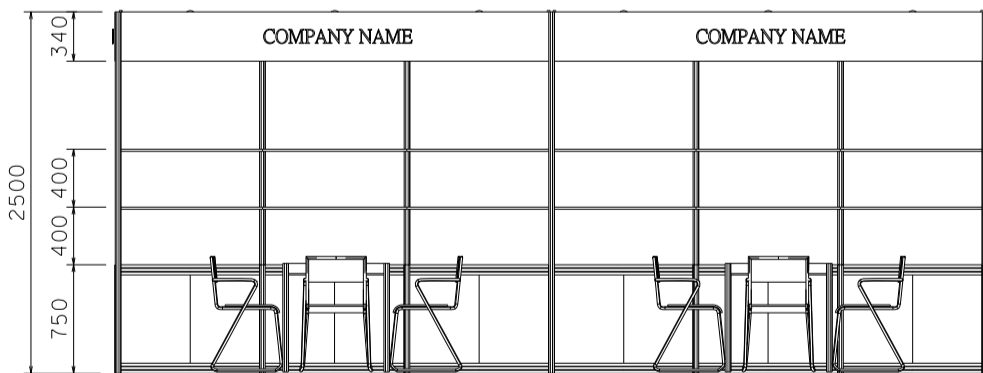

6M x 3M Standard Booth

六米乘三米標準攤位

BOOTH SPECIFICATIONS		QTY.
	1000W x 500D x 750H CABINET 儲物櫃	6
	3000W x 300D WOODEN DISPLAY SHELF 陳列架	4
	700W x 700D x 750H MEETING TABLE 正方檯	2
	BLACK LEATHER CHAIR 椅子	6
	13W LED LAMP SPOTLIGHT (YELLOW LIGHT) 13瓦特LED燈膽短臂射燈 (黃光)	6
	13W LED LAMP LONGARMED SPOTLIGHT (YELLOW LIGHT) 13瓦特LED燈膽長臂射燈 (黃光)	2
	800W SOCKET 插座	2
	CEILING BEAM 天花橫樑	9M
	RUBBISH BIN & CARPET (18sqm.) 垃圾桶 & 地毯	

*The Hong Kong Trade Development Council reserves the right to change the configuration if necessary.

*如有需要，香港貿易發展局有權更改攤位結構。

6M x 3M Left Corner Booth

六米乘三米左邊角位攤位

PLAN

PERSPECTIVE

ELEVATION

BOOTH SPECIFICATIONS		QTY.
	1000W x 500D x 750H CABINET 儲物櫃	6
	3000W x 300D WOODEN DISPLAY SHELF 陳列架	4
	700W x 700D x 750H MEETING TABLE 正方檯	2
	BLACK LEATHER CHAIR 椅子	6
	13W LED LAMP SPOTLIGHT (YELLOW LIGHT) 13瓦特LED燈膽短臂射燈 (黃光)	6
	13W LED LAMP LONGARMED SPOTLIGHT (YELLOW LIGHT) 13瓦特LED燈膽長臂射燈 (黃光)	2
	800W SOCKET 插座	2
	CEILING BEAM 天花橫樑	9M
	RUBBISH BIN & CARPET (18sqm.) 垃圾桶 & 地毯	

*The Hong Kong Trade Development Council reserves the right to change the configuration if necessary.

*如有需要，香港貿易發展局有權更改攤位結構。

6M x 3M Right Corner Booth

六米乘三米右邊角位攤位

BOOTH SPECIFICATIONS		QTY.
	1000W x 500D x 750H CABINET 儲物櫃	6
	3000W x 300D WOODEN DISPLAY SHELF 陳列架	4
	700W x 700D x 750H MEETING TABLE 正方檯	2
	BLACK LEATHER CHAIR 椅子	6
	13W LED LAMP SPOTLIGHT (YELLOW LIGHT) 13瓦特LED燈膽短臂射燈 (黃光)	6
	13W LED LAMP LONGARMED SPOTLIGHT (YELLOW LIGHT) 13瓦特LED燈膽長臂射燈 (黃光)	2
	800W SOCKET 插座	2
	CEILING BEAM 天花橫樑	9M
	RUBBISH BIN & CARPET (18sqm.) 垃圾桶 & 地毯	