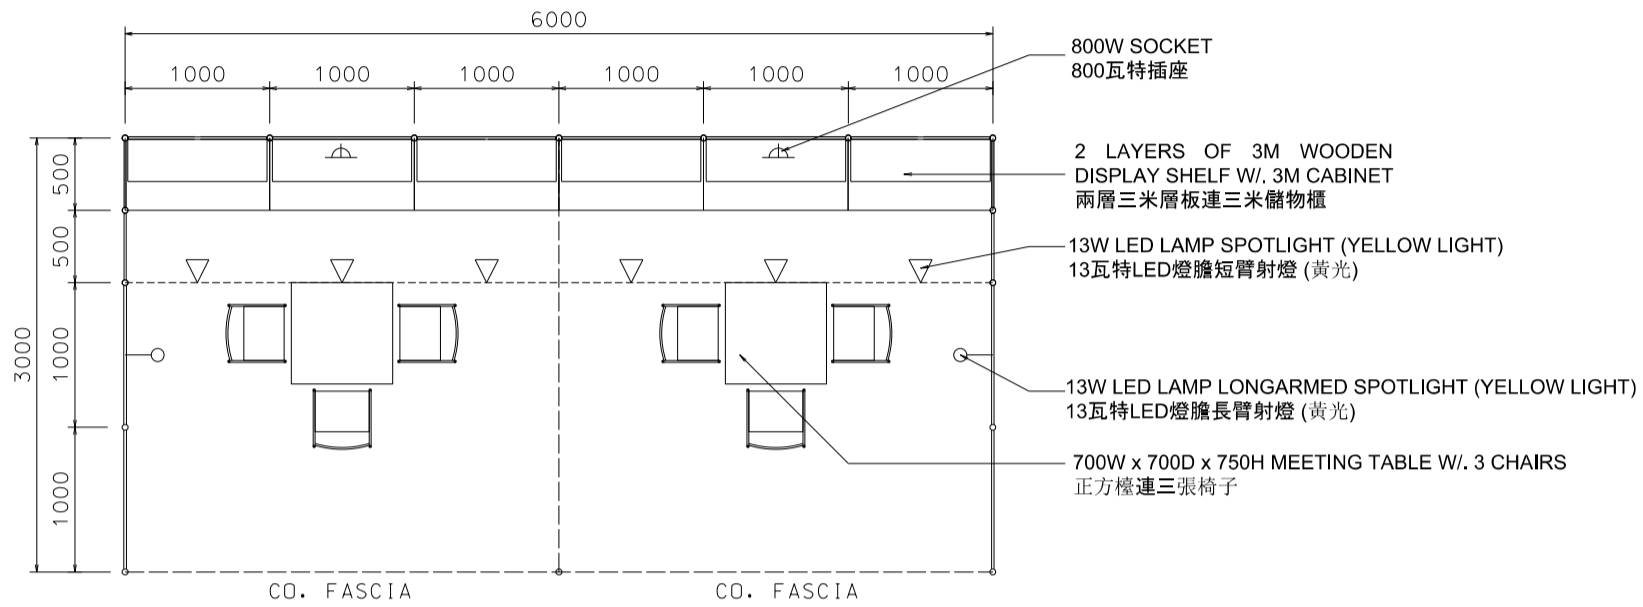

6M x 3M Standard Booth

六米乘三米標準攤位

BOOTH SPECIFICATIONS		QTY.
	1000W x 500D x 750H CABINET 儲物櫃	6
	3000W x 300D WOODEN DISPLAY SHELF 陳列架	4
	700W x 700D x 750H MEETING TABLE 正方檯	2
	BLACK LEATHER CHAIR 椅子	6
	13W LED LAMP SPOTLIGHT (YELLOW LIGHT) 13瓦特LED燈膽短臂射燈 (黃光)	6
	13W LED LAMP LONGARMED SPOTLIGHT (YELLOW LIGHT) 13瓦特LED燈膽長臂射燈 (黃光)	2
	800W SOCKET 插座	2
	CEILING BEAM 天花橫樑	9M
	RUBBISH BIN & CARPET (18sqm.) 垃圾桶 & 地毯	

*The Hong Kong Trade Development Council reserves the right to change the configuration if necessary.

*如有需要，香港貿易發展局有權更改攤位結構。

6M x 3M Left Corner Booth

六米乘三米左邊角位攤位

PLAN

PERSPECTIVE

ELEVATION

BOOTH SPECIFICATIONS		QTY.
	1000W x 500D x 750H CABINET 儲物櫃	6
	3000W x 300D WOODEN DISPLAY SHELF 陳列架	4
	700W x 700D x 750H MEETING TABLE 正方檯	2
	BLACK LEATHER CHAIR 椅子	6
	13W LED LAMP SPOTLIGHT (YELLOW LIGHT) 13瓦特LED燈膽短臂射燈 (黃光)	6
	13W LED LAMP LONGARMED SPOTLIGHT (YELLOW LIGHT) 13瓦特LED燈膽長臂射燈 (黃光)	2
	800W SOCKET 插座	2
	CEILING BEAM 天花橫樑	9M
	RUBBISH BIN & CARPET (18sqm.) 垃圾桶 & 地毯	

*The Hong Kong Trade Development Council reserves the right to change the configuration if necessary.

*如有需要，香港貿易發展局有權更改攤位結構。

6M x 3M Right Corner Booth

六米乘三米右邊角位攤位

BOOTH SPECIFICATIONS		QTY.
	1000W x 500D x 750H CABINET 儲物櫃	6
	3000W x 300D WOODEN DISPLAY SHELF 陳列架	4
	700W x 700D x 750H MEETING TABLE 正方檯	2
	BLACK LEATHER CHAIR 椅子	6
	13W LED LAMP SPOTLIGHT (YELLOW LIGHT) 13瓦特LED燈膽短臂射燈 (黃光)	6
	13W LED LAMP LONGARMED SPOTLIGHT (YELLOW LIGHT) 13瓦特LED燈膽長臂射燈 (黃光)	2
	800W SOCKET 插座	2
	CEILING BEAM 天花橫樑	9M
	RUBBISH BIN & CARPET (18sqm.) 垃圾桶 & 地毯	