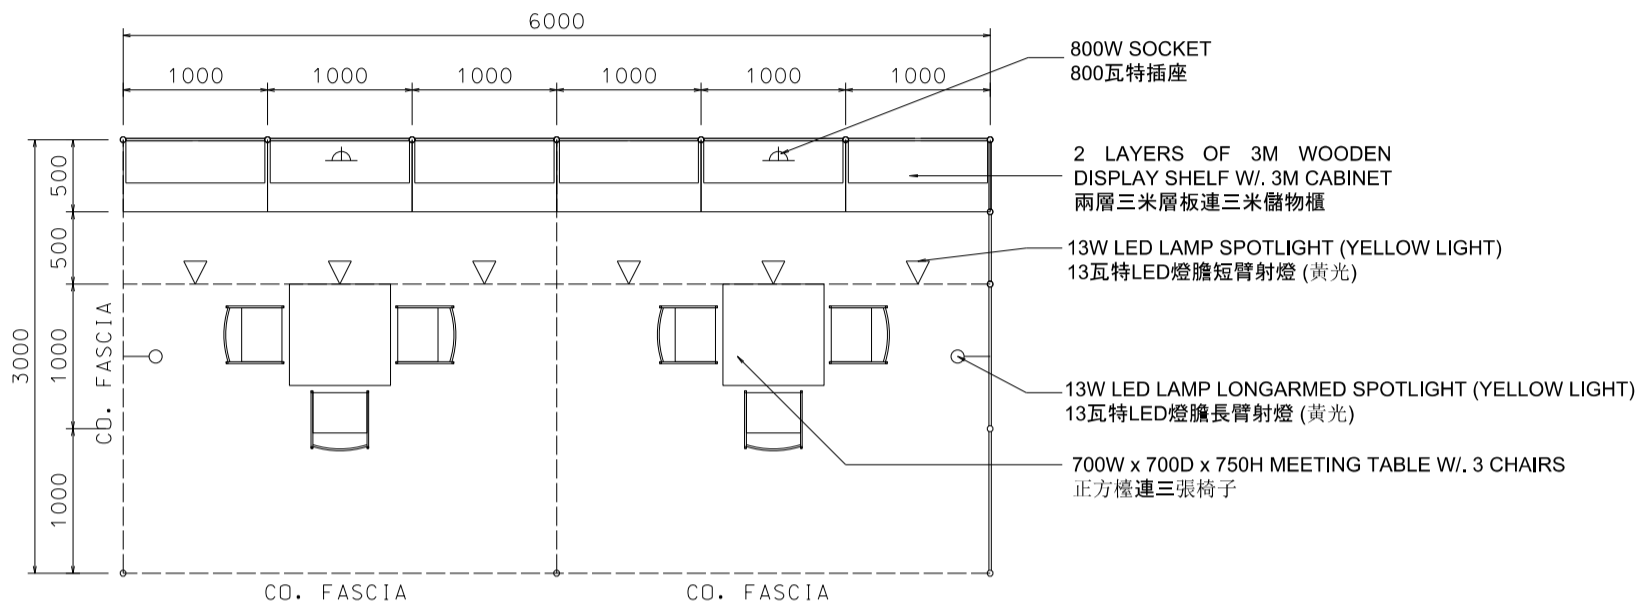

6M x 3M Standard Booth

六米乘三米標準攤位

BOOTH SPECIFICATIONS		QTY.
	1000W x 500D x 750H CABINET 儲物櫃	6
	3000W x 300D WOODEN DISPLAY SHELF 陳列架	4
	700W x 700D x 750H MEETING TABLE 正方檯	2
	BLACK LEATHER CHAIR 椅子	6
	13W LED LAMP SPOTLIGHT (YELLOW LIGHT) 13瓦特LED燈膽短臂射燈 (黃光)	6
	13W LED LAMP LONGARMED SPOTLIGHT (YELLOW LIGHT) 13瓦特LED燈膽長臂射燈 (黃光)	2
	800W SOCKET 插座	2
	CEILING BEAM 天花橫樑	9M
	RUBBISH BIN & CARPET (18sqm.) 垃圾桶 & 地毯	

*The Hong Kong Trade Development Council reserves the right to change the configuration if necessary.

*如有需要，香港貿易發展局有權更改攤位結構。

6M x 3M Left Corner Booth

六米乘三米左邊角位攤位

PLAN

PERSPECTIVE

ELEVATION

BOOTH SPECIFICATIONS		QTY.
	1000W x 500D x 750H CABINET 儲物櫃	6
	3000W x 300D WOODEN DISPLAY SHELF 陳列架	4
	700W x 700D x 750H MEETING TABLE 正方檯	2
	BLACK LEATHER CHAIR 椅子	6
	13W LED LAMP SPOTLIGHT (YELLOW LIGHT) 13瓦特LED燈膽短臂射燈 (黃光)	6
	13W LED LAMP LONGARMED SPOTLIGHT (YELLOW LIGHT) 13瓦特LED燈膽長臂射燈 (黃光)	2
	800W SOCKET 插座	2
	CEILING BEAM 天花橫樑	9M
	RUBBISH BIN & CARPET (18sqm.) 垃圾桶 & 地毯	

*The Hong Kong Trade Development Council reserves the right to change the configuration if necessary.

*如有需要，香港貿易發展局有權更改攤位結構。

6M x 3M Right Corner Booth

六米乘三米右邊角位攤位

BOOTH SPECIFICATIONS		QTY.
	1000W x 500D x 750H CABINET 儲物櫃	6
	3000W x 300D WOODEN DISPLAY SHELF 陳列架	4
	700W x 700D x 750H MEETING TABLE 正方檯	2
	BLACK LEATHER CHAIR 椅子	6
	13W LED LAMP SPOTLIGHT (YELLOW LIGHT) 13瓦特LED燈膽短臂射燈 (黃光)	6
	13W LED LAMP LONGARMED SPOTLIGHT (YELLOW LIGHT) 13瓦特LED燈膽長臂射燈 (黃光)	2
	800W SOCKET 插座	2
	CEILING BEAM 天花橫樑	9M
	RUBBISH BIN & CARPET (18sqm.) 垃圾桶 & 地毯	