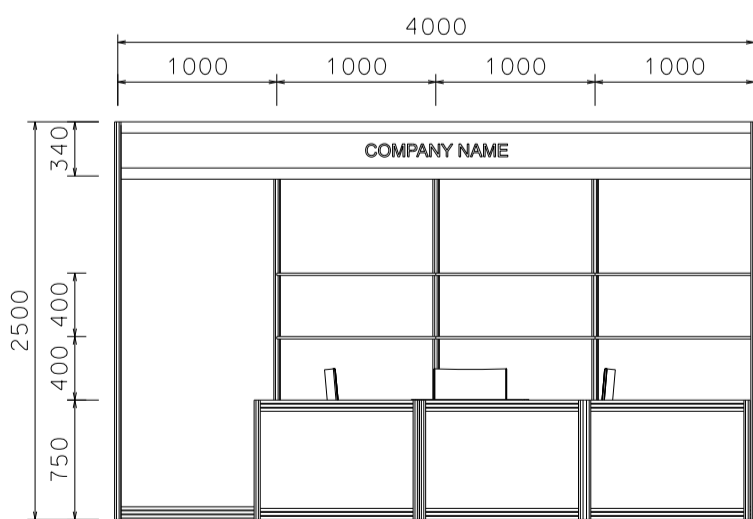

(FOR PUBLIC HALL EXHIBITORS ONLY 只供公眾館參展商選用)

4M x 3M Standard Booth

四米乘三米標準攤位

PLAN
平面圖

PERSPECTIVE
透視圖

ELEVATION
正面圖

BOOTH SPECIFICATIONS		QTY.
	1000W x 500D x 750H CABINET 儲物櫃	3
	3000W x 300D WOODEN DISPLAY SHELF 陳列架	2
	700W x 700D x 750H MEETING TABLE 正方檯	1
	BLACK LEATHER CHAIR 椅子	3
	13W LED LAMP SPOTLIGHT (YELLOW LIGHT) 13瓦特LED燈膽短臂射燈 (黃光)	4
	13W LED LAMP LONGARMED SPOTLIGHT (YELLOW LIGHT) 13瓦特LED燈膽長臂射燈 (黃光)	2
	800W SOCKET 插座	1
	CEILING BEAM 天花橫樑	6M
	RUBBISH BIN & CARPET (12 sqm.) 垃圾桶 & 地毯	

*The Hong Kong Trade Development Council reserves the right to change the configuration if necessary.

*如有需要，香港貿易發展局有權更改攤位結構。

(FOR PUBLIC HALL EXHIBITORS ONLY 只供公眾館參展商選用)

4M x 3M Left Corner Booth

四米乘三米左邊角位攤位

PLAN
平面圖

PERSPECTIVE
透視圖

ELEVATION
正面圖

BOOTH SPECIFICATIONS		QTY.
	1000W x 500D x 750H CABINET 儲物櫃	3
	3000W x 300D WOODEN DISPLAY SHELF 陳列架	2
	700W x 700D x 750H MEETING TABLE 正方檯	1
	BLACK LEATHER CHAIR 椅子	3
	13W LED LAMP SPOTLIGHT (YELLOW LIGHT) 13瓦特LED燈膽短臂射燈 (黃光)	4
	13W LED LAMP LONGARMED SPOTLIGHT (YELLOW LIGHT) 13瓦特LED燈膽長臂射燈 (黃光)	2
	800W SOCKET 插座	1
	CEILING BEAM 天花橫樑	6M
	RUBBISH BIN & CARPET (12 sqm.) 垃圾桶 & 地毯	