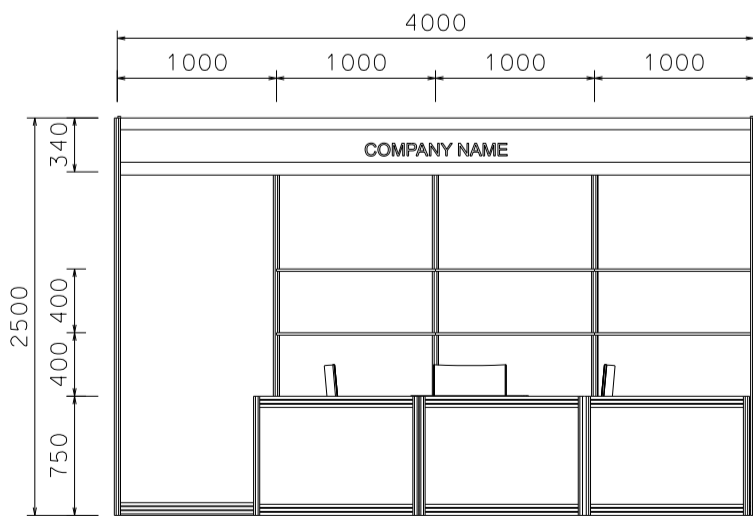

(FOR PUBLIC HALL EXHIBITORS ONLY 只供公眾館參展商選用)

4M x 3M Standard Booth

四米乘三米標準攤位

PLAN
平面圖

PERSPECTIVE
透視圖

ELEVATION
正面圖

BOOTH SPECIFICATIONS		QTY.
	1000W x 500D x 750H CABINET 儲物櫃	3
	3000W x 300D WOODEN DISPLAY SHELF 陳列架	2
	700W x 700D x 750H MEETING TABLE 正方檯	1
	BLACK LEATHER CHAIR 椅子	3
	13W LED LAMP SPOTLIGHT (YELLOW LIGHT) 13瓦特LED燈膽短臂射燈 (黃光)	4
	13W LED LAMP LONGARMED SPOTLIGHT (YELLOW LIGHT) 13瓦特LED燈膽長臂射燈 (黃光)	2
	800W SOCKET 插座	1
	CEILING BEAM 天花橫樑	6M
	RUBBISH BIN & CARPET (12 sqm.) 垃圾桶 & 地毯	

*The Hong Kong Trade Development Council reserves the right to change the configuration if necessary.

*如有需要，香港貿易發展局有權更改攤位結構。

(FOR PUBLIC HALL EXHIBITORS ONLY 只供公眾館參展商選用)

4M x 3M Left Corner Booth

四米乘三米左邊角位攤位

PLAN
平面圖

PERSPECTIVE
透視圖

ELEVATION
正面圖

BOOTH SPECIFICATIONS		QTY.
	1000W x 500D x 750H CABINET 儲物櫃	3
	3000W x 300D WOODEN DISPLAY SHELF 陳列架	2
	700W x 700D x 750H MEETING TABLE 正方檯	1
	BLACK LEATHER CHAIR 椅子	3
	13W LED LAMP SPOTLIGHT (YELLOW LIGHT) 13瓦特LED燈膽短臂射燈 (黃光)	4
	13W LED LAMP LONGARMED SPOTLIGHT (YELLOW LIGHT) 13瓦特LED燈膽長臂射燈 (黃光)	2
	800W SOCKET 插座	1
	CEILING BEAM 天花橫樑	6M
	RUBBISH BIN & CARPET (12 sqm.) 垃圾桶 & 地毯	