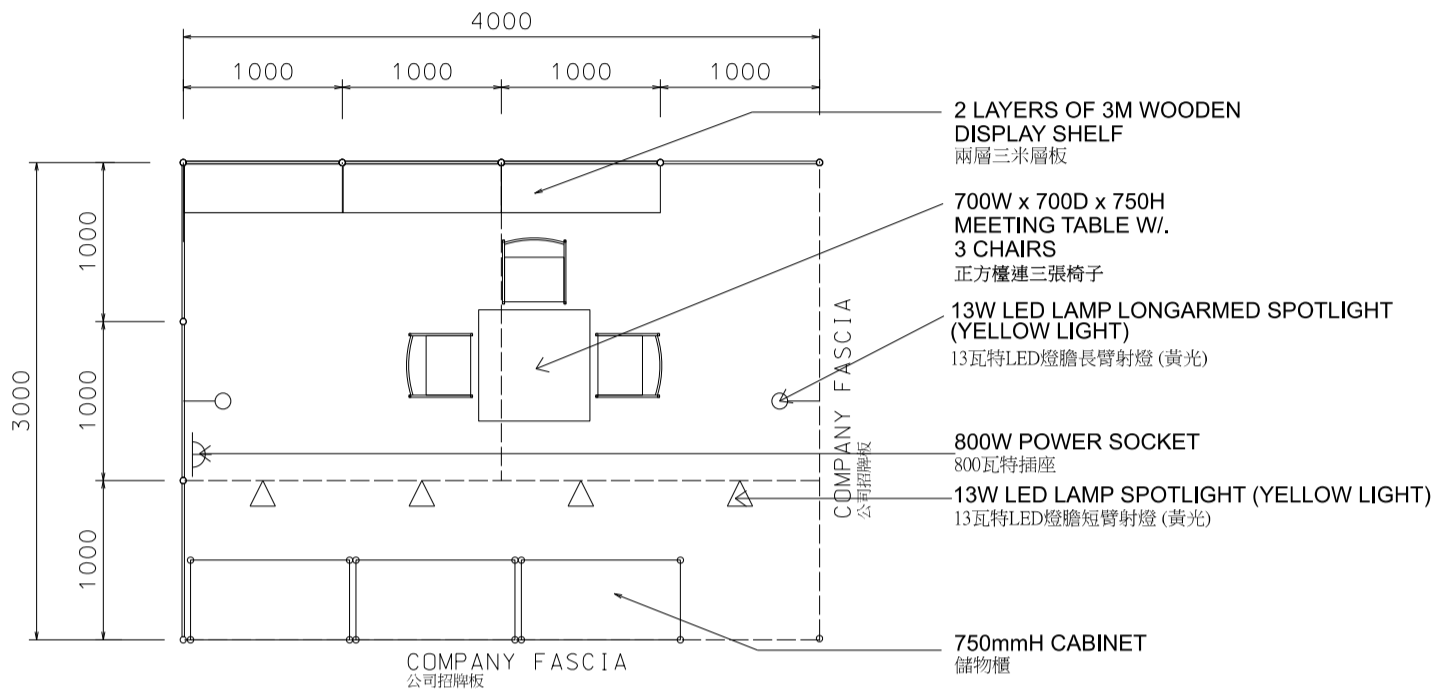

(FOR PUBLIC HALL EXHIBITORS ONLY 只供公眾館參展商選用)

4M x 3M Standard Booth

四米乘三米標準攤位

PLAN
平面圖

PERSPECTIVE
透視圖

ELEVATION
正面圖

BOOTH SPECIFICATIONS		QTY.
	1000W x 500D x 750H CABINET 儲物櫃	3
	3000W x 300D WOODEN DISPLAY SHELF 陳列架	2
	700W x 700D x 750H MEETING TABLE 正方檯	1
	BLACK LEATHER CHAIR 椅子	3
	13W LED LAMP SPOTLIGHT (YELLOW LIGHT) 13瓦特LED燈膽短臂射燈 (黃光)	4
	13W LED LAMP LONGARMED SPOTLIGHT (YELLOW LIGHT) 13瓦特LED燈膽長臂射燈 (黃光)	2
	800W SOCKET 插座	1
	CEILING BEAM 天花橫樑	6M
	RUBBISH BIN & CARPET (12 sqm.) 垃圾桶 & 地毯	

PLAN
平面圖

PERSPECTIVE
透視圖

ELEVATION
正面圖

BOOTH SPECIFICATIONS		QTY.
	1000W x 500D x 750H CABINET 儲物櫃	3
	3000W x 300D WOODEN DISPLAY SHELF 陳列架	2
	700W x 700D x 750H MEETING TABLE 正方檯	1
	BLACK LEATHER CHAIR 椅子	3
	13W LED LAMP SPOTLIGHT (YELLOW LIGHT) 13瓦特LED燈膽短臂射燈 (黃光)	4
	13W LED LAMP LONGARMED SPOTLIGHT (YELLOW LIGHT) 13瓦特LED燈膽長臂射燈 (黃光)	2
	800W SOCKET 插座	1
	CEILING BEAM 天花橫樑	6M
	RUBBISH BIN & CARPET (12 sqm.) 垃圾桶 & 地毯	

*The Hong Kong Trade Development Council reserves the right to change the configuration if necessary.

*如有需要，香港貿易發展局有權更改攤位結構。

(FOR PUBLIC HALL EXHIBITORS ONLY 只供公眾館參展商選用)

4M x 3M Right Corner Booth

四米乘三米右邊角位攤位