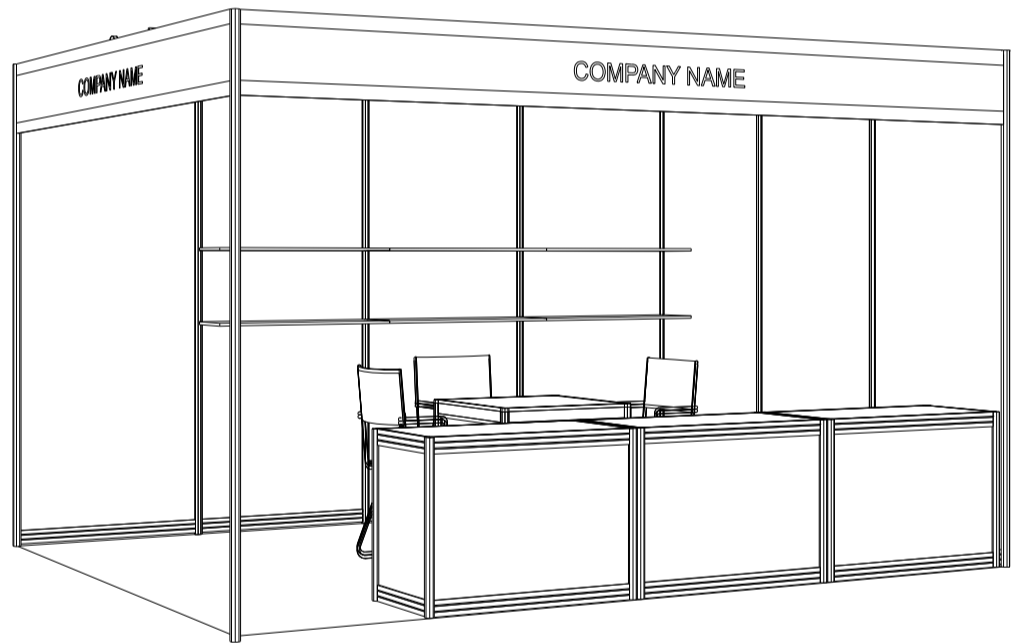

(FOR PUBLIC HALL EXHIBITORS ONLY 只供公眾館參展商選用)

4M x 3M Standard Booth

四米乘三米標準攤位

PLAN
平面圖

PERSPECTIVE
透視圖

ELEVATION
正面圖

BOOTH SPECIFICATIONS		QTY.
	1000W x 500D x 750H CABINET 儲物櫃	3
	3000W x 300D WOODEN DISPLAY SHELF 陳列架	2
	700W x 700D x 750H MEETING TABLE 正方檯	1
	BLACK LEATHER CHAIR 椅子	3
	13W LED LAMP SPOTLIGHT (YELLOW LIGHT) 13瓦特LED燈膽短臂射燈 (黃光)	4
	13W LED LAMP LONGARMED SPOTLIGHT (YELLOW LIGHT) 13瓦特LED燈膽長臂射燈 (黃光)	2
	800W SOCKET 插座	1
	CEILING BEAM 天花橫樑	6M
	RUBBISH BIN & CARPET (12 sqm.) 垃圾桶 & 地毯	

*The Hong Kong Trade Development Council reserves the right to change the configuration if necessary.

*如有需要，香港貿易發展局有權更改攤位結構。

(FOR PUBLIC HALL EXHIBITORS ONLY 只供公眾館參展商選用)

4M x 3M Left Corner Booth

四米乘三米左邊角位攤位

PLAN
平面圖

PERSPECTIVE
透視圖

ELEVATION
正面圖

BOOTH SPECIFICATIONS		QTY.
	1000W x 500D x 750H CABINET 儲物櫃	3
	3000W x 300D WOODEN DISPLAY SHELF 陳列架	2
	700W x 700D x 750H MEETING TABLE 正方檯	1
	BLACK LEATHER CHAIR 椅子	3
	13W LED LAMP SPOTLIGHT (YELLOW LIGHT) 13瓦特LED燈膽短臂射燈 (黃光)	4
	13W LED LAMP LONGARMED SPOTLIGHT (YELLOW LIGHT) 13瓦特LED燈膽長臂射燈 (黃光)	2
	800W SOCKET 插座	1
	CEILING BEAM 天花橫樑	6M
	RUBBISH BIN & CARPET (12 sqm.) 垃圾桶 & 地毯	

*The Hong Kong Trade Development Council reserves the right to change the configuration if necessary.

*如有需要，香港貿易發展局有權更改攤位結構。

(FOR PUBLIC HALL EXHIBITORS ONLY 只供公眾館參展商選用)

4M x 3M Right Corner Booth

四米乘三米右邊角位攤位