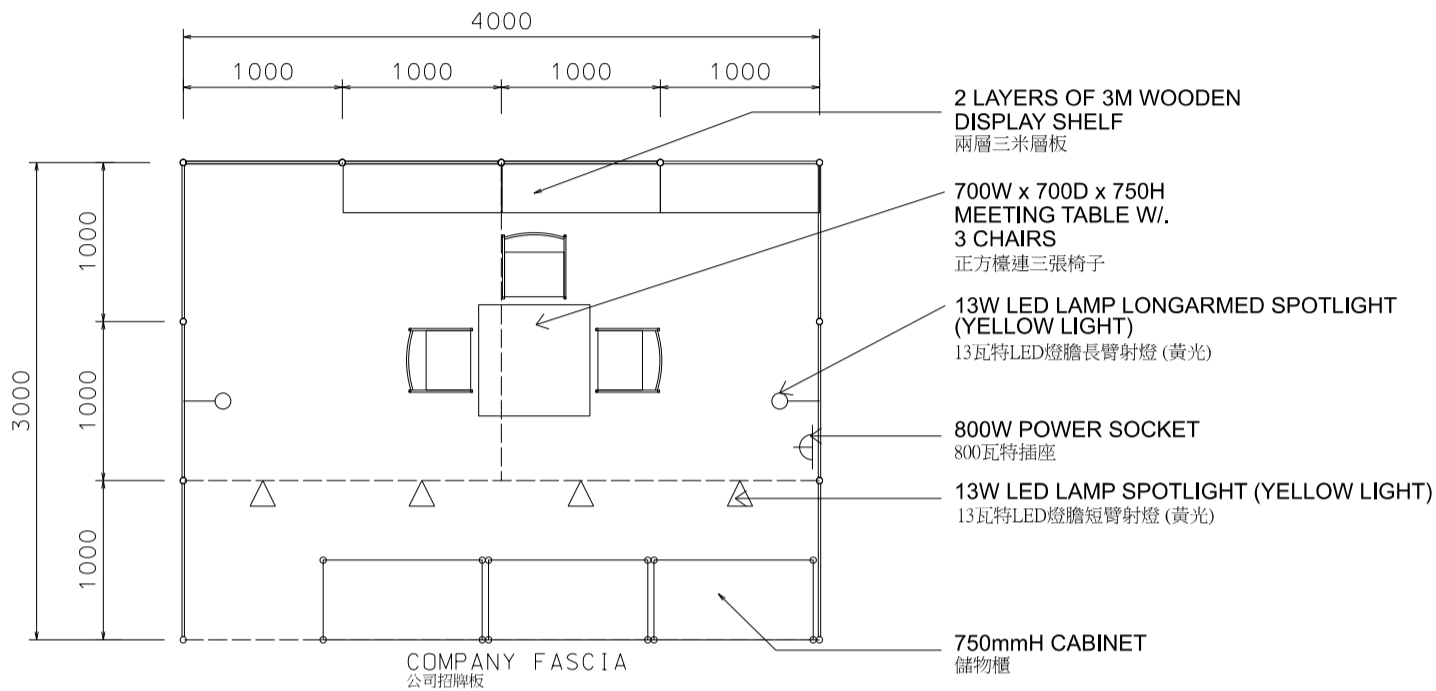

(FOR PUBLIC HALL EXHIBITORS ONLY 只供公眾館參展商選用)

4M x 3M Standard Booth

四米乘三米標準攤位

PLAN
平面圖

PERSPECTIVE
透視圖

ELEVATION
正面圖

BOOTH SPECIFICATIONS		QTY.
	1000W x 500D x 750H CABINET 儲物櫃	3
	3000W x 300D WOODEN DISPLAY SHELF 陳列架	2
	700W x 700D x 750H MEETING TABLE 正方檯	1
	BLACK LEATHER CHAIR 椅子	3
	13W LED LAMP SPOTLIGHT (YELLOW LIGHT) 13瓦特LED燈膽短臂射燈 (黃光)	4
	13W LED LAMP LONGARMED SPOTLIGHT (YELLOW LIGHT) 13瓦特LED燈膽長臂射燈 (黃光)	2
	800W SOCKET 插座	1
	CEILING BEAM 天花橫樑	6M
	RUBBISH BIN & CARPET (12 sqm.) 垃圾桶 & 地毯	

*The Hong Kong Trade Development Council reserves the right to change the configuration if necessary.

*如有需要，香港貿易發展局有權更改攤位結構。

(FOR PUBLIC HALL EXHIBITORS ONLY 只供公眾館參展商選用)

4M x 3M Left Corner Booth

四米乘三米左邊角位攤位

PLAN
平面圖

PERSPECTIVE
透視圖

ELEVATION
正面圖

BOOTH SPECIFICATIONS		QTY.
	1000W x 500D x 750H CABINET 儲物櫃	3
	3000W x 300D WOODEN DISPLAY SHELF 陳列架	2
	700W x 700D x 750H MEETING TABLE 正方檯	1
	BLACK LEATHER CHAIR 椅子	3
	13W LED LAMP SPOTLIGHT (YELLOW LIGHT) 13瓦特LED燈膽短臂射燈 (黃光)	4
	13W LED LAMP LONGARMED SPOTLIGHT (YELLOW LIGHT) 13瓦特LED燈膽長臂射燈 (黃光)	2
	800W SOCKET 插座	1
	CEILING BEAM 天花橫樑	6M
	RUBBISH BIN & CARPET (12 sqm.) 垃圾桶 & 地毯	