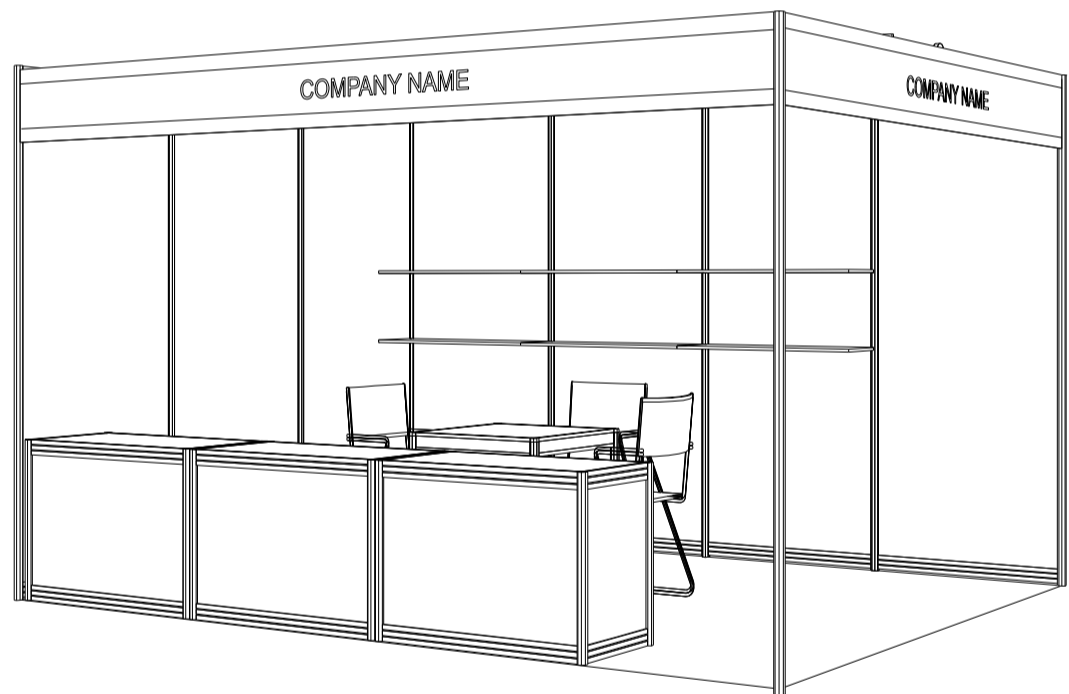

(FOR PUBLIC HALL EXHIBITORS ONLY 只供公眾館參展商選用)

4M x 3M Standard Booth

四米乘三米標準攤位

PLAN
平面圖

PERSPECTIVE
透視圖

ELEVATION
正面圖

BOOTH SPECIFICATIONS		QTY.
	1000W x 500D x 750H CABINET 儲物櫃	3
	3000W x 300D WOODEN DISPLAY SHELF 陳列架	2
	700W x 700D x 750H MEETING TABLE 正方檯	1
	BLACK LEATHER CHAIR 椅子	3
	13W LED LAMP SPOTLIGHT (YELLOW LIGHT) 13瓦特LED燈膽短臂射燈 (黃光)	4
	13W LED LAMP LONGARMED SPOTLIGHT (YELLOW LIGHT) 13瓦特LED燈膽長臂射燈 (黃光)	2
	800W SOCKET 插座	1
	CEILING BEAM 天花橫樑	6M
	RUBBISH BIN & CARPET (12 sqm.) 垃圾桶 & 地毯	

PLAN
平面圖

PERSPECTIVE
透視圖

ELEVATION
正面圖

BOOTH SPECIFICATIONS		QTY.
	1000W x 500D x 750H CABINET 儲物櫃	3
	3000W x 300D WOODEN DISPLAY SHELF 陳列架	2
	700W x 700D x 750H MEETING TABLE 正方檯	1
	BLACK LEATHER CHAIR 椅子	3
	13W LED LAMP SPOTLIGHT (YELLOW LIGHT) 13瓦特LED燈膽短臂射燈 (黃光)	4
	13W LED LAMP LONGARMED SPOTLIGHT (YELLOW LIGHT) 13瓦特LED燈膽長臂射燈 (黃光)	2
	800W SOCKET 插座	1
	CEILING BEAM 天花橫樑	6M
	RUBBISH BIN & CARPET (12 sqm.) 垃圾桶 & 地毯	

*The Hong Kong Trade Development Council reserves the right to change the configuration if necessary.

*如有需要，香港貿易發展局有權更改攤位結構。

(FOR PUBLIC HALL EXHIBITORS ONLY 只供公眾館參展商選用)

4M x 3M Right Corner Booth

四米乘三米右邊角位攤位