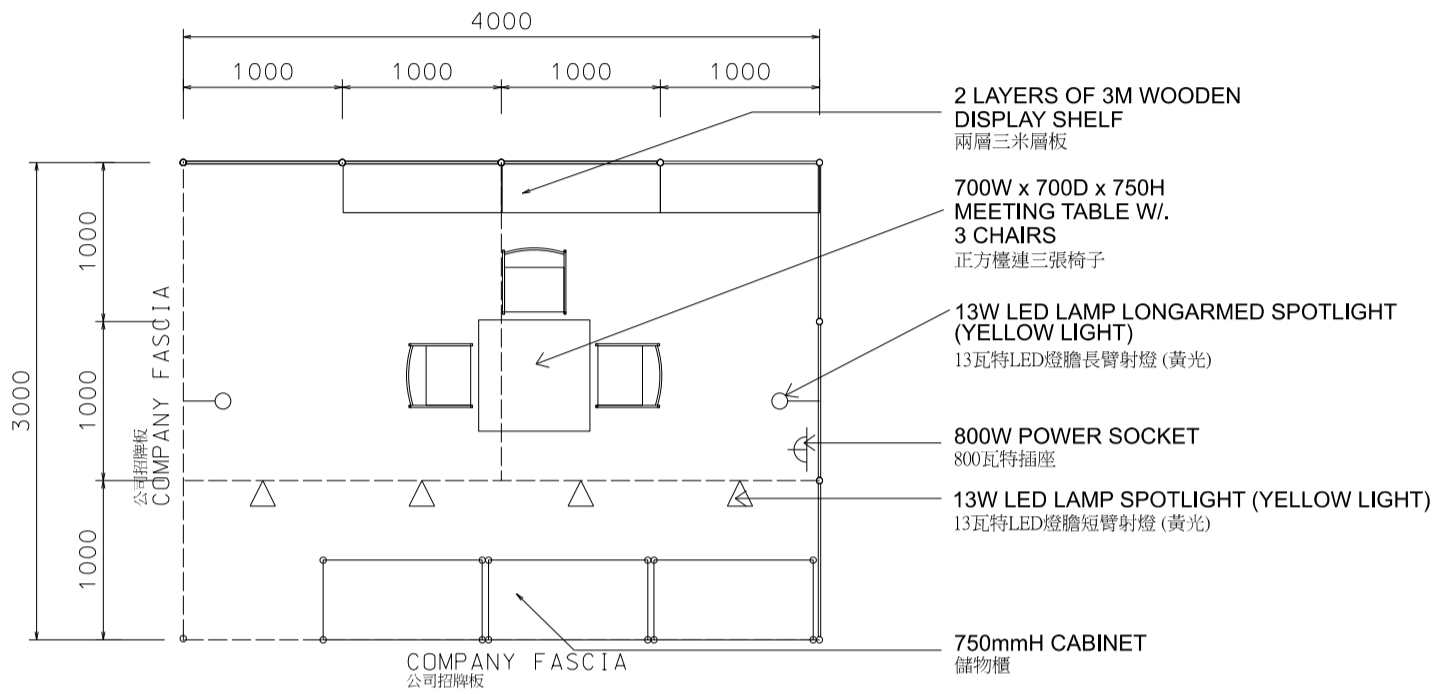

(FOR PUBLIC HALL EXHIBITORS ONLY 只供公眾館參展商選用)

4M x 3M Standard Booth

四米乘三米標準攤位

PLAN
平面圖

PERSPECTIVE
透視圖

ELEVATION
正面圖

BOOTH SPECIFICATIONS		QTY.
	1000W x 500D x 750H CABINET 儲物櫃	3
	3000W x 300D WOODEN DISPLAY SHELF 陳列架	2
	700W x 700D x 750H MEETING TABLE 正方檯	1
	BLACK LEATHER CHAIR 椅子	3
	13W LED LAMP SPOTLIGHT (YELLOW LIGHT) 13瓦特LED燈膽短臂射燈 (黃光)	4
	13W LED LAMP LONGARMED SPOTLIGHT (YELLOW LIGHT) 13瓦特LED燈膽長臂射燈 (黃光)	2
	800W SOCKET 插座	1
	CEILING BEAM 天花橫樑	6M
	RUBBISH BIN & CARPET (12 sqm.) 垃圾桶 & 地毯	

*The Hong Kong Trade Development Council reserves the right to change the configuration if necessary.

*如有需要，香港貿易發展局有權更改攤位結構。

(FOR PUBLIC HALL EXHIBITORS ONLY 只供公眾館參展商選用)

4M x 3M Left Corner Booth

四米乘三米左邊角位攤位

PLAN
平面圖

PERSPECTIVE
透視圖

ELEVATION
正面圖

BOOTH SPECIFICATIONS		QTY.
	1000W x 500D x 750H CABINET 儲物櫃	3
	3000W x 300D WOODEN DISPLAY SHELF 陳列架	2
	700W x 700D x 750H MEETING TABLE 正方檯	1
	BLACK LEATHER CHAIR 椅子	3
	13W LED LAMP SPOTLIGHT (YELLOW LIGHT) 13瓦特LED燈膽短臂射燈 (黃光)	4
	13W LED LAMP LONGARMED SPOTLIGHT (YELLOW LIGHT) 13瓦特LED燈膽長臂射燈 (黃光)	2
	800W SOCKET 插座	1
	CEILING BEAM 天花橫樑	6M
	RUBBISH BIN & CARPET (12 sqm.) 垃圾桶 & 地毯	