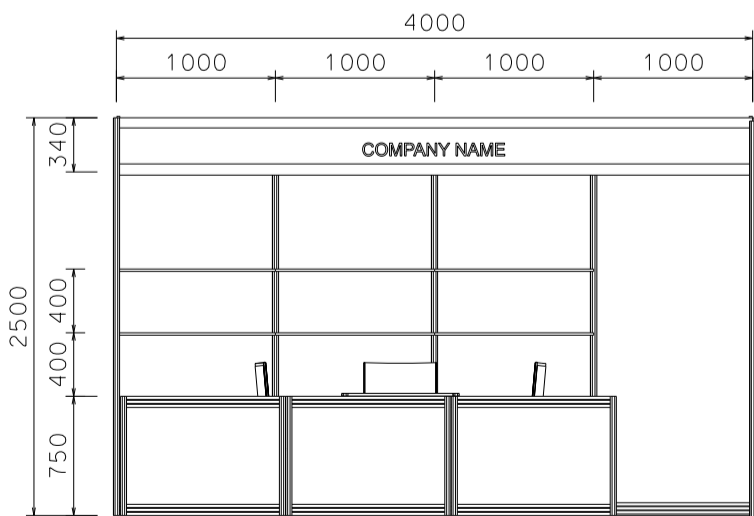

(FOR PUBLIC HALL EXHIBITORS ONLY 只供公眾館參展商選用)

4M x 3M Standard Booth

四米乘三米標準攤位

PLAN
平面圖

PERSPECTIVE
透視圖

ELEVATION
正面圖

BOOTH SPECIFICATIONS		QTY.
	1000W x 500D x 750H CABINET 儲物櫃	3
	3000W x 300D WOODEN DISPLAY SHELF 陳列架	2
	700W x 700D x 750H MEETING TABLE 正方檯	1
	BLACK LEATHER CHAIR 椅子	3
	13W LED LAMP SPOTLIGHT (YELLOW LIGHT) 13瓦特LED燈膽短臂射燈 (黃光)	4
	13W LED LAMP LONGARMED SPOTLIGHT (YELLOW LIGHT) 13瓦特LED燈膽長臂射燈 (黃光)	2
	800W SOCKET 插座	1
	CEILING BEAM 天花橫樑	6M
	RUBBISH BIN & CARPET (12 sqm.) 垃圾桶 & 地毯	

PLAN
平面圖

PERSPECTIVE
透視圖

ELEVATION
正面圖

BOOTH SPECIFICATIONS		QTY.
	1000W x 500D x 750H CABINET 儲物櫃	3
	3000W x 300D WOODEN DISPLAY SHELF 陳列架	2
	700W x 700D x 750H MEETING TABLE 正方檯	1
	BLACK LEATHER CHAIR 椅子	3
	13W LED LAMP SPOTLIGHT (YELLOW LIGHT) 13瓦特LED燈膽短臂射燈 (黃光)	4
	13W LED LAMP LONGARMED SPOTLIGHT (YELLOW LIGHT) 13瓦特LED燈膽長臂射燈 (黃光)	2
	800W SOCKET 插座	1
	CEILING BEAM 天花橫樑	6M
	RUBBISH BIN & CARPET (12 sqm.) 垃圾桶 & 地毯	

*The Hong Kong Trade Development Council reserves the right to change the configuration if necessary.

*如有需要，香港貿易發展局有權更改攤位結構。

(FOR PUBLIC HALL EXHIBITORS ONLY 只供公眾館參展商選用)

4M x 3M Right Corner Booth

四米乘三米右邊角位攤位