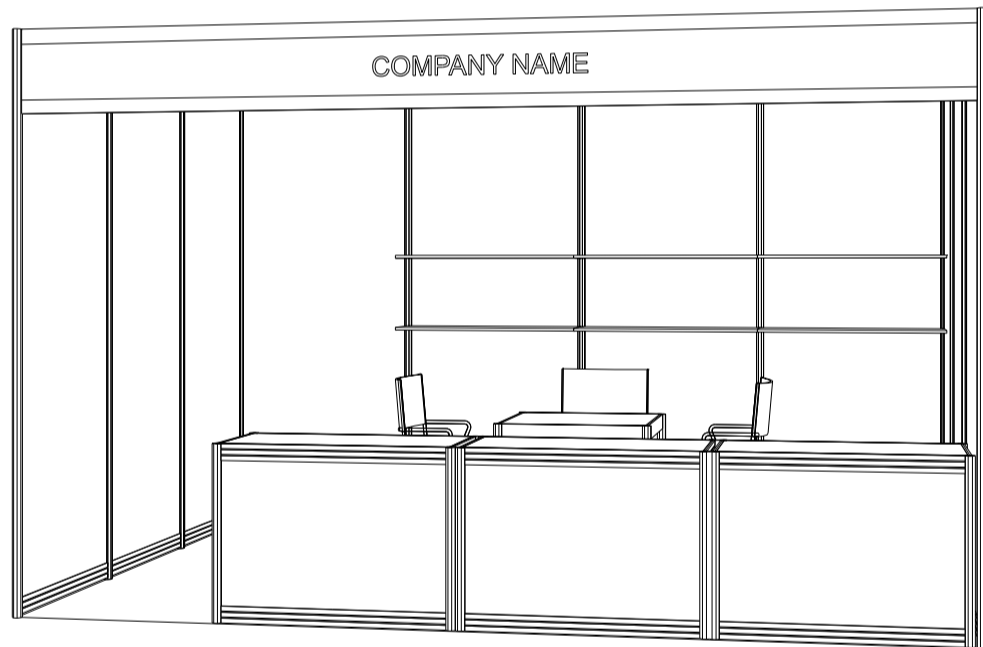

(FOR PUBLIC HALL EXHIBITORS ONLY 只供公眾館參展商選用)

4M x 3M Standard Booth

四米乘三米標準攤位

PLAN
平面圖

PERSPECTIVE
透視圖

ELEVATION
正面圖

BOOTH SPECIFICATIONS		QTY.
	1000W x 500D x 750H CABINET 儲物櫃	3
	3000W x 300D WOODEN DISPLAY SHELF 陳列架	2
	700W x 700D x 750H MEETING TABLE 正方檯	1
	BLACK LEATHER CHAIR 椅子	3
	13W LED LAMP SPOTLIGHT (YELLOW LIGHT) 13瓦特LED燈膽短臂射燈 (黃光)	4
	13W LED LAMP LONGARMED SPOTLIGHT (YELLOW LIGHT) 13瓦特LED燈膽長臂射燈 (黃光)	2
	800W SOCKET 插座	1
	CEILING BEAM 天花橫樑	6M
	RUBBISH BIN & CARPET (12 sqm.) 垃圾桶 & 地毯	

*The Hong Kong Trade Development Council reserves the right to change the configuration if necessary.

*如有需要，香港貿易發展局有權更改攤位結構。

(FOR PUBLIC HALL EXHIBITORS ONLY 只供公眾館參展商選用)

4M x 3M Left Corner Booth

四米乘三米左邊角位攤位

PLAN
平面圖

PERSPECTIVE
透視圖

ELEVATION
正面圖

BOOTH SPECIFICATIONS		QTY.
	1000W x 500D x 750H CABINET 儲物櫃	3
	3000W x 300D WOODEN DISPLAY SHELF 陳列架	2
	700W x 700D x 750H MEETING TABLE 正方檯	1
	BLACK LEATHER CHAIR 椅子	3
	13W LED LAMP SPOTLIGHT (YELLOW LIGHT) 13瓦特LED燈膽短臂射燈 (黃光)	4
	13W LED LAMP LONGARMED SPOTLIGHT (YELLOW LIGHT) 13瓦特LED燈膽長臂射燈 (黃光)	2
	800W SOCKET 插座	1
	CEILING BEAM 天花橫樑	6M
	RUBBISH BIN & CARPET (12 sqm.) 垃圾桶 & 地毯	

*The Hong Kong Trade Development Council reserves the right to change the configuration if necessary.

*如有需要，香港貿易發展局有權更改攤位結構。

(FOR PUBLIC HALL EXHIBITORS ONLY 只供公眾館參展商選用)

4M x 3M Right Corner Booth

四米乘三米右邊角位攤位