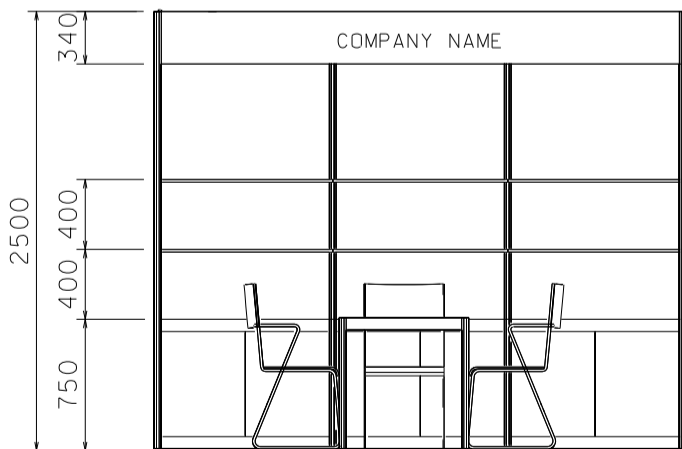

(For Trade Hall Exhibitors Only 只供貿易館參展商選用)

**3M x 3M Standard Booth**  
 三米乘三米標準攤位

PLAN  
平面圖

PERSPECTIVE  
透視圖

ELEVATION  
正面圖

BOOTH SPECIFICATIONS		QTY.
	1000W x 500D x 750H CABINET 儲物櫃	3
	3000W x 300D WOODEN DISPLAY SHELF 陳列架	2
	700W x 700D x 750H MEETING TABLE 正方檯	1
	BLACK LEATHER CHAIR 椅子	3
	13W LED LAMP SPOTLIGHT (YELLOW LIGHT) 13瓦特LED燈膽短臂射燈 (黃光)	3
	13W LED LAMP LONGARMED SPOTLIGHT (YELLOW LIGHT) 13瓦特LED燈膽長臂射燈 (黃光)	1
	800W SOCKET 插座	1
	CEILING BEAM 天花橫樑	3M
	RUBBISH BIN & CARPET (9sqm.) 垃圾桶 & 地毯	

\*The Hong Kong Trade Development Council reserves the right to change the configuration if necessary.

\*如有需要，香港貿易發展局有權更改攤位結構。

(For Trade Hall Exhibitors Only 只供貿易館參展商選用)

**3M x 3M Left Corner Booth**

三米乘三米左邊角位攤位

PLAN  
平面圖

PERSPECTIVE  
透視圖

ELEVATION  
正面圖

BOOTH SPECIFICATIONS		QTY.
	1000W x 500D x 750H CABINET 儲物櫃	3
	3000W x 300D WOODEN DISPLAY SHELF 陳列架	2
	700W x 700D x 750H MEETING TABLE 正方檯	1
	BLACK LEATHER CHAIR 椅子	3
	13W LED LAMP SPOTLIGHT (YELLOW LIGHT) 13瓦特LED燈膽短臂射燈 (黃光)	3
	13W LED LAMP LONGARMED SPOTLIGHT (YELLOW LIGHT) 13瓦特LED燈膽長臂射燈 (黃光)	1
	800W SOCKET 插座	1
	CEILING BEAM 天花橫樑	3M
	RUBBISH BIN & CARPET (9sqm.) 垃圾桶 & 地毯	

\*The Hong Kong Trade Development Council reserves the right to change the configuration if necessary.

\*如有需要，香港貿易發展局有權更改攤位結構。

(For Trade Hall Exhibitors Only 只供貿易館參展商選用)

**3M x 3M Right Corner Booth**

三米乘三米右邊角位攤位