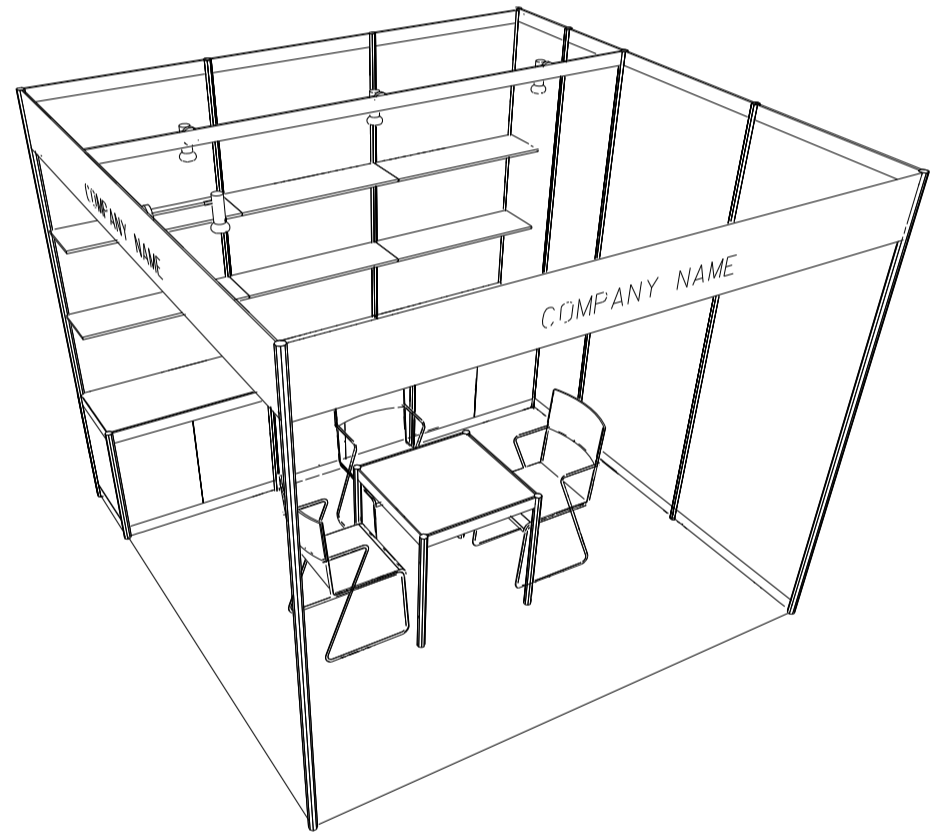

(For Trade Hall Exhibitors Only 只供貿易館參展商選用)

**3M x 3M Standard Booth**  
 三米乘三米標準攤位

PLAN  
平面圖

PERSPECTIVE  
透視圖

ELEVATION  
正面圖

BOOTH SPECIFICATIONS		QTY.
	1000W x 500D x 750H CABINET 儲物櫃	3
	3000W x 300D WOODEN DISPLAY SHELF 陳列架	2
	700W x 700D x 750H MEETING TABLE 正方檯	1
	BLACK LEATHER CHAIR 椅子	3
	13W LED LAMP SPOTLIGHT (YELLOW LIGHT) 13瓦特LED燈膽短臂射燈 (黃光)	3
	13W LED LAMP LONGARMED SPOTLIGHT (YELLOW LIGHT) 13瓦特LED燈膽長臂射燈 (黃光)	1
	800W SOCKET 插座	1
	CEILING BEAM 天花橫樑	3M
	RUBBISH BIN & CARPET (9sqm.) 垃圾桶 & 地毯	

\*The Hong Kong Trade Development Council reserves the right to change the configuration if necessary.

\*如有需要，香港貿易發展局有權更改攤位結構。

(For Trade Hall Exhibitors Only 只供貿易館參展商選用)

**3M x 3M Left Corner Booth**

三米乘三米左邊角位攤位

PLAN  
平面圖

PERSPECTIVE  
透視圖

ELEVATION  
正面圖

BOOTH SPECIFICATIONS		QTY.
	1000W x 500D x 750H CABINET 儲物櫃	3
	3000W x 300D WOODEN DISPLAY SHELF 陳列架	2
	700W x 700D x 750H MEETING TABLE 正方檯	1
	BLACK LEATHER CHAIR 椅子	3
	13W LED LAMP SPOTLIGHT (YELLOW LIGHT) 13瓦特LED燈膽短臂射燈 (黃光)	3
	13W LED LAMP LONGARMED SPOTLIGHT (YELLOW LIGHT) 13瓦特LED燈膽長臂射燈 (黃光)	1
	800W SOCKET 插座	1
	CEILING BEAM 天花橫樑	3M
	RUBBISH BIN & CARPET (9sqm.) 垃圾桶 & 地毯	

\*The Hong Kong Trade Development Council reserves the right to change the configuration if necessary.

\*如有需要，香港貿易發展局有權更改攤位結構。

(For Trade Hall Exhibitors Only 只供貿易館參展商選用)

**3M x 3M Right Corner Booth**

三米乘三米右邊角位攤位