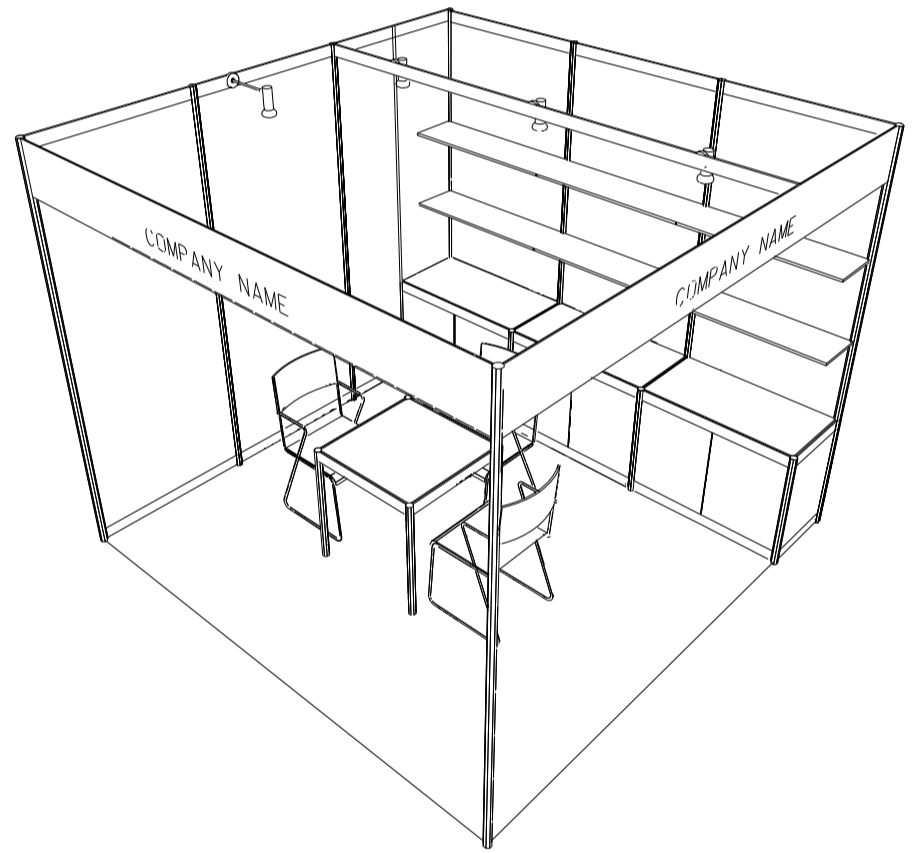

(For Trade Hall Exhibitors Only 只供貿易館參展商選用)

**3M x 3M Standard Booth**  
 三米乘三米標準攤位

PLAN  
平面圖

PERSPECTIVE  
透視圖

ELEVATION  
正面圖

BOOTH SPECIFICATIONS		QTY.
	1000W x 500D x 750H CABINET 儲物櫃	3
	3000W x 300D WOODEN DISPLAY SHELF 陳列架	2
	700W x 700D x 750H MEETING TABLE 正方檯	1
	BLACK LEATHER CHAIR 椅子	3
	13W LED LAMP SPOTLIGHT (YELLOW LIGHT) 13瓦特LED燈膽短臂射燈 (黃光)	3
	13W LED LAMP LONGARMED SPOTLIGHT (YELLOW LIGHT) 13瓦特LED燈膽長臂射燈 (黃光)	1
	800W SOCKET 插座	1
	CEILING BEAM 天花橫樑	3M
	RUBBISH BIN & CARPET (9sqm.) 垃圾桶 & 地毯	

PLAN  
平面圖

PERSPECTIVE  
透視圖

ELEVATION  
正面圖

BOOTH SPECIFICATIONS		QTY.
	1000W x 500D x 750H CABINET 儲物櫃	3
	3000W x 300D WOODEN DISPLAY SHELF 陳列架	2
	700W x 700D x 750H MEETING TABLE 正方檯	1
	BLACK LEATHER CHAIR 椅子	3
	13W LED LAMP SPOTLIGHT (YELLOW LIGHT) 13瓦特LED燈膽短臂射燈 (黃光)	3
	13W LED LAMP LONGARMED SPOTLIGHT (YELLOW LIGHT) 13瓦特LED燈膽長臂射燈 (黃光)	1
	800W SOCKET 插座	1
	CEILING BEAM 天花橫樑	3M
	RUBBISH BIN & CARPET (9sqm.) 垃圾桶 & 地毯	

\*The Hong Kong Trade Development Council reserves the right to change the configuration if necessary.

\*如有需要，香港貿易發展局有權更改攤位結構。

(For Trade Hall Exhibitors Only 只供貿易館參展商選用)

**3M x 3M Right Corner Booth**

三米乘三米右邊角位攤位