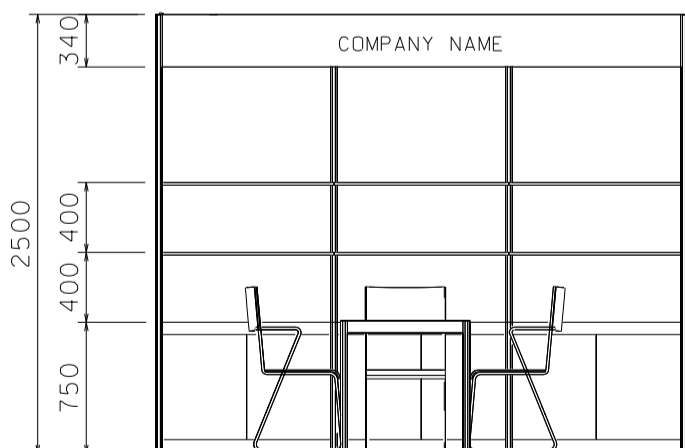

(For Trade Hall Exhibitors Only 只供貿易館參展商選用)

**3M x 3M Standard Booth**  
 三米乘三米標準攤位

PLAN  
平面圖

PERSPECTIVE  
透視圖

ELEVATION  
正面圖

BOOTH SPECIFICATIONS		QTY.
	1000W x 500D x 750H CABINET 儲物櫃	3
	3000W x 300D WOODEN DISPLAY SHELF 陳列架	2
	700W x 700D x 750H MEETING TABLE 正方檯	1
	BLACK LEATHER CHAIR 椅子	3
	13W LED LAMP SPOTLIGHT (YELLOW LIGHT) 13瓦特LED燈膽短臂射燈 (黃光)	3
	13W LED LAMP LONGARMED SPOTLIGHT (YELLOW LIGHT) 13瓦特LED燈膽長臂射燈 (黃光)	1
	800W SOCKET 插座	1
	CEILING BEAM 天花橫樑	3M
	RUBBISH BIN & CARPET (9sqm.) 垃圾桶 & 地毯	

\*The Hong Kong Trade Development Council reserves the right to change the configuration if necessary.

\*如有需要，香港貿易發展局有權更改攤位結構。

(For Trade Hall Exhibitors Only 只供貿易館參展商選用)

**3M x 3M Left Corner Booth**

三米乘三米左邊角位攤位

PLAN  
平面圖

PERSPECTIVE  
透視圖

ELEVATION  
正面圖

BOOTH SPECIFICATIONS		QTY.
	1000W x 500D x 750H CABINET 儲物櫃	3
	3000W x 300D WOODEN DISPLAY SHELF 陳列架	2
	700W x 700D x 750H MEETING TABLE 正方檯	1
	BLACK LEATHER CHAIR 椅子	3
	13W LED LAMP SPOTLIGHT (YELLOW LIGHT) 13瓦特LED燈膽短臂射燈 (黃光)	3
	13W LED LAMP LONGARMED SPOTLIGHT (YELLOW LIGHT) 13瓦特LED燈膽長臂射燈 (黃光)	1
	800W SOCKET 插座	1
	CEILING BEAM 天花橫樑	3M
	RUBBISH BIN & CARPET (9sqm.) 垃圾桶 & 地毯	