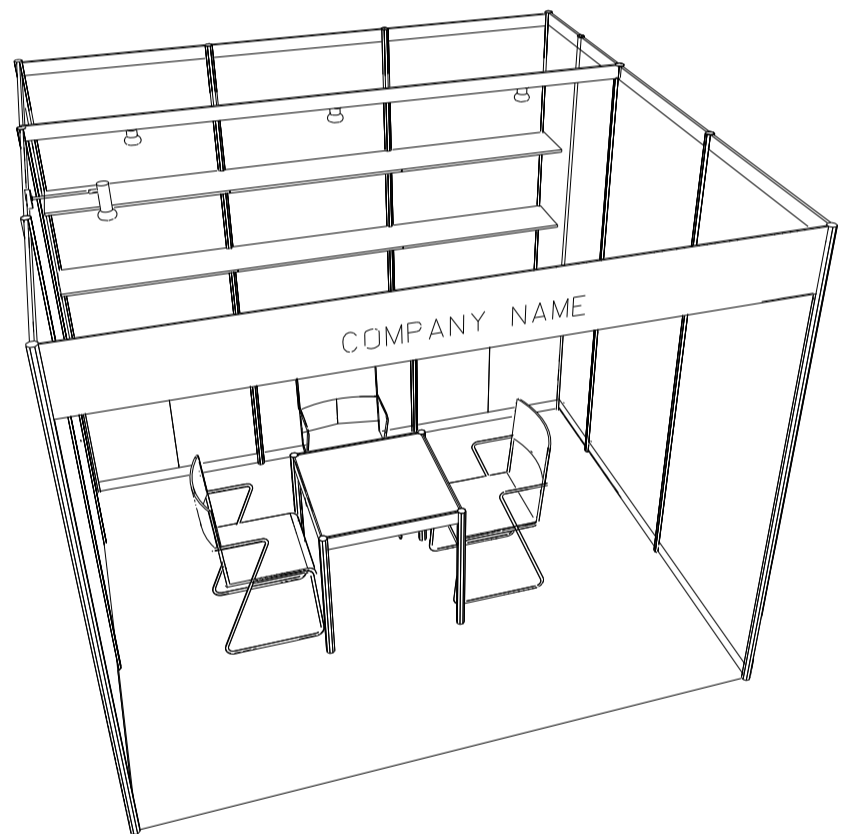

(For Trade Hall Exhibitors Only 只供貿易館參展商選用)

**3M x 3M Standard Booth**  
 三米乘三米標準攤位

PLAN  
平面圖

PERSPECTIVE  
透視圖

ELEVATION  
正面圖

BOOTH SPECIFICATIONS		QTY.
	1000W x 500D x 750H CABINET 儲物櫃	3
	3000W x 300D WOODEN DISPLAY SHELF 陳列架	2
	700W x 700D x 750H MEETING TABLE 正方檯	1
	BLACK LEATHER CHAIR 椅子	3
	13W LED LAMP SPOTLIGHT (YELLOW LIGHT) 13瓦特LED燈膽短臂射燈 (黃光)	3
	13W LED LAMP LONGARMED SPOTLIGHT (YELLOW LIGHT) 13瓦特LED燈膽長臂射燈 (黃光)	1
	800W SOCKET 插座	1
	CEILING BEAM 天花橫樑	3M
	RUBBISH BIN & CARPET (9sqm.) 垃圾桶 & 地毯	

\*The Hong Kong Trade Development Council reserves the right to change the configuration if necessary.

\*如有需要，香港貿易發展局有權更改攤位結構。

(For Trade Hall Exhibitors Only 只供貿易館參展商選用)

**3M x 3M Left Corner Booth**

三米乘三米左邊角位攤位

PLAN  
平面圖

PERSPECTIVE  
透視圖

ELEVATION  
正面圖

BOOTH SPECIFICATIONS		QTY.
	1000W x 500D x 750H CABINET 儲物櫃	3
	3000W x 300D WOODEN DISPLAY SHELF 陳列架	2
	700W x 700D x 750H MEETING TABLE 正方檯	1
	BLACK LEATHER CHAIR 椅子	3
	13W LED LAMP SPOTLIGHT (YELLOW LIGHT) 13瓦特LED燈膽短臂射燈 (黃光)	3
	13W LED LAMP LONGARMED SPOTLIGHT (YELLOW LIGHT) 13瓦特LED燈膽長臂射燈 (黃光)	1
	800W SOCKET 插座	1
	CEILING BEAM 天花橫樑	3M
	RUBBISH BIN & CARPET (9sqm.) 垃圾桶 & 地毯	