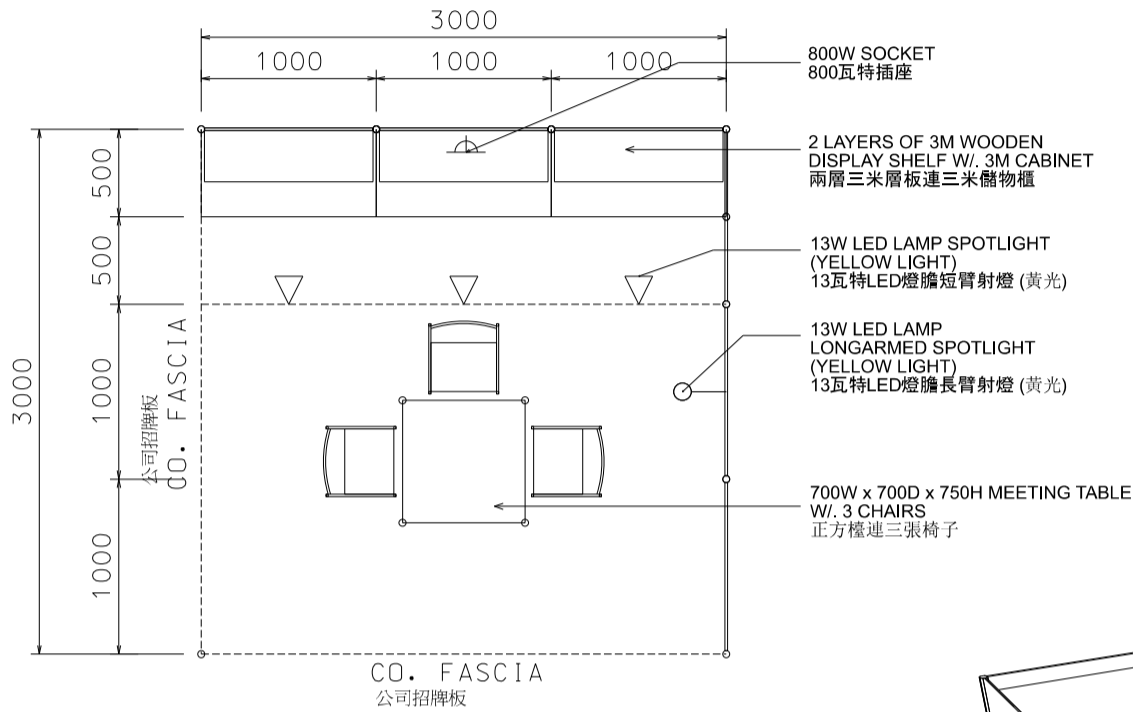

(For Trade Hall Exhibitors Only 只供貿易館參展商選用)

**3M x 3M Standard Booth**  
 三米乘三米標準攤位

PLAN  
平面圖

PERSPECTIVE  
透視圖

ELEVATION  
正面圖

BOOTH SPECIFICATIONS		QTY.
	1000W x 500D x 750H CABINET 儲物櫃	3
	3000W x 300D WOODEN DISPLAY SHELF 陳列架	2
	700W x 700D x 750H MEETING TABLE 正方檯	1
	BLACK LEATHER CHAIR 椅子	3
	13W LED LAMP SPOTLIGHT (YELLOW LIGHT) 13瓦特LED燈膽短臂射燈 (黃光)	3
	13W LED LAMP LONGARMED SPOTLIGHT (YELLOW LIGHT) 13瓦特LED燈膽長臂射燈 (黃光)	1
	800W SOCKET 插座	1
	CEILING BEAM 天花橫樑	3M
	RUBBISH BIN & CARPET (9sqm.) 垃圾桶 & 地毯	

\*The Hong Kong Trade Development Council reserves the right to change the configuration if necessary.

\*如有需要，香港貿易發展局有權更改攤位結構。

(For Trade Hall Exhibitors Only 只供貿易館參展商選用)

**3M x 3M Left Corner Booth**

三米乘三米左邊角位攤位

PLAN  
平面圖

PERSPECTIVE  
透視圖

ELEVATION  
正面圖

BOOTH SPECIFICATIONS		QTY.
	1000W x 500D x 750H CABINET 儲物櫃	3
	3000W x 300D WOODEN DISPLAY SHELF 陳列架	2
	700W x 700D x 750H MEETING TABLE 正方檯	1
	BLACK LEATHER CHAIR 椅子	3
	13W LED LAMP SPOTLIGHT (YELLOW LIGHT) 13瓦特LED燈膽短臂射燈 (黃光)	3
	13W LED LAMP LONGARMED SPOTLIGHT (YELLOW LIGHT) 13瓦特LED燈膽長臂射燈 (黃光)	1
	800W SOCKET 插座	1
	CEILING BEAM 天花橫樑	3M
	RUBBISH BIN & CARPET (9sqm.) 垃圾桶 & 地毯	

\*The Hong Kong Trade Development Council reserves the right to change the configuration if necessary.

\*如有需要，香港貿易發展局有權更改攤位結構。

(For Trade Hall Exhibitors Only 只供貿易館參展商選用)

**3M x 3M Right Corner Booth**

三米乘三米右邊角位攤位