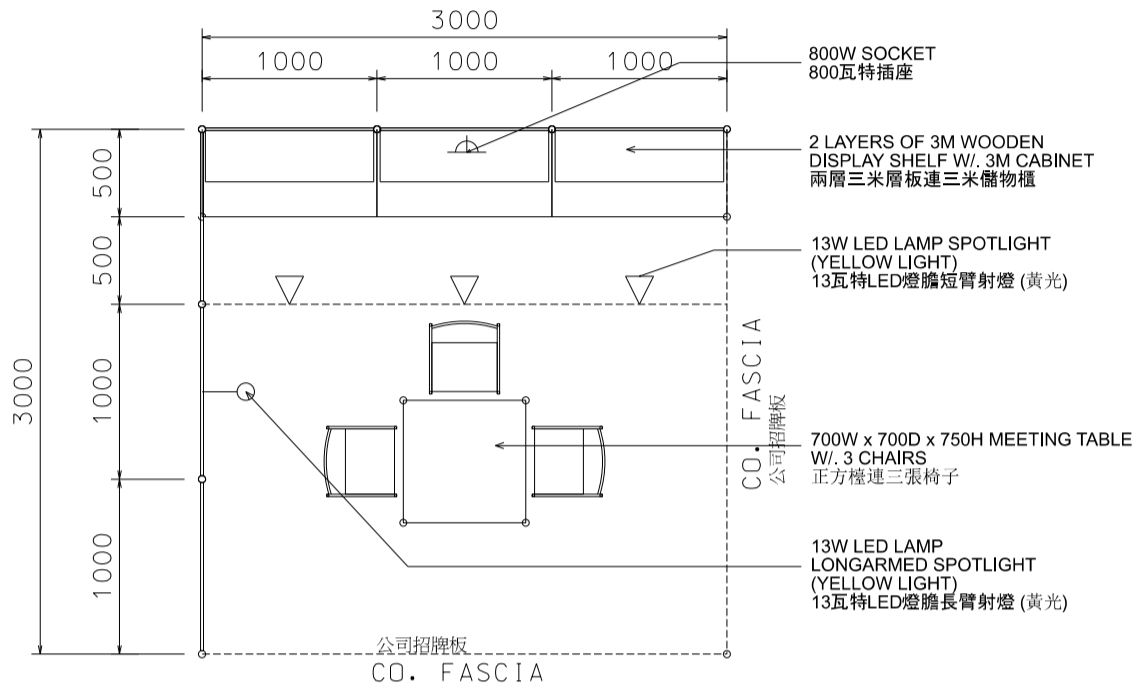

(For Trade Hall Exhibitors Only 只供貿易館參展商選用)

**3M x 3M Standard Booth**  
 三米乘三米標準攤位

PLAN  
平面圖

PERSPECTIVE  
透視圖

ELEVATION  
正面圖

BOOTH SPECIFICATIONS		QTY.
	1000W x 500D x 750H CABINET 儲物櫃	3
	3000W x 300D WOODEN DISPLAY SHELF 陳列架	2
	700W x 700D x 750H MEETING TABLE 正方檯	1
	BLACK LEATHER CHAIR 椅子	3
	13W LED LAMP SPOTLIGHT (YELLOW LIGHT) 13瓦特LED燈膽短臂射燈 (黃光)	3
	13W LED LAMP LONGARMED SPOTLIGHT (YELLOW LIGHT) 13瓦特LED燈膽長臂射燈 (黃光)	1
	800W SOCKET 插座	1
	CEILING BEAM 天花橫樑	3M
	RUBBISH BIN & CARPET (9sqm.) 垃圾桶 & 地毯	

PLAN  
平面圖

PERSPECTIVE  
透視圖

ELEVATION  
正面圖

BOOTH SPECIFICATIONS		QTY.
	1000W x 500D x 750H CABINET 儲物櫃	3
	3000W x 300D WOODEN DISPLAY SHELF 陳列架	2
	700W x 700D x 750H MEETING TABLE 正方檯	1
	BLACK LEATHER CHAIR 椅子	3
	13W LED LAMP SPOTLIGHT (YELLOW LIGHT) 13瓦特LED燈膽短臂射燈 (黃光)	3
	13W LED LAMP LONGARMED SPOTLIGHT (YELLOW LIGHT) 13瓦特LED燈膽長臂射燈 (黃光)	1
	800W SOCKET 插座	1
	CEILING BEAM 天花橫樑	3M
	RUBBISH BIN & CARPET (9sqm.) 垃圾桶 & 地毯	

\*The Hong Kong Trade Development Council reserves the right to change the configuration if necessary.

\*如有需要，香港貿易發展局有權更改攤位結構。

(For Trade Hall Exhibitors Only 只供貿易館參展商選用)

**3M x 3M Right Corner Booth**

三米乘三米右邊角位攤位