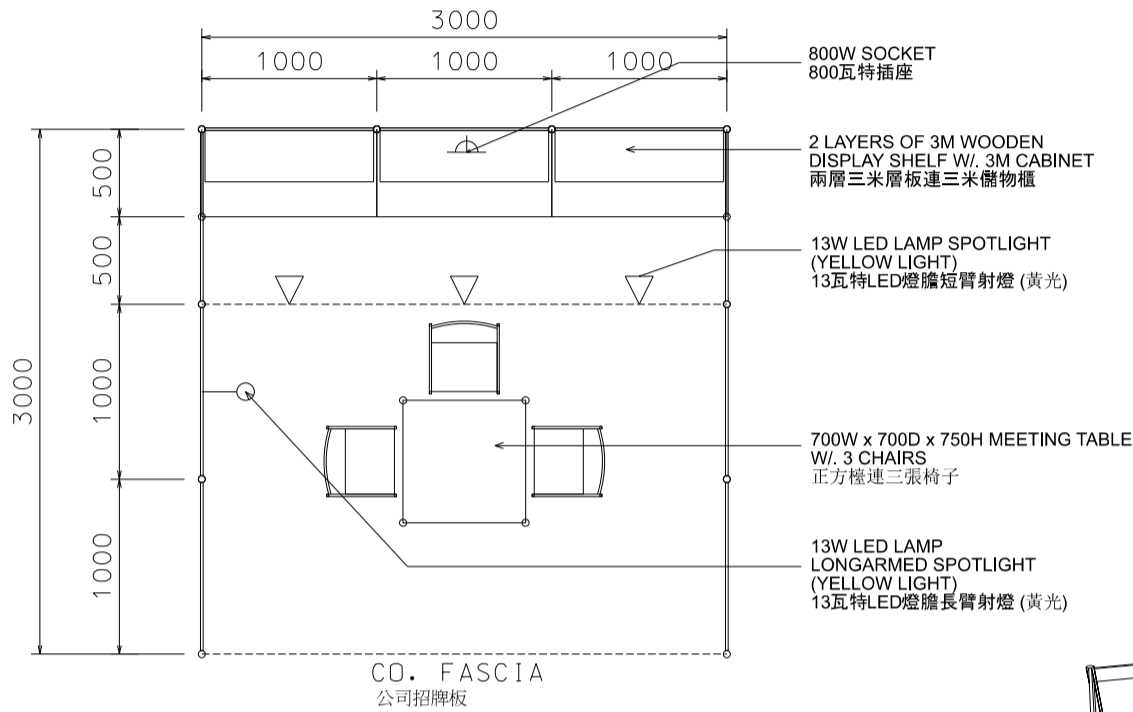

(For Trade Hall Exhibitors Only 只供貿易館參展商選用)

**3M x 3M Standard Booth**  
 三米乘三米標準攤位

PLAN  
平面圖

PERSPECTIVE  
透視圖

ELEVATION  
正面圖

BOOTH SPECIFICATIONS		QTY.
	1000W x 500D x 750H CABINET 儲物櫃	3
	3000W x 300D WOODEN DISPLAY SHELF 陳列架	2
	700W x 700D x 750H MEETING TABLE 正方檯	1
	BLACK LEATHER CHAIR 椅子	3
	13W LED LAMP SPOTLIGHT (YELLOW LIGHT) 13瓦特LED燈膽短臂射燈 (黃光)	3
	13W LED LAMP LONGARMED SPOTLIGHT (YELLOW LIGHT) 13瓦特LED燈膽長臂射燈 (黃光)	1
	800W SOCKET 插座	1
	CEILING BEAM 天花橫樑	3M
	RUBBISH BIN & CARPET (9sqm.) 垃圾桶 & 地毯	

\*The Hong Kong Trade Development Council reserves the right to change the configuration if necessary.

\*如有需要，香港貿易發展局有權更改攤位結構。

(For Trade Hall Exhibitors Only 只供貿易館參展商選用)

**3M x 3M Left Corner Booth**

三米乘三米左邊角位攤位

PLAN  
平面圖

PERSPECTIVE  
透視圖

ELEVATION  
正面圖

BOOTH SPECIFICATIONS		QTY.
	1000W x 500D x 750H CABINET 儲物櫃	3
	3000W x 300D WOODEN DISPLAY SHELF 陳列架	2
	700W x 700D x 750H MEETING TABLE 正方檯	1
	BLACK LEATHER CHAIR 椅子	3
	13W LED LAMP SPOTLIGHT (YELLOW LIGHT) 13瓦特LED燈膽短臂射燈 (黃光)	3
	13W LED LAMP LONGARMED SPOTLIGHT (YELLOW LIGHT) 13瓦特LED燈膽長臂射燈 (黃光)	1
	800W SOCKET 插座	1
	CEILING BEAM 天花橫樑	3M
	RUBBISH BIN & CARPET (9sqm.) 垃圾桶 & 地毯	

\*The Hong Kong Trade Development Council reserves the right to change the configuration if necessary.

\*如有需要，香港貿易發展局有權更改攤位結構。

(For Trade Hall Exhibitors Only 只供貿易館參展商選用)

**3M x 3M Right Corner Booth**

三米乘三米右邊角位攤位