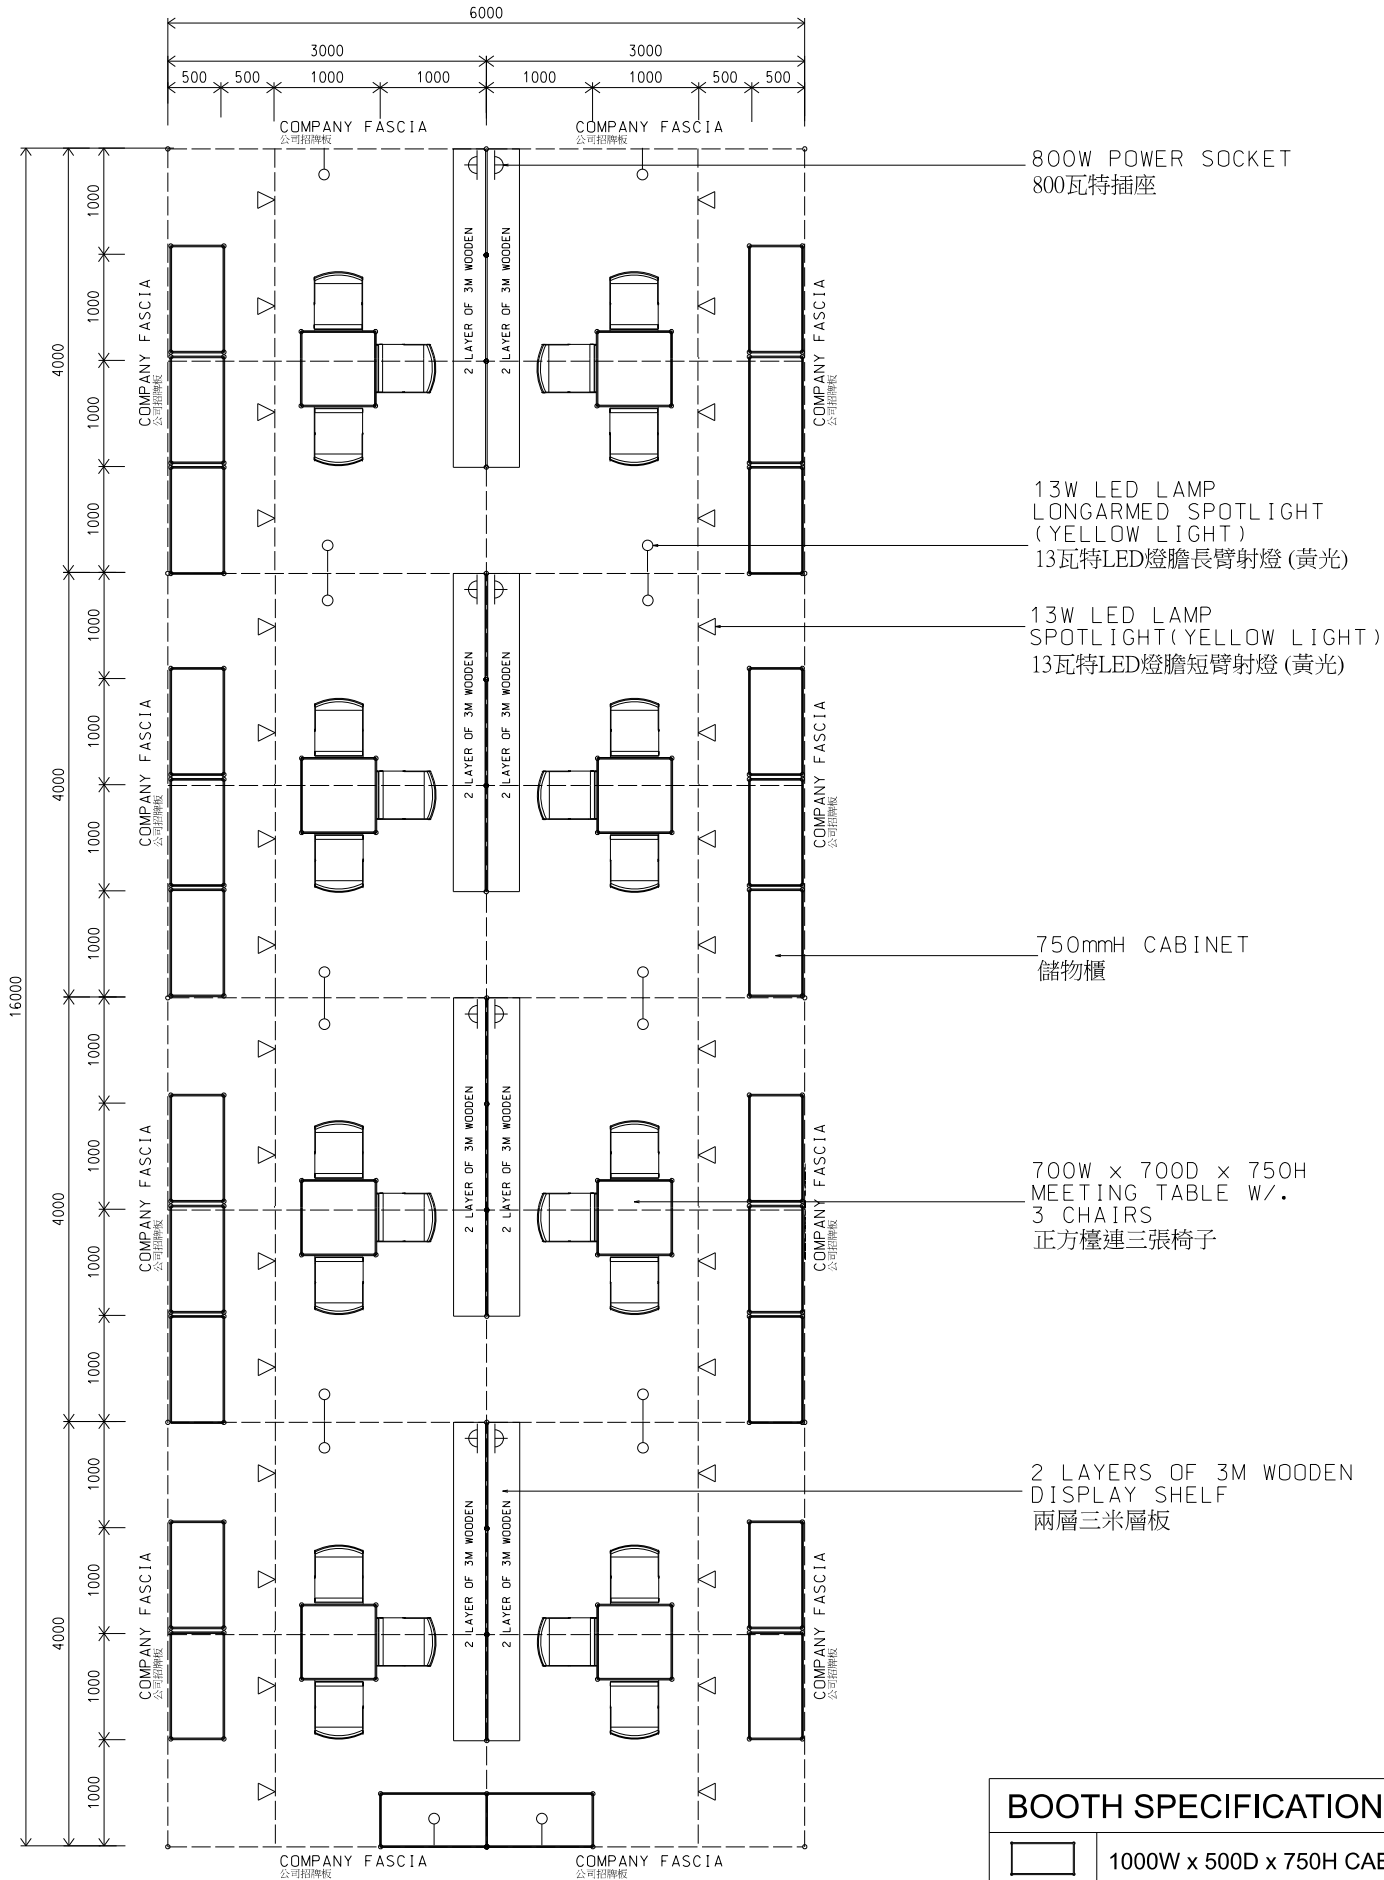

(FOR PUBLIC HALL EXHIBITORS ONLY 只供公眾館參展商選用)

Odd Size 16M x 6M 4-Sides Open Booth

十六米乘六米四邊通道攤位

PLAN
平面圖

BOOTH SPECIFICATIONS		QTY.
	1000W x 500D x 750H CABINET 儲物櫃	24
	3000W x 300D WOODEN DISPLAY SHELF 陳列架	16
	700W x 700D x 750H MEETING TABLE 正方檯	8
	BLACK LEATHER CHAIR 椅子	24
	13W LED LAMP SPOTLIGHT (YELLOW LIGHT) 13瓦特LED燈膽短臂射燈 (黃光)	32
	13W LED LAMP LONGARMED SPOTLIGHT (YELLOW LIGHT) 13瓦特LED燈膽長臂射燈 (黃光)	16
	800W SOCKET 插座	8
	CEILING BEAM 天花橫樑	78M
	RUBBISH BIN & CARPET (96sqm.) 垃圾桶 & 地毯	

*The Hong Kong Trade Development Council reserves the right to change the configuration if necessary.

*如有需要，香港貿易發展局有權更改攤位結構。