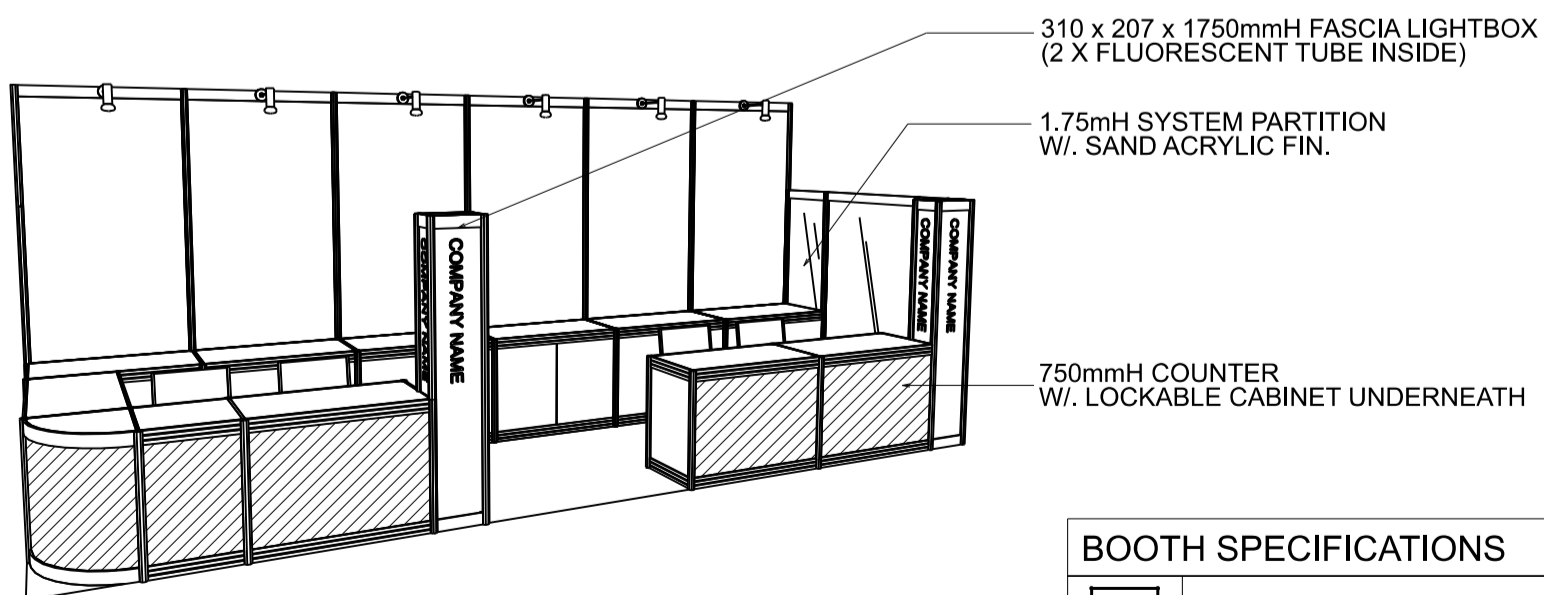

### 6M x 2M GOURMET ZONE BOOTH (OPTION A)

六米乘二米標準攤位

BOOTH SPECIFICATIONS		QTY.
	1000W x 500D x 750H CABINET	11
	LONG ARMED SPOTLIGHT (300MM) 13 WATT LED LAMP (YELLOW LIGHT)	6
	BLACK LEATHER CHAIR	4
	500W SOCKET	2
	RUBBISH BIN & CARPET (12sqm.)	

### 6M x 2M GOURMET ZONE LEFT CORNER BOOTH (OPTION A)

六米乘二米左邊角位攤位

PLAN

SIDE VIEW

ELEVATION

PERSPECTIVE

BOOTH SPECIFICATIONS		QTY.
	1000W x 500D x 750H CABINET	11
	LONG ARMED SPOTLIGHT (300MM) 13 WATT LED LAMP (YELLOW LIGHT)	6
	BLACK LEATHER CHAIR	4
	500W SOCKET	2
RUBBISH BIN & CARPET (12sqm.)		

**6M x 2M GOURMET ZONE RIGHT CORNER BOOTH (OPTION A)**

六米乘二米右邊角位攤位

BOOTH SPECIFICATIONS		QTY.
	1000W x 500D x 750H CABINET	11
	LONG ARMED SPOTLIGHT (300MM) 13 WATT LED LAMP (YELLOW LIGHT)	6
	BLACK LEATHER CHAIR	4
	500W SOCKET	2
	RUBBISH BIN & CARPET (12sqm.)	

### 6M x 2M GOURMET ZONE BOOTH (OPTION B)

六米乘二米標準攤位

BOOTH SPECIFICATIONS		QTY.
	1000W x 500D x 750H CABINET	11
	LONG ARMED SPOTLIGHT (300MM) 13 WATT LED LAMP (YELLOW LIGHT)	6
	BLACK LEATHER CHAIR	4
	500W SOCKET (24hrs POWER SUPPLY)	2
	RUBBISH BIN & CARPET (12sqm.)	