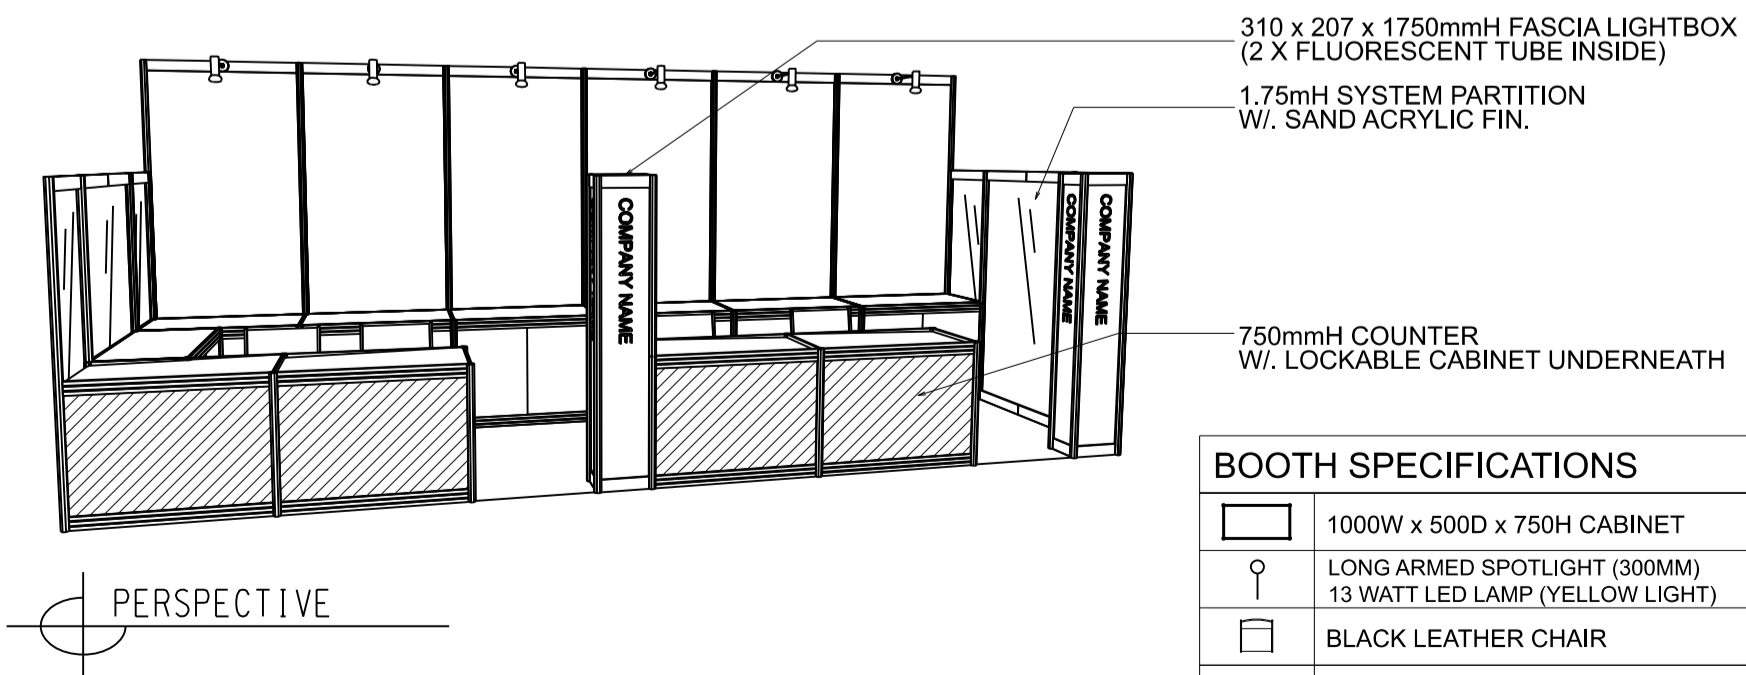

### 6M x 2M GOURMET ZONE BOOTH (OPTION A)

六米乘二米標準攤位

BOOTH SPECIFICATIONS		QTY.
	1000W x 500D x 750H CABINET	11
	LONG ARMED SPOTLIGHT (300MM) 13 WATT LED LAMP (YELLOW LIGHT)	6
	BLACK LEATHER CHAIR	4
	500W SOCKET	2
	RUBBISH BIN & CARPET (12sqm.)	

### 6M x 2M GOURMET ZONE LEFT CORNER BOOTH (OPTION A)

六米乘二米左邊角位攤位

PLAN

SIDE VIEW

ELEVATION

PERSPECTIVE

BOOTH SPECIFICATIONS		QTY.
	1000W x 500D x 750H CABINET	11
	LONG ARMED SPOTLIGHT (300MM) 13 WATT LED LAMP (YELLOW LIGHT)	6
	BLACK LEATHER CHAIR	4
	500W SOCKET	2
RUBBISH BIN & CARPET (12sqm.)		

**6M x 2M GOURMET ZONE RIGHT CORNER BOOTH (OPTION A)**

六米乘二米右邊角位攤位

BOOTH SPECIFICATIONS		QTY.
	1000W x 500D x 750H CABINET	11
	LONG ARMED SPOTLIGHT (300MM) 13 WATT LED LAMP (YELLOW LIGHT)	6
	BLACK LEATHER CHAIR	4
	500W SOCKET	2
	RUBBISH BIN & CARPET (12sqm.)	

### 6M x 2M GOURMET ZONE BOOTH (OPTION B)

六米乘二米標準攤位

BOOTH SPECIFICATIONS		QTY.
	1000W x 500D x 750H CABINET	11
	LONG ARMED SPOTLIGHT (300MM) 13 WATT LED LAMP (YELLOW LIGHT)	6
	BLACK LEATHER CHAIR	4
	500W SOCKET (24hrs POWER SUPPLY)	2
	RUBBISH BIN & CARPET (12sqm.)	