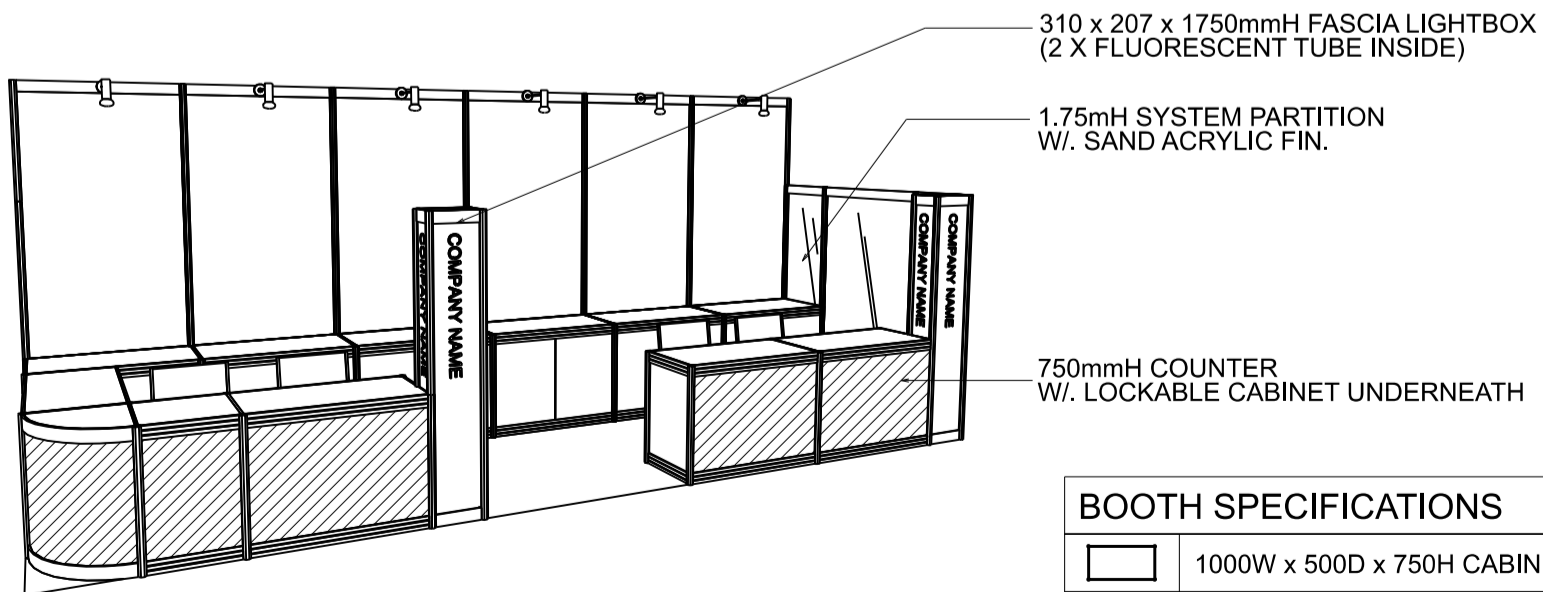

**6M x 2M GOURMET ZONE RIGHT CORNER BOOTH (OPTION A)**

六米乘二米右邊角位攤位

BOOTH SPECIFICATIONS		QTY.
	1000W x 500D x 750H CABINET	11
	LONG ARMED SPOTLIGHT (300MM) 13 WATT LED LAMP (YELLOW LIGHT)	6
	BLACK LEATHER CHAIR	4
	500W SOCKET	2
	RUBBISH BIN & CARPET (12sqm.)	

### 6M x 2M GOURMET ZONE BOOTH (OPTION B)

六米乘二米標準攤位

BOOTH SPECIFICATIONS		QTY.
	1000W x 500D x 750H CABINET	11
	LONG ARMED SPOTLIGHT (300MM) 13 WATT LED LAMP (YELLOW LIGHT)	6
	BLACK LEATHER CHAIR	4
	500W SOCKET (24hrs POWER SUPPLY)	2
	RUBBISH BIN & CARPET (12sqm.)	

### 6M x 2M GOURMET ZONE LEFT CORNER BOOTH (OPTION B)

六米乘二米左邊角位攤位

PLAN

SIDE VIEW

ELEVATION

PERSPECTIVE

BOOTH SPECIFICATIONS		QTY.
	1000W x 500D x 750H CABINET	11
	LONG ARMED SPOTLIGHT (300MM) 13 WATT LED LAMP (YELLOW LIGHT)	6
	BLACK LEATHER CHAIR	4
	500W SOCKET (24hrs POWER SUPPLY)	2
RUBBISH BIN & CARPET (12sqm.)		

### 6M x 2M GOURMET ZONE RIGHT CORNER BOOTH (OPTION B)

六米乘二米右邊角位攤位

PLAN

SIDE VIEW

ELEVATION

PERSPECTIVE

BOOTH SPECIFICATIONS		QTY.
	1000W x 500D x 750H CABINET	11
	LONG ARMED SPOTLIGHT (300MM) 13 WATT LED LAMP (YELLOW LIGHT)	6
	BLACK LEATHER CHAIR	4
	500W SOCKET (24hrs POWER SUPPLY)	2
	RUBBISH BIN & CARPET (12sqm.)	