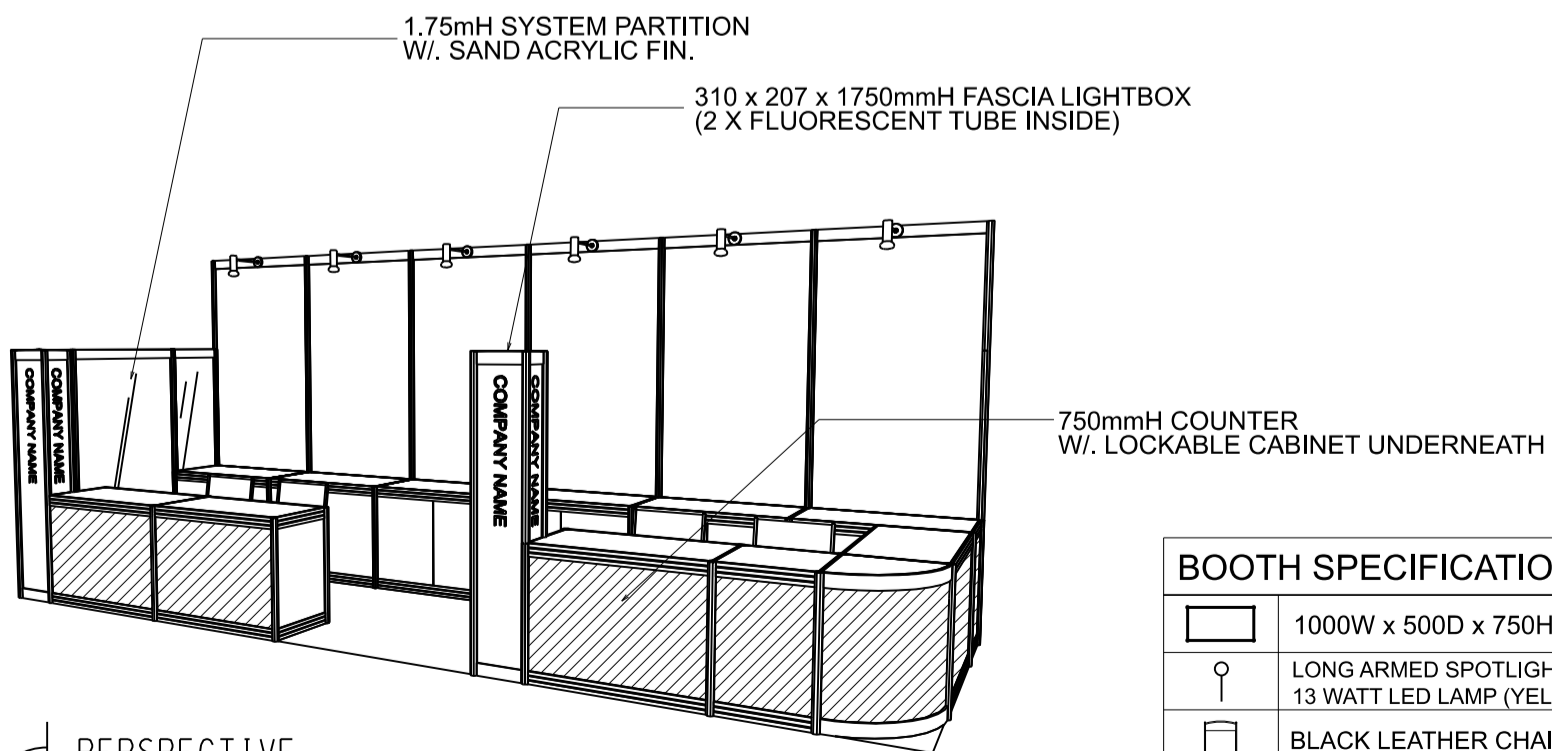

**6M x 2M GOURMET ZONE RIGHT CORNER BOOTH (OPTION A)**

六米乘二米右邊角位攤位

BOOTH SPECIFICATIONS		QTY.
	1000W x 500D x 750H CABINET	11
	LONG ARMED SPOTLIGHT (300MM) 13 WATT LED LAMP (YELLOW LIGHT)	6
	BLACK LEATHER CHAIR	4
	500W SOCKET	2
	RUBBISH BIN & CARPET (12sqm.)	

### 6M x 2M GOURMET ZONE BOOTH (OPTION B)

六米乘二米標準攤位

BOOTH SPECIFICATIONS		QTY.
	1000W x 500D x 750H CABINET	11
	LONG ARMED SPOTLIGHT (300MM) 13 WATT LED LAMP (YELLOW LIGHT)	6
	BLACK LEATHER CHAIR	4
	500W SOCKET (24hrs POWER SUPPLY)	2
	RUBBISH BIN & CARPET (12sqm.)	

### 6M x 2M GOURMET ZONE LEFT CORNER BOOTH (OPTION B)

六米乘二米左邊角位攤位

PLAN

SIDE VIEW

ELEVATION

PERSPECTIVE

BOOTH SPECIFICATIONS		QTY.
	1000W x 500D x 750H CABINET	11
	LONG ARMED SPOTLIGHT (300MM) 13 WATT LED LAMP (YELLOW LIGHT)	6
	BLACK LEATHER CHAIR	4
	500W SOCKET (24hrs POWER SUPPLY)	2
RUBBISH BIN & CARPET (12sqm.)		

### 6M x 2M GOURMET ZONE RIGHT CORNER BOOTH (OPTION B)

六米乘二米右邊角位攤位

PLAN

SIDE VIEW

ELEVATION

PERSPECTIVE

BOOTH SPECIFICATIONS		QTY.
	1000W x 500D x 750H CABINET	11
	LONG ARMED SPOTLIGHT (300MM) 13 WATT LED LAMP (YELLOW LIGHT)	6
	BLACK LEATHER CHAIR	4
	500W SOCKET (24hrs POWER SUPPLY)	2
	RUBBISH BIN & CARPET (12sqm.)	