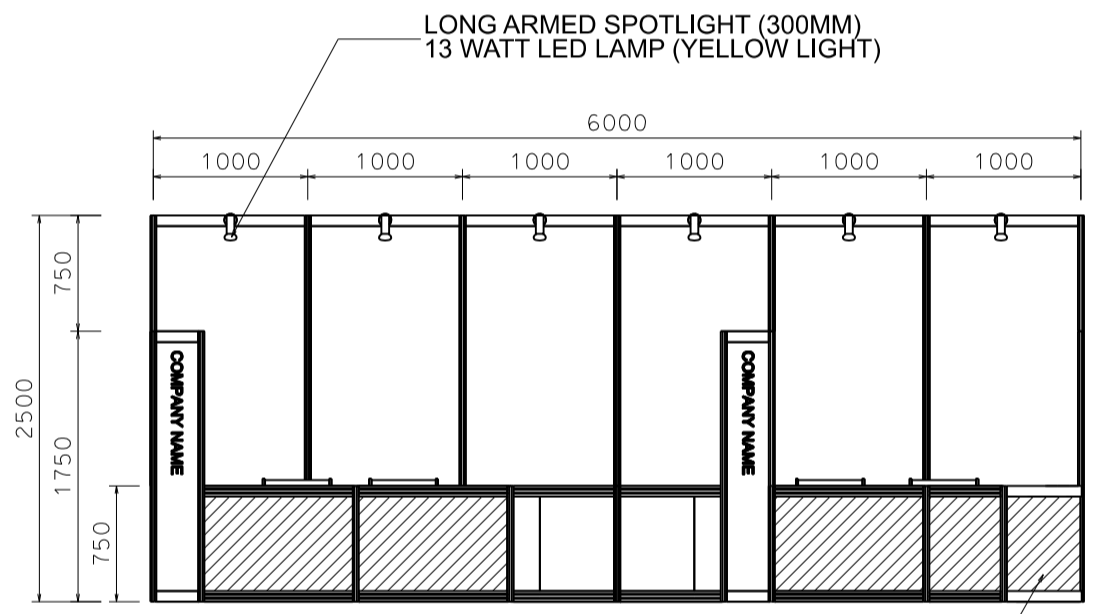

**6M x 2M GOURMET ZONE RIGHT CORNER BOOTH (OPTION A)**

六米乘二米右邊角位攤位

BOOTH SPECIFICATIONS		QTY.
	1000W x 500D x 750H CABINET	11
	LONG ARMED SPOTLIGHT (300MM) 13 WATT LED LAMP (YELLOW LIGHT)	6
	BLACK LEATHER CHAIR	4
	500W SOCKET	2
	RUBBISH BIN & CARPET (12sqm.)	

### 6M x 2M GOURMET ZONE BOOTH (OPTION B)

六米乘二米標準攤位

BOOTH SPECIFICATIONS		QTY.
	1000W x 500D x 750H CABINET	11
	LONG ARMED SPOTLIGHT (300MM) 13 WATT LED LAMP (YELLOW LIGHT)	6
	BLACK LEATHER CHAIR	4
	500W SOCKET (24hrs POWER SUPPLY)	2
	RUBBISH BIN & CARPET (12sqm.)	

### 6M x 2M GOURMET ZONE LEFT CORNER BOOTH (OPTION B)

六米乘二米左邊角位攤位

PLAN

SIDE VIEW

ELEVATION

PERSPECTIVE

BOOTH SPECIFICATIONS		QTY.
	1000W x 500D x 750H CABINET	11
	LONG ARMED SPOTLIGHT (300MM) 13 WATT LED LAMP (YELLOW LIGHT)	6
	BLACK LEATHER CHAIR	4
	500W SOCKET (24hrs POWER SUPPLY)	2
RUBBISH BIN & CARPET (12sqm.)		

### 6M x 2M GOURMET ZONE RIGHT CORNER BOOTH (OPTION B)

六米乘二米右邊角位攤位

PLAN

SIDE VIEW

ELEVATION

PERSPECTIVE

BOOTH SPECIFICATIONS		QTY.
	1000W x 500D x 750H CABINET	11
	LONG ARMED SPOTLIGHT (300MM) 13 WATT LED LAMP (YELLOW LIGHT)	6
	BLACK LEATHER CHAIR	4
	500W SOCKET (24hrs POWER SUPPLY)	2
	RUBBISH BIN & CARPET (12sqm.)	