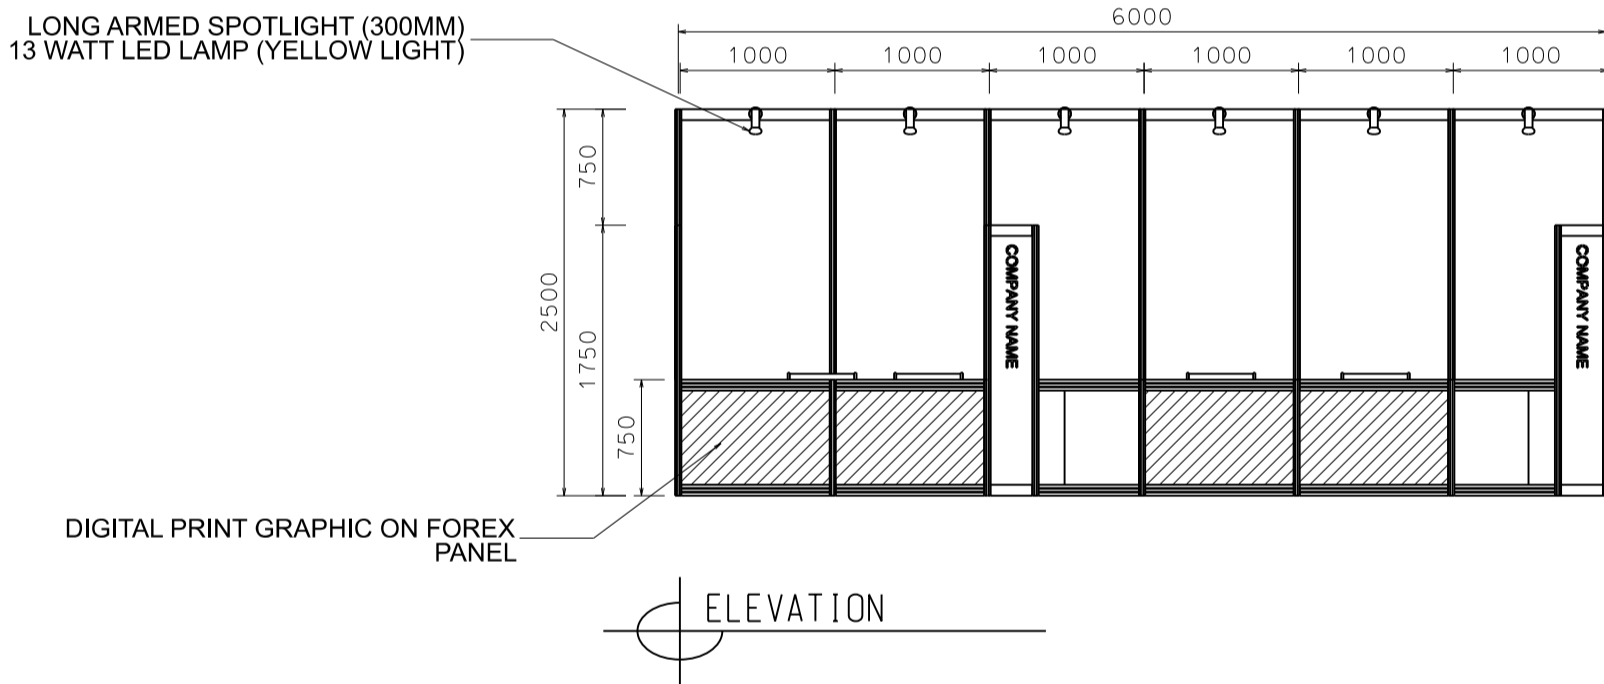

### 6M x 2M GOURMET ZONE BOOTH (OPTION A)

六米乘二米標準攤位

BOOTH SPECIFICATIONS		QTY.
	1000W x 500D x 750H CABINET	11
	LONG ARMED SPOTLIGHT (300MM) 13 WATT LED LAMP (YELLOW LIGHT)	6
	BLACK LEATHER CHAIR	4
	500W SOCKET	2
	RUBBISH BIN & CARPET (12sqm.)	

### 6M x 2M GOURMET ZONE LEFT CORNER BOOTH (OPTION A)

六米乘二米左邊角位攤位

PLAN

SIDE VIEW

ELEVATION

PERSPECTIVE

BOOTH SPECIFICATIONS		QTY.
	1000W x 500D x 750H CABINET	11
	LONG ARMED SPOTLIGHT (300MM) 13 WATT LED LAMP (YELLOW LIGHT)	6
	BLACK LEATHER CHAIR	4
	500W SOCKET	2
RUBBISH BIN & CARPET (12sqm.)		

**6M x 2M GOURMET ZONE RIGHT CORNER BOOTH (OPTION A)**

六米乘二米右邊角位攤位

BOOTH SPECIFICATIONS		QTY.
	1000W x 500D x 750H CABINET	11
	LONG ARMED SPOTLIGHT (300MM) 13 WATT LED LAMP (YELLOW LIGHT)	6
	BLACK LEATHER CHAIR	4
	500W SOCKET	2
	RUBBISH BIN & CARPET (12sqm.)	

### 6M x 2M GOURMET ZONE BOOTH (OPTION B)

六米乘二米標準攤位

BOOTH SPECIFICATIONS		QTY.
	1000W x 500D x 750H CABINET	11
	LONG ARMED SPOTLIGHT (300MM) 13 WATT LED LAMP (YELLOW LIGHT)	6
	BLACK LEATHER CHAIR	4
	500W SOCKET (24hrs POWER SUPPLY)	2
	RUBBISH BIN & CARPET (12sqm.)	