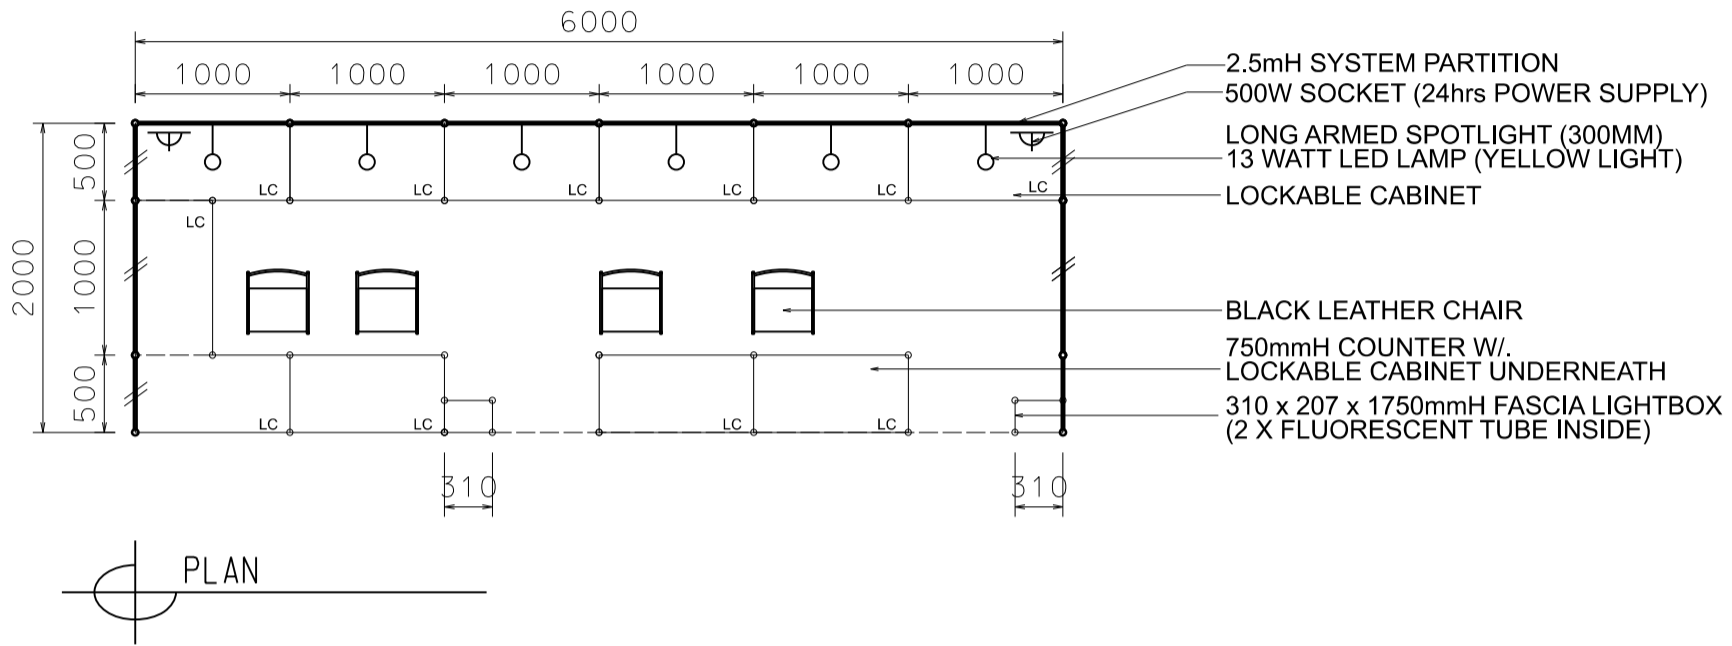

### 6M x 2M GOURMET ZONE BOOTH (OPTION A)

六米乘二米標準攤位

BOOTH SPECIFICATIONS		QTY.
	1000W x 500D x 750H CABINET	11
	LONG ARMED SPOTLIGHT (300MM) 13 WATT LED LAMP (YELLOW LIGHT)	6
	BLACK LEATHER CHAIR	4
	500W SOCKET	2
	RUBBISH BIN & CARPET (12sqm.)	

### 6M x 2M GOURMET ZONE LEFT CORNER BOOTH (OPTION A)

六米乘二米左邊角位攤位

PLAN

SIDE VIEW

ELEVATION

PERSPECTIVE

BOOTH SPECIFICATIONS		QTY.
	1000W x 500D x 750H CABINET	11
	LONG ARMED SPOTLIGHT (300MM) 13 WATT LED LAMP (YELLOW LIGHT)	6
	BLACK LEATHER CHAIR	4
	500W SOCKET	2
RUBBISH BIN & CARPET (12sqm.)		

**6M x 2M GOURMET ZONE RIGHT CORNER BOOTH (OPTION A)**

六米乘二米右邊角位攤位

BOOTH SPECIFICATIONS		QTY.
	1000W x 500D x 750H CABINET	11
	LONG ARMED SPOTLIGHT (300MM) 13 WATT LED LAMP (YELLOW LIGHT)	6
	BLACK LEATHER CHAIR	4
	500W SOCKET	2
	RUBBISH BIN & CARPET (12sqm.)	

### 6M x 2M GOURMET ZONE BOOTH (OPTION B)

六米乘二米標準攤位

BOOTH SPECIFICATIONS		QTY.
	1000W x 500D x 750H CABINET	11
	LONG ARMED SPOTLIGHT (300MM) 13 WATT LED LAMP (YELLOW LIGHT)	6
	BLACK LEATHER CHAIR	4
	500W SOCKET (24hrs POWER SUPPLY)	2
	RUBBISH BIN & CARPET (12sqm.)	