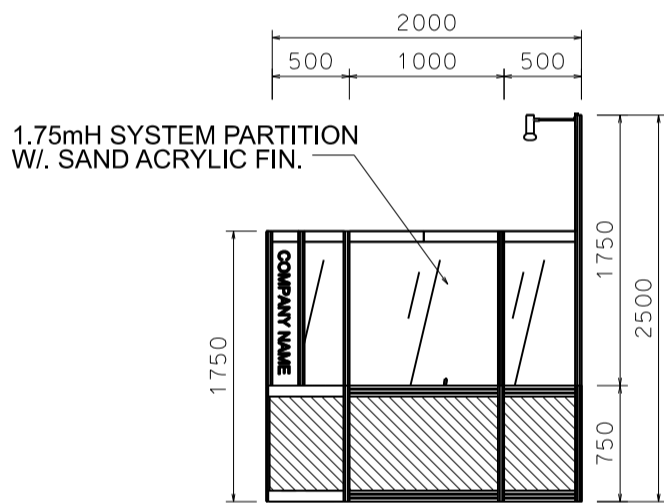

**6M x 2M GOURMET ZONE RIGHT CORNER BOOTH (OPTION A)**

六米乘二米右邊角位攤位

BOOTH SPECIFICATIONS		QTY.
	1000W x 500D x 750H CABINET	11
	LONG ARMED SPOTLIGHT (300MM) 13 WATT LED LAMP (YELLOW LIGHT)	6
	BLACK LEATHER CHAIR	4
	500W SOCKET	2
	RUBBISH BIN & CARPET (12sqm.)	

### 6M x 2M GOURMET ZONE BOOTH (OPTION B)

六米乘二米標準攤位

BOOTH SPECIFICATIONS		QTY.
	1000W x 500D x 750H CABINET	11
	LONG ARMED SPOTLIGHT (300MM) 13 WATT LED LAMP (YELLOW LIGHT)	6
	BLACK LEATHER CHAIR	4
	500W SOCKET (24hrs POWER SUPPLY)	2
	RUBBISH BIN & CARPET (12sqm.)	

### 6M x 2M GOURMET ZONE LEFT CORNER BOOTH (OPTION B)

六米乘二米左邊角位攤位

PLAN

SIDE VIEW

ELEVATION

PERSPECTIVE

BOOTH SPECIFICATIONS		QTY.
	1000W x 500D x 750H CABINET	11
	LONG ARMED SPOTLIGHT (300MM) 13 WATT LED LAMP (YELLOW LIGHT)	6
	BLACK LEATHER CHAIR	4
	500W SOCKET (24hrs POWER SUPPLY)	2
RUBBISH BIN & CARPET (12sqm.)		

### 6M x 2M GOURMET ZONE RIGHT CORNER BOOTH (OPTION B)

六米乘二米右邊角位攤位

PLAN

SIDE VIEW

ELEVATION

PERSPECTIVE

BOOTH SPECIFICATIONS		QTY.
	1000W x 500D x 750H CABINET	11
	LONG ARMED SPOTLIGHT (300MM) 13 WATT LED LAMP (YELLOW LIGHT)	6
	BLACK LEATHER CHAIR	4
	500W SOCKET (24hrs POWER SUPPLY)	2
	RUBBISH BIN & CARPET (12sqm.)	