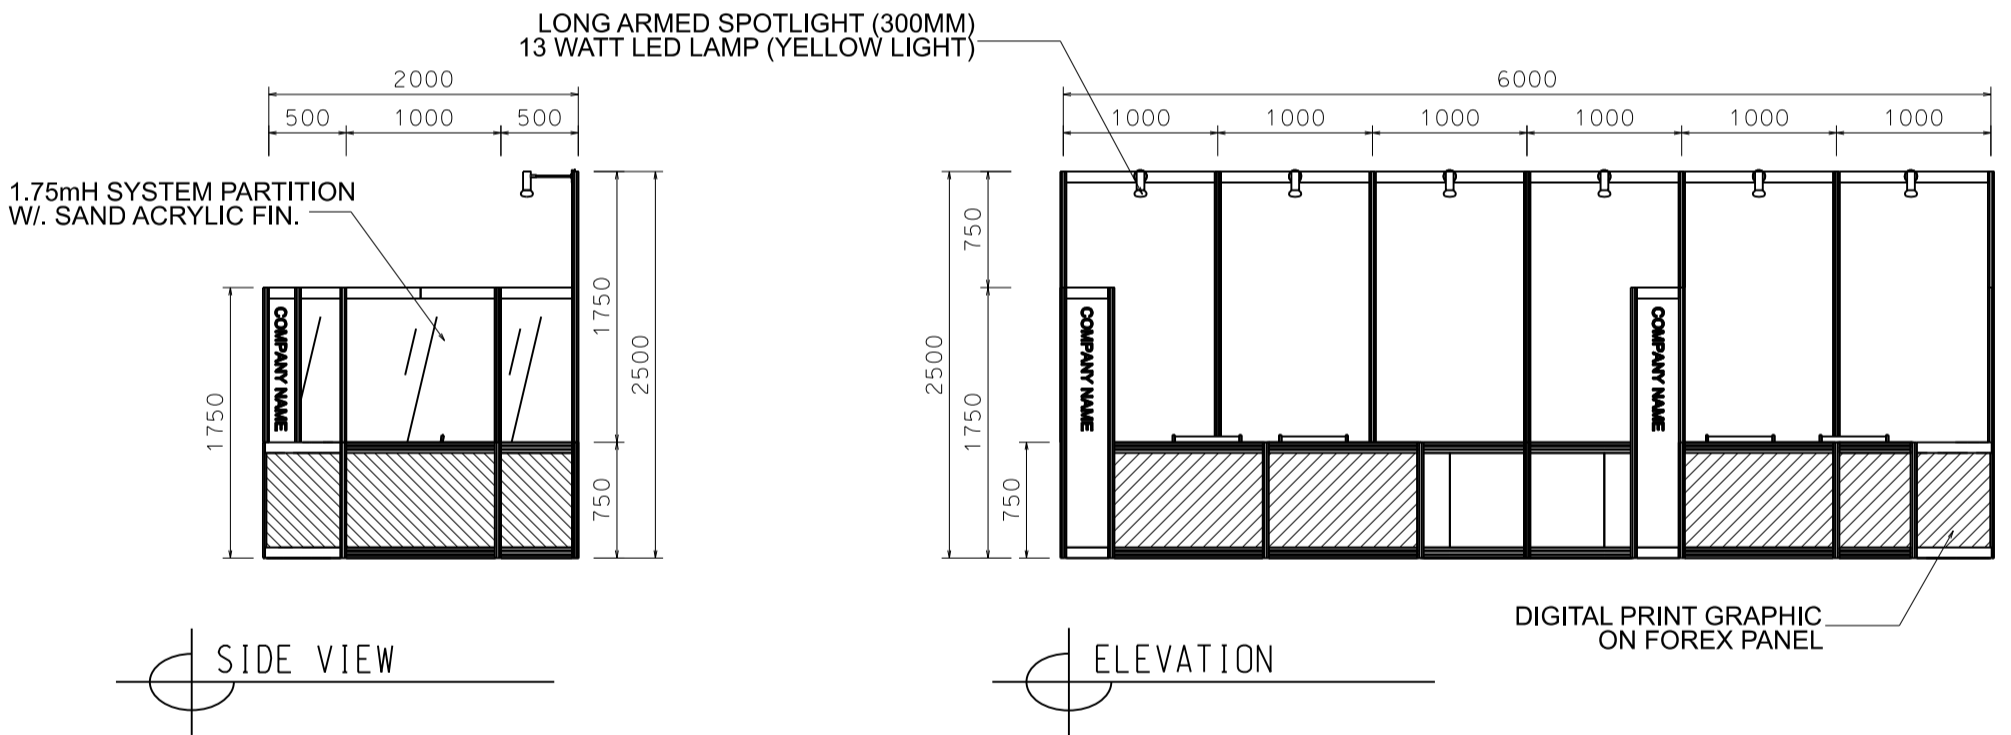

### 6M x 2M GOURMET ZONE BOOTH (OPTION A)

六米乘二米標準攤位

BOOTH SPECIFICATIONS		QTY.
	1000W x 500D x 750H CABINET	11
	LONG ARMED SPOTLIGHT (300MM) 13 WATT LED LAMP (YELLOW LIGHT)	6
	BLACK LEATHER CHAIR	4
	500W SOCKET	2
	RUBBISH BIN & CARPET (12sqm.)	

### 6M x 2M GOURMET ZONE LEFT CORNER BOOTH (OPTION A)

六米乘二米左邊角位攤位

PLAN

SIDE VIEW

ELEVATION

PERSPECTIVE

BOOTH SPECIFICATIONS		QTY.
	1000W x 500D x 750H CABINET	11
	LONG ARMED SPOTLIGHT (300MM) 13 WATT LED LAMP (YELLOW LIGHT)	6
	BLACK LEATHER CHAIR	4
	500W SOCKET	2
RUBBISH BIN & CARPET (12sqm.)		

**6M x 2M GOURMET ZONE RIGHT CORNER BOOTH (OPTION A)**

六米乘二米右邊角位攤位

BOOTH SPECIFICATIONS		QTY.
	1000W x 500D x 750H CABINET	11
	LONG ARMED SPOTLIGHT (300MM) 13 WATT LED LAMP (YELLOW LIGHT)	6
	BLACK LEATHER CHAIR	4
	500W SOCKET	2
	RUBBISH BIN & CARPET (12sqm.)	

### 6M x 2M GOURMET ZONE BOOTH (OPTION B)

六米乘二米標準攤位

BOOTH SPECIFICATIONS		QTY.
	1000W x 500D x 750H CABINET	11
	LONG ARMED SPOTLIGHT (300MM) 13 WATT LED LAMP (YELLOW LIGHT)	6
	BLACK LEATHER CHAIR	4
	500W SOCKET (24hrs POWER SUPPLY)	2
	RUBBISH BIN & CARPET (12sqm.)	