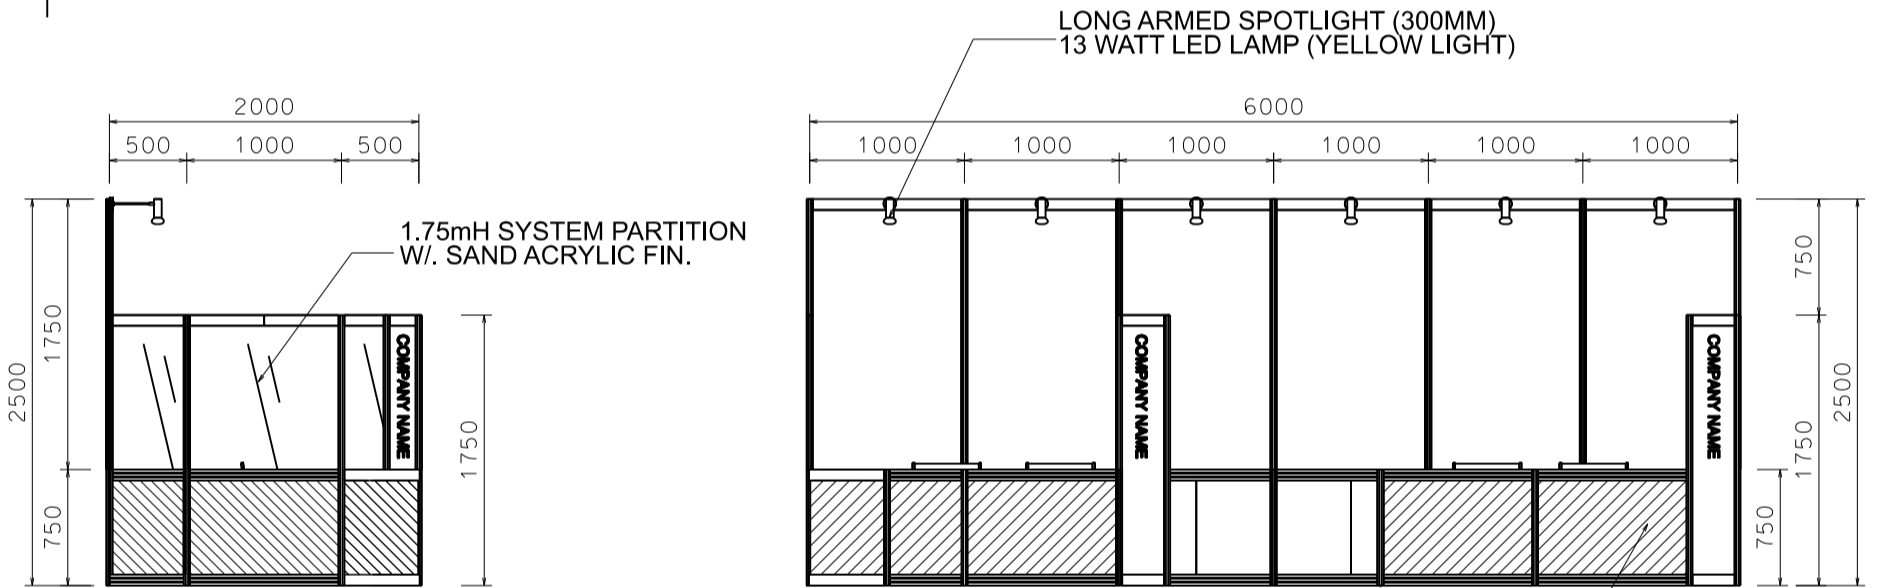

**6M x 2M GOURMET ZONE RIGHT CORNER BOOTH (OPTION A)**

六米乘二米右邊角位攤位

BOOTH SPECIFICATIONS		QTY.
	1000W x 500D x 750H CABINET	11
	LONG ARMED SPOTLIGHT (300MM) 13 WATT LED LAMP (YELLOW LIGHT)	6
	BLACK LEATHER CHAIR	4
	500W SOCKET	2
	RUBBISH BIN & CARPET (12sqm.)	

### 6M x 2M GOURMET ZONE BOOTH (OPTION B)

六米乘二米標準攤位

BOOTH SPECIFICATIONS		QTY.
	1000W x 500D x 750H CABINET	11
	LONG ARMED SPOTLIGHT (300MM) 13 WATT LED LAMP (YELLOW LIGHT)	6
	BLACK LEATHER CHAIR	4
	500W SOCKET (24hrs POWER SUPPLY)	2
	RUBBISH BIN & CARPET (12sqm.)	

### 6M x 2M GOURMET ZONE LEFT CORNER BOOTH (OPTION B)

六米乘二米左邊角位攤位

PLAN

SIDE VIEW

ELEVATION

PERSPECTIVE

BOOTH SPECIFICATIONS		QTY.
	1000W x 500D x 750H CABINET	11
	LONG ARMED SPOTLIGHT (300MM) 13 WATT LED LAMP (YELLOW LIGHT)	6
	BLACK LEATHER CHAIR	4
	500W SOCKET (24hrs POWER SUPPLY)	2
RUBBISH BIN & CARPET (12sqm.)		

### 6M x 2M GOURMET ZONE RIGHT CORNER BOOTH (OPTION B)

六米乘二米右邊角位攤位

PLAN

SIDE VIEW

ELEVATION

PERSPECTIVE

BOOTH SPECIFICATIONS		QTY.
	1000W x 500D x 750H CABINET	11
	LONG ARMED SPOTLIGHT (300MM) 13 WATT LED LAMP (YELLOW LIGHT)	6
	BLACK LEATHER CHAIR	4
	500W SOCKET (24hrs POWER SUPPLY)	2
	RUBBISH BIN & CARPET (12sqm.)	