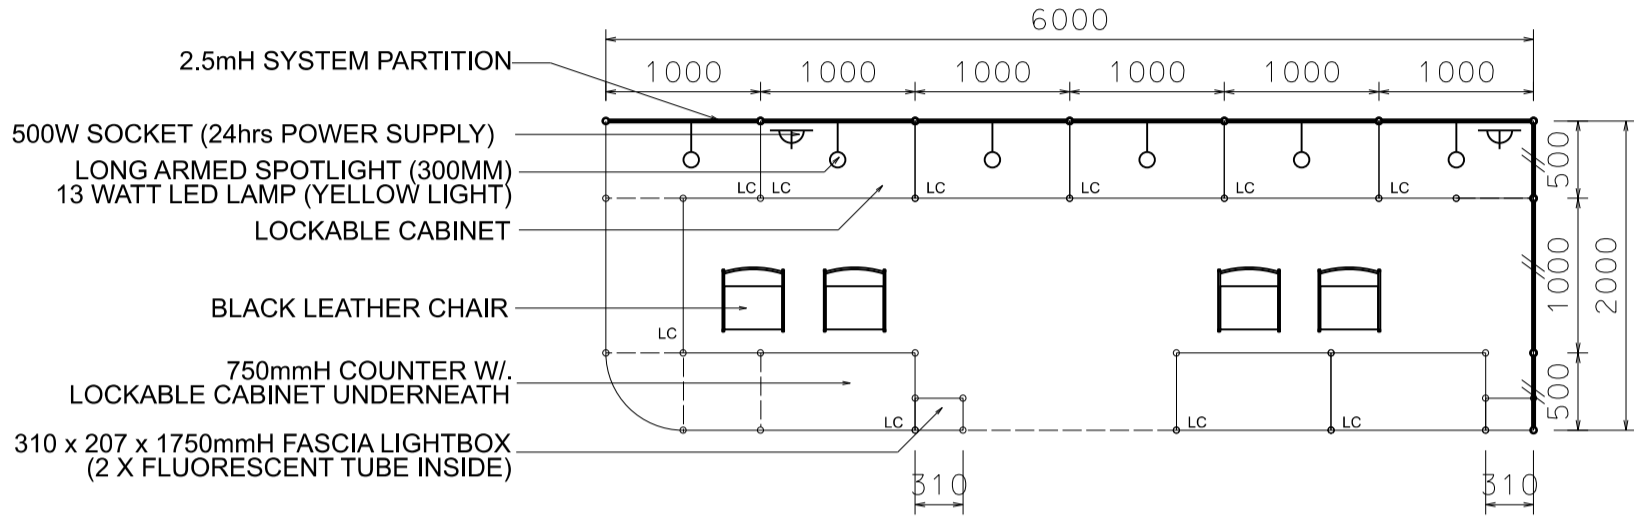

**6M x 2M GOURMET ZONE RIGHT CORNER BOOTH (OPTION A)**

六米乘二米右邊角位攤位

BOOTH SPECIFICATIONS		QTY.
	1000W x 500D x 750H CABINET	11
	LONG ARMED SPOTLIGHT (300MM) 13 WATT LED LAMP (YELLOW LIGHT)	6
	BLACK LEATHER CHAIR	4
	500W SOCKET	2
	RUBBISH BIN & CARPET (12sqm.)	

### 6M x 2M GOURMET ZONE BOOTH (OPTION B)

六米乘二米標準攤位

BOOTH SPECIFICATIONS		QTY.
	1000W x 500D x 750H CABINET	11
	LONG ARMED SPOTLIGHT (300MM) 13 WATT LED LAMP (YELLOW LIGHT)	6
	BLACK LEATHER CHAIR	4
	500W SOCKET (24hrs POWER SUPPLY)	2
	RUBBISH BIN & CARPET (12sqm.)	

### 6M x 2M GOURMET ZONE LEFT CORNER BOOTH (OPTION B)

六米乘二米左邊角位攤位

PLAN

SIDE VIEW

ELEVATION

PERSPECTIVE

BOOTH SPECIFICATIONS		QTY.
	1000W x 500D x 750H CABINET	11
	LONG ARMED SPOTLIGHT (300MM) 13 WATT LED LAMP (YELLOW LIGHT)	6
	BLACK LEATHER CHAIR	4
	500W SOCKET (24hrs POWER SUPPLY)	2
RUBBISH BIN & CARPET (12sqm.)		

### 6M x 2M GOURMET ZONE RIGHT CORNER BOOTH (OPTION B)

六米乘二米右邊角位攤位

PLAN

SIDE VIEW

ELEVATION

PERSPECTIVE

BOOTH SPECIFICATIONS		QTY.
	1000W x 500D x 750H CABINET	11
	LONG ARMED SPOTLIGHT (300MM) 13 WATT LED LAMP (YELLOW LIGHT)	6
	BLACK LEATHER CHAIR	4
	500W SOCKET (24hrs POWER SUPPLY)	2
	RUBBISH BIN & CARPET (12sqm.)	