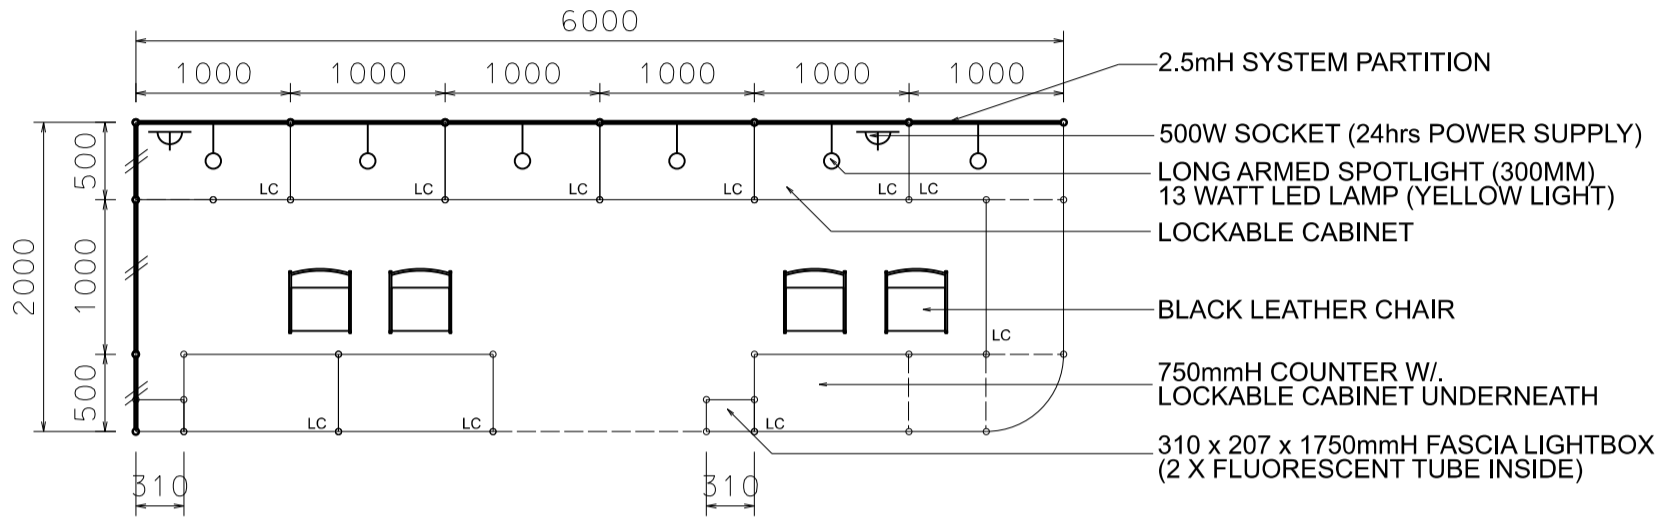

**6M x 2M GOURMET ZONE RIGHT CORNER BOOTH (OPTION A)**

六米乘二米右邊角位攤位

BOOTH SPECIFICATIONS		QTY.
	1000W x 500D x 750H CABINET	11
	LONG ARMED SPOTLIGHT (300MM) 13 WATT LED LAMP (YELLOW LIGHT)	6
	BLACK LEATHER CHAIR	4
	500W SOCKET	2
	RUBBISH BIN & CARPET (12sqm.)	

### 6M x 2M GOURMET ZONE BOOTH (OPTION B)

六米乘二米標準攤位

BOOTH SPECIFICATIONS		QTY.
	1000W x 500D x 750H CABINET	11
	LONG ARMED SPOTLIGHT (300MM) 13 WATT LED LAMP (YELLOW LIGHT)	6
	BLACK LEATHER CHAIR	4
	500W SOCKET (24hrs POWER SUPPLY)	2
	RUBBISH BIN & CARPET (12sqm.)	

### 6M x 2M GOURMET ZONE LEFT CORNER BOOTH (OPTION B)

六米乘二米左邊角位攤位

PLAN

SIDE VIEW

ELEVATION

PERSPECTIVE

BOOTH SPECIFICATIONS		QTY.
	1000W x 500D x 750H CABINET	11
	LONG ARMED SPOTLIGHT (300MM) 13 WATT LED LAMP (YELLOW LIGHT)	6
	BLACK LEATHER CHAIR	4
	500W SOCKET (24hrs POWER SUPPLY)	2
RUBBISH BIN & CARPET (12sqm.)		

### 6M x 2M GOURMET ZONE RIGHT CORNER BOOTH (OPTION B)

六米乘二米右邊角位攤位

PLAN

SIDE VIEW

ELEVATION

PERSPECTIVE

BOOTH SPECIFICATIONS		QTY.
	1000W x 500D x 750H CABINET	11
	LONG ARMED SPOTLIGHT (300MM) 13 WATT LED LAMP (YELLOW LIGHT)	6
	BLACK LEATHER CHAIR	4
	500W SOCKET (24hrs POWER SUPPLY)	2
	RUBBISH BIN & CARPET (12sqm.)	