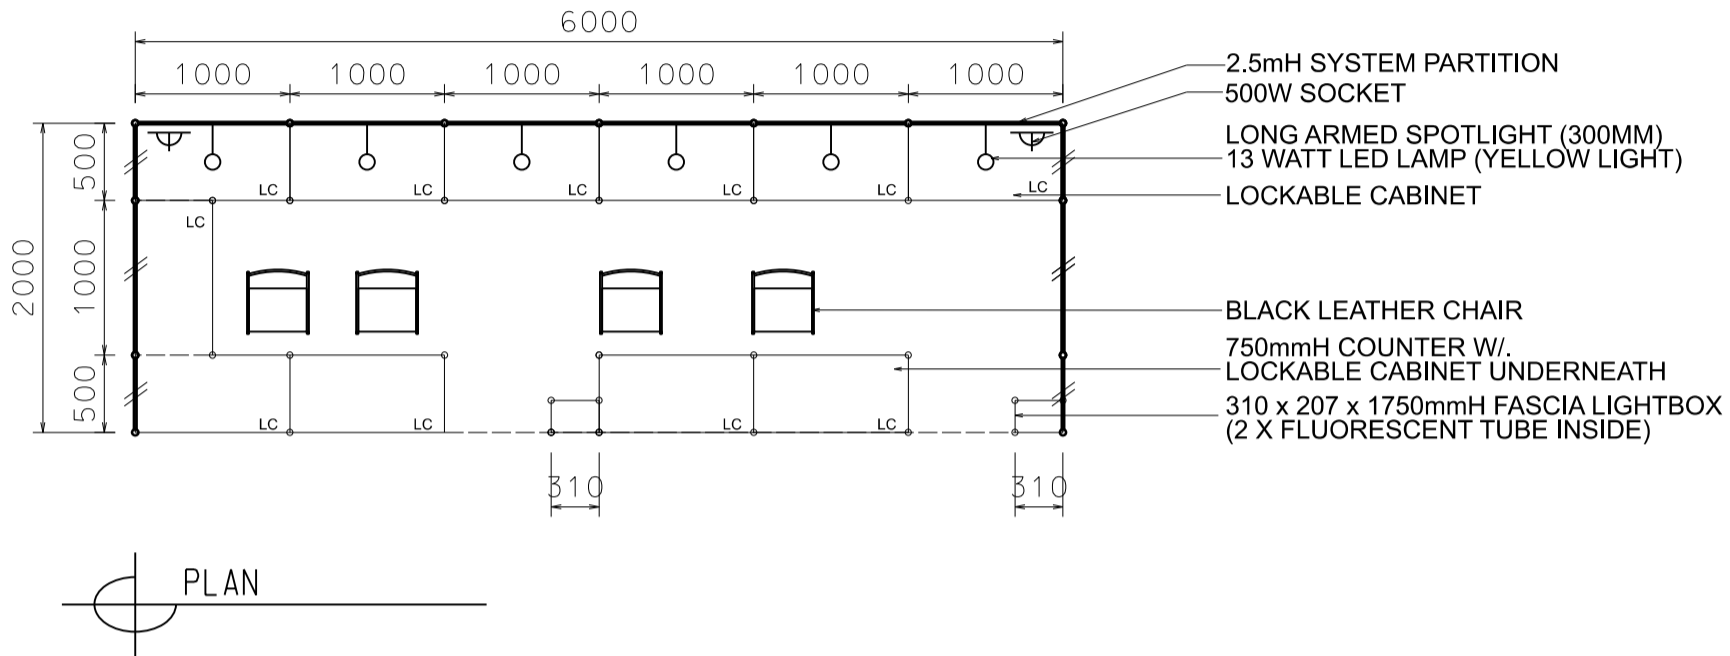

### 6M x 2M GOURMET ZONE BOOTH (OPTION A)

六米乘二米標準攤位

BOOTH SPECIFICATIONS		QTY.
	1000W x 500D x 750H CABINET	11
	LONG ARMED SPOTLIGHT (300MM) 13 WATT LED LAMP (YELLOW LIGHT)	6
	BLACK LEATHER CHAIR	4
	500W SOCKET	2
	RUBBISH BIN & CARPET (12sqm.)	

### 6M x 2M GOURMET ZONE LEFT CORNER BOOTH (OPTION A)

六米乘二米左邊角位攤位

PLAN

SIDE VIEW

ELEVATION

PERSPECTIVE

BOOTH SPECIFICATIONS		QTY.
	1000W x 500D x 750H CABINET	11
	LONG ARMED SPOTLIGHT (300MM) 13 WATT LED LAMP (YELLOW LIGHT)	6
	BLACK LEATHER CHAIR	4
	500W SOCKET	2
RUBBISH BIN & CARPET (12sqm.)		

**6M x 2M GOURMET ZONE RIGHT CORNER BOOTH (OPTION A)**

六米乘二米右邊角位攤位

BOOTH SPECIFICATIONS		QTY.
	1000W x 500D x 750H CABINET	11
	LONG ARMED SPOTLIGHT (300MM) 13 WATT LED LAMP (YELLOW LIGHT)	6
	BLACK LEATHER CHAIR	4
	500W SOCKET	2
	RUBBISH BIN & CARPET (12sqm.)	

### 6M x 2M GOURMET ZONE BOOTH (OPTION B)

六米乘二米標準攤位

BOOTH SPECIFICATIONS		QTY.
	1000W x 500D x 750H CABINET	11
	LONG ARMED SPOTLIGHT (300MM) 13 WATT LED LAMP (YELLOW LIGHT)	6
	BLACK LEATHER CHAIR	4
	500W SOCKET (24hrs POWER SUPPLY)	2
	RUBBISH BIN & CARPET (12sqm.)	