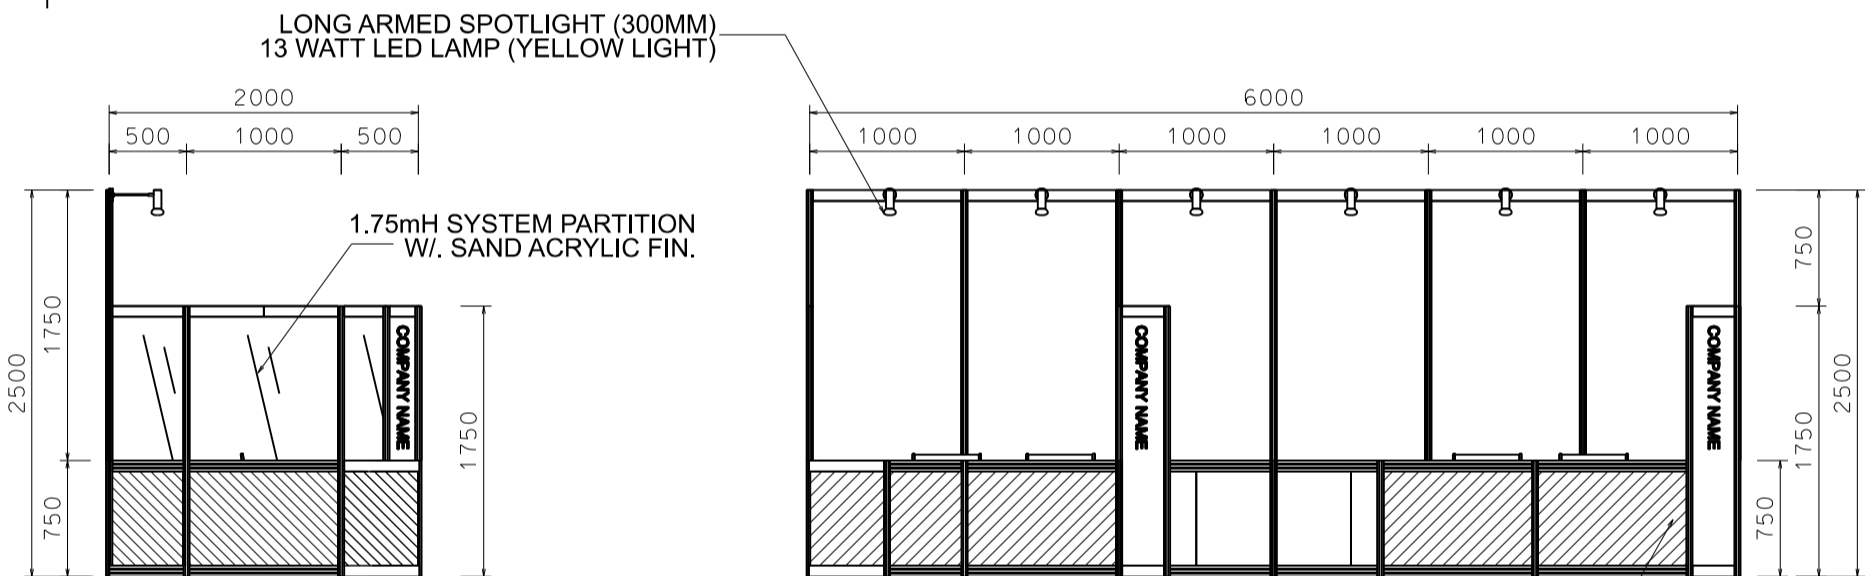

### 6M x 2M GOURMET ZONE BOOTH (OPTION A)

六米乘二米標準攤位

BOOTH SPECIFICATIONS		QTY.
	1000W x 500D x 750H CABINET	11
	LONG ARMED SPOTLIGHT (300MM) 13 WATT LED LAMP (YELLOW LIGHT)	6
	BLACK LEATHER CHAIR	4
	500W SOCKET	2
	RUBBISH BIN & CARPET (12sqm.)	

### 6M x 2M GOURMET ZONE LEFT CORNER BOOTH (OPTION A)

六米乘二米左邊角位攤位

PLAN

SIDE VIEW

ELEVATION

PERSPECTIVE

BOOTH SPECIFICATIONS		QTY.
	1000W x 500D x 750H CABINET	11
	LONG ARMED SPOTLIGHT (300MM) 13 WATT LED LAMP (YELLOW LIGHT)	6
	BLACK LEATHER CHAIR	4
	500W SOCKET	2
RUBBISH BIN & CARPET (12sqm.)		

**6M x 2M GOURMET ZONE RIGHT CORNER BOOTH (OPTION A)**

六米乘二米右邊角位攤位

BOOTH SPECIFICATIONS		QTY.
	1000W x 500D x 750H CABINET	11
	LONG ARMED SPOTLIGHT (300MM) 13 WATT LED LAMP (YELLOW LIGHT)	6
	BLACK LEATHER CHAIR	4
	500W SOCKET	2
	RUBBISH BIN & CARPET (12sqm.)	

### 6M x 2M GOURMET ZONE BOOTH (OPTION B)

六米乘二米標準攤位

BOOTH SPECIFICATIONS		QTY.
	1000W x 500D x 750H CABINET	11
	LONG ARMED SPOTLIGHT (300MM) 13 WATT LED LAMP (YELLOW LIGHT)	6
	BLACK LEATHER CHAIR	4
	500W SOCKET (24hrs POWER SUPPLY)	2
	RUBBISH BIN & CARPET (12sqm.)	