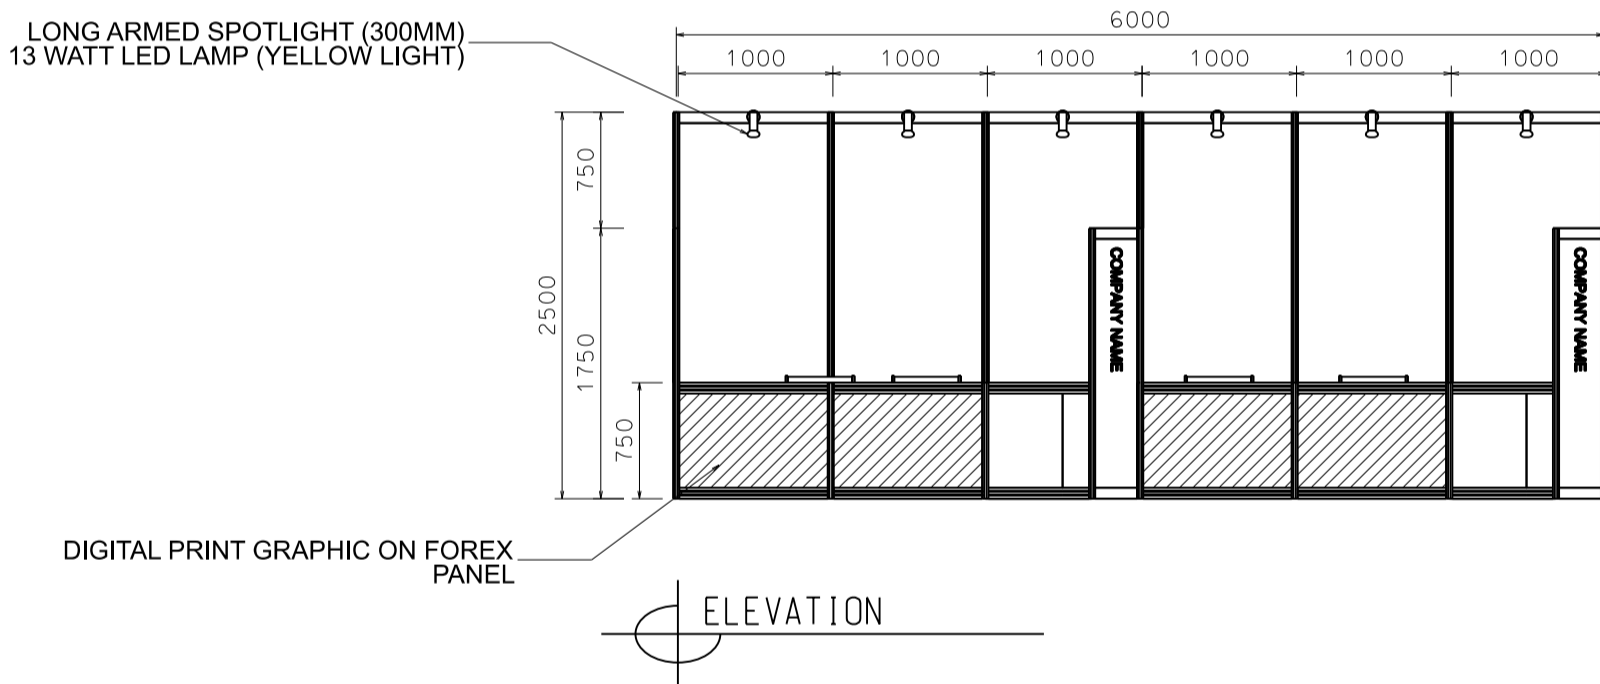

### 6M x 2M GOURMET ZONE BOOTH (OPTION A)

六米乘二米標準攤位

BOOTH SPECIFICATIONS		QTY.
	1000W x 500D x 750H CABINET	11
	LONG ARMED SPOTLIGHT (300MM) 13 WATT LED LAMP (YELLOW LIGHT)	6
	BLACK LEATHER CHAIR	4
	500W SOCKET	2
	RUBBISH BIN & CARPET (12sqm.)	

### 6M x 2M GOURMET ZONE LEFT CORNER BOOTH (OPTION A)

六米乘二米左邊角位攤位

PLAN

SIDE VIEW

ELEVATION

PERSPECTIVE

BOOTH SPECIFICATIONS		QTY.
	1000W x 500D x 750H CABINET	11
	LONG ARMED SPOTLIGHT (300MM) 13 WATT LED LAMP (YELLOW LIGHT)	6
	BLACK LEATHER CHAIR	4
	500W SOCKET	2
RUBBISH BIN & CARPET (12sqm.)		

**6M x 2M GOURMET ZONE RIGHT CORNER BOOTH (OPTION A)**

六米乘二米右邊角位攤位

BOOTH SPECIFICATIONS		QTY.
	1000W x 500D x 750H CABINET	11
	LONG ARMED SPOTLIGHT (300MM) 13 WATT LED LAMP (YELLOW LIGHT)	6
	BLACK LEATHER CHAIR	4
	500W SOCKET	2
	RUBBISH BIN & CARPET (12sqm.)	

### 6M x 2M GOURMET ZONE BOOTH (OPTION B)

六米乘二米標準攤位

BOOTH SPECIFICATIONS		QTY.
	1000W x 500D x 750H CABINET	11
	LONG ARMED SPOTLIGHT (300MM) 13 WATT LED LAMP (YELLOW LIGHT)	6
	BLACK LEATHER CHAIR	4
	500W SOCKET (24hrs POWER SUPPLY)	2
	RUBBISH BIN & CARPET (12sqm.)	