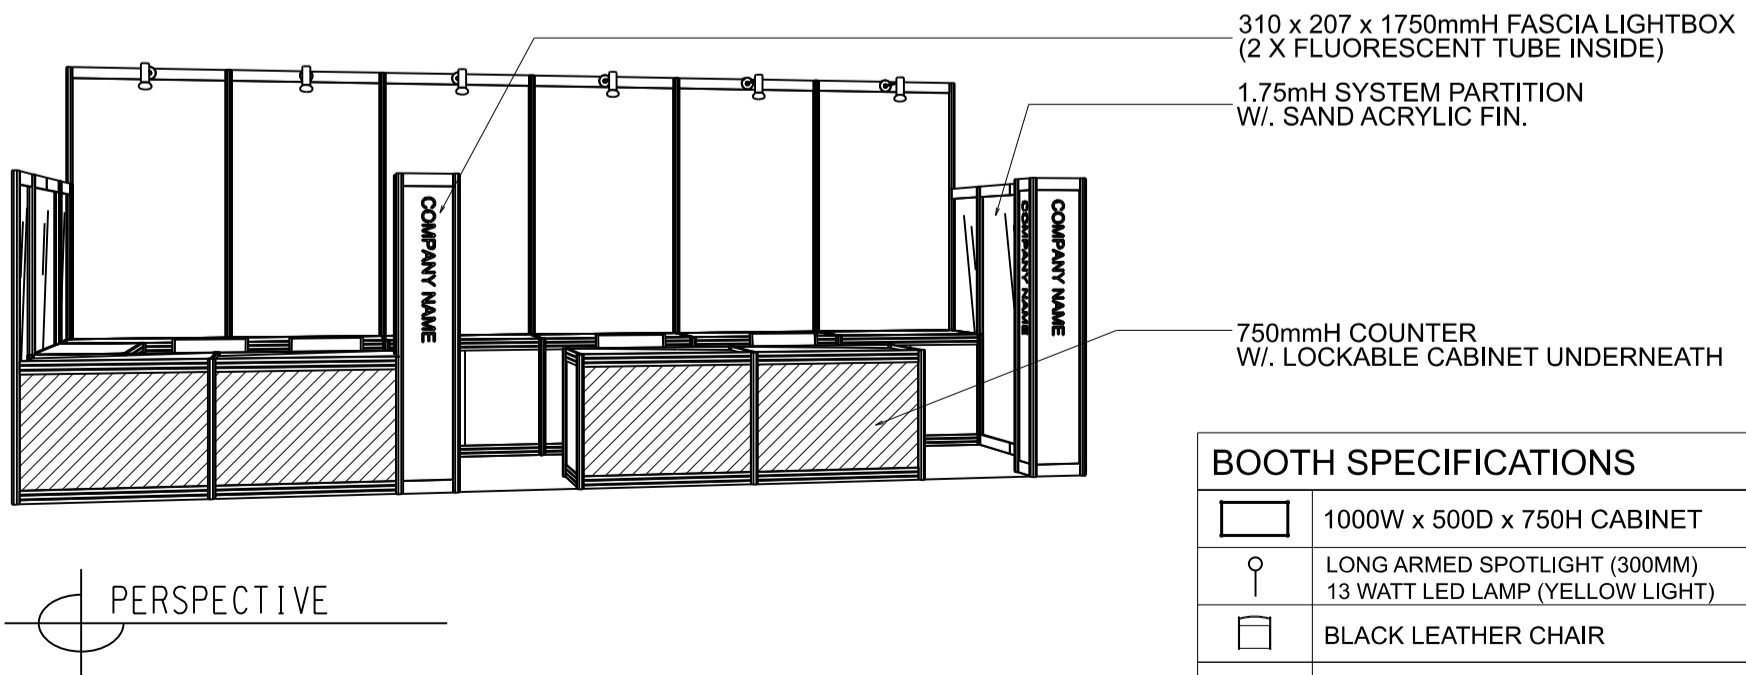

### 6M x 2M GOURMET ZONE LEFT CORNER BOOTH (OPTION A)

六米乘二米左邊角位攤位

PLAN

SIDE VIEW

ELEVATION

PERSPECTIVE

BOOTH SPECIFICATIONS		QTY.
	1000W x 500D x 750H CABINET	11
	LONG ARMED SPOTLIGHT (300MM) 13 WATT LED LAMP (YELLOW LIGHT)	6
	BLACK LEATHER CHAIR	4
	500W SOCKET	2
RUBBISH BIN & CARPET (12sqm.)		

**6M x 2M GOURMET ZONE RIGHT CORNER BOOTH (OPTION A)**

六米乘二米右邊角位攤位

BOOTH SPECIFICATIONS		QTY.
	1000W x 500D x 750H CABINET	11
	LONG ARMED SPOTLIGHT (300MM) 13 WATT LED LAMP (YELLOW LIGHT)	6
	BLACK LEATHER CHAIR	4
	500W SOCKET	2
	RUBBISH BIN & CARPET (12sqm.)	

### 6M x 2M GOURMET ZONE BOOTH (OPTION B)

六米乘二米標準攤位

BOOTH SPECIFICATIONS		QTY.
	1000W x 500D x 750H CABINET	11
	LONG ARMED SPOTLIGHT (300MM) 13 WATT LED LAMP (YELLOW LIGHT)	6
	BLACK LEATHER CHAIR	4
	500W SOCKET (24hrs POWER SUPPLY)	2
	RUBBISH BIN & CARPET (12sqm.)	

### 6M x 2M GOURMET ZONE LEFT CORNER BOOTH (OPTION B)

六米乘二米左邊角位攤位

PLAN

SIDE VIEW

ELEVATION

PERSPECTIVE

BOOTH SPECIFICATIONS		QTY.
	1000W x 500D x 750H CABINET	11
	LONG ARMED SPOTLIGHT (300MM) 13 WATT LED LAMP (YELLOW LIGHT)	6
	BLACK LEATHER CHAIR	4
	500W SOCKET (24hrs POWER SUPPLY)	2
RUBBISH BIN & CARPET (12sqm.)		