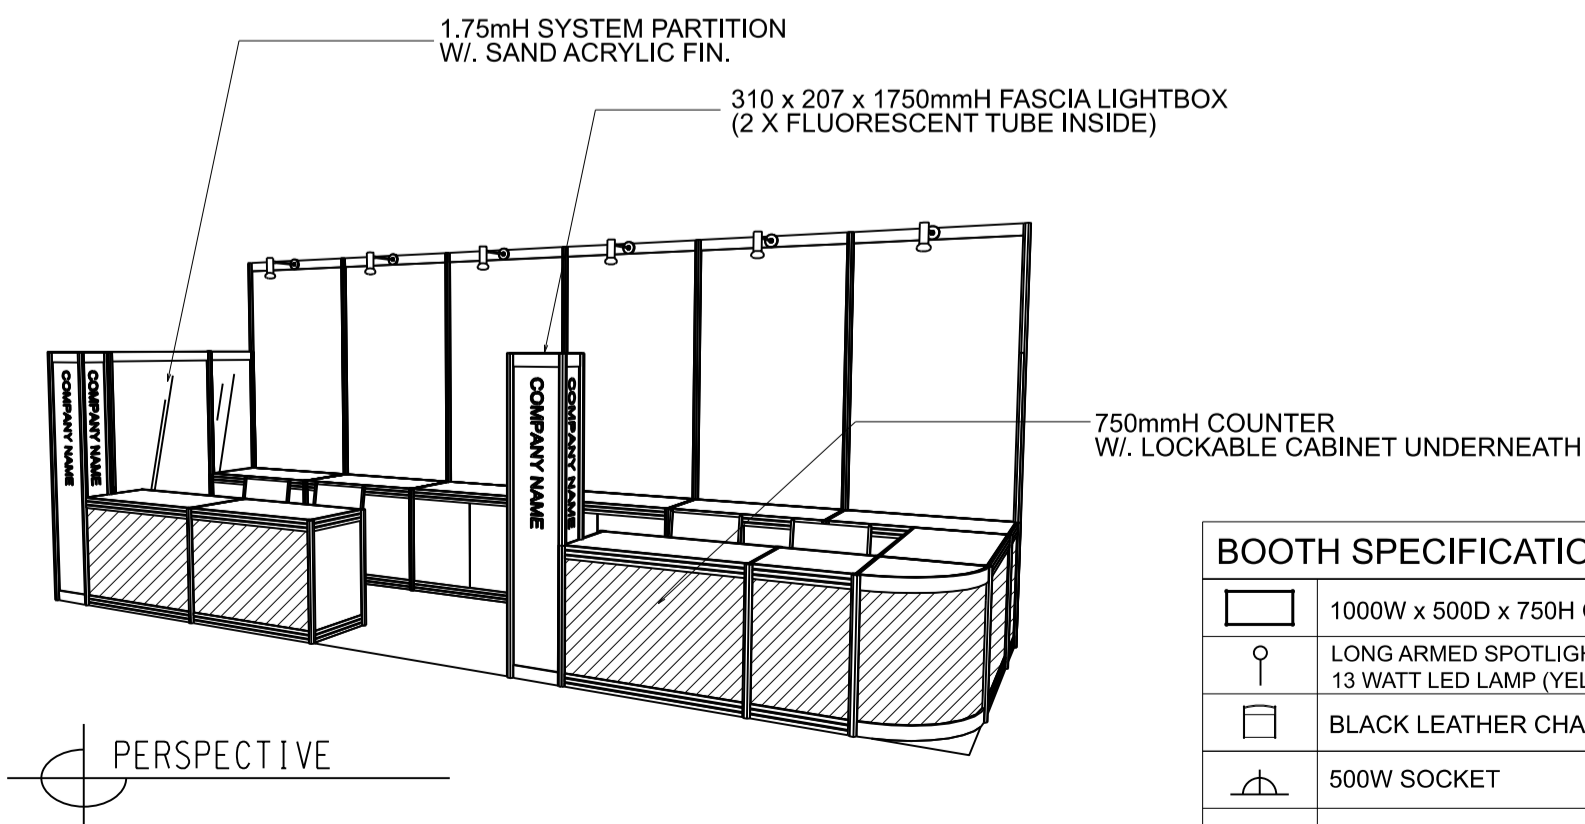

### 6M x 2M GOURMET ZONE BOOTH (OPTION A)

六米乘二米標準攤位

BOOTH SPECIFICATIONS		QTY.
	1000W x 500D x 750H CABINET	11
	LONG ARMED SPOTLIGHT (300MM) 13 WATT LED LAMP (YELLOW LIGHT)	6
	BLACK LEATHER CHAIR	4
	500W SOCKET	2
	RUBBISH BIN & CARPET (12sqm.)	

### 6M x 2M GOURMET ZONE LEFT CORNER BOOTH (OPTION A)

六米乘二米左邊角位攤位

PLAN

SIDE VIEW

ELEVATION

PERSPECTIVE

BOOTH SPECIFICATIONS		QTY.
	1000W x 500D x 750H CABINET	11
	LONG ARMED SPOTLIGHT (300MM) 13 WATT LED LAMP (YELLOW LIGHT)	6
	BLACK LEATHER CHAIR	4
	500W SOCKET	2
RUBBISH BIN & CARPET (12sqm.)		

**6M x 2M GOURMET ZONE RIGHT CORNER BOOTH (OPTION A)**

六米乘二米右邊角位攤位

BOOTH SPECIFICATIONS		QTY.
	1000W x 500D x 750H CABINET	11
	LONG ARMED SPOTLIGHT (300MM) 13 WATT LED LAMP (YELLOW LIGHT)	6
	BLACK LEATHER CHAIR	4
	500W SOCKET	2
	RUBBISH BIN & CARPET (12sqm.)	

### 6M x 2M GOURMET ZONE BOOTH (OPTION B)

六米乘二米標準攤位

BOOTH SPECIFICATIONS		QTY.
	1000W x 500D x 750H CABINET	11
	LONG ARMED SPOTLIGHT (300MM) 13 WATT LED LAMP (YELLOW LIGHT)	6
	BLACK LEATHER CHAIR	4
	500W SOCKET (24hrs POWER SUPPLY)	2
	RUBBISH BIN & CARPET (12sqm.)	