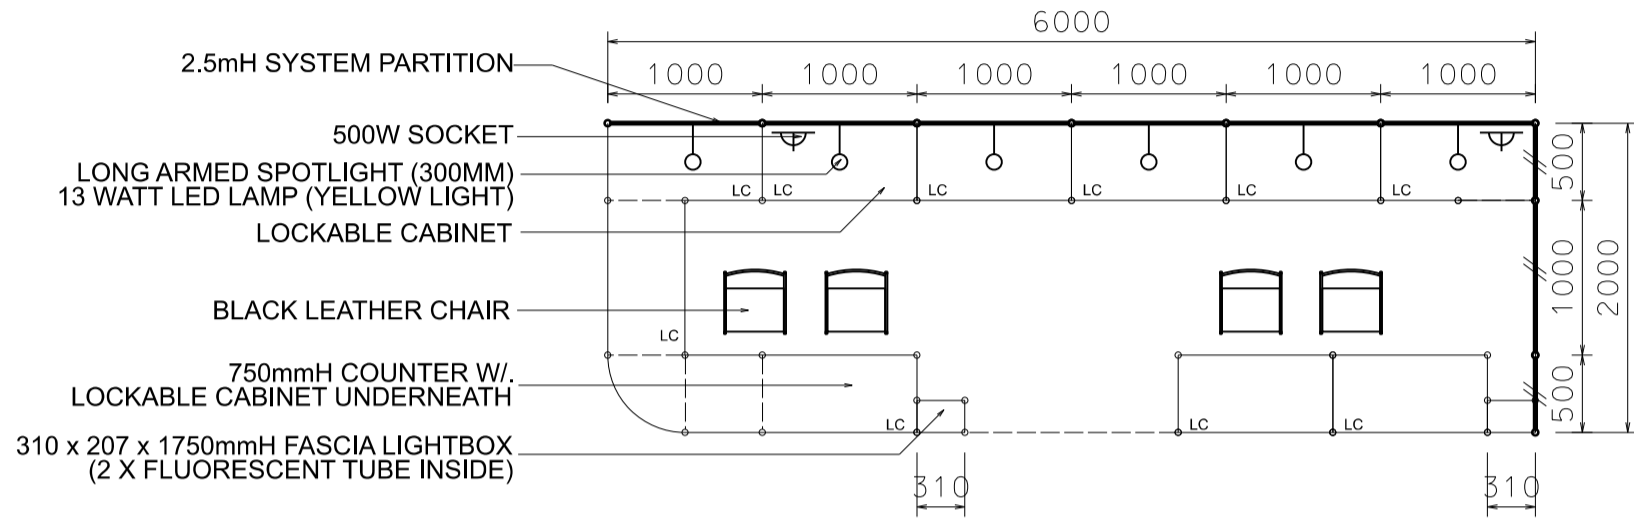

### 6M x 2M GOURMET ZONE BOOTH (OPTION A)

六米乘二米標準攤位

BOOTH SPECIFICATIONS		QTY.
	1000W x 500D x 750H CABINET	11
	LONG ARMED SPOTLIGHT (300MM) 13 WATT LED LAMP (YELLOW LIGHT)	6
	BLACK LEATHER CHAIR	4
	500W SOCKET	2
	RUBBISH BIN & CARPET (12sqm.)	

### 6M x 2M GOURMET ZONE LEFT CORNER BOOTH (OPTION A)

六米乘二米左邊角位攤位

PLAN

SIDE VIEW

ELEVATION

PERSPECTIVE

BOOTH SPECIFICATIONS		QTY.
	1000W x 500D x 750H CABINET	11
	LONG ARMED SPOTLIGHT (300MM) 13 WATT LED LAMP (YELLOW LIGHT)	6
	BLACK LEATHER CHAIR	4
	500W SOCKET	2
RUBBISH BIN & CARPET (12sqm.)		

**6M x 2M GOURMET ZONE RIGHT CORNER BOOTH (OPTION A)**

六米乘二米右邊角位攤位

BOOTH SPECIFICATIONS		QTY.
	1000W x 500D x 750H CABINET	11
	LONG ARMED SPOTLIGHT (300MM) 13 WATT LED LAMP (YELLOW LIGHT)	6
	BLACK LEATHER CHAIR	4
	500W SOCKET	2
	RUBBISH BIN & CARPET (12sqm.)	

### 6M x 2M GOURMET ZONE BOOTH (OPTION B)

六米乘二米標準攤位

BOOTH SPECIFICATIONS		QTY.
	1000W x 500D x 750H CABINET	11
	LONG ARMED SPOTLIGHT (300MM) 13 WATT LED LAMP (YELLOW LIGHT)	6
	BLACK LEATHER CHAIR	4
	500W SOCKET (24hrs POWER SUPPLY)	2
	RUBBISH BIN & CARPET (12sqm.)	