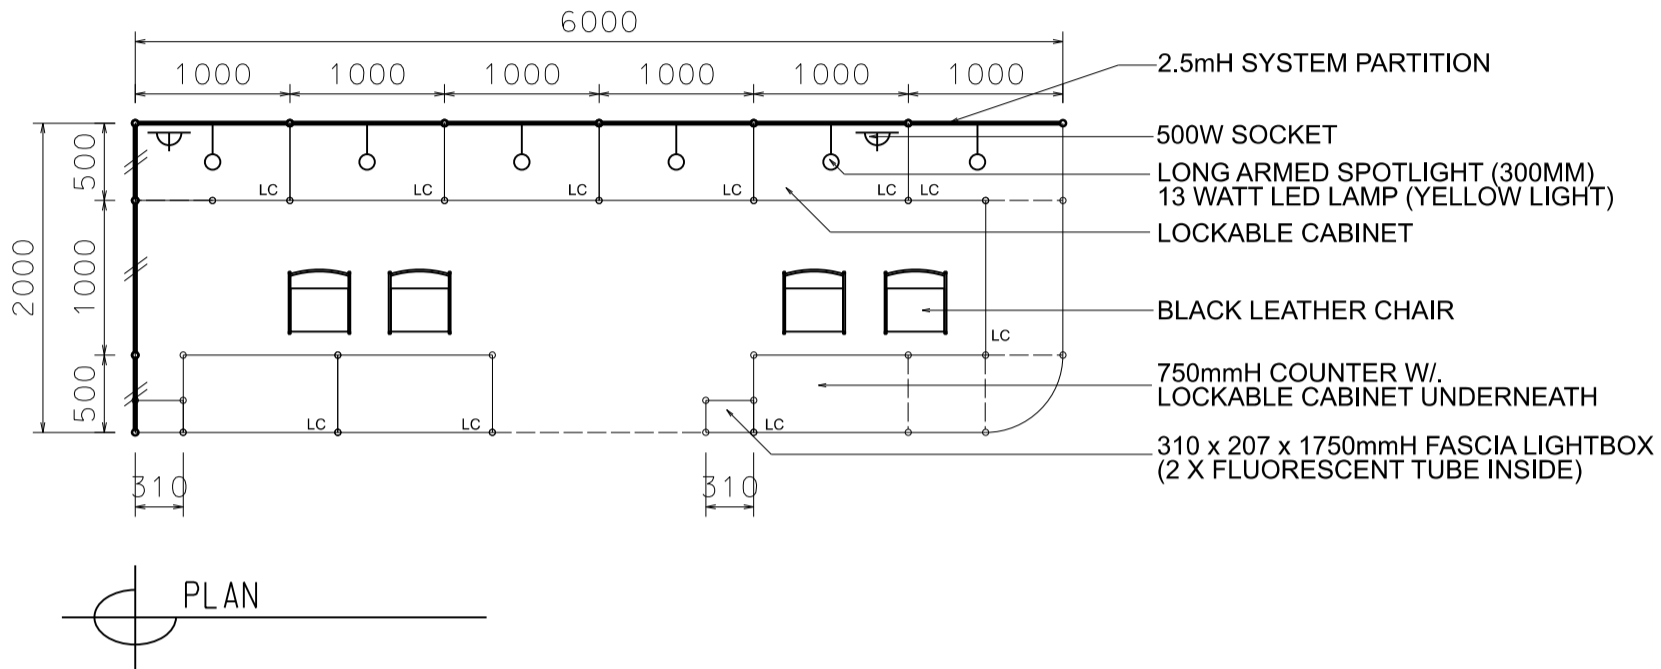

### 6M x 2M GOURMET ZONE BOOTH (OPTION A)

六米乘二米標準攤位

BOOTH SPECIFICATIONS		QTY.
	1000W x 500D x 750H CABINET	11
	LONG ARMED SPOTLIGHT (300MM) 13 WATT LED LAMP (YELLOW LIGHT)	6
	BLACK LEATHER CHAIR	4
	500W SOCKET	2
	RUBBISH BIN & CARPET (12sqm.)	

### 6M x 2M GOURMET ZONE LEFT CORNER BOOTH (OPTION A)

六米乘二米左邊角位攤位

PLAN

SIDE VIEW

ELEVATION

PERSPECTIVE

BOOTH SPECIFICATIONS		QTY.
	1000W x 500D x 750H CABINET	11
	LONG ARMED SPOTLIGHT (300MM) 13 WATT LED LAMP (YELLOW LIGHT)	6
	BLACK LEATHER CHAIR	4
	500W SOCKET	2
RUBBISH BIN & CARPET (12sqm.)		

**6M x 2M GOURMET ZONE RIGHT CORNER BOOTH (OPTION A)**

六米乘二米右邊角位攤位

BOOTH SPECIFICATIONS		QTY.
	1000W x 500D x 750H CABINET	11
	LONG ARMED SPOTLIGHT (300MM) 13 WATT LED LAMP (YELLOW LIGHT)	6
	BLACK LEATHER CHAIR	4
	500W SOCKET	2
	RUBBISH BIN & CARPET (12sqm.)	

### 6M x 2M GOURMET ZONE BOOTH (OPTION B)

六米乘二米標準攤位

BOOTH SPECIFICATIONS		QTY.
	1000W x 500D x 750H CABINET	11
	LONG ARMED SPOTLIGHT (300MM) 13 WATT LED LAMP (YELLOW LIGHT)	6
	BLACK LEATHER CHAIR	4
	500W SOCKET (24hrs POWER SUPPLY)	2
	RUBBISH BIN & CARPET (12sqm.)	