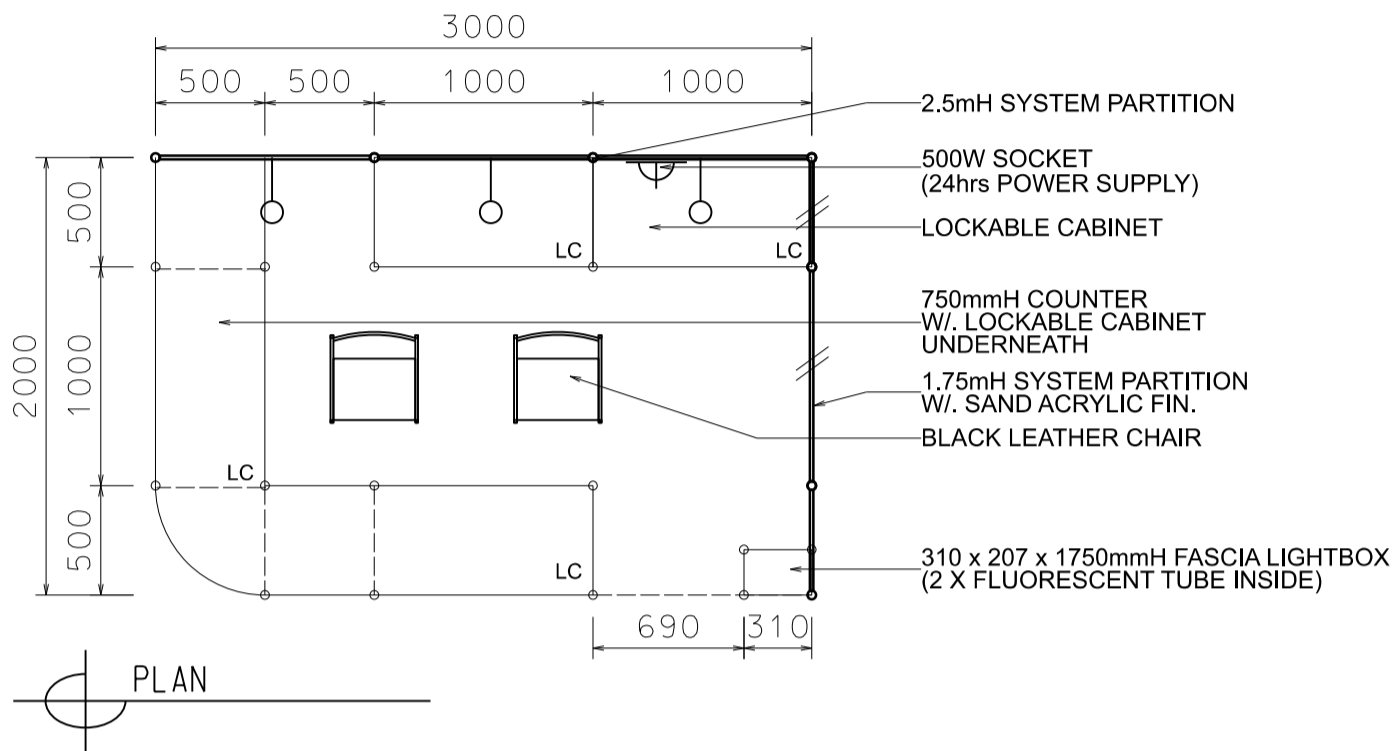

DIGITAL PRINT GRAPHIC ON FOREX PANEL

BOOTH SPECIFICATIONS		QTY.
	1000W x 500D x 750H CABINET	5.5
	LONG ARMED SPOTLIGHT (300MM) 13 WATT LED LAMP (YELLOW LIGHT)	3
	BLACK LEATHER CHAIR	2
	500W SOCKET	1
	RUBBISH BIN & CARPET (6sqm.)	

*The Hong Kong Trade Development Council reserves the right to change the configuration if necessary.

*如有需要，香港貿易發展局有權更改攤位結構。

3M x 2M GOURMET ZONE BOOTH (OPTION B)

三米乘二米標準攤位

BOOTH SPECIFICATIONS		QTY.
	1000W x 500D x 750H CABINET	5.5
	LONG ARMED SPOTLIGHT (300MM) 13 WATT LED LAMP (YELLOW LIGHT)	3
	BLACK LEATHER CHAIR	2
	500W SOCKET (24 hrs Power Supply)	1
	RUBBISH BIN & CARPET (6sqm.)	

*The Hong Kong Trade Development Council reserves the right to change the configuration if necessary.

*如有需要，香港貿易發展局有權更改攤位結構。

3M x 2M GOURMET ZONE LEFT CORNER BOOTH (OPTION B)

三米乘二米左邊角位攤位

BOOTH SPECIFICATIONS		QTY.
	1000W x 500D x 750H CABINET	5.5
	LONG ARMED SPOTLIGHT (300MM) 13 WATT LED LAMP (YELLOW LIGHT)	3
	BLACK LEATHER CHAIR	2
	500W SOCKET (24 hrs Power Supply)	1
	RUBBISH BIN & CARPET (6sqm.)	

*The Hong Kong Trade Development Council reserves the right to change the configuration if necessary.

*如有需要，香港貿易發展局有權更改攤位結構。

3M x 2M GOURMET ZONE RIGHT CORNER BOOTH (OPTION B)

三米乘二米右邊角位攤位

BOOTH SPECIFICATIONS		QTY.
	1000W x 500D x 750H CABINET	5.5
	LONG ARMED SPOTLIGHT (300MM) 13 WATT LED LAMP (YELLOW LIGHT)	3
	BLACK LEATHER CHAIR	2
	500W SOCKET (24 hrs Power Supply)	1
	RUBBISH BIN & CARPET (6sqm.)	