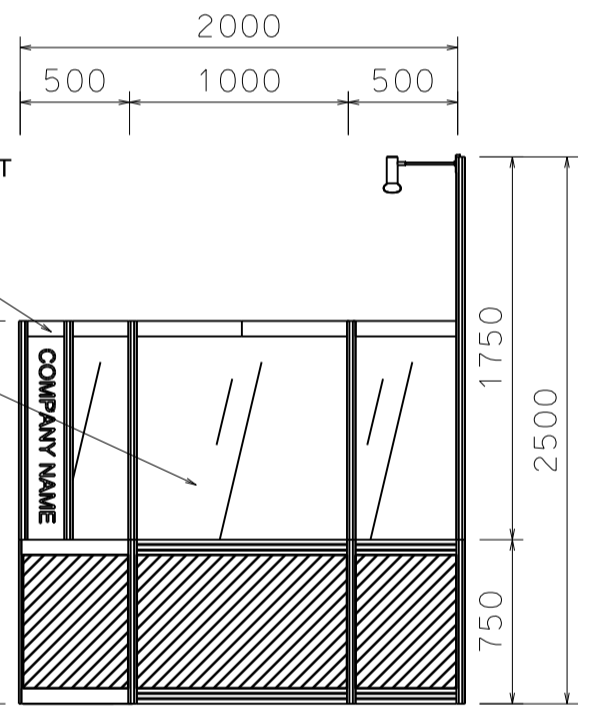

3M x 2M GOURMET ZONE BOOTH (OPTION A)

三米乘二米標準攤位

BOOTH SPECIFICATIONS		QTY.
	1000W x 500D x 750H CABINET	5.5
	LONG ARMED SPOTLIGHT (300MM) 13 WATT LED LAMP (YELLOW LIGHT)	3
	BLACK LEATHER CHAIR	2
	500W SOCKET	1
	RUBBISH BIN & CARPET (6sqm.)	

*The Hong Kong Trade Development Council reserves the right to change the configuration if necessary.

*如有需要，香港貿易發展局有權更改攤位結構。

3M x 2M GOURMET ZONE LEFT CORNER BOOTH (OPTION A)

三米乘二米左邊角位攤位

BOOTH SPECIFICATIONS		QTY.
	1000W x 500D x 750H CABINET	5.5
	LONG ARMED SPOTLIGHT (300MM) 13 WATT LED LAMP (YELLOW LIGHT)	3
	BLACK LEATHER CHAIR	2
	500W SOCKET	1
	RUBBISH BIN & CARPET (6sqm.)	

DIGITAL PRINT GRAPHIC ON FOREX PANEL

BOOTH SPECIFICATIONS		QTY.
	1000W x 500D x 750H CABINET	5.5
	LONG ARMED SPOTLIGHT (300MM) 13 WATT LED LAMP (YELLOW LIGHT)	3
	BLACK LEATHER CHAIR	2
	500W SOCKET	1
	RUBBISH BIN & CARPET (6sqm.)	

*The Hong Kong Trade Development Council reserves the right to change the configuration if necessary.

*如有需要，香港貿易發展局有權更改攤位結構。

3M x 2M GOURMET ZONE BOOTH (OPTION B)

三米乘二米標準攤位

BOOTH SPECIFICATIONS		QTY.
	1000W x 500D x 750H CABINET	5.5
	LONG ARMED SPOTLIGHT (300MM) 13 WATT LED LAMP (YELLOW LIGHT)	3
	BLACK LEATHER CHAIR	2
	500W SOCKET (24 hrs Power Supply)	1
	RUBBISH BIN & CARPET (6sqm.)	