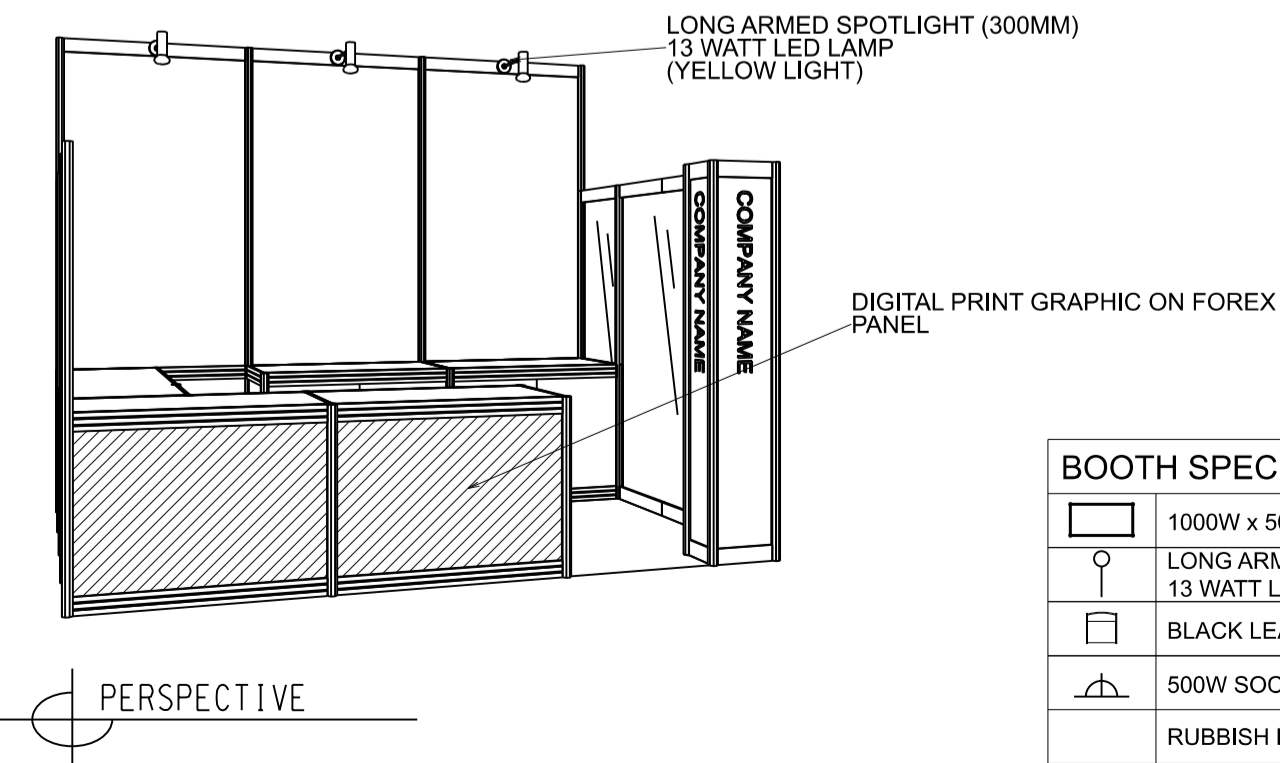

3M x 2M GOURMET ZONE BOOTH (OPTION A)

三米乘二米標準攤位

BOOTH SPECIFICATIONS		QTY.
	1000W x 500D x 750H CABINET	5.5
	LONG ARMED SPOTLIGHT (300MM) 13 WATT LED LAMP (YELLOW LIGHT)	3
	BLACK LEATHER CHAIR	2
	500W SOCKET	1
	RUBBISH BIN & CARPET (6sqm.)	

DIGITAL PRINT GRAPHIC ON FOREX PANEL

BOOTH SPECIFICATIONS		QTY.
	1000W x 500D x 750H CABINET	5.5
	LONG ARMED SPOTLIGHT (300MM) 13 WATT LED LAMP (YELLOW LIGHT)	3
	BLACK LEATHER CHAIR	2
	500W SOCKET	1
	RUBBISH BIN & CARPET (6sqm.)	

*The Hong Kong Trade Development Council reserves the right to change the configuration if necessary.

*如有需要，香港貿易發展局有權更改攤位結構。

3M x 2M GOURMET ZONE BOOTH (OPTION B)

三米乘二米標準攤位

BOOTH SPECIFICATIONS		QTY.
	1000W x 500D x 750H CABINET	5.5
	LONG ARMED SPOTLIGHT (300MM) 13 WATT LED LAMP (YELLOW LIGHT)	3
	BLACK LEATHER CHAIR	2
	500W SOCKET (24 hrs Power Supply)	1
	RUBBISH BIN & CARPET (6sqm.)	

*The Hong Kong Trade Development Council reserves the right to change the configuration if necessary.

*如有需要，香港貿易發展局有權更改攤位結構。

3M x 2M GOURMET ZONE LEFT CORNER BOOTH (OPTION B)

三米乘二米左邊角位攤位

BOOTH SPECIFICATIONS		QTY.
	1000W x 500D x 750H CABINET	5.5
	LONG ARMED SPOTLIGHT (300MM) 13 WATT LED LAMP (YELLOW LIGHT)	3
	BLACK LEATHER CHAIR	2
	500W SOCKET (24 hrs Power Supply)	1
	RUBBISH BIN & CARPET (6sqm.)	