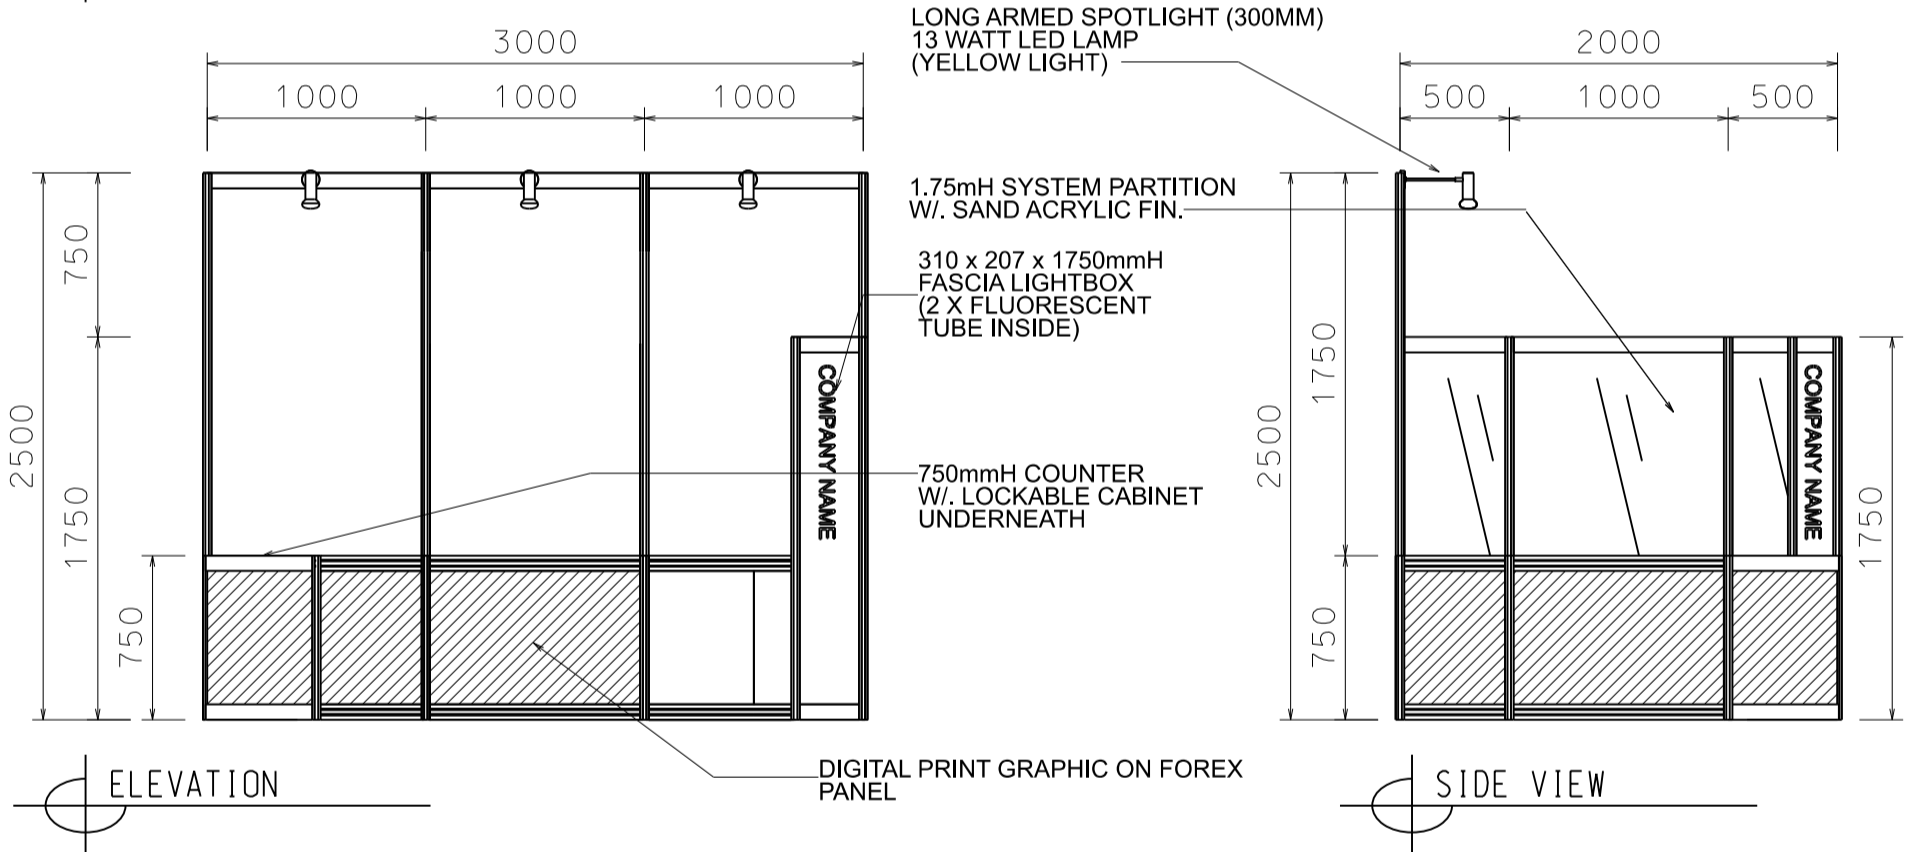

DIGITAL PRINT GRAPHIC ON FOREX PANEL

BOOTH SPECIFICATIONS		QTY.
	1000W x 500D x 750H CABINET	5.5
	LONG ARMED SPOTLIGHT (300MM) 13 WATT LED LAMP (YELLOW LIGHT)	3
	BLACK LEATHER CHAIR	2
	500W SOCKET	1
	RUBBISH BIN & CARPET (6sqm.)	

*The Hong Kong Trade Development Council reserves the right to change the configuration if necessary.

*如有需要，香港貿易發展局有權更改攤位結構。

3M x 2M GOURMET ZONE BOOTH (OPTION B)

三米乘二米標準攤位

BOOTH SPECIFICATIONS		QTY.
	1000W x 500D x 750H CABINET	5.5
	LONG ARMED SPOTLIGHT (300MM) 13 WATT LED LAMP (YELLOW LIGHT)	3
	BLACK LEATHER CHAIR	2
	500W SOCKET (24 hrs Power Supply)	1
	RUBBISH BIN & CARPET (6sqm.)	

*The Hong Kong Trade Development Council reserves the right to change the configuration if necessary.

*如有需要，香港貿易發展局有權更改攤位結構。

3M x 2M GOURMET ZONE LEFT CORNER BOOTH (OPTION B)

三米乘二米左邊角位攤位

BOOTH SPECIFICATIONS		QTY.
	1000W x 500D x 750H CABINET	5.5
	LONG ARMED SPOTLIGHT (300MM) 13 WATT LED LAMP (YELLOW LIGHT)	3
	BLACK LEATHER CHAIR	2
	500W SOCKET (24 hrs Power Supply)	1
	RUBBISH BIN & CARPET (6sqm.)	

*The Hong Kong Trade Development Council reserves the right to change the configuration if necessary.

*如有需要，香港貿易發展局有權更改攤位結構。

3M x 2M GOURMET ZONE RIGHT CORNER BOOTH (OPTION B)

三米乘二米右邊角位攤位

BOOTH SPECIFICATIONS		QTY.
	1000W x 500D x 750H CABINET	5.5
	LONG ARMED SPOTLIGHT (300MM) 13 WATT LED LAMP (YELLOW LIGHT)	3
	BLACK LEATHER CHAIR	2
	500W SOCKET (24 hrs Power Supply)	1
	RUBBISH BIN & CARPET (6sqm.)	