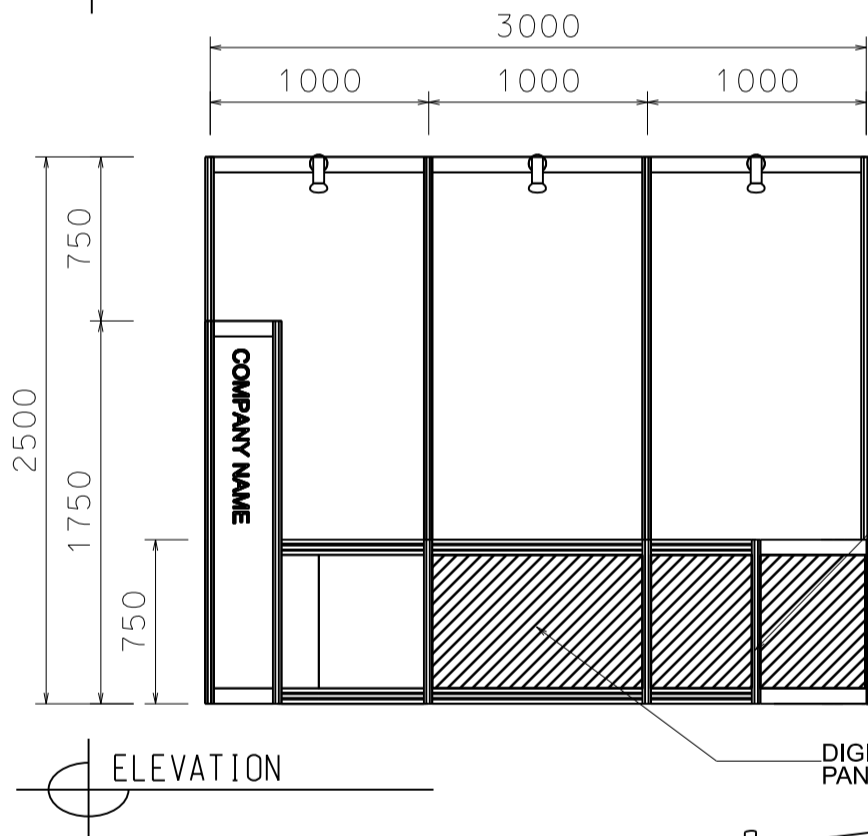

3M x 2M GOURMET ZONE BOOTH (OPTION A)

三米乘二米標準攤位

BOOTH SPECIFICATIONS		QTY.
	1000W x 500D x 750H CABINET	5.5
	LONG ARMED SPOTLIGHT (300MM) 13 WATT LED LAMP (YELLOW LIGHT)	3
	BLACK LEATHER CHAIR	2
	500W SOCKET	1
	RUBBISH BIN & CARPET (6sqm.)	

*The Hong Kong Trade Development Council reserves the right to change the configuration if necessary.

*如有需要，香港貿易發展局有權更改攤位結構。

3M x 2M GOURMET ZONE BOOTH (OPTION B)

三米乘二米標準攤位

BOOTH SPECIFICATIONS		QTY.
	1000W x 500D x 750H CABINET	5.5
	LONG ARMED SPOTLIGHT (300MM) 13 WATT LED LAMP (YELLOW LIGHT)	3
	BLACK LEATHER CHAIR	2
	500W SOCKET (24 hrs Power Supply)	1
	RUBBISH BIN & CARPET (6sqm.)	

*The Hong Kong Trade Development Council reserves the right to change the configuration if necessary.

*如有需要，香港貿易發展局有權更改攤位結構。

3M x 2M GOURMET ZONE LEFT CORNER BOOTH (OPTION B)

三米乘二米左邊角位攤位

BOOTH SPECIFICATIONS		QTY.
	1000W x 500D x 750H CABINET	5.5
	LONG ARMED SPOTLIGHT (300MM) 13 WATT LED LAMP (YELLOW LIGHT)	3
	BLACK LEATHER CHAIR	2
	500W SOCKET (24 hrs Power Supply)	1
	RUBBISH BIN & CARPET (6sqm.)	

*The Hong Kong Trade Development Council reserves the right to change the configuration if necessary.

*如有需要，香港貿易發展局有權更改攤位結構。

3M x 2M GOURMET ZONE RIGHT CORNER BOOTH (OPTION B)

三米乘二米右邊角位攤位

BOOTH SPECIFICATIONS		QTY.
	1000W x 500D x 750H CABINET	5.5
	LONG ARMED SPOTLIGHT (300MM) 13 WATT LED LAMP (YELLOW LIGHT)	3
	BLACK LEATHER CHAIR	2
	500W SOCKET (24 hrs Power Supply)	1
	RUBBISH BIN & CARPET (6sqm.)	