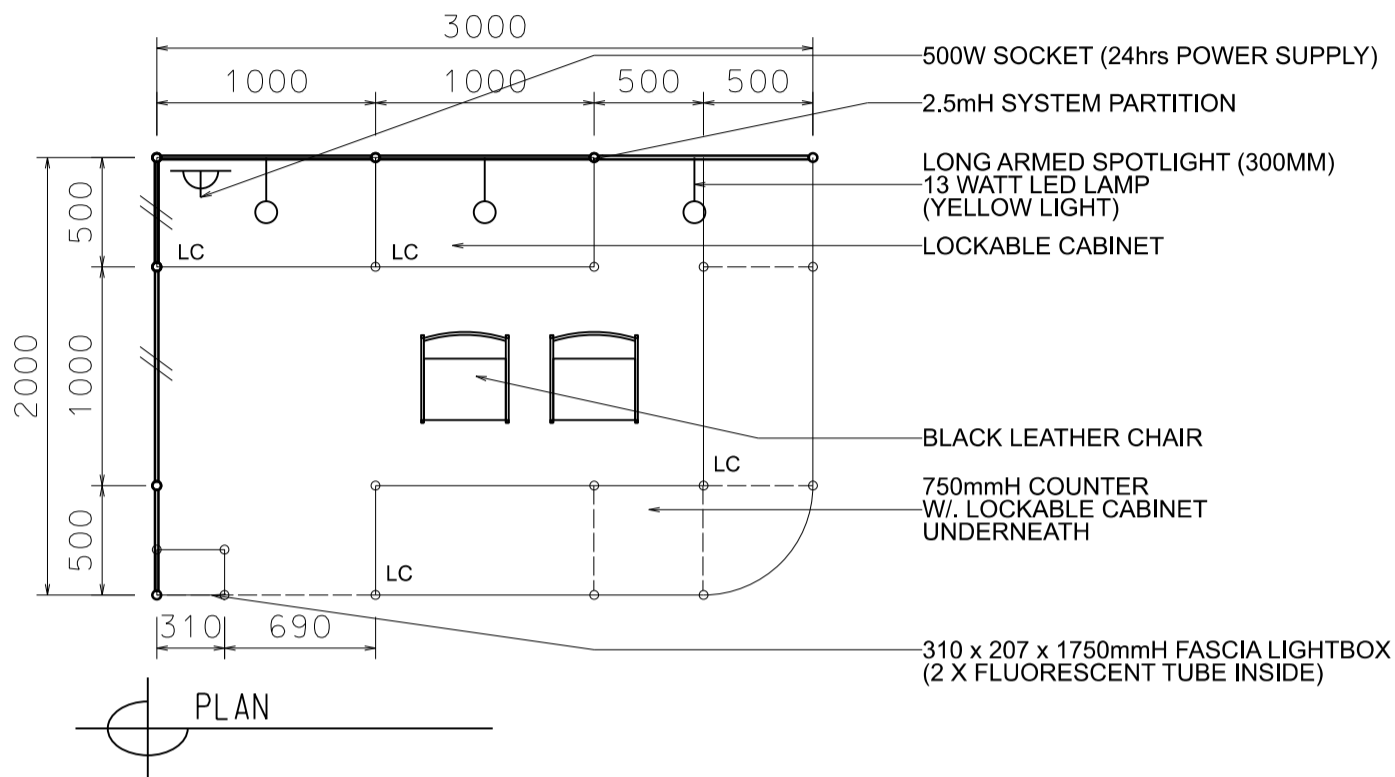

DIGITAL PRINT GRAPHIC ON FOREX PANEL

BOOTH SPECIFICATIONS		QTY.
	1000W x 500D x 750H CABINET	5.5
	LONG ARMED SPOTLIGHT (300MM) 13 WATT LED LAMP (YELLOW LIGHT)	3
	BLACK LEATHER CHAIR	2
	500W SOCKET	1
	RUBBISH BIN & CARPET (6sqm.)	

*The Hong Kong Trade Development Council reserves the right to change the configuration if necessary.

*如有需要，香港貿易發展局有權更改攤位結構。

3M x 2M GOURMET ZONE BOOTH (OPTION B)

三米乘二米標準攤位

BOOTH SPECIFICATIONS		QTY.
	1000W x 500D x 750H CABINET	5.5
	LONG ARMED SPOTLIGHT (300MM) 13 WATT LED LAMP (YELLOW LIGHT)	3
	BLACK LEATHER CHAIR	2
	500W SOCKET (24 hrs Power Supply)	1
	RUBBISH BIN & CARPET (6sqm.)	

*The Hong Kong Trade Development Council reserves the right to change the configuration if necessary.

*如有需要，香港貿易發展局有權更改攤位結構。

3M x 2M GOURMET ZONE LEFT CORNER BOOTH (OPTION B)

三米乘二米左邊角位攤位

BOOTH SPECIFICATIONS		QTY.
	1000W x 500D x 750H CABINET	5.5
	LONG ARMED SPOTLIGHT (300MM) 13 WATT LED LAMP (YELLOW LIGHT)	3
	BLACK LEATHER CHAIR	2
	500W SOCKET (24 hrs Power Supply)	1
	RUBBISH BIN & CARPET (6sqm.)	

*The Hong Kong Trade Development Council reserves the right to change the configuration if necessary.

*如有需要，香港貿易發展局有權更改攤位結構。

3M x 2M GOURMET ZONE RIGHT CORNER BOOTH (OPTION B)

三米乘二米右邊角位攤位

BOOTH SPECIFICATIONS		QTY.
	1000W x 500D x 750H CABINET	5.5
	LONG ARMED SPOTLIGHT (300MM) 13 WATT LED LAMP (YELLOW LIGHT)	3
	BLACK LEATHER CHAIR	2
	500W SOCKET (24 hrs Power Supply)	1
	RUBBISH BIN & CARPET (6sqm.)	