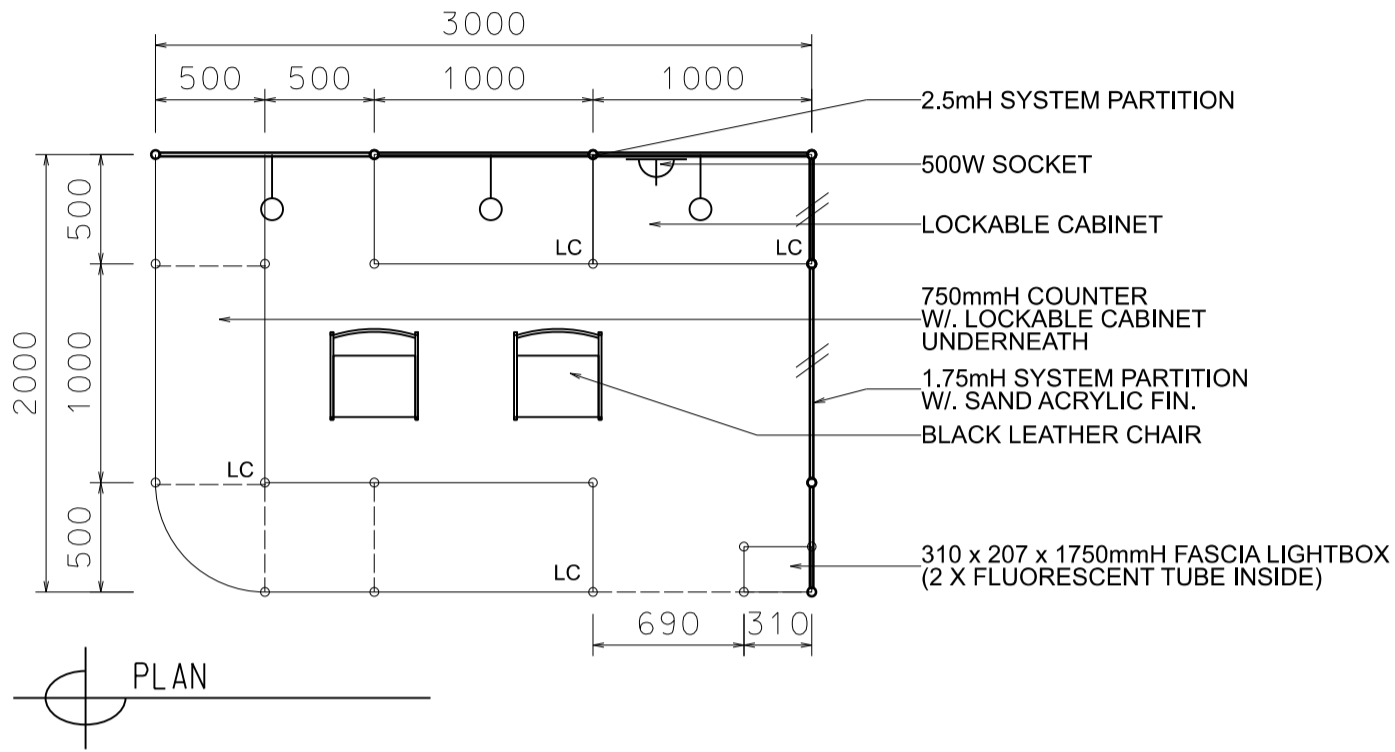

3M x 2M GOURMET ZONE BOOTH (OPTION A)

三米乘二米標準攤位

BOOTH SPECIFICATIONS		QTY.
	1000W x 500D x 750H CABINET	5.5
	LONG ARMED SPOTLIGHT (300MM) 13 WATT LED LAMP (YELLOW LIGHT)	3
	BLACK LEATHER CHAIR	2
	500W SOCKET	1
	RUBBISH BIN & CARPET (6sqm.)	

*The Hong Kong Trade Development Council reserves the right to change the configuration if necessary.

*如有需要，香港貿易發展局有權更改攤位結構。

3M x 2M GOURMET ZONE LEFT CORNER BOOTH (OPTION A)

三米乘二米左邊角位攤位

BOOTH SPECIFICATIONS		QTY.
	1000W x 500D x 750H CABINET	5.5
	LONG ARMED SPOTLIGHT (300MM) 13 WATT LED LAMP (YELLOW LIGHT)	3
	BLACK LEATHER CHAIR	2
	500W SOCKET	1
	RUBBISH BIN & CARPET (6sqm.)	

DIGITAL PRINT GRAPHIC ON FOREX PANEL

BOOTH SPECIFICATIONS		QTY.
	1000W x 500D x 750H CABINET	5.5
	LONG ARMED SPOTLIGHT (300MM) 13 WATT LED LAMP (YELLOW LIGHT)	3
	BLACK LEATHER CHAIR	2
	500W SOCKET	1
	RUBBISH BIN & CARPET (6sqm.)	

*The Hong Kong Trade Development Council reserves the right to change the configuration if necessary.

*如有需要，香港貿易發展局有權更改攤位結構。

3M x 2M GOURMET ZONE BOOTH (OPTION B)

三米乘二米標準攤位

BOOTH SPECIFICATIONS		QTY.
	1000W x 500D x 750H CABINET	5.5
	LONG ARMED SPOTLIGHT (300MM) 13 WATT LED LAMP (YELLOW LIGHT)	3
	BLACK LEATHER CHAIR	2
	500W SOCKET (24 hrs Power Supply)	1
	RUBBISH BIN & CARPET (6sqm.)	