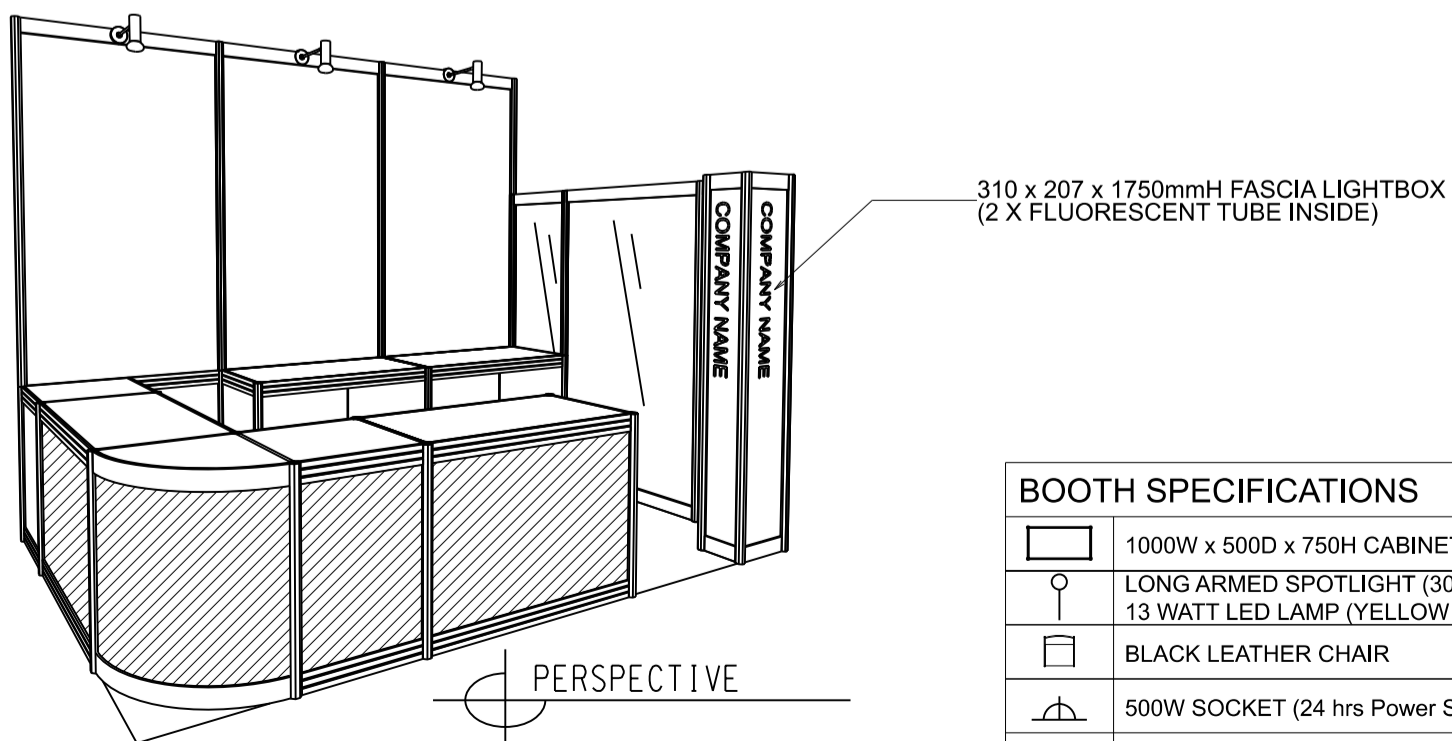

DIGITAL PRINT GRAPHIC ON FOREX PANEL

BOOTH SPECIFICATIONS		QTY.
	1000W x 500D x 750H CABINET	5.5
	LONG ARMED SPOTLIGHT (300MM) 13 WATT LED LAMP (YELLOW LIGHT)	3
	BLACK LEATHER CHAIR	2
	500W SOCKET	1
	RUBBISH BIN & CARPET (6sqm.)	

*The Hong Kong Trade Development Council reserves the right to change the configuration if necessary.

*如有需要，香港貿易發展局有權更改攤位結構。

3M x 2M GOURMET ZONE BOOTH (OPTION B)

三米乘二米標準攤位

BOOTH SPECIFICATIONS		QTY.
	1000W x 500D x 750H CABINET	5.5
	LONG ARMED SPOTLIGHT (300MM) 13 WATT LED LAMP (YELLOW LIGHT)	3
	BLACK LEATHER CHAIR	2
	500W SOCKET (24 hrs Power Supply)	1
	RUBBISH BIN & CARPET (6sqm.)	

*The Hong Kong Trade Development Council reserves the right to change the configuration if necessary.

*如有需要，香港貿易發展局有權更改攤位結構。

3M x 2M GOURMET ZONE LEFT CORNER BOOTH (OPTION B)

三米乘二米左邊角位攤位

BOOTH SPECIFICATIONS		QTY.
	1000W x 500D x 750H CABINET	5.5
	LONG ARMED SPOTLIGHT (300MM) 13 WATT LED LAMP (YELLOW LIGHT)	3
	BLACK LEATHER CHAIR	2
	500W SOCKET (24 hrs Power Supply)	1
	RUBBISH BIN & CARPET (6sqm.)	

*The Hong Kong Trade Development Council reserves the right to change the configuration if necessary.

*如有需要，香港貿易發展局有權更改攤位結構。

3M x 2M GOURMET ZONE RIGHT CORNER BOOTH (OPTION B)

三米乘二米右邊角位攤位

BOOTH SPECIFICATIONS		QTY.
	1000W x 500D x 750H CABINET	5.5
	LONG ARMED SPOTLIGHT (300MM) 13 WATT LED LAMP (YELLOW LIGHT)	3
	BLACK LEATHER CHAIR	2
	500W SOCKET (24 hrs Power Supply)	1
	RUBBISH BIN & CARPET (6sqm.)	