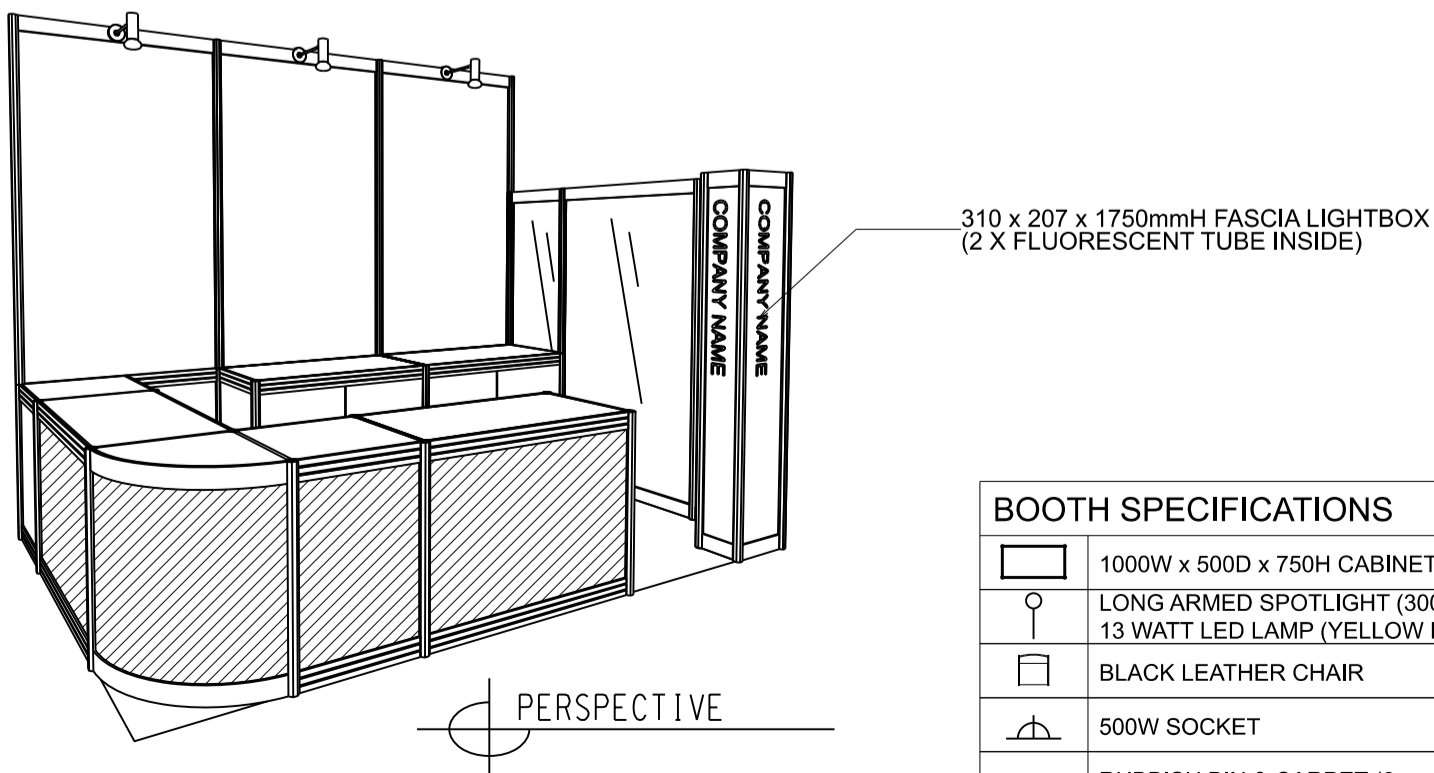

3M x 2M GOURMET ZONE BOOTH (OPTION A)

三米乘二米標準攤位

BOOTH SPECIFICATIONS		QTY.
	1000W x 500D x 750H CABINET	5.5
	LONG ARMED SPOTLIGHT (300MM) 13 WATT LED LAMP (YELLOW LIGHT)	3
	BLACK LEATHER CHAIR	2
	500W SOCKET	1
	RUBBISH BIN & CARPET (6sqm.)	

*The Hong Kong Trade Development Council reserves the right to change the configuration if necessary.

*如有需要，香港貿易發展局有權更改攤位結構。

3M x 2M GOURMET ZONE LEFT CORNER BOOTH (OPTION A)

三米乘二米左邊角位攤位

BOOTH SPECIFICATIONS		QTY.
	1000W x 500D x 750H CABINET	5.5
	LONG ARMED SPOTLIGHT (300MM) 13 WATT LED LAMP (YELLOW LIGHT)	3
	BLACK LEATHER CHAIR	2
	500W SOCKET	1
	RUBBISH BIN & CARPET (6sqm.)	

DIGITAL PRINT GRAPHIC ON FOREX PANEL

BOOTH SPECIFICATIONS		QTY.
	1000W x 500D x 750H CABINET	5.5
	LONG ARMED SPOTLIGHT (300MM) 13 WATT LED LAMP (YELLOW LIGHT)	3
	BLACK LEATHER CHAIR	2
	500W SOCKET	1
	RUBBISH BIN & CARPET (6sqm.)	

*The Hong Kong Trade Development Council reserves the right to change the configuration if necessary.

*如有需要，香港貿易發展局有權更改攤位結構。

3M x 2M GOURMET ZONE BOOTH (OPTION B)

三米乘二米標準攤位

BOOTH SPECIFICATIONS		QTY.
	1000W x 500D x 750H CABINET	5.5
	LONG ARMED SPOTLIGHT (300MM) 13 WATT LED LAMP (YELLOW LIGHT)	3
	BLACK LEATHER CHAIR	2
	500W SOCKET (24 hrs Power Supply)	1
	RUBBISH BIN & CARPET (6sqm.)	