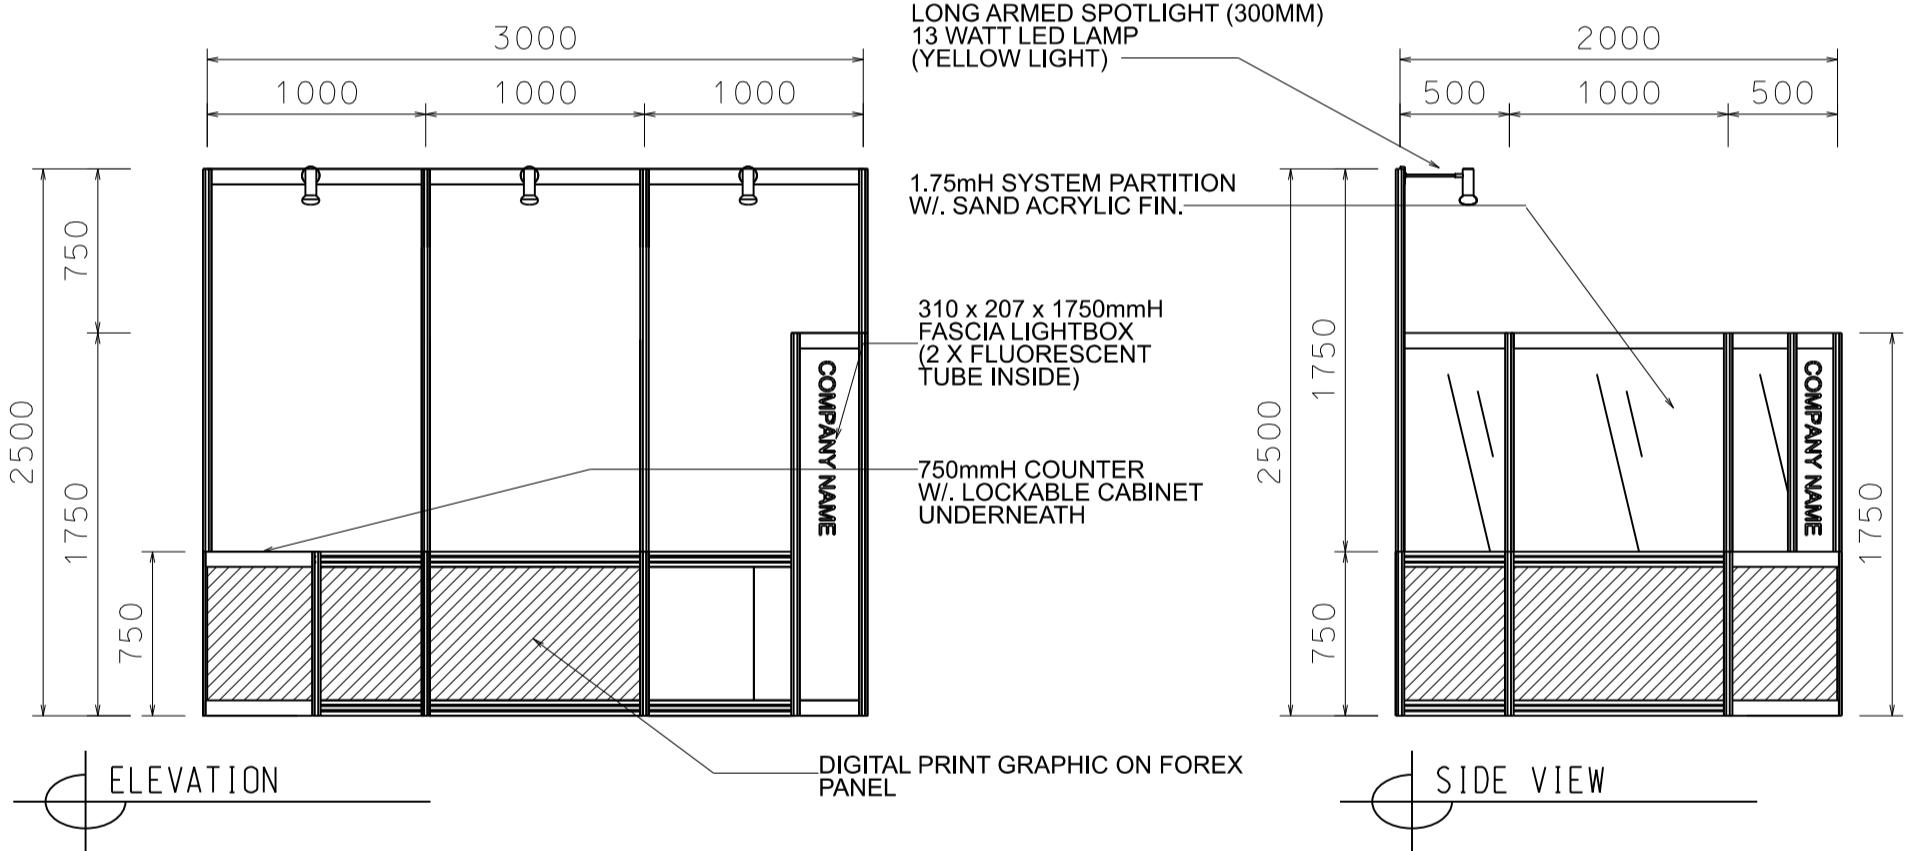

3M x 2M GOURMET ZONE BOOTH (OPTION A)

三米乘二米標準攤位

BOOTH SPECIFICATIONS		QTY.
	1000W x 500D x 750H CABINET	5.5
	LONG ARMED SPOTLIGHT (300MM) 13 WATT LED LAMP (YELLOW LIGHT)	3
	BLACK LEATHER CHAIR	2
	500W SOCKET	1
	RUBBISH BIN & CARPET (6sqm.)	

*The Hong Kong Trade Development Council reserves the right to change the configuration if necessary.

*如有需要，香港貿易發展局有權更改攤位結構。

3M x 2M GOURMET ZONE LEFT CORNER BOOTH (OPTION A)

三米乘二米左邊角位攤位

BOOTH SPECIFICATIONS		QTY.
	1000W x 500D x 750H CABINET	5.5
	LONG ARMED SPOTLIGHT (300MM) 13 WATT LED LAMP (YELLOW LIGHT)	3
	BLACK LEATHER CHAIR	2
	500W SOCKET	1
	RUBBISH BIN & CARPET (6sqm.)	

DIGITAL PRINT GRAPHIC ON FOREX PANEL

BOOTH SPECIFICATIONS		QTY.
	1000W x 500D x 750H CABINET	5.5
	LONG ARMED SPOTLIGHT (300MM) 13 WATT LED LAMP (YELLOW LIGHT)	3
	BLACK LEATHER CHAIR	2
	500W SOCKET	1
	RUBBISH BIN & CARPET (6sqm.)	

*The Hong Kong Trade Development Council reserves the right to change the configuration if necessary.

*如有需要，香港貿易發展局有權更改攤位結構。

3M x 2M GOURMET ZONE BOOTH (OPTION B)

三米乘二米標準攤位

BOOTH SPECIFICATIONS		QTY.
	1000W x 500D x 750H CABINET	5.5
	LONG ARMED SPOTLIGHT (300MM) 13 WATT LED LAMP (YELLOW LIGHT)	3
	BLACK LEATHER CHAIR	2
	500W SOCKET (24 hrs Power Supply)	1
	RUBBISH BIN & CARPET (6sqm.)	