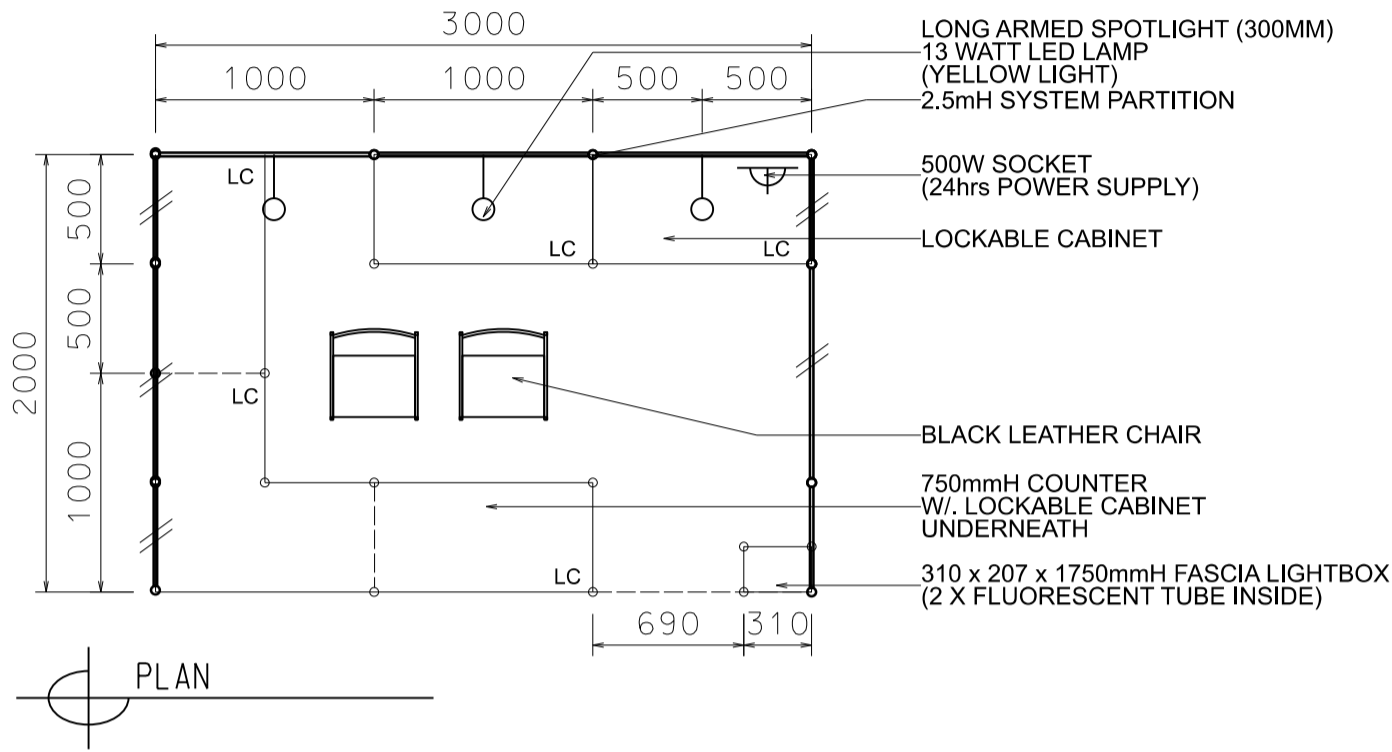

3M x 2M GOURMET ZONE BOOTH (OPTION A)

三米乘二米標準攤位

BOOTH SPECIFICATIONS		QTY.
	1000W x 500D x 750H CABINET	5.5
	LONG ARMED SPOTLIGHT (300MM) 13 WATT LED LAMP (YELLOW LIGHT)	3
	BLACK LEATHER CHAIR	2
	500W SOCKET	1
	RUBBISH BIN & CARPET (6sqm.)	

*The Hong Kong Trade Development Council reserves the right to change the configuration if necessary.

*如有需要，香港貿易發展局有權更改攤位結構。

3M x 2M GOURMET ZONE LEFT CORNER BOOTH (OPTION A)

三米乘二米左邊角位攤位

BOOTH SPECIFICATIONS		QTY.
	1000W x 500D x 750H CABINET	5.5
	LONG ARMED SPOTLIGHT (300MM) 13 WATT LED LAMP (YELLOW LIGHT)	3
	BLACK LEATHER CHAIR	2
	500W SOCKET	1
	RUBBISH BIN & CARPET (6sqm.)	

DIGITAL PRINT GRAPHIC ON FOREX PANEL

BOOTH SPECIFICATIONS		QTY.
	1000W x 500D x 750H CABINET	5.5
	LONG ARMED SPOTLIGHT (300MM) 13 WATT LED LAMP (YELLOW LIGHT)	3
	BLACK LEATHER CHAIR	2
	500W SOCKET	1
	RUBBISH BIN & CARPET (6sqm.)	

*The Hong Kong Trade Development Council reserves the right to change the configuration if necessary.

*如有需要，香港貿易發展局有權更改攤位結構。

3M x 2M GOURMET ZONE BOOTH (OPTION B)

三米乘二米標準攤位

BOOTH SPECIFICATIONS		QTY.
	1000W x 500D x 750H CABINET	5.5
	LONG ARMED SPOTLIGHT (300MM) 13 WATT LED LAMP (YELLOW LIGHT)	3
	BLACK LEATHER CHAIR	2
	500W SOCKET (24 hrs Power Supply)	1
	RUBBISH BIN & CARPET (6sqm.)	