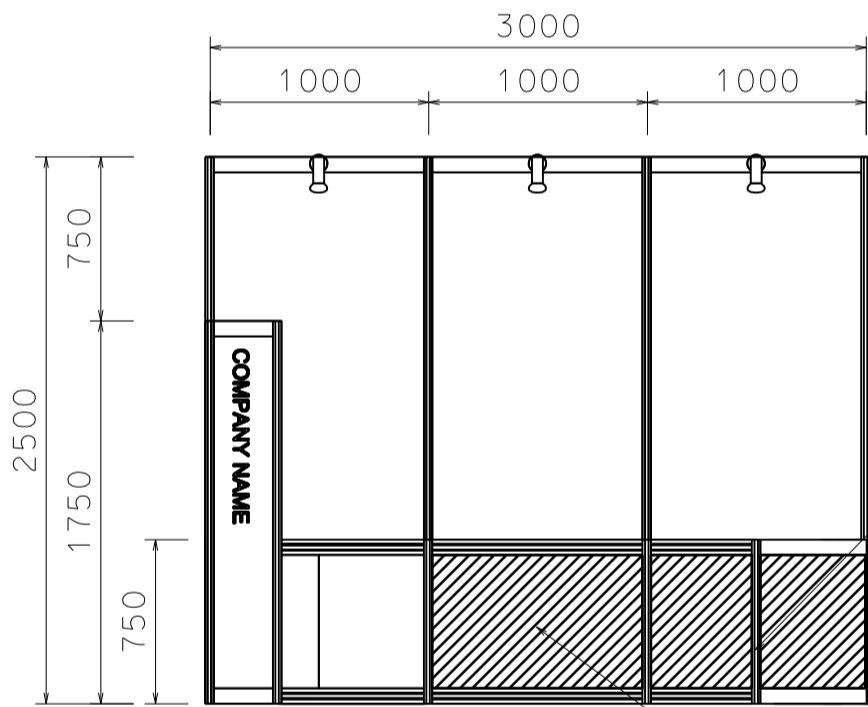

3M x 2M GOURMET ZONE RIGHT CORNER BOOTH (OPTION A)

三米乘二米右邊角位攤位

DIGITAL PRINT GRAPHIC ON FOREX PANEL