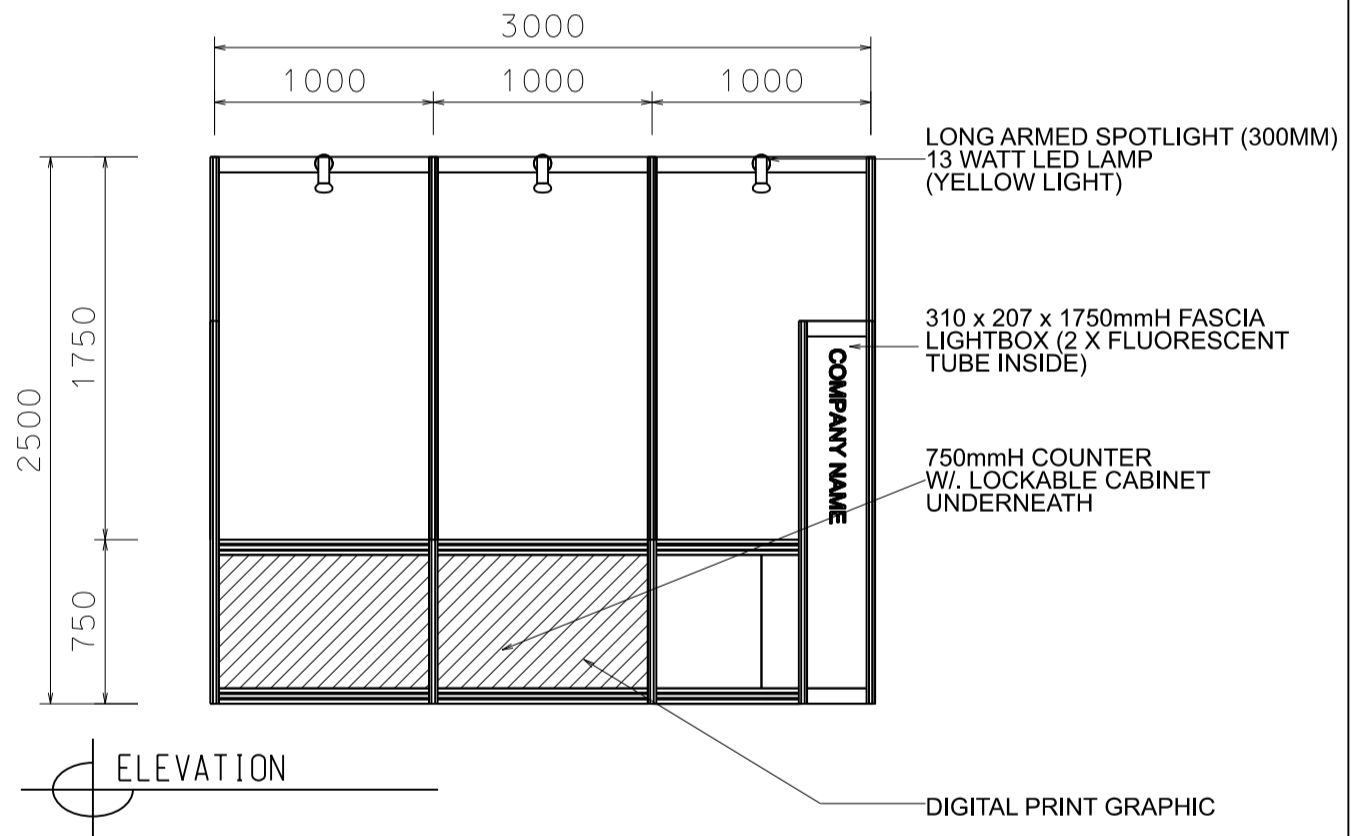

3M x 2M GOURMET ZONE BOOTH (OPTION A)

三米乘二米標準攤位

BOOTH SPECIFICATIONS		QTY.
	1000W x 500D x 750H CABINET	5.5
	LONG ARMED SPOTLIGHT (300MM) 13 WATT LED LAMP (YELLOW LIGHT)	3
	BLACK LEATHER CHAIR	2
	500W SOCKET	1
	RUBBISH BIN & CARPET (6sqm.)	

*The Hong Kong Trade Development Council reserves the right to change the configuration if necessary.

*如有需要，香港貿易發展局有權更改攤位結構。

3M x 2M GOURMET ZONE LEFT CORNER BOOTH (OPTION A)

三米乘二米左邊角位攤位

BOOTH SPECIFICATIONS		QTY.
	1000W x 500D x 750H CABINET	5.5
	LONG ARMED SPOTLIGHT (300MM) 13 WATT LED LAMP (YELLOW LIGHT)	3
	BLACK LEATHER CHAIR	2
	500W SOCKET	1
	RUBBISH BIN & CARPET (6sqm.)	

DIGITAL PRINT GRAPHIC ON FOREX PANEL

BOOTH SPECIFICATIONS		QTY.
	1000W x 500D x 750H CABINET	5.5
	LONG ARMED SPOTLIGHT (300MM) 13 WATT LED LAMP (YELLOW LIGHT)	3
	BLACK LEATHER CHAIR	2
	500W SOCKET	1
	RUBBISH BIN & CARPET (6sqm.)	

*The Hong Kong Trade Development Council reserves the right to change the configuration if necessary.

*如有需要，香港貿易發展局有權更改攤位結構。

3M x 2M GOURMET ZONE BOOTH (OPTION B)

三米乘二米標準攤位

BOOTH SPECIFICATIONS		QTY.
	1000W x 500D x 750H CABINET	5.5
	LONG ARMED SPOTLIGHT (300MM) 13 WATT LED LAMP (YELLOW LIGHT)	3
	BLACK LEATHER CHAIR	2
	500W SOCKET (24 hrs Power Supply)	1
	RUBBISH BIN & CARPET (6sqm.)	