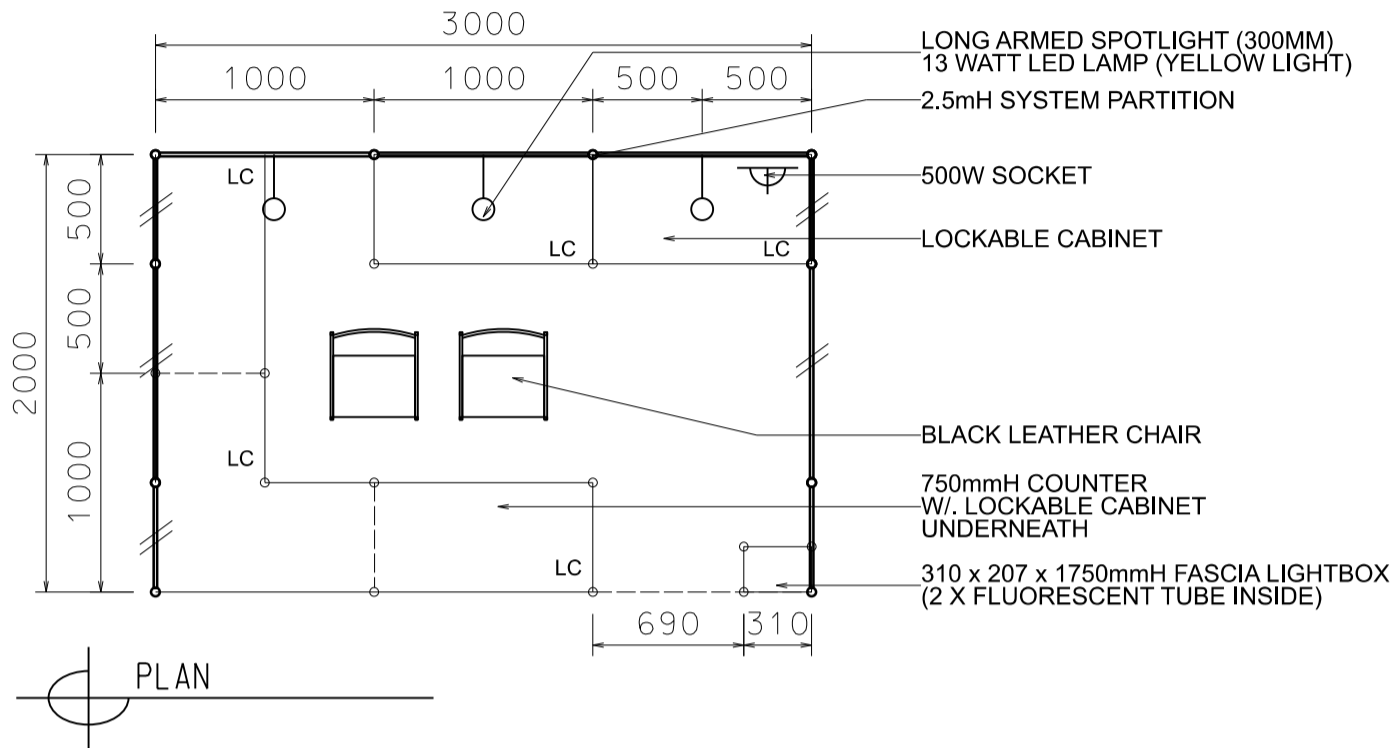

3M x 2M GOURMET ZONE BOOTH (OPTION A)

三米乘二米標準攤位

BOOTH SPECIFICATIONS		QTY.
	1000W x 500D x 750H CABINET	5.5
	LONG ARMED SPOTLIGHT (300MM) 13 WATT LED LAMP (YELLOW LIGHT)	3
	BLACK LEATHER CHAIR	2
	500W SOCKET	1
	RUBBISH BIN & CARPET (6sqm.)	

*The Hong Kong Trade Development Council reserves the right to change the configuration if necessary.

*如有需要，香港貿易發展局有權更改攤位結構。

3M x 2M GOURMET ZONE LEFT CORNER BOOTH (OPTION A)

三米乘二米左邊角位攤位

BOOTH SPECIFICATIONS		QTY.
	1000W x 500D x 750H CABINET	5.5
	LONG ARMED SPOTLIGHT (300MM) 13 WATT LED LAMP (YELLOW LIGHT)	3
	BLACK LEATHER CHAIR	2
	500W SOCKET	1
	RUBBISH BIN & CARPET (6sqm.)	

DIGITAL PRINT GRAPHIC ON FOREX PANEL

BOOTH SPECIFICATIONS		QTY.
	1000W x 500D x 750H CABINET	5.5
	LONG ARMED SPOTLIGHT (300MM) 13 WATT LED LAMP (YELLOW LIGHT)	3
	BLACK LEATHER CHAIR	2
	500W SOCKET	1
	RUBBISH BIN & CARPET (6sqm.)	

*The Hong Kong Trade Development Council reserves the right to change the configuration if necessary.

*如有需要，香港貿易發展局有權更改攤位結構。

3M x 2M GOURMET ZONE BOOTH (OPTION B)

三米乘二米標準攤位

BOOTH SPECIFICATIONS		QTY.
	1000W x 500D x 750H CABINET	5.5
	LONG ARMED SPOTLIGHT (300MM) 13 WATT LED LAMP (YELLOW LIGHT)	3
	BLACK LEATHER CHAIR	2
	500W SOCKET (24 hrs Power Supply)	1
	RUBBISH BIN & CARPET (6sqm.)	