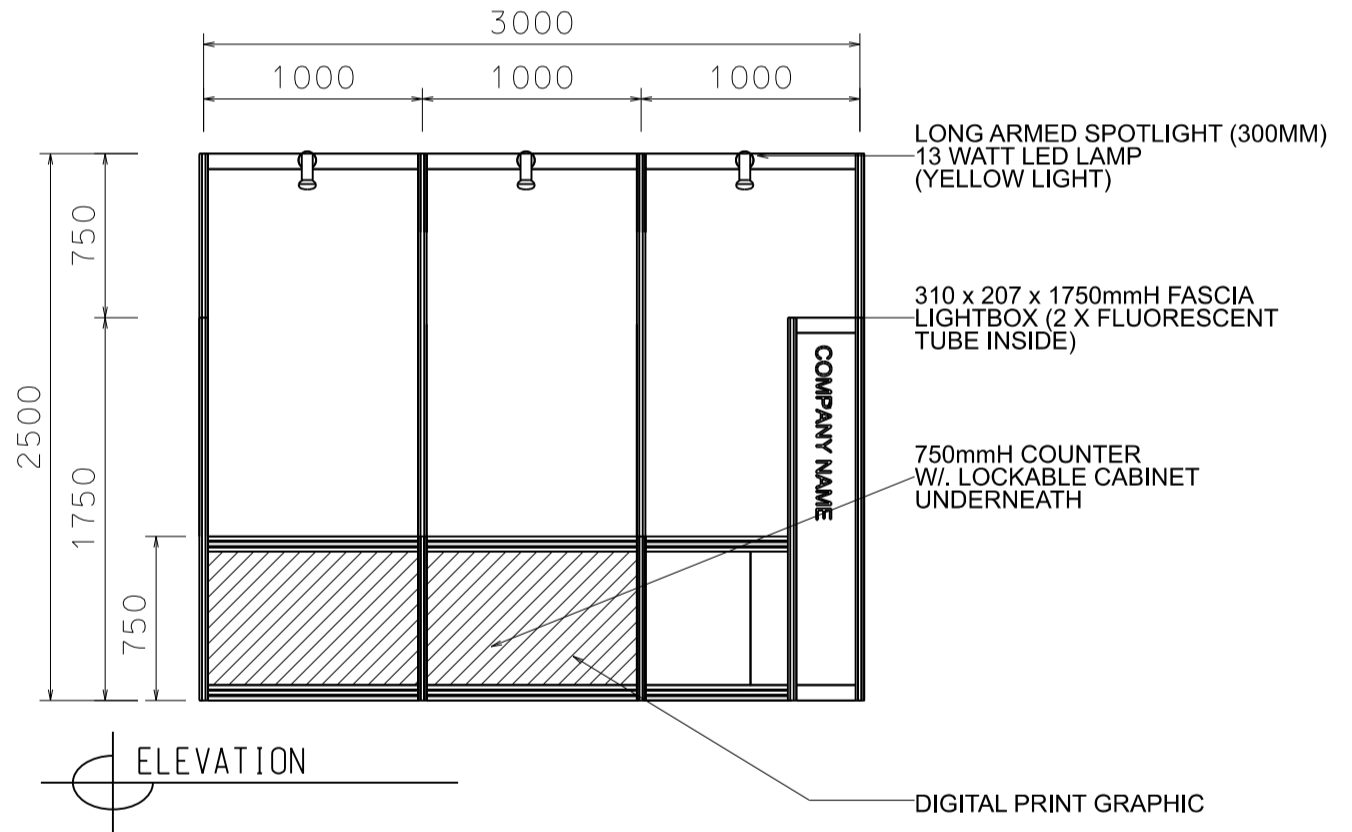

3M x 2M GOURMET ZONE BOOTH (OPTION A)

三米乘二米標準攤位

BOOTH SPECIFICATIONS		QTY.
	1000W x 500D x 750H CABINET	5.5
	LONG ARMED SPOTLIGHT (300MM) 13 WATT LED LAMP (YELLOW LIGHT)	3
	BLACK LEATHER CHAIR	2
	500W SOCKET	1
	RUBBISH BIN & CARPET (6sqm.)	

*The Hong Kong Trade Development Council reserves the right to change the configuration if necessary.

*如有需要，香港貿易發展局有權更改攤位結構。

3M x 2M GOURMET ZONE LEFT CORNER BOOTH (OPTION A)

三米乘二米左邊角位攤位

BOOTH SPECIFICATIONS		QTY.
	1000W x 500D x 750H CABINET	5.5
	LONG ARMED SPOTLIGHT (300MM) 13 WATT LED LAMP (YELLOW LIGHT)	3
	BLACK LEATHER CHAIR	2
	500W SOCKET	1
	RUBBISH BIN & CARPET (6sqm.)	

DIGITAL PRINT GRAPHIC ON FOREX PANEL

BOOTH SPECIFICATIONS		QTY.
	1000W x 500D x 750H CABINET	5.5
	LONG ARMED SPOTLIGHT (300MM) 13 WATT LED LAMP (YELLOW LIGHT)	3
	BLACK LEATHER CHAIR	2
	500W SOCKET	1
	RUBBISH BIN & CARPET (6sqm.)	

*The Hong Kong Trade Development Council reserves the right to change the configuration if necessary.

*如有需要，香港貿易發展局有權更改攤位結構。

3M x 2M GOURMET ZONE BOOTH (OPTION B)

三米乘二米標準攤位

BOOTH SPECIFICATIONS		QTY.
	1000W x 500D x 750H CABINET	5.5
	LONG ARMED SPOTLIGHT (300MM) 13 WATT LED LAMP (YELLOW LIGHT)	3
	BLACK LEATHER CHAIR	2
	500W SOCKET (24 hrs Power Supply)	1
	RUBBISH BIN & CARPET (6sqm.)	