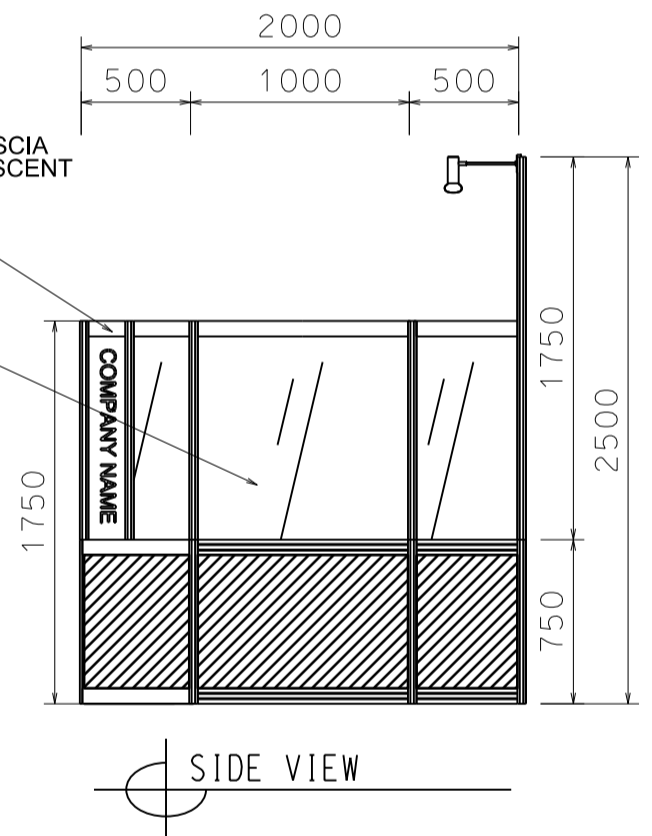

3M x 2M GOURMET ZONE BOOTH (OPTION A)

三米乘二米標準攤位

BOOTH SPECIFICATIONS		QTY.
	1000W x 500D x 750H CABINET	5.5
	LONG ARMED SPOTLIGHT (300MM) 13 WATT LED LAMP (YELLOW LIGHT)	3
	BLACK LEATHER CHAIR	2
	500W SOCKET	1
	RUBBISH BIN & CARPET (6sqm.)	

*The Hong Kong Trade Development Council reserves the right to change the configuration if necessary.

*如有需要，香港貿易發展局有權更改攤位結構。

3M x 2M GOURMET ZONE BOOTH (OPTION B)

三米乘二米標準攤位

BOOTH SPECIFICATIONS		QTY.
	1000W x 500D x 750H CABINET	5.5
	LONG ARMED SPOTLIGHT (300MM) 13 WATT LED LAMP (YELLOW LIGHT)	3
	BLACK LEATHER CHAIR	2
	500W SOCKET (24 hrs Power Supply)	1
	RUBBISH BIN & CARPET (6sqm.)	

*The Hong Kong Trade Development Council reserves the right to change the configuration if necessary.

*如有需要，香港貿易發展局有權更改攤位結構。

3M x 2M GOURMET ZONE LEFT CORNER BOOTH (OPTION B)

三米乘二米左邊角位攤位

BOOTH SPECIFICATIONS		QTY.
	1000W x 500D x 750H CABINET	5.5
	LONG ARMED SPOTLIGHT (300MM) 13 WATT LED LAMP (YELLOW LIGHT)	3
	BLACK LEATHER CHAIR	2
	500W SOCKET (24 hrs Power Supply)	1
	RUBBISH BIN & CARPET (6sqm.)	

*The Hong Kong Trade Development Council reserves the right to change the configuration if necessary.

*如有需要，香港貿易發展局有權更改攤位結構。

3M x 2M GOURMET ZONE RIGHT CORNER BOOTH (OPTION B)

三米乘二米右邊角位攤位

BOOTH SPECIFICATIONS		QTY.
	1000W x 500D x 750H CABINET	5.5
	LONG ARMED SPOTLIGHT (300MM) 13 WATT LED LAMP (YELLOW LIGHT)	3
	BLACK LEATHER CHAIR	2
	500W SOCKET (24 hrs Power Supply)	1
	RUBBISH BIN & CARPET (6sqm.)	