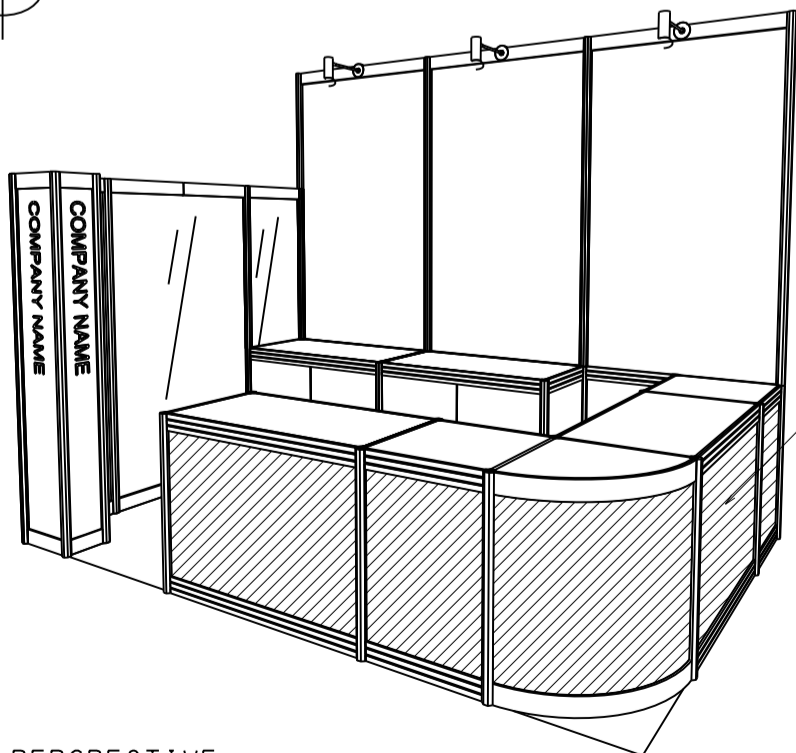

3M x 2M GOURMET ZONE BOOTH (OPTION A)

三米乘二米標準攤位

BOOTH SPECIFICATIONS		QTY.
	1000W x 500D x 750H CABINET	5.5
	LONG ARMED SPOTLIGHT (300MM) 13 WATT LED LAMP (YELLOW LIGHT)	3
	BLACK LEATHER CHAIR	2
	500W SOCKET	1
	RUBBISH BIN & CARPET (6sqm.)	

*The Hong Kong Trade Development Council reserves the right to change the configuration if necessary.

*如有需要，香港貿易發展局有權更改攤位結構。

3M x 2M GOURMET ZONE LEFT CORNER BOOTH (OPTION A)

三米乘二米左邊角位攤位

BOOTH SPECIFICATIONS		QTY.
	1000W x 500D x 750H CABINET	5.5
	LONG ARMED SPOTLIGHT (300MM) 13 WATT LED LAMP (YELLOW LIGHT)	3
	BLACK LEATHER CHAIR	2
	500W SOCKET	1
	RUBBISH BIN & CARPET (6sqm.)	

DIGITAL PRINT GRAPHIC ON FOREX PANEL

BOOTH SPECIFICATIONS		QTY.
	1000W x 500D x 750H CABINET	5.5
	LONG ARMED SPOTLIGHT (300MM) 13 WATT LED LAMP (YELLOW LIGHT)	3
	BLACK LEATHER CHAIR	2
	500W SOCKET	1
	RUBBISH BIN & CARPET (6sqm.)	

*The Hong Kong Trade Development Council reserves the right to change the configuration if necessary.

*如有需要，香港貿易發展局有權更改攤位結構。

3M x 2M GOURMET ZONE BOOTH (OPTION B)

三米乘二米標準攤位

BOOTH SPECIFICATIONS		QTY.
	1000W x 500D x 750H CABINET	5.5
	LONG ARMED SPOTLIGHT (300MM) 13 WATT LED LAMP (YELLOW LIGHT)	3
	BLACK LEATHER CHAIR	2
	500W SOCKET (24 hrs Power Supply)	1
	RUBBISH BIN & CARPET (6sqm.)	