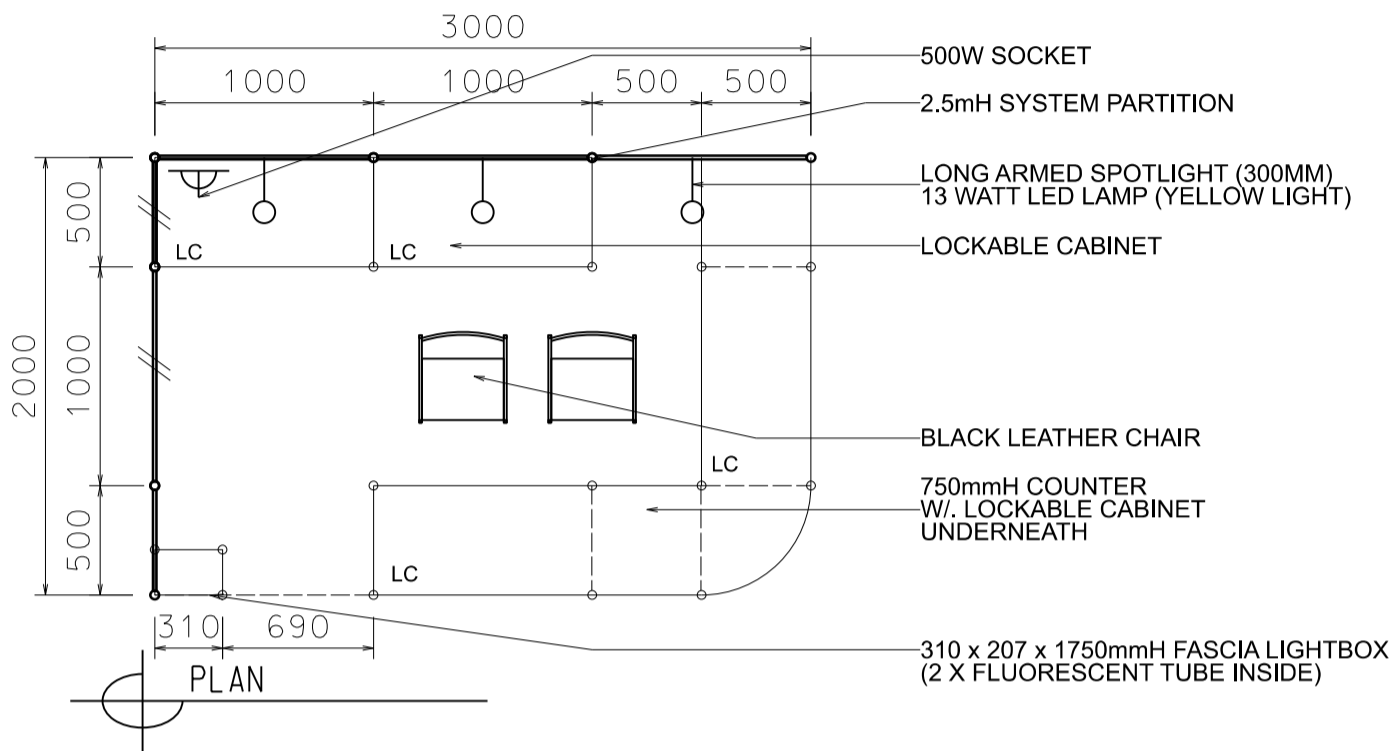

3M x 2M GOURMET ZONE RIGHT CORNER BOOTH (OPTION A)

三米乘二米右邊角位攤位

DIGITAL PRINT GRAPHIC ON FOREX PANEL