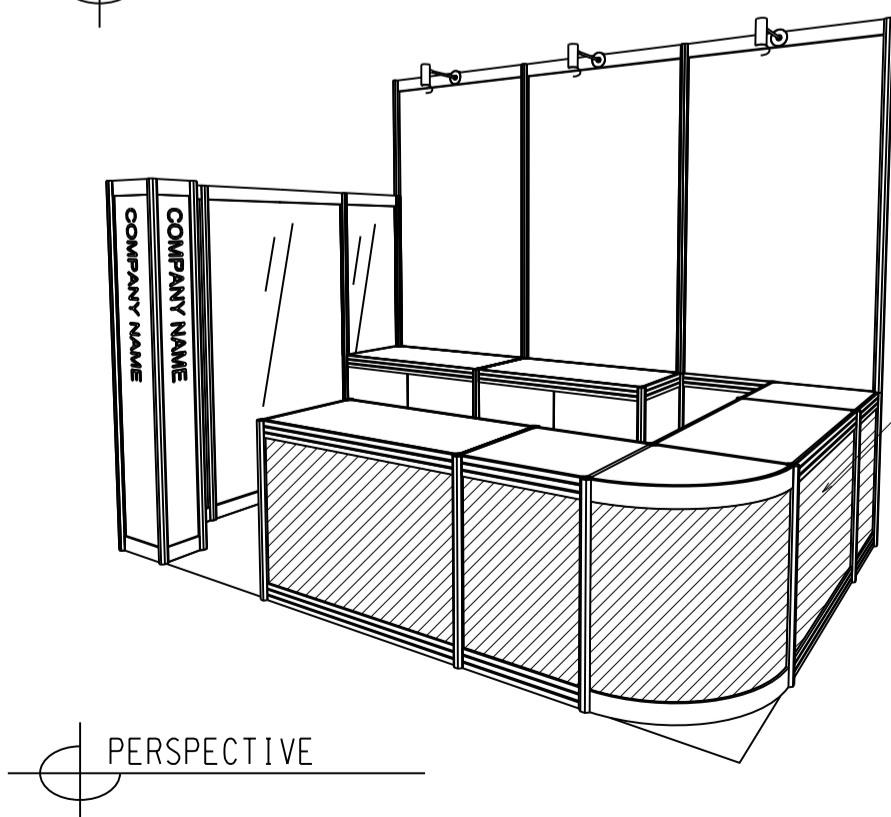

3M x 2M GOURMET ZONE BOOTH (OPTION A)

三米乘二米標準攤位

BOOTH SPECIFICATIONS		QTY.
	1000W x 500D x 750H CABINET	5.5
	LONG ARMED SPOTLIGHT (300MM) 13 WATT LED LAMP (YELLOW LIGHT)	3
	BLACK LEATHER CHAIR	2
	500W SOCKET	1
	RUBBISH BIN & CARPET (6sqm.)	

*The Hong Kong Trade Development Council reserves the right to change the configuration if necessary.

*如有需要，香港貿易發展局有權更改攤位結構。

3M x 2M GOURMET ZONE BOOTH (OPTION B)

三米乘二米標準攤位

BOOTH SPECIFICATIONS		QTY.
	1000W x 500D x 750H CABINET	5.5
	LONG ARMED SPOTLIGHT (300MM) 13 WATT LED LAMP (YELLOW LIGHT)	3
	BLACK LEATHER CHAIR	2
	500W SOCKET (24 hrs Power Supply)	1
	RUBBISH BIN & CARPET (6sqm.)	

*The Hong Kong Trade Development Council reserves the right to change the configuration if necessary.

*如有需要，香港貿易發展局有權更改攤位結構。

3M x 2M GOURMET ZONE LEFT CORNER BOOTH (OPTION B)

三米乘二米左邊角位攤位

BOOTH SPECIFICATIONS		QTY.
	1000W x 500D x 750H CABINET	5.5
	LONG ARMED SPOTLIGHT (300MM) 13 WATT LED LAMP (YELLOW LIGHT)	3
	BLACK LEATHER CHAIR	2
	500W SOCKET (24 hrs Power Supply)	1
	RUBBISH BIN & CARPET (6sqm.)	

*The Hong Kong Trade Development Council reserves the right to change the configuration if necessary.

*如有需要，香港貿易發展局有權更改攤位結構。

3M x 2M GOURMET ZONE RIGHT CORNER BOOTH (OPTION B)

三米乘二米右邊角位攤位

BOOTH SPECIFICATIONS		QTY.
	1000W x 500D x 750H CABINET	5.5
	LONG ARMED SPOTLIGHT (300MM) 13 WATT LED LAMP (YELLOW LIGHT)	3
	BLACK LEATHER CHAIR	2
	500W SOCKET (24 hrs Power Supply)	1
	RUBBISH BIN & CARPET (6sqm.)	