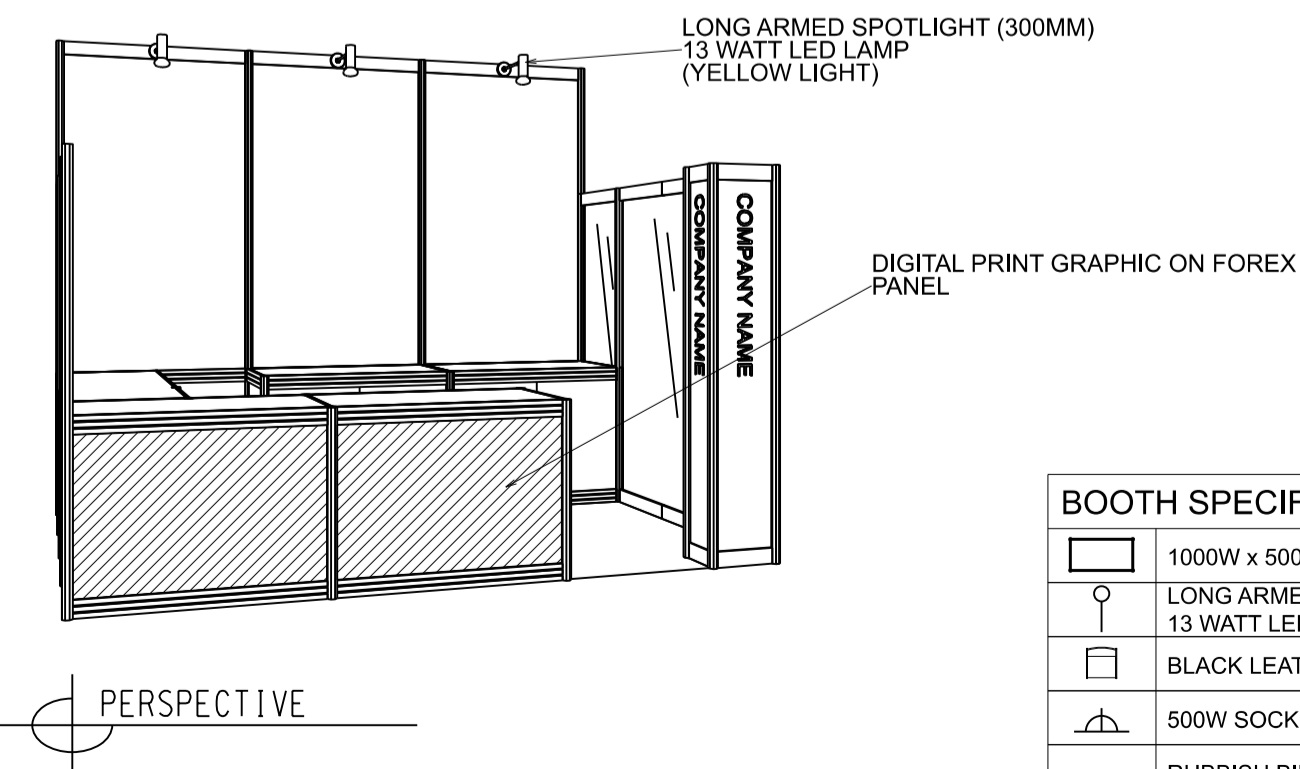

3M x 2M GOURMET ZONE BOOTH (OPTION A)

三米乘二米標準攤位

BOOTH SPECIFICATIONS		QTY.
	1000W x 500D x 750H CABINET	5.5
	LONG ARMED SPOTLIGHT (300MM) 13 WATT LED LAMP (YELLOW LIGHT)	3
	BLACK LEATHER CHAIR	2
	500W SOCKET	1
	RUBBISH BIN & CARPET (6sqm.)	

*The Hong Kong Trade Development Council reserves the right to change the configuration if necessary.

*如有需要，香港貿易發展局有權更改攤位結構。

3M x 2M GOURMET ZONE LEFT CORNER BOOTH (OPTION A)

三米乘二米左邊角位攤位

BOOTH SPECIFICATIONS		QTY.
	1000W x 500D x 750H CABINET	5.5
	LONG ARMED SPOTLIGHT (300MM) 13 WATT LED LAMP (YELLOW LIGHT)	3
	BLACK LEATHER CHAIR	2
	500W SOCKET	1
	RUBBISH BIN & CARPET (6sqm.)	

DIGITAL PRINT GRAPHIC ON FOREX PANEL

BOOTH SPECIFICATIONS		QTY.
	1000W x 500D x 750H CABINET	5.5
	LONG ARMED SPOTLIGHT (300MM) 13 WATT LED LAMP (YELLOW LIGHT)	3
	BLACK LEATHER CHAIR	2
	500W SOCKET	1
	RUBBISH BIN & CARPET (6sqm.)	

*The Hong Kong Trade Development Council reserves the right to change the configuration if necessary.

*如有需要，香港貿易發展局有權更改攤位結構。

3M x 2M GOURMET ZONE BOOTH (OPTION B)

三米乘二米標準攤位

BOOTH SPECIFICATIONS		QTY.
	1000W x 500D x 750H CABINET	5.5
	LONG ARMED SPOTLIGHT (300MM) 13 WATT LED LAMP (YELLOW LIGHT)	3
	BLACK LEATHER CHAIR	2
	500W SOCKET (24 hrs Power Supply)	1
	RUBBISH BIN & CARPET (6sqm.)	