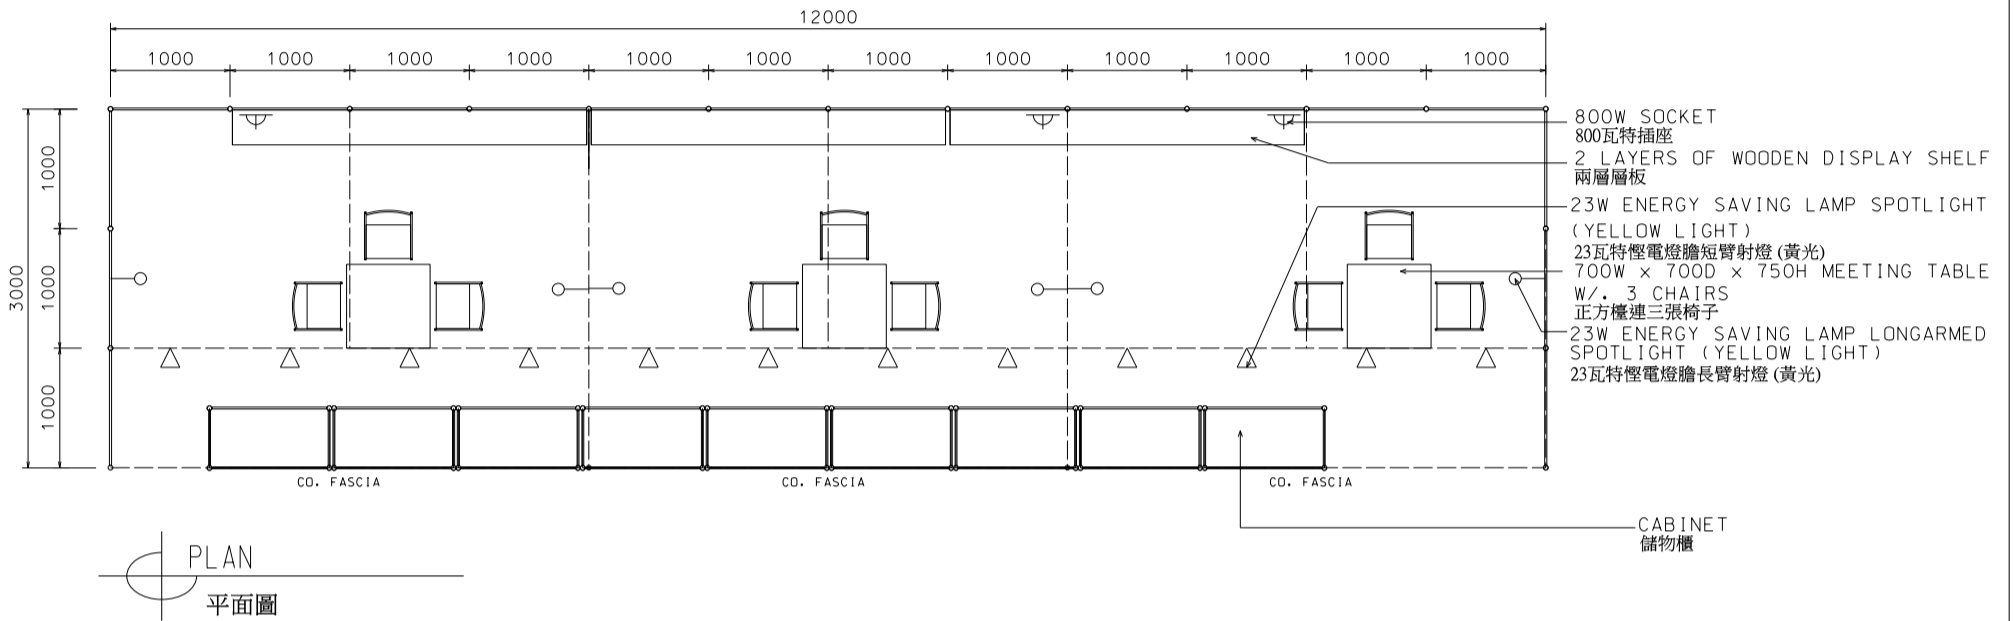

12M x 3M Standard Booth 十二米乘三米標準攤位

BOOTH SPECIFICATIONS		QTY.
	1000W x 500D x 750H CABINET 儲物櫃	9
	3000W x 300D WOODEN DISPLAY SHELF 陳列架	6
	700W x 700D x 750H MEETING TABLE 正方檯	3
	BLACK LEATHER CHAIR 椅子	9
	23W ENERGY SAVING LAMP SPOTLIGHT (YELLOW LIGHT) 23瓦特慳電燈膽短臂射燈 (黃光)	12
	23W ENERGY SAVING LAMP LONGARMED SPOTLIGHT (YELLOW LIGHT) 23瓦特慳電燈膽長臂射燈 (黃光)	6
	800W SOCKET 插座	3
	CEILING BEAM 天花橫樑	24M
	RUBBISH BIN & CARPET (36sqm.) 垃圾桶 & 地毯	

12M x 3M Left Corner Booth 十二米乘三米左邊角位攤位

BOOTH SPECIFICATIONS		QTY.
	1000W x 500D x 750H CABINET 儲物櫃	9
	3000W x 300D WOODEN DISPLAY SHELF 陳列架	6
	700W x 700D x 750H MEETING TABLE 正方檯	3
	BLACK LEATHER CHAIR 椅子	9
	23W ENERGY SAVING LAMP SPOTLIGHT (YELLOW LIGHT) 23瓦特慳電燈膽短臂射燈 (黃光)	12
	23W ENERGY SAVING LAMP LONGARMED SPOTLIGHT (YELLOW LIGHT) 23瓦特慳電燈膽長臂射燈 (黃光)	6
	800W SOCKET 插座	3
	CEILING BEAM 天花橫樑	24M
	RUBBISH BIN & CARPET (36sqm.) 垃圾桶 & 地毯	

12M x 3M Right Corner Booth 十二米乘三米右邊角位攤位

BOOTH SPECIFICATIONS		QTY.
	1000W x 500D x 750H CABINET 儲物櫃	9
	3000W x 300D WOODEN DISPLAY SHELF 陳列架	6
	700W x 700D x 750H MEETING TABLE 正方檯	3
	BLACK LEATHER CHAIR 椅子	9
	23W ENERGY SAVING LAMP SPOTLIGHT (YELLOW LIGHT) 23瓦特慳電燈膽短臂射燈(黃光)	12
	23W ENERGY SAVING LAMP LONGARMED SPOTLIGHT (YELLOW LIGHT) 23瓦特慳電燈膽長臂射燈(黃光)	6
	800W SOCKET 插座	3
	CEILING BEAM 天花橫樑	24M
	RUBBISH BIN & CARPET (36sqm.) 垃圾桶 & 地毯	