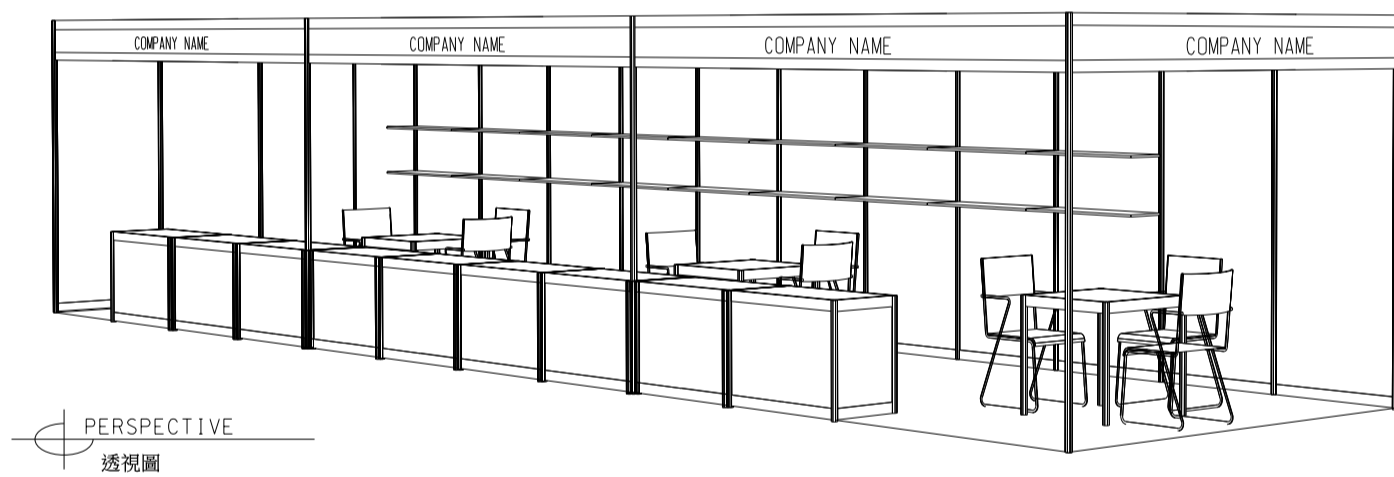

12M x 3M Standard Booth 十二米乘三米標準攤位

BOOTH SPECIFICATIONS		QTY.
	1000W x 500D x 750H CABINET 儲物櫃	9
	3000W x 300D WOODEN DISPLAY SHELF 陳列架	6
	700W x 700D x 750H MEETING TABLE 正方檯	3
	BLACK LEATHER CHAIR 椅子	9
	23W ENERGY SAVING LAMP SPOTLIGHT (YELLOW LIGHT) 23瓦特慳電燈膽短臂射燈 (黃光)	12
	23W ENERGY SAVING LAMP LONGARMED SPOTLIGHT (YELLOW LIGHT) 23瓦特慳電燈膽長臂射燈 (黃光)	6
	800W SOCKET 插座	3
	CEILING BEAM 天花橫樑	24M
	RUBBISH BIN & CARPET (36sqm.) 垃圾桶 & 地毯	

12M x 3M Left Corner Booth 十二米乘三米左邊角位攤位

BOOTH SPECIFICATIONS		QTY.
	1000W x 500D x 750H CABINET 儲物櫃	9
	3000W x 300D WOODEN DISPLAY SHELF 陳列架	6
	700W x 700D x 750H MEETING TABLE 正方檯	3
	BLACK LEATHER CHAIR 椅子	9
	23W ENERGY SAVING LAMP SPOTLIGHT (YELLOW LIGHT) 23瓦特慳電燈膽短臂射燈 (黃光)	12
	23W ENERGY SAVING LAMP LONGARMED SPOTLIGHT (YELLOW LIGHT) 23瓦特慳電燈膽長臂射燈 (黃光)	6
	800W SOCKET 插座	3
	CEILING BEAM 天花橫樑	24M
	RUBBISH BIN & CARPET (36sqm.) 垃圾桶 & 地毯	

12M x 3M Right Corner Booth 十二米乘三米右邊角位攤位

BOOTH SPECIFICATIONS		QTY.
	1000W x 500D x 750H CABINET 儲物櫃	9
	3000W x 300D WOODEN DISPLAY SHELF 陳列架	6
	700W x 700D x 750H MEETING TABLE 正方檯	3
	BLACK LEATHER CHAIR 椅子	9
	23W ENERGY SAVING LAMP SPOTLIGHT (YELLOW LIGHT) 23瓦特慳電燈膽短臂射燈(黃光)	12
	23W ENERGY SAVING LAMP LONGARMED SPOTLIGHT (YELLOW LIGHT) 23瓦特慳電燈膽長臂射燈(黃光)	6
	800W SOCKET 插座	3
	CEILING BEAM 天花橫樑	24M
	RUBBISH BIN & CARPET (36sqm.) 垃圾桶 & 地毯	