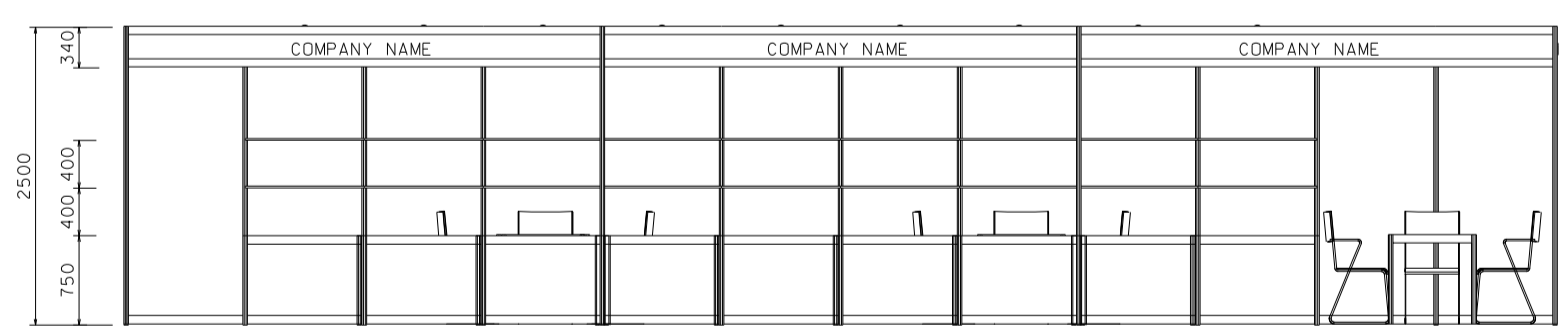

12M x 3M Standard Booth 十二米乘三米標準攤位

BOOTH SPECIFICATIONS		QTY.
	1000W x 500D x 750H CABINET 儲物櫃	9
	3000W x 300D WOODEN DISPLAY SHELF 陳列架	6
	700W x 700D x 750H MEETING TABLE 正方檯	3
	BLACK LEATHER CHAIR 椅子	9
	23W ENERGY SAVING LAMP SPOTLIGHT (YELLOW LIGHT) 23瓦特慳電燈膽短臂射燈 (黃光)	12
	23W ENERGY SAVING LAMP LONGARMED SPOTLIGHT (YELLOW LIGHT) 23瓦特慳電燈膽長臂射燈 (黃光)	6
	800W SOCKET 插座	3
	CEILING BEAM 天花橫樑	24M
	RUBBISH BIN & CARPET (36sqm.) 垃圾桶 & 地毯	

12M x 3M Left Corner Booth 十二米乘三米左邊角位攤位

BOOTH SPECIFICATIONS		QTY.
	1000W x 500D x 750H CABINET 儲物櫃	9
	3000W x 300D WOODEN DISPLAY SHELF 陳列架	6
	700W x 700D x 750H MEETING TABLE 正方檯	3
	BLACK LEATHER CHAIR 椅子	9
	23W ENERGY SAVING LAMP SPOTLIGHT (YELLOW LIGHT) 23瓦特慳電燈膽短臂射燈 (黃光)	12
	23W ENERGY SAVING LAMP LONGARMED SPOTLIGHT (YELLOW LIGHT) 23瓦特慳電燈膽長臂射燈 (黃光)	6
	800W SOCKET 插座	3
	CEILING BEAM 天花橫樑	24M
	RUBBISH BIN & CARPET (36sqm.) 垃圾桶 & 地毯	

12M x 3M Right Corner Booth 十二米乘三米右邊角位攤位

BOOTH SPECIFICATIONS		QTY.
	1000W x 500D x 750H CABINET 儲物櫃	9
	3000W x 300D WOODEN DISPLAY SHELF 陳列架	6
	700W x 700D x 750H MEETING TABLE 正方檯	3
	BLACK LEATHER CHAIR 椅子	9
	23W ENERGY SAVING LAMP SPOTLIGHT (YELLOW LIGHT) 23瓦特慳電燈膽短臂射燈(黃光)	12
	23W ENERGY SAVING LAMP LONGARMED SPOTLIGHT (YELLOW LIGHT) 23瓦特慳電燈膽長臂射燈(黃光)	6
	800W SOCKET 插座	3
	CEILING BEAM 天花橫樑	24M
	RUBBISH BIN & CARPET (36sqm.) 垃圾桶 & 地毯	