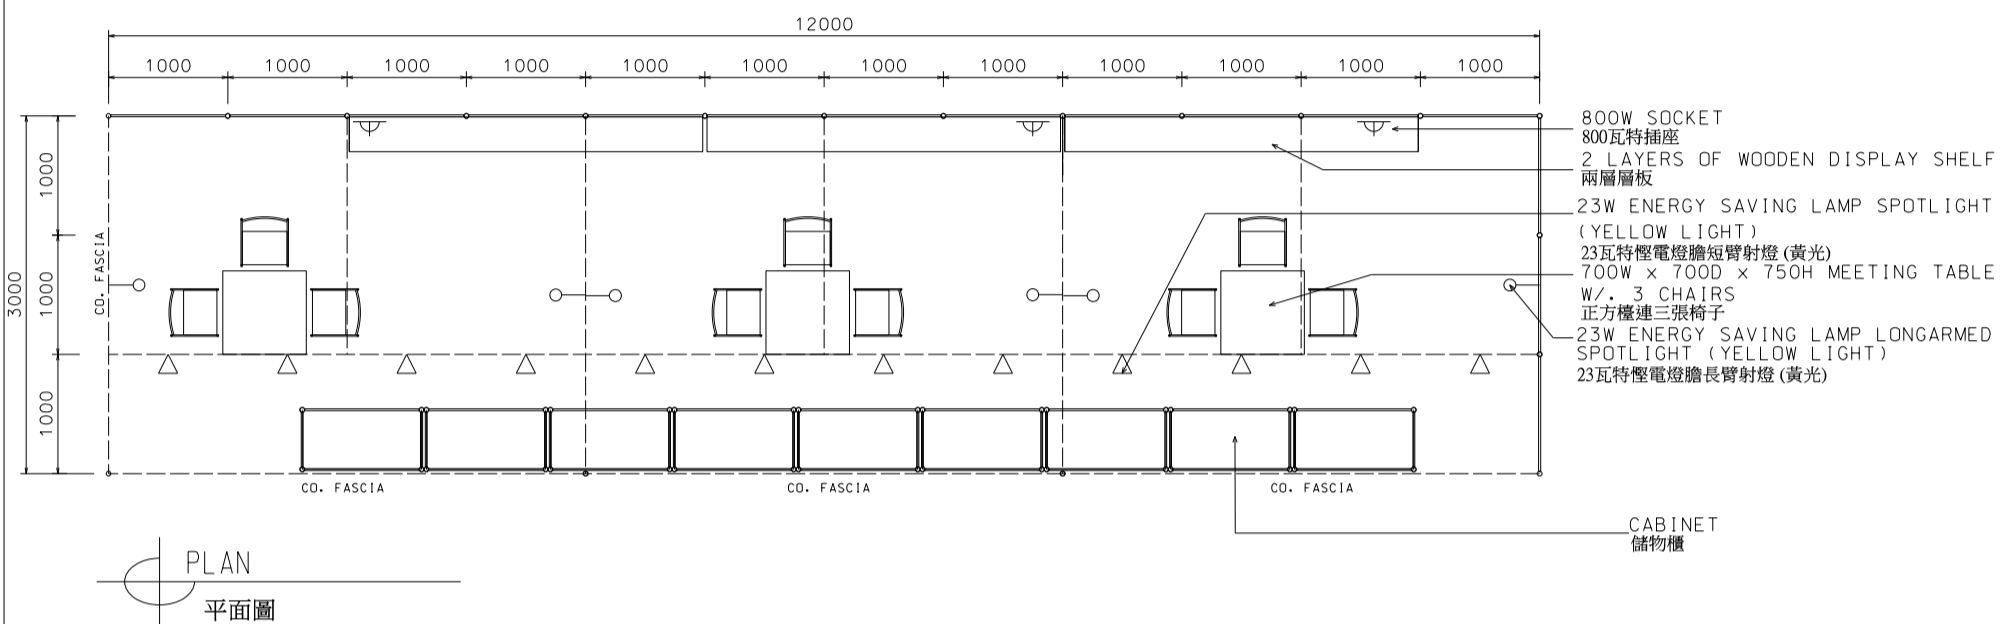

12M x 3M Standard Booth 十二米乘三米標準攤位

BOOTH SPECIFICATIONS		QTY.
	1000W x 500D x 750H CABINET 儲物櫃	9
	3000W x 300D WOODEN DISPLAY SHELF 陳列架	6
	700W x 700D x 750H MEETING TABLE 正方檯	3
	BLACK LEATHER CHAIR 椅子	9
	23W ENERGY SAVING LAMP SPOTLIGHT (YELLOW LIGHT) 23瓦特慳電燈膽短臂射燈 (黃光)	12
	23W ENERGY SAVING LAMP LONGARMED SPOTLIGHT (YELLOW LIGHT) 23瓦特慳電燈膽長臂射燈 (黃光)	6
	800W SOCKET 插座	3
	CEILING BEAM 天花橫樑	24M
	RUBBISH BIN & CARPET (36sqm.) 垃圾桶 & 地毯	

12M x 3M Left Corner Booth 十二米乘三米左邊角位攤位

BOOTH SPECIFICATIONS		QTY.
	1000W x 500D x 750H CABINET 儲物櫃	9
	3000W x 300D WOODEN DISPLAY SHELF 陳列架	6
	700W x 700D x 750H MEETING TABLE 正方檯	3
	BLACK LEATHER CHAIR 椅子	9
	23W ENERGY SAVING LAMP SPOTLIGHT (YELLOW LIGHT) 23瓦特慳電燈膽短臂射燈 (黃光)	12
	23W ENERGY SAVING LAMP LONGARMED SPOTLIGHT (YELLOW LIGHT) 23瓦特慳電燈膽長臂射燈 (黃光)	6
	800W SOCKET 插座	3
	CEILING BEAM 天花橫樑	24M
	RUBBISH BIN & CARPET (36sqm.) 垃圾桶 & 地毯	

12M x 3M Right Corner Booth 十二米乘三米右邊角位攤位

BOOTH SPECIFICATIONS		QTY.
	1000W x 500D x 750H CABINET 儲物櫃	9
	3000W x 300D WOODEN DISPLAY SHELF 陳列架	6
	700W x 700D x 750H MEETING TABLE 正方檯	3
	BLACK LEATHER CHAIR 椅子	9
	23W ENERGY SAVING LAMP SPOTLIGHT (YELLOW LIGHT) 23瓦特慳電燈膽短臂射燈(黃光)	12
	23W ENERGY SAVING LAMP LONGARMED SPOTLIGHT (YELLOW LIGHT) 23瓦特慳電燈膽長臂射燈(黃光)	6
	800W SOCKET 插座	3
	CEILING BEAM 天花橫樑	24M
	RUBBISH BIN & CARPET (36sqm.) 垃圾桶 & 地毯	