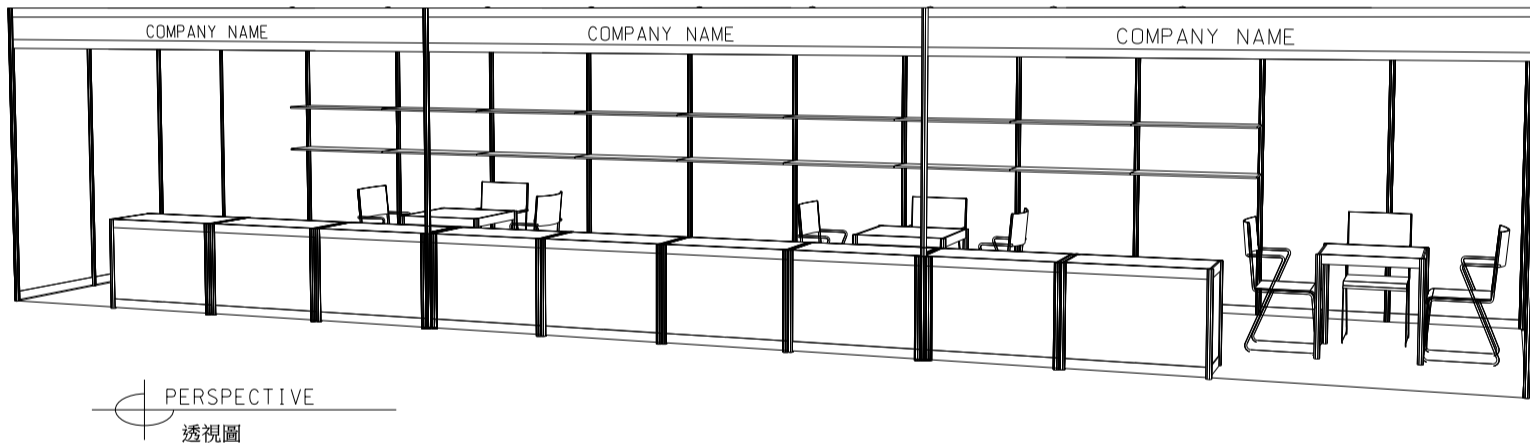

12M x 3M Standard Booth 十二米乘三米標準攤位

BOOTH SPECIFICATIONS		QTY.
	1000W x 500D x 750H CABINET 儲物櫃	9
	3000W x 300D WOODEN DISPLAY SHELF 陳列架	6
	700W x 700D x 750H MEETING TABLE 正方檯	3
	BLACK LEATHER CHAIR 椅子	9
	23W ENERGY SAVING LAMP SPOTLIGHT (YELLOW LIGHT) 23瓦特慳電燈膽短臂射燈 (黃光)	12
	23W ENERGY SAVING LAMP LONGARMED SPOTLIGHT (YELLOW LIGHT) 23瓦特慳電燈膽長臂射燈 (黃光)	6
	800W SOCKET 插座	3
	CEILING BEAM 天花橫樑	24M
	RUBBISH BIN & CARPET (36sqm.) 垃圾桶 & 地毯	

12M x 3M Left Corner Booth 十二米乘三米左邊角位攤位

BOOTH SPECIFICATIONS		QTY.
	1000W x 500D x 750H CABINET 儲物櫃	9
	3000W x 300D WOODEN DISPLAY SHELF 陳列架	6
	700W x 700D x 750H MEETING TABLE 正方檯	3
	BLACK LEATHER CHAIR 椅子	9
	23W ENERGY SAVING LAMP SPOTLIGHT (YELLOW LIGHT) 23瓦特慳電燈膽短臂射燈 (黃光)	12
	23W ENERGY SAVING LAMP LONGARMED SPOTLIGHT (YELLOW LIGHT) 23瓦特慳電燈膽長臂射燈 (黃光)	6
	800W SOCKET 插座	3
	CEILING BEAM 天花橫樑	24M
	RUBBISH BIN & CARPET (36sqm.) 垃圾桶 & 地毯	

12M x 3M Right Corner Booth 十二米乘三米右邊角位攤位

BOOTH SPECIFICATIONS		QTY.
	1000W x 500D x 750H CABINET 儲物櫃	9
	3000W x 300D WOODEN DISPLAY SHELF 陳列架	6
	700W x 700D x 750H MEETING TABLE 正方檯	3
	BLACK LEATHER CHAIR 椅子	9
	23W ENERGY SAVING LAMP SPOTLIGHT (YELLOW LIGHT) 23瓦特慳電燈膽短臂射燈(黃光)	12
	23W ENERGY SAVING LAMP LONGARMED SPOTLIGHT (YELLOW LIGHT) 23瓦特慳電燈膽長臂射燈(黃光)	6
	800W SOCKET 插座	3
	CEILING BEAM 天花橫樑	24M
	RUBBISH BIN & CARPET (36sqm.) 垃圾桶 & 地毯	