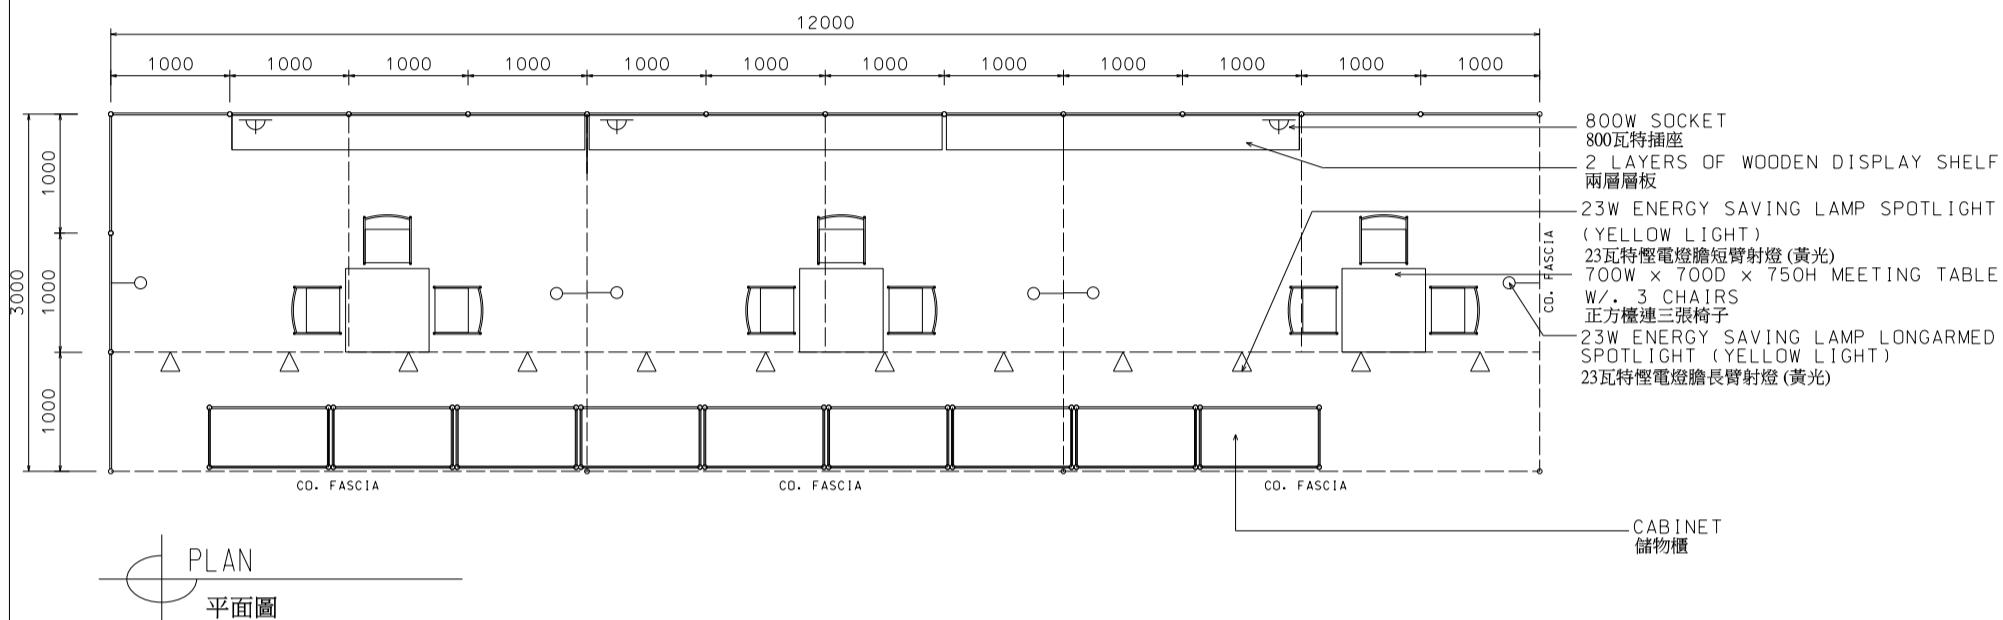

12M x 3M Standard Booth 十二米乘三米標準攤位

BOOTH SPECIFICATIONS		QTY.
	1000W x 500D x 750H CABINET 儲物櫃	9
	3000W x 300D WOODEN DISPLAY SHELF 陳列架	6
	700W x 700D x 750H MEETING TABLE 正方檯	3
	BLACK LEATHER CHAIR 椅子	9
	23W ENERGY SAVING LAMP SPOTLIGHT (YELLOW LIGHT) 23瓦特慳電燈膽短臂射燈 (黃光)	12
	23W ENERGY SAVING LAMP LONGARMED SPOTLIGHT (YELLOW LIGHT) 23瓦特慳電燈膽長臂射燈 (黃光)	6
	800W SOCKET 插座	3
	CEILING BEAM 天花橫樑	24M
	RUBBISH BIN & CARPET (36sqm.) 垃圾桶 & 地毯	

12M x 3M Left Corner Booth 十二米乘三米左邊角位攤位

BOOTH SPECIFICATIONS		QTY.
	1000W x 500D x 750H CABINET 儲物櫃	9
	3000W x 300D WOODEN DISPLAY SHELF 陳列架	6
	700W x 700D x 750H MEETING TABLE 正方檯	3
	BLACK LEATHER CHAIR 椅子	9
	23W ENERGY SAVING LAMP SPOTLIGHT (YELLOW LIGHT) 23瓦特慳電燈膽短臂射燈 (黃光)	12
	23W ENERGY SAVING LAMP LONGARMED SPOTLIGHT (YELLOW LIGHT) 23瓦特慳電燈膽長臂射燈 (黃光)	6
	800W SOCKET 插座	3
	CEILING BEAM 天花橫樑	24M
	RUBBISH BIN & CARPET (36sqm.) 垃圾桶 & 地毯	

12M x 3M Right Corner Booth 十二米乘三米右邊角位攤位

BOOTH SPECIFICATIONS		QTY.
	1000W x 500D x 750H CABINET 儲物櫃	9
	3000W x 300D WOODEN DISPLAY SHELF 陳列架	6
	700W x 700D x 750H MEETING TABLE 正方檯	3
	BLACK LEATHER CHAIR 椅子	9
	23W ENERGY SAVING LAMP SPOTLIGHT (YELLOW LIGHT) 23瓦特慳電燈膽短臂射燈(黃光)	12
	23W ENERGY SAVING LAMP LONGARMED SPOTLIGHT (YELLOW LIGHT) 23瓦特慳電燈膽長臂射燈(黃光)	6
	800W SOCKET 插座	3
	CEILING BEAM 天花橫樑	24M
	RUBBISH BIN & CARPET (36sqm.) 垃圾桶 & 地毯	