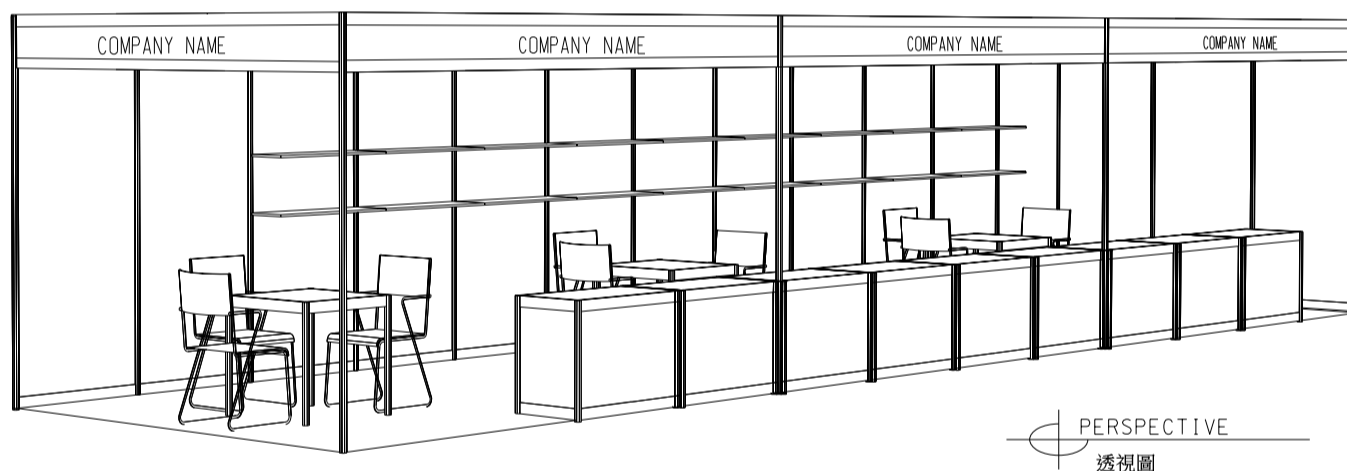

12M x 3M Standard Booth 十二米乘三米標準攤位

BOOTH SPECIFICATIONS		QTY.
	1000W x 500D x 750H CABINET 儲物櫃	9
	3000W x 300D WOODEN DISPLAY SHELF 陳列架	6
	700W x 700D x 750H MEETING TABLE 正方檯	3
	BLACK LEATHER CHAIR 椅子	9
	23W ENERGY SAVING LAMP SPOTLIGHT (YELLOW LIGHT) 23瓦特慳電燈膽短臂射燈 (黃光)	12
	23W ENERGY SAVING LAMP LONGARMED SPOTLIGHT (YELLOW LIGHT) 23瓦特慳電燈膽長臂射燈 (黃光)	6
	800W SOCKET 插座	3
	CEILING BEAM 天花橫樑	24M
	RUBBISH BIN & CARPET (36sqm.) 垃圾桶 & 地毯	

12M x 3M Left Corner Booth 十二米乘三米左邊角位攤位

BOOTH SPECIFICATIONS		QTY.
	1000W x 500D x 750H CABINET 儲物櫃	9
	3000W x 300D WOODEN DISPLAY SHELF 陳列架	6
	700W x 700D x 750H MEETING TABLE 正方檯	3
	BLACK LEATHER CHAIR 椅子	9
	23W ENERGY SAVING LAMP SPOTLIGHT (YELLOW LIGHT) 23瓦特慳電燈膽短臂射燈 (黃光)	12
	23W ENERGY SAVING LAMP LONGARMED SPOTLIGHT (YELLOW LIGHT) 23瓦特慳電燈膽長臂射燈 (黃光)	6
	800W SOCKET 插座	3
	CEILING BEAM 天花橫樑	24M
	RUBBISH BIN & CARPET (36sqm.) 垃圾桶 & 地毯	

12M x 3M Right Corner Booth 十二米乘三米右邊角位攤位

BOOTH SPECIFICATIONS		QTY.
	1000W x 500D x 750H CABINET 儲物櫃	9
	3000W x 300D WOODEN DISPLAY SHELF 陳列架	6
	700W x 700D x 750H MEETING TABLE 正方檯	3
	BLACK LEATHER CHAIR 椅子	9
	23W ENERGY SAVING LAMP SPOTLIGHT (YELLOW LIGHT) 23瓦特慳電燈膽短臂射燈(黃光)	12
	23W ENERGY SAVING LAMP LONGARMED SPOTLIGHT (YELLOW LIGHT) 23瓦特慳電燈膽長臂射燈(黃光)	6
	800W SOCKET 插座	3
	CEILING BEAM 天花橫樑	24M
	RUBBISH BIN & CARPET (36sqm.) 垃圾桶 & 地毯	