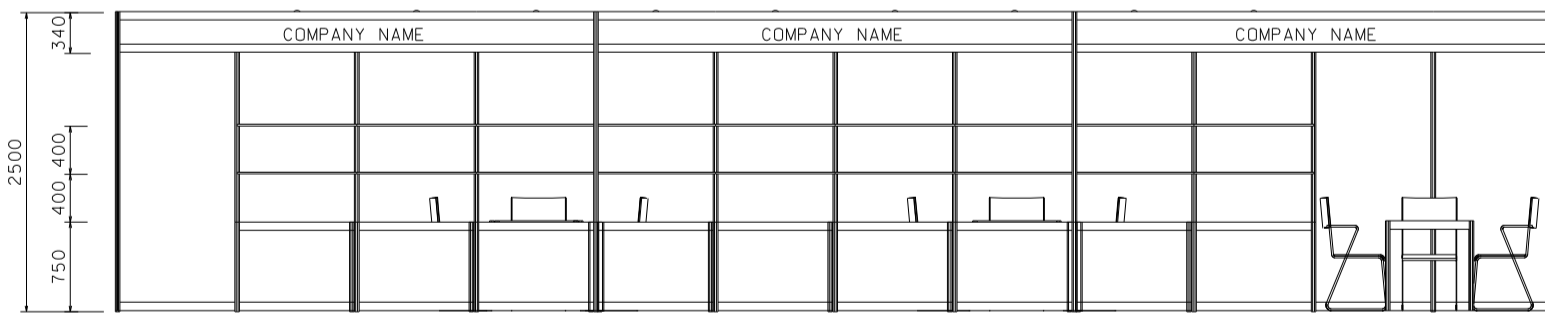

12M x 3M Standard Booth 十二米乘三米標準攤位

BOOTH SPECIFICATIONS		QTY.
	1000W x 500D x 750H CABINET 儲物櫃	9
	3000W x 300D WOODEN DISPLAY SHELF 陳列架	6
	700W x 700D x 750H MEETING TABLE 正方檯	3
	BLACK LEATHER CHAIR 椅子	9
	23W ENERGY SAVING LAMP SPOTLIGHT (YELLOW LIGHT) 23瓦特慳電燈膽短臂射燈 (黃光)	12
	23W ENERGY SAVING LAMP LONGARMED SPOTLIGHT (YELLOW LIGHT) 23瓦特慳電燈膽長臂射燈 (黃光)	6
	800W SOCKET 插座	3
	CEILING BEAM 天花橫樑	24M
	RUBBISH BIN & CARPET (36sqm.) 垃圾桶 & 地毯	

12M x 3M Left Corner Booth 十二米乘三米左邊角位攤位

BOOTH SPECIFICATIONS		QTY.
	1000W x 500D x 750H CABINET 儲物櫃	9
	3000W x 300D WOODEN DISPLAY SHELF 陳列架	6
	700W x 700D x 750H MEETING TABLE 正方檯	3
	BLACK LEATHER CHAIR 椅子	9
	23W ENERGY SAVING LAMP SPOTLIGHT (YELLOW LIGHT) 23瓦特慳電燈膽短臂射燈 (黃光)	12
	23W ENERGY SAVING LAMP LONGARMED SPOTLIGHT (YELLOW LIGHT) 23瓦特慳電燈膽長臂射燈 (黃光)	6
	800W SOCKET 插座	3
	CEILING BEAM 天花橫樑	24M
	RUBBISH BIN & CARPET (36sqm.) 垃圾桶 & 地毯	

12M x 3M Right Corner Booth 十二米乘三米右邊角位攤位

BOOTH SPECIFICATIONS		QTY.
	1000W x 500D x 750H CABINET 儲物櫃	9
	3000W x 300D WOODEN DISPLAY SHELF 陳列架	6
	700W x 700D x 750H MEETING TABLE 正方檯	3
	BLACK LEATHER CHAIR 椅子	9
	23W ENERGY SAVING LAMP SPOTLIGHT (YELLOW LIGHT) 23瓦特慳電燈膽短臂射燈(黃光)	12
	23W ENERGY SAVING LAMP LONGARMED SPOTLIGHT (YELLOW LIGHT) 23瓦特慳電燈膽長臂射燈(黃光)	6
	800W SOCKET 插座	3
	CEILING BEAM 天花橫樑	24M
	RUBBISH BIN & CARPET (36sqm.) 垃圾桶 & 地毯	