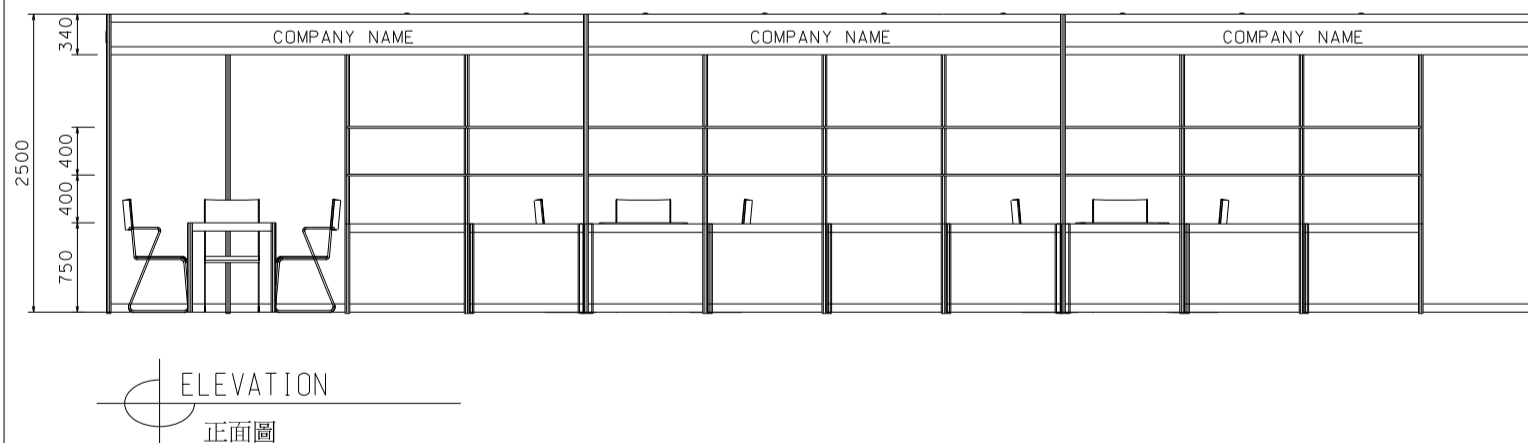

12M x 3M Standard Booth 十二米乘三米標準攤位

BOOTH SPECIFICATIONS		QTY.
	1000W x 500D x 750H CABINET 儲物櫃	9
	3000W x 300D WOODEN DISPLAY SHELF 陳列架	6
	700W x 700D x 750H MEETING TABLE 正方檯	3
	BLACK LEATHER CHAIR 椅子	9
	23W ENERGY SAVING LAMP SPOTLIGHT (YELLOW LIGHT) 23瓦特慳電燈膽短臂射燈 (黃光)	12
	23W ENERGY SAVING LAMP LONGARMED SPOTLIGHT (YELLOW LIGHT) 23瓦特慳電燈膽長臂射燈 (黃光)	6
	800W SOCKET 插座	3
	CEILING BEAM 天花橫樑	24M
	RUBBISH BIN & CARPET (36sqm.) 垃圾桶 & 地毯	

12M x 3M Left Corner Booth 十二米乘三米左邊角位攤位

BOOTH SPECIFICATIONS		QTY.
	1000W x 500D x 750H CABINET 儲物櫃	9
	3000W x 300D WOODEN DISPLAY SHELF 陳列架	6
	700W x 700D x 750H MEETING TABLE 正方檯	3
	BLACK LEATHER CHAIR 椅子	9
	23W ENERGY SAVING LAMP SPOTLIGHT (YELLOW LIGHT) 23瓦特慳電燈膽短臂射燈 (黃光)	12
	23W ENERGY SAVING LAMP LONGARMED SPOTLIGHT (YELLOW LIGHT) 23瓦特慳電燈膽長臂射燈 (黃光)	6
	800W SOCKET 插座	3
	CEILING BEAM 天花橫樑	24M
	RUBBISH BIN & CARPET (36sqm.) 垃圾桶 & 地毯	

12M x 3M Right Corner Booth 十二米乘三米右邊角位攤位

BOOTH SPECIFICATIONS		QTY.
	1000W x 500D x 750H CABINET 儲物櫃	9
	3000W x 300D WOODEN DISPLAY SHELF 陳列架	6
	700W x 700D x 750H MEETING TABLE 正方檯	3
	BLACK LEATHER CHAIR 椅子	9
	23W ENERGY SAVING LAMP SPOTLIGHT (YELLOW LIGHT) 23瓦特慳電燈膽短臂射燈(黃光)	12
	23W ENERGY SAVING LAMP LONGARMED SPOTLIGHT (YELLOW LIGHT) 23瓦特慳電燈膽長臂射燈(黃光)	6
	800W SOCKET 插座	3
	CEILING BEAM 天花橫樑	24M
	RUBBISH BIN & CARPET (36sqm.) 垃圾桶 & 地毯	