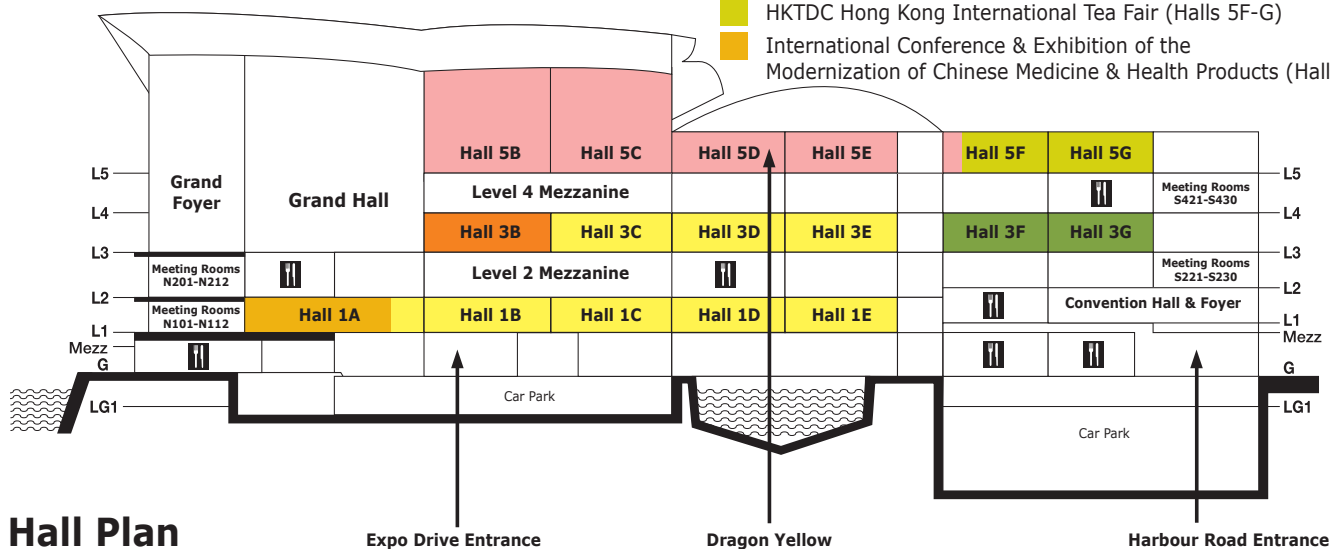

Guide to Zones and Group Pavilions - HKTDC Food Expo

Concurrent Event - HKTDC Home Delights Expo

Zone - Public Hall	Hall Location/Site
Bakery Products	Halls 1B-E & 3C-E
Beverages (Alcoholic)	Halls 1B-E & 3C-E
Beverages (Non-Alcoholic)	Halls 1B-E & 3C-E
Biscuits, Snacks, Confectionery & Dairy Products	Halls 1B-E & 3C-E
Canned, Frozen & Processed Food, Convenient & Instant Food, Meat & Poultry, Seafood	Halls 1B-E & 3C-E
Gourmet Zone	Hall 3B
Health, Green & Organic Food, Fruits & Vegetables	Halls 1B-E & 3C-E
Night Bazaar	Hall 3F
Rice, Noodles & Pasta	Halls 1B-E & 3C-E
Premium Food Zone - A dedicated area for top quality brand name food, beverages and associated products	Halls 1B-E
Sauces & Seasonings	Halls 1B-E & 3C-E
Trade Associations and Others	Halls 1B-E & 3C-E

Group Pavilion - Public Hall	Hall Location/Site
Canada	Halls 3C-E
Chinese mainland	Halls 3C-E
Japan	Halls 3C-E
Korea	Halls 3C-E

Group Pavilion - Public Hall	Hall Location/Site
Malaysia	Halls 3C-E
Taiwan	Halls 3C-E
The Philippines	Halls 3C-E

Group Pavilion - Trade Hall	Hall Location/Site
Australia	Halls 5B-C
Brunei	Hall 5E
Chinese mainland	Halls 5B-C, 5E & 5F-G
Hong Kong	Halls 5B-C
Indonesia	Hall 5E
Iran	Hall 5E
Italy	Halls 5B-C
Japan	Halls 5B-C

Booth Legend - HKTDC Food Expo

展位位置圖例 - 香港貿發局美食博覽

Concurrent Event 同期展覽 - HKTDC Home Delights Expo 香港貿發局家電 • 家品 • 博覽

Hall Location/Site 展覽廳位置/場地	Level 樓層
1A-1E Halls 展覽廳 1A-1E	L1 一樓
3B-3E Halls 展覽廳 3B-3E	L3 三樓
3F-3G Halls 展覽廳 3F-3G	L3 三樓
5B-5E Halls 展覽廳 5B-5E	L5 五樓
5F-5G Halls 展覽廳 5F-5G	L5 五樓